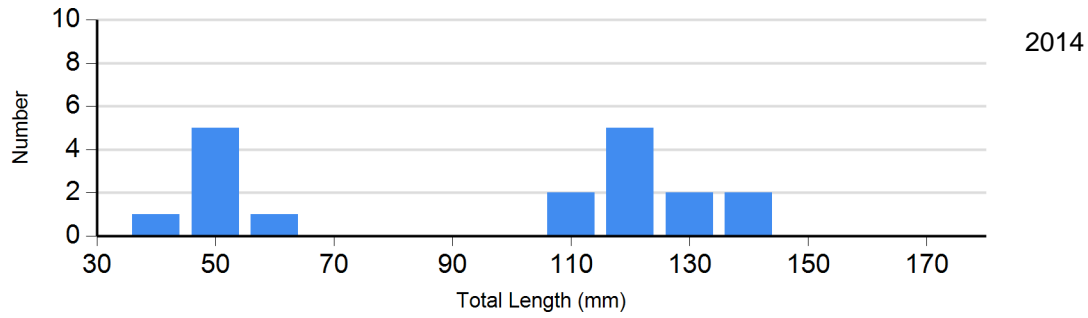

## Length Frequency Distribution

Length frequency histogram of species sampled by year.

**Site:** 1006

**Species:** Brook Trout

**Site:** 1006

**Species:** Longnose Dace

**Site:** 1006

**Species:** Mountain Sucker

Site: 1029  
Species: Brook Stickleback

Site: 1029  
Species: Brook Trout

**Site:** 1029  
**Species:** Longnose Dace

**Site:** 1029  
**Species:** Mountain Sucker

**Site:** 1029  
**Species:** White Sucker