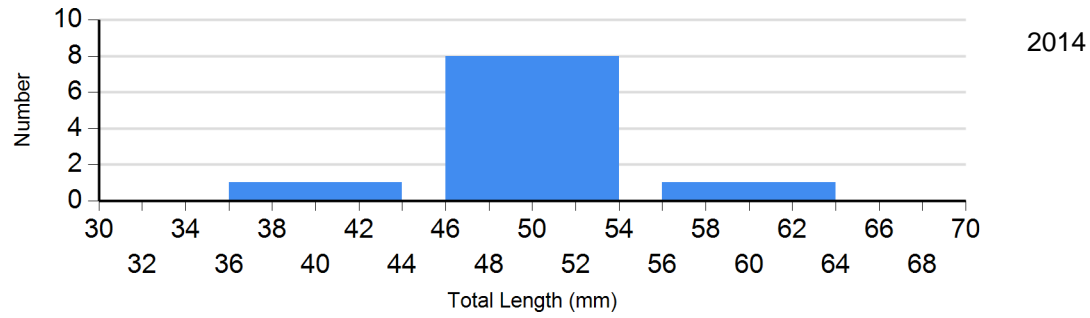

## Length Frequency Distribution

Length frequency histogram of species sampled by year.

**Site:** 1006

**Species:** Brook Trout

**Site:** 1006

**Species:** Longnose Dace

**Site:** 1006

**Species:** Mountain Sucker

Site: 1029  
Species: Brook Stickleback

Site: 1029  
Species: Brook Trout

**Site:** 1029  
**Species:** Longnose Dace

**Site:** 1029  
**Species:** Mountain Sucker

**Site:** 1029  
**Species:** White Sucker