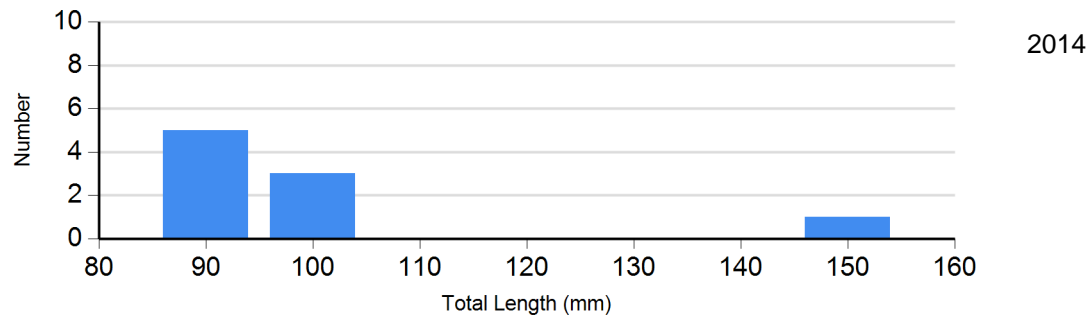

## Length Frequency Distribution

Length frequency histogram of species sampled by year.

**Site:** 1006

**Species:** Brook Trout

**Site:** 1006

**Species:** Longnose Dace

**Site:** 1006

**Species:** Mountain Sucker

Site: 1029  
Species: Brook Stickleback

Site: 1029  
Species: Brook Trout

**Site:** 1029  
**Species:** Longnose Dace

**Site:** 1029  
**Species:** Mountain Sucker

**Site:** 1029  
**Species:** White Sucker