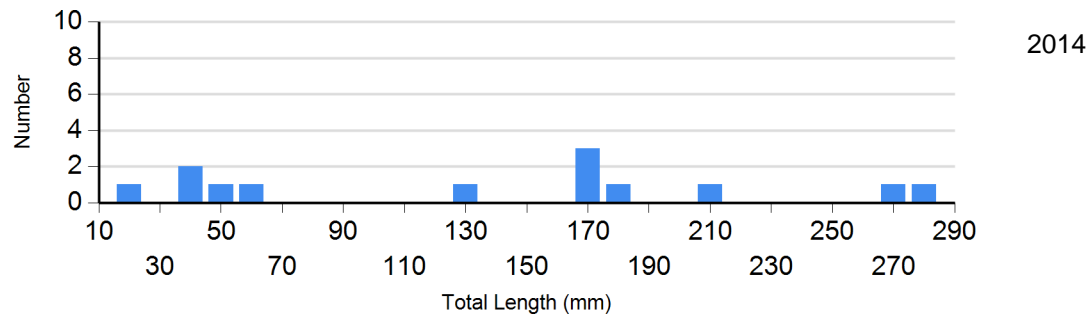

## Length Frequency Distribution

Length frequency histogram of species sampled by year.

**Site:** 1006

**Species:** Brook Trout

**Site:** 1006

**Species:** Longnose Dace

**Site:** 1006

**Species:** Mountain Sucker

Site: 1029  
Species: Brook Stickleback

Site: 1029  
Species: Brook Trout

**Site:** 1029  
**Species:** Longnose Dace

**Site:** 1029  
**Species:** Mountain Sucker

**Site:** 1029  
**Species:** White Sucker