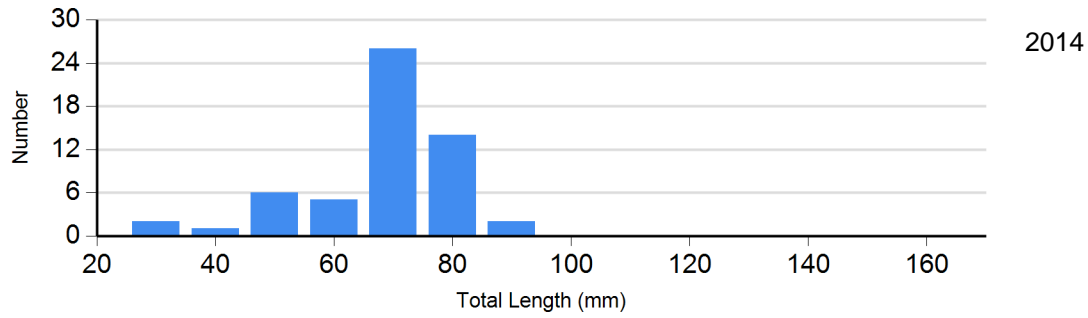

## Length Frequency Distribution

Length frequency histogram of species sampled by year.

**Site:** 1006

**Species:** Brook Trout

**Site:** 1006

**Species:** Longnose Dace

**Site:** 1006

**Species:** Mountain Sucker

Site: 1029  
Species: Brook Stickleback

Site: 1029  
Species: Brook Trout

**Site:** 1029  
**Species:** Longnose Dace

**Site:** 1029  
**Species:** Mountain Sucker

**Site:** 1029  
**Species:** White Sucker