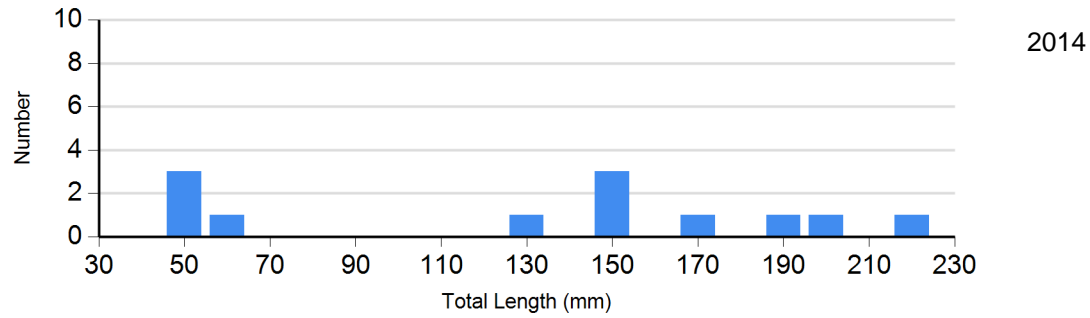

Length Frequency Distribution

Length frequency histogram of species sampled by year.

Site: 1006

Species: Brook Trout