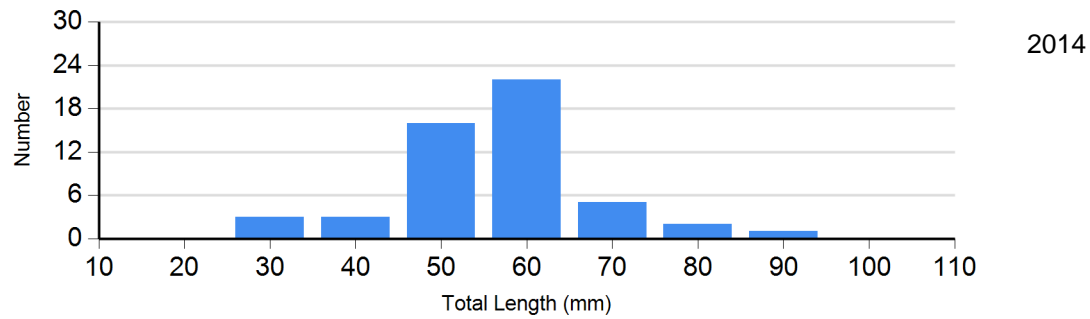

## Length Frequency Distribution

Length frequency histogram of species sampled by year.

**Site:** 1006

**Species:** Brook Trout

**Site:** 1006

**Species:** Longnose Dace

**Site:** 1006

**Species:** Mountain Sucker

Site: 1029  
Species: Brook Stickleback

Site: 1029  
Species: Brook Trout

**Site:** 1029  
**Species:** Longnose Dace

**Site:** 1029  
**Species:** Mountain Sucker

**Site:** 1029  
**Species:** White Sucker