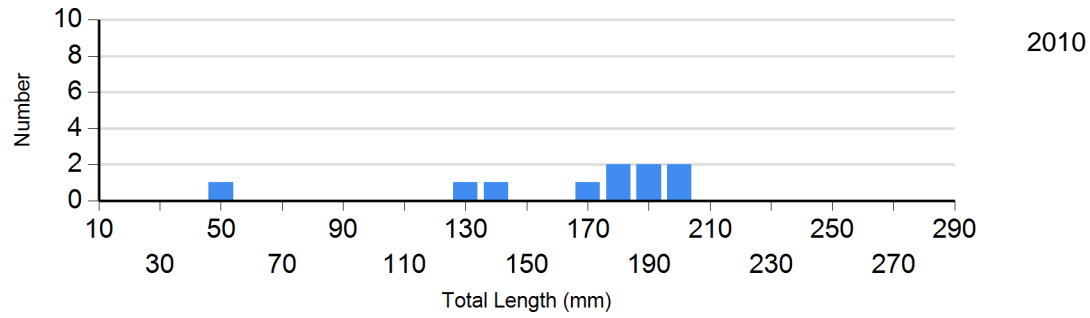

Site: 1029
Species: Brook Trout