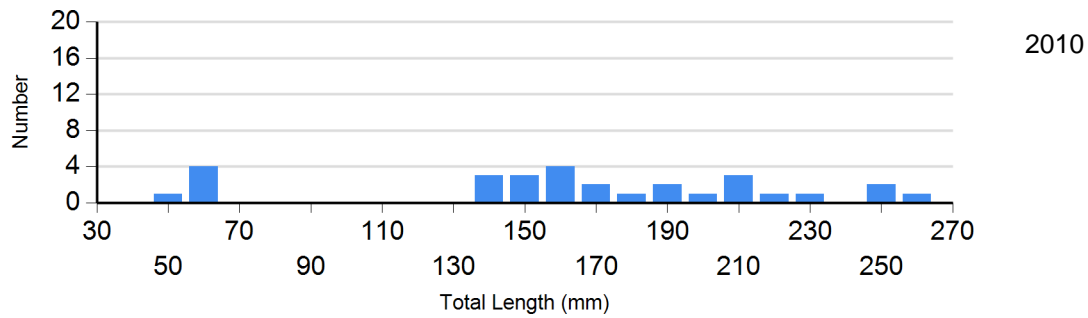

Length frequency histogram of species sampled by year.

Site: 2

Species: Brown Trout

Site: 2

Species: Longnose Dace

Site: 2
Species: Mountain Sucker

Site: 2
Species: White Sucker

Site: 119
Species: Brook Trout

Site: 119
Species: Brown Trout

Site: 119
Species: Mountain Sucker

Site: 185
Species: Brook Trout