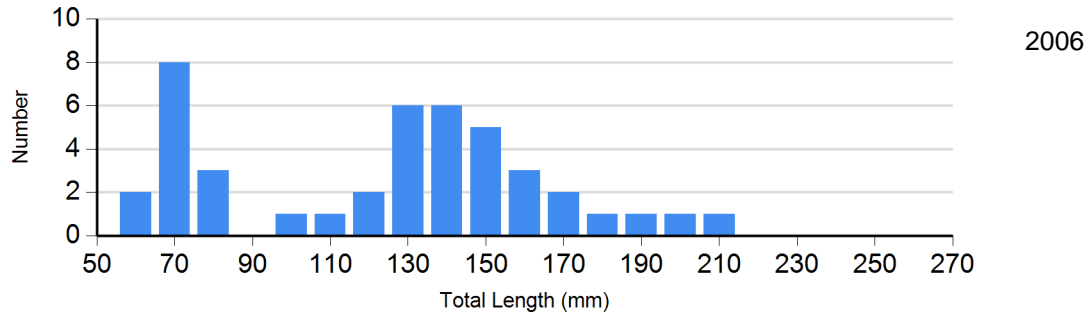

Site 185

Species/Size	Date	Pop Est.	(95% C.I.)	Stream Classification
Brook Trout <200mm	Jun 23, 2008	15	15-15	
Brook Trout >=200mm	Jun 23, 2008	1	1-1	BK3
Longnose Dace	Jun 23, 2008	1	1-1	

Length Frequency Distribution

Length frequency histogram of species sampled by year.

Site: 2

Species: Brown Trout

Site: 2

Species: Longnose Dace

Site: 2
Species: Mountain Sucker

Site: 2
Species: White Sucker

Site: 119
Species: Brook Trout