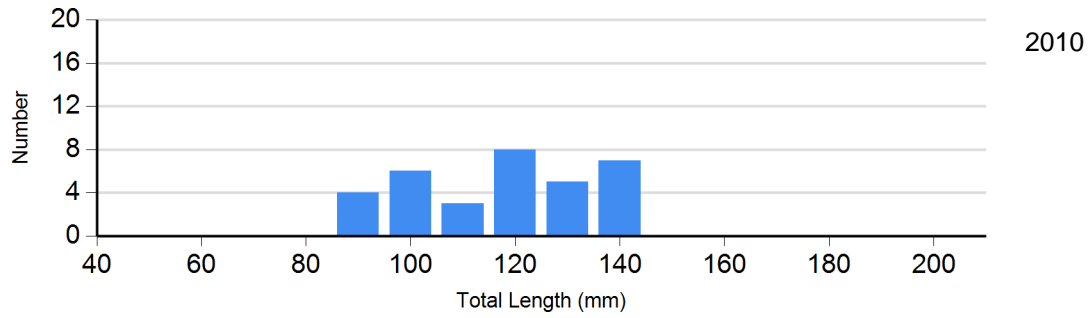

Site: 119
Species: Mountain Sucker