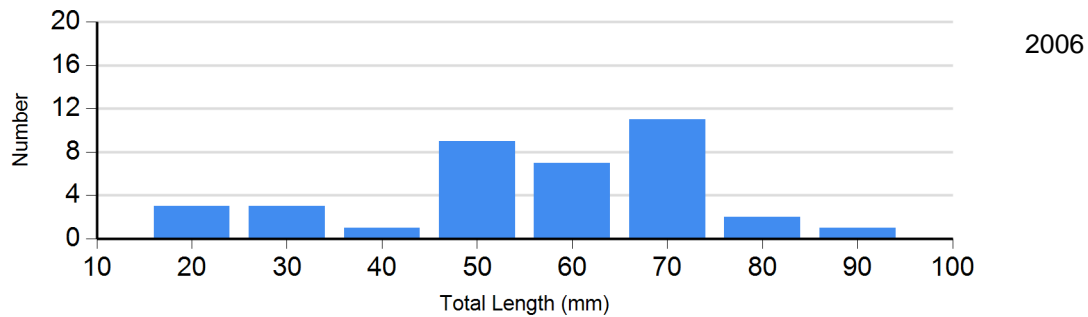

Length frequency histogram of species sampled by year.

Site: 2

Species: Brown Trout

Site: 2

Species: Longnose Dace

Site: 2
Species: Mountain Sucker

Site: 2
Species: White Sucker

Site: 119
Species: Brook Trout

Site: 119
Species: Brown Trout

Site: 119
Species: Mountain Sucker

Site: 185
Species: Brook Trout