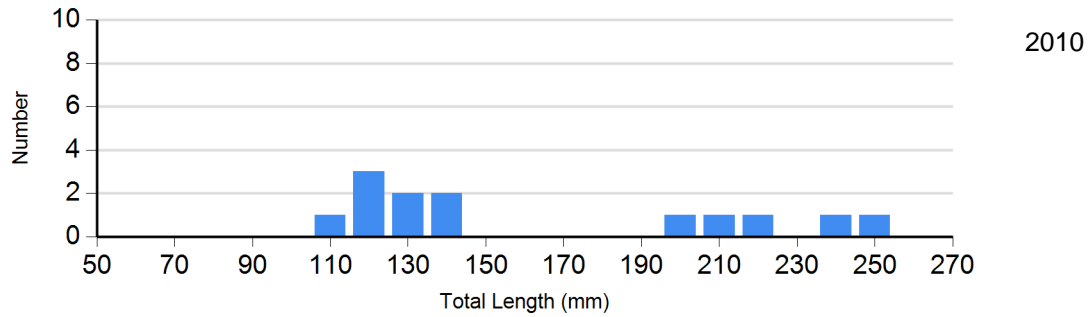

Site 185

Species/Size	Date	Pop Est.	(95% C.I.)	Stream Classification
Brook Trout <200mm	Jun 23, 2008	15	15-15	
Brook Trout >=200mm	Jun 23, 2008	1	1-1	BK3
Longnose Dace	Jun 23, 2008	1	1-1	

Length Frequency Distribution

Length frequency histogram of species sampled by year.

Site: 2

Species: Brown Trout

Site: 2

Species: Longnose Dace

Site: 2
Species: Mountain Sucker

Site: 2
Species: White Sucker

Site: 119
Species: Brook Trout