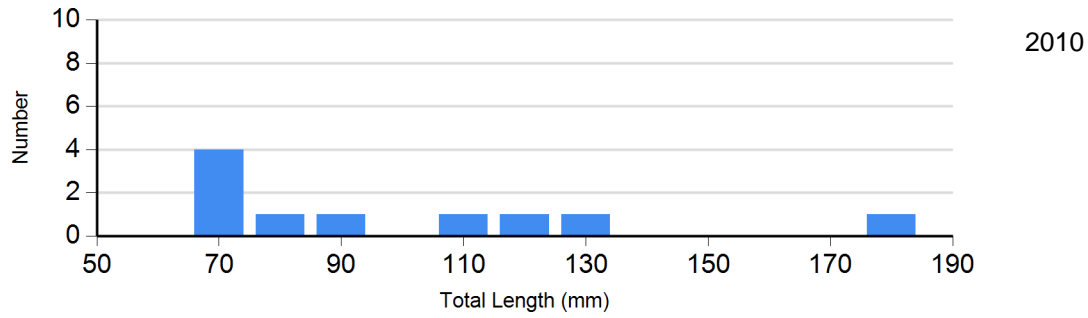

Length frequency histogram of species sampled by year.

Site: 2

Species: Brown Trout

Site: 2

Species: Longnose Dace

Site: 2
Species: Mountain Sucker

Site: 2
Species: White Sucker

Site: 119
Species: Brook Trout

Site: 119
Species: Brown Trout

Site: 119
Species: Mountain Sucker

Site: 185
Species: Brook Trout