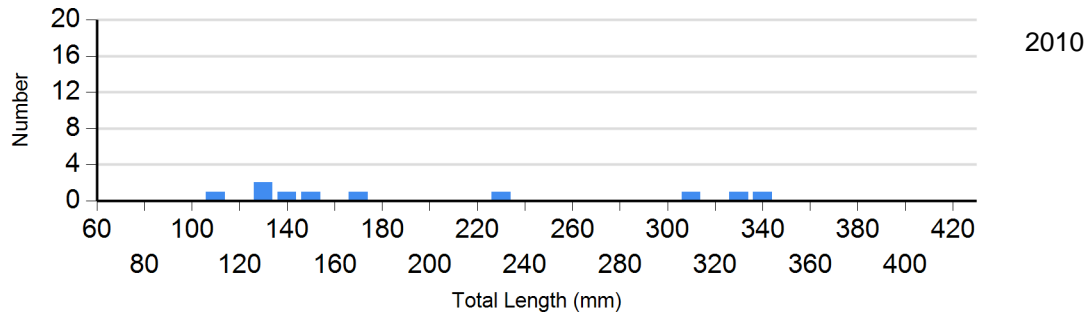

Site: 119
Species: Brown Trout