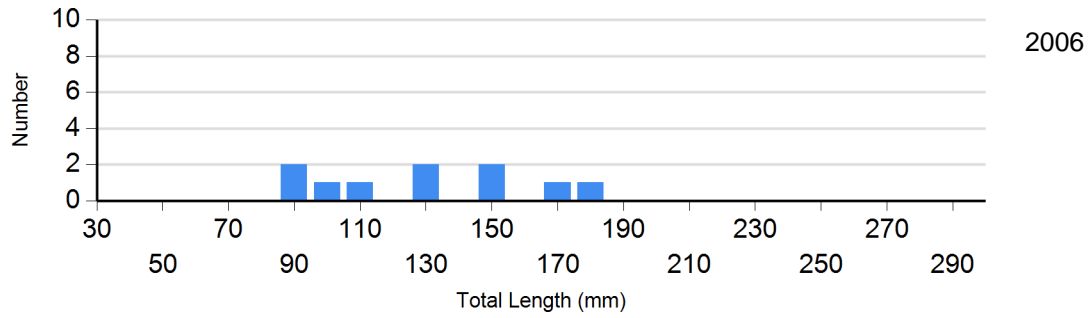

Length frequency histogram of species sampled by year.

Site: 2

Species: Brown Trout

Site: 2

Species: Longnose Dace

Site: 2
Species: Mountain Sucker

Site: 2
Species: White Sucker

Site: 119
Species: Brook Trout