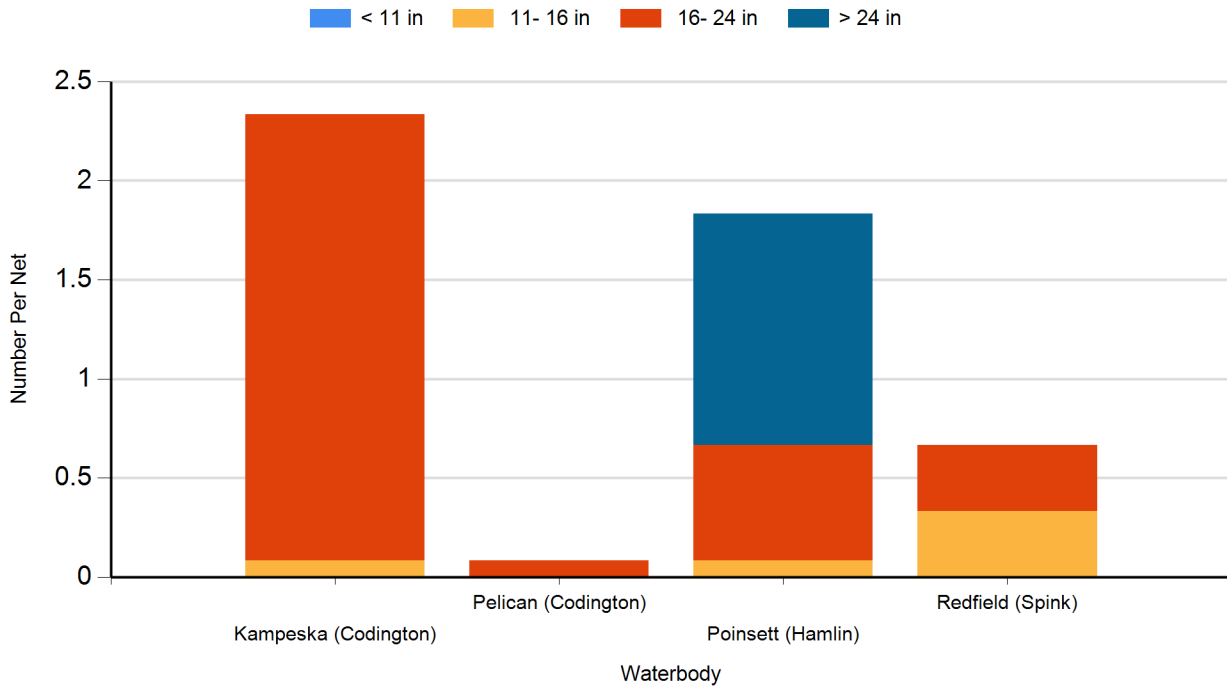

2024 Yellow Perch Gill Net Catches

2023 Black Bullhead Gill Net Catches

2023 Black Crappie Frame Net Catches

2023 Bluegill Frame Net Catches

2023 Channel Catfish Gill Net Catches

2023 Common Carp Gill Net Catches