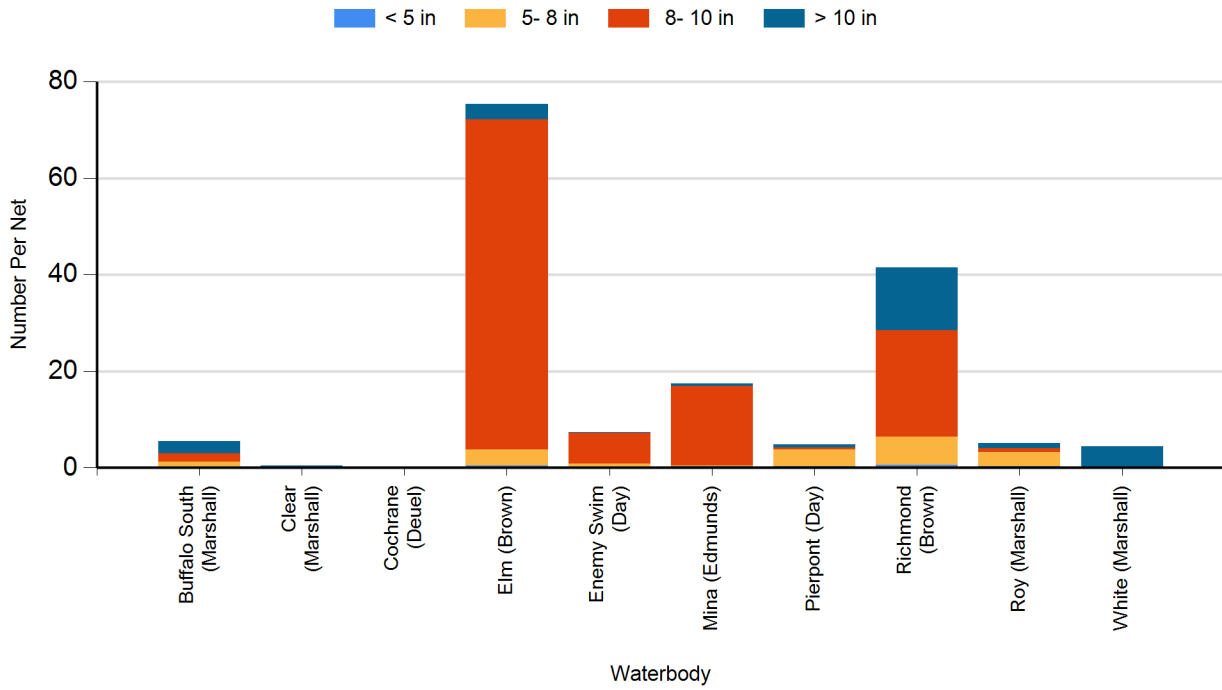

Northeastern Area Lake Survey Results

2024 Black Bullhead Gill Net Catches

2024 Black Crappie Frame Net Catches

2024 Bluegill Frame Net Catches

2024 Channel Catfish Gill Net Catches

2024 Common Carp Gill Net Catches