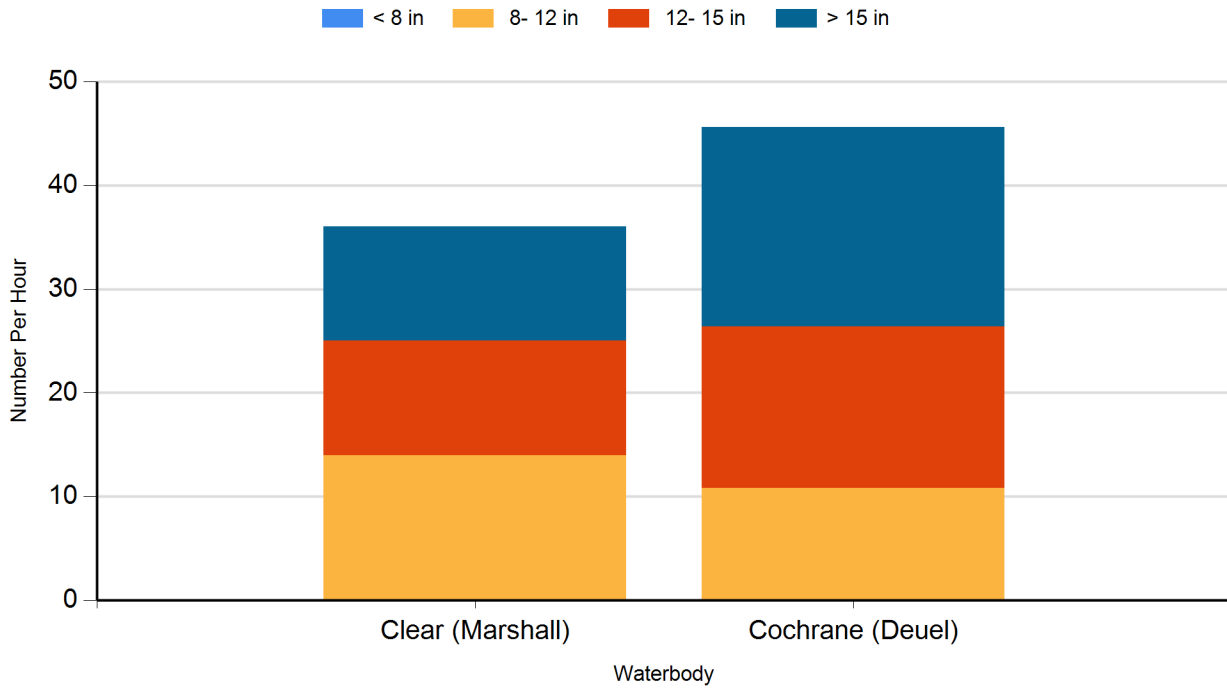

2024 Largemouth Bass Electro Fishing Catches