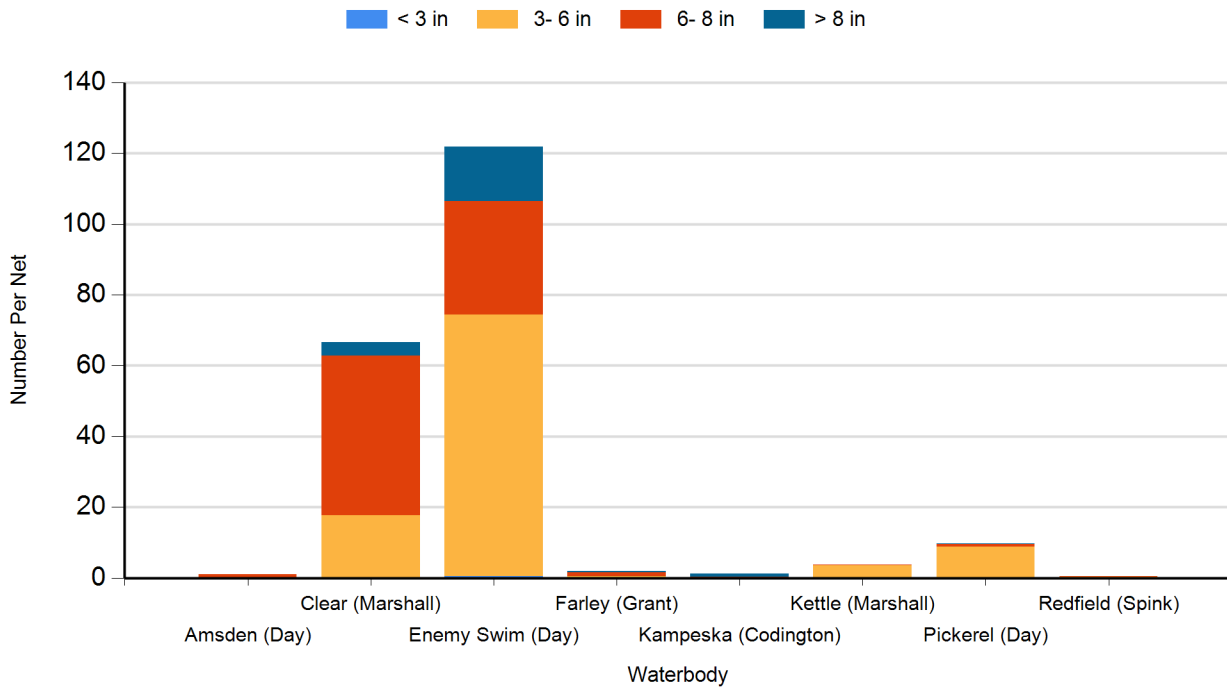

2024 Yellow Perch Gill Net Catches

2023 Black Bullhead Gill Net Catches

2023 Black Crappie Frame Net Catches

2023 Bluegill Frame Net Catches

2023 Channel Catfish Gill Net Catches

2023 Common Carp Gill Net Catches

2023 Northern Pike Gill Net Catches

2023 Walleye Gill Net Catches

2023 White Bass Gill Net Catches

2023 White Sucker Gill Net Catches

2023 Yellow Perch Gill Net Catches

2022 Black Bullhead Gill Net Catches