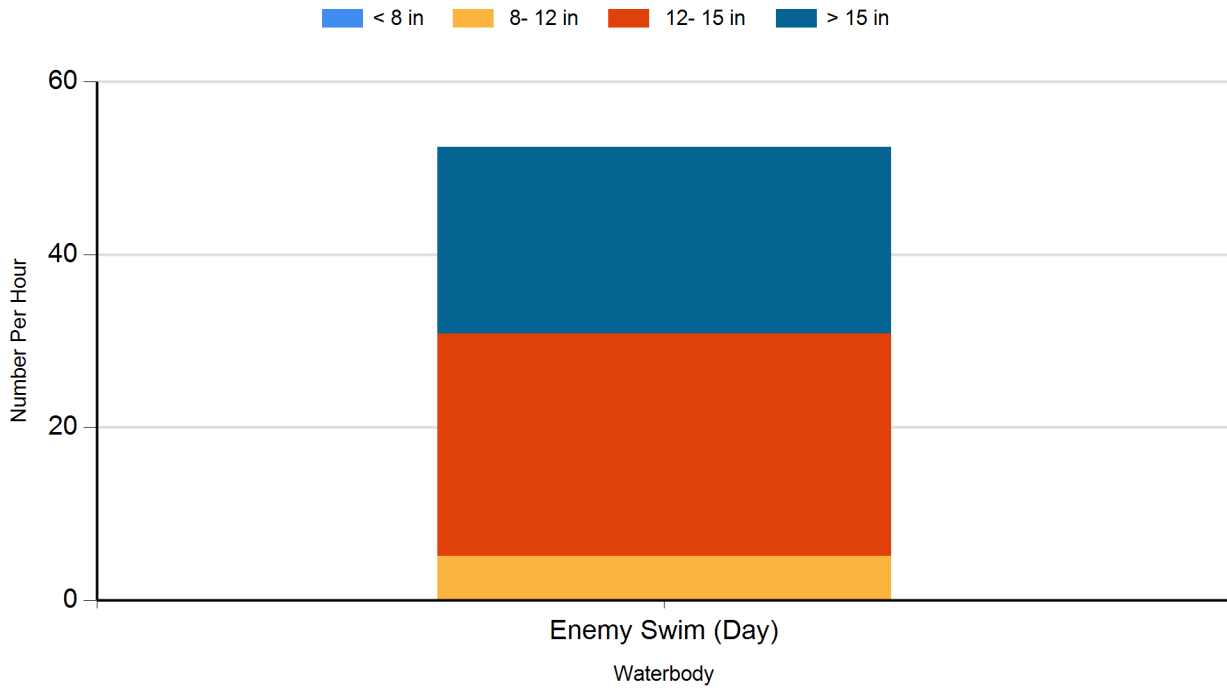

2022 Black Crappie Frame Net Catches

2022 Bluegill Frame Net Catches

2022 Channel Catfish Gill Net Catches

2022 Common Carp Gill Net Catches

2022 Largemouth Bass Electro Fishing Catches

2022 Northern Pike Gill Net Catches

2022 Rudd Frame Net Catches

2022 Smallmouth Bass Electro Fishing Catches

2022 Walleye Gill Net Catches

2022 White Bass Gill Net Catches

2022 White Sucker Gill Net Catches

2022 Yellow Perch Gill Net Catches