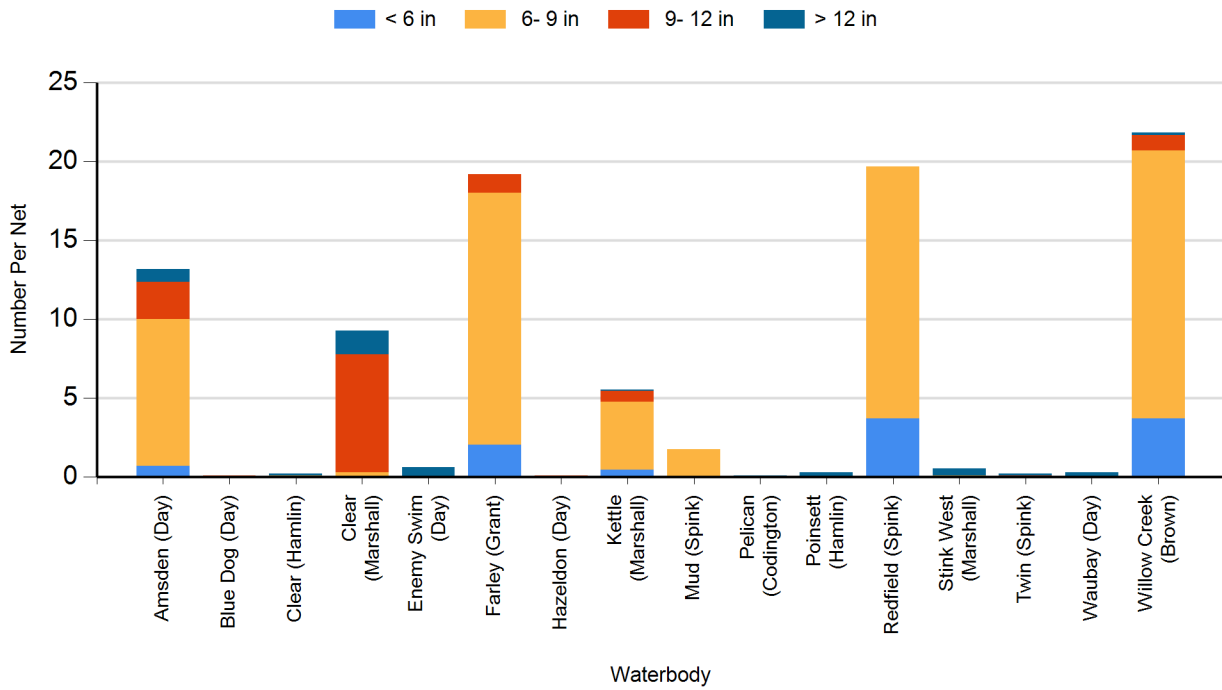

2024 Largemouth Bass Electro Fishing Catches

2024 Northern Pike Gill Net Catches

2024 Smallmouth Bass Electro Fishing Catches

2024 Walleye Gill Net Catches

2024 White Bass Gill Net Catches

2024 White Sucker Gill Net Catches

2024 Yellow Perch Gill Net Catches

2023 Black Bullhead Gill Net Catches

2023 Black Crappie Frame Net Catches

2023 Bluegill Frame Net Catches

2023 Channel Catfish Gill Net Catches

2023 Common Carp Gill Net Catches