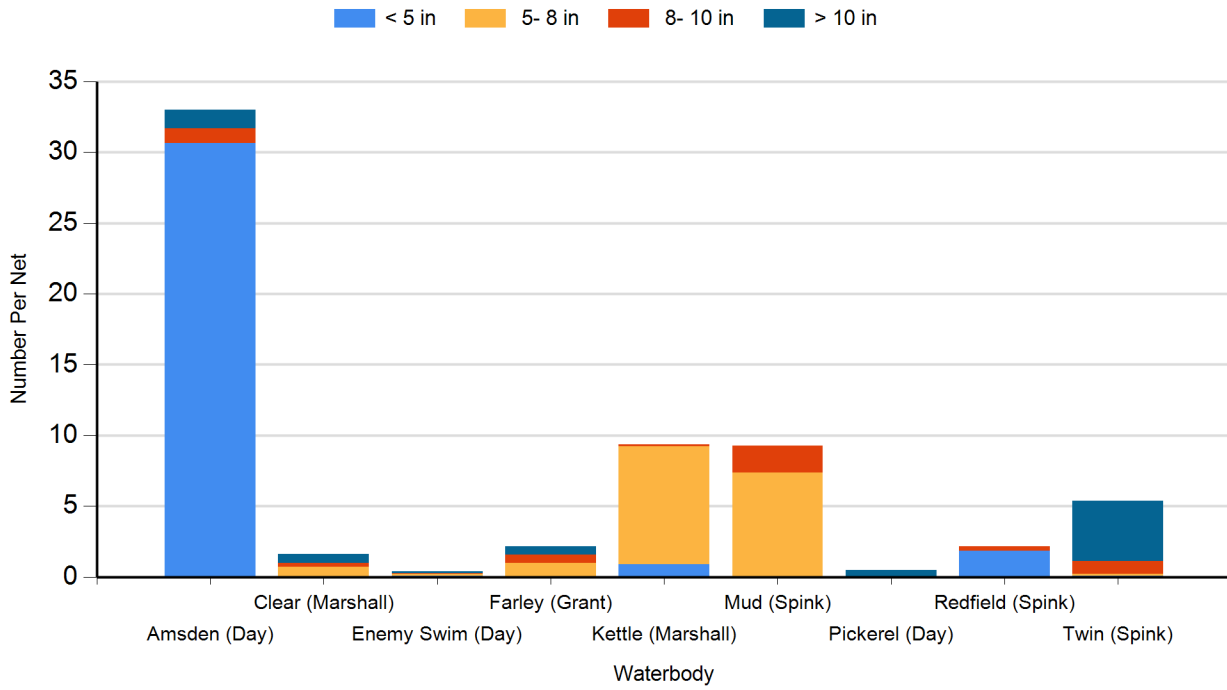

2024 Largemouth Bass Electro Fishing Catches

2024 Northern Pike Gill Net Catches

2024 Smallmouth Bass Electro Fishing Catches

2024 Walleye Gill Net Catches

2024 White Bass Gill Net Catches

2024 White Sucker Gill Net Catches

2024 Yellow Perch Gill Net Catches

2023 Black Bullhead Gill Net Catches

2023 Black Crappie Frame Net Catches

2023 Bluegill Frame Net Catches

2023 Channel Catfish Gill Net Catches

2023 Common Carp Gill Net Catches