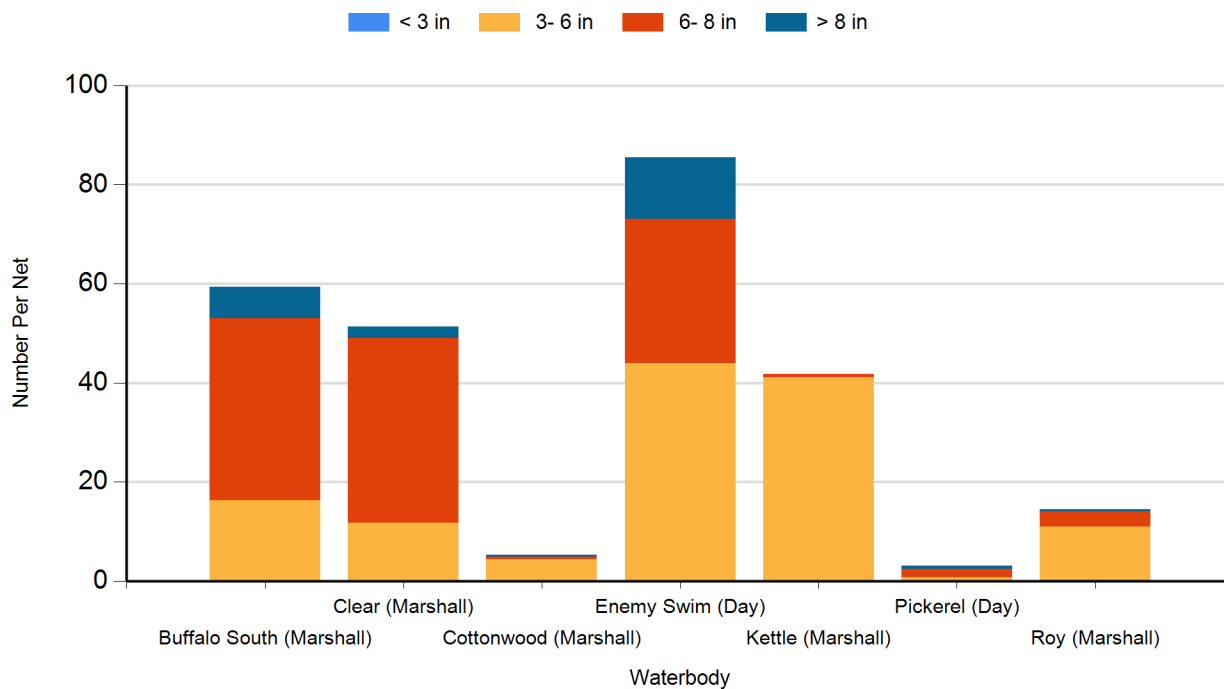

2022 Black Crappie Frame Net Catches

2022 Bluegill Frame Net Catches

2022 Channel Catfish Gill Net Catches

2022 Common Carp Gill Net Catches

2022 Largemouth Bass Electro Fishing Catches

2022 Northern Pike Gill Net Catches

2022 Rudd Frame Net Catches

2022 Smallmouth Bass Electro Fishing Catches

2022 Walleye Gill Net Catches

2022 White Bass Gill Net Catches

2022 White Sucker Gill Net Catches

2022 Yellow Perch Gill Net Catches

2021 Black Bullhead Gill Net Catches

2021 Black Crappie Frame Net Catches

2021 Bluegill Frame Net Catches

2021 Channel Catfish Gill Net Catches

2021 Common Carp Gill Net Catches

2021 Northern Pike Gill Net Catches