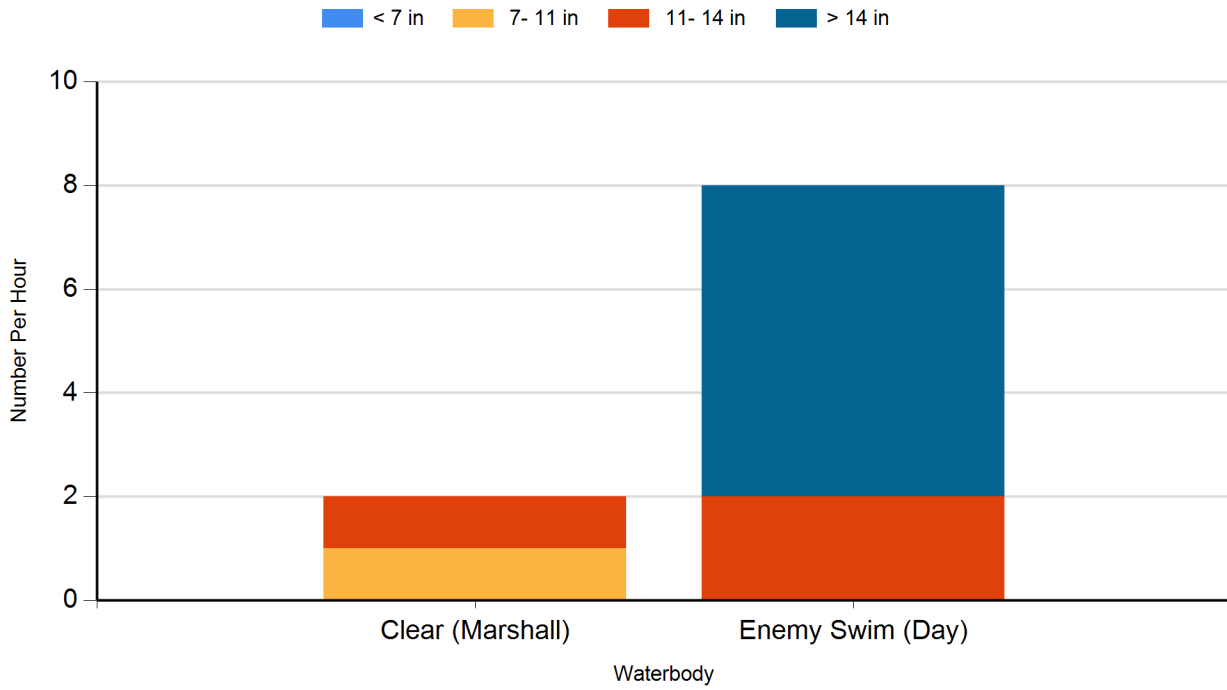

2024 Smallmouth Bass Electro Fishing Catches