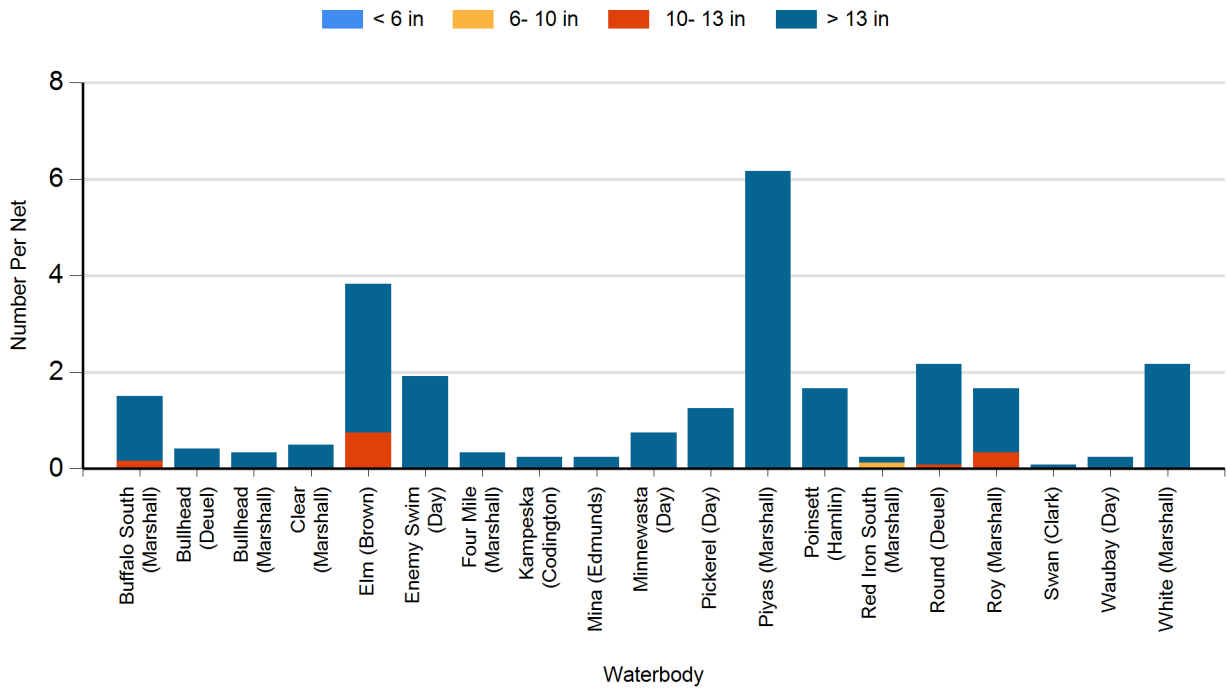

2024 Largemouth Bass Electro Fishing Catches

2024 Northern Pike Gill Net Catches

2024 Smallmouth Bass Electro Fishing Catches

2024 Walleye Gill Net Catches

2024 White Bass Gill Net Catches

2024 White Sucker Gill Net Catches

2024 Yellow Perch Gill Net Catches

2023 Black Bullhead Gill Net Catches

2023 Black Crappie Frame Net Catches

2023 Bluegill Frame Net Catches

2023 Channel Catfish Gill Net Catches

2023 Common Carp Gill Net Catches