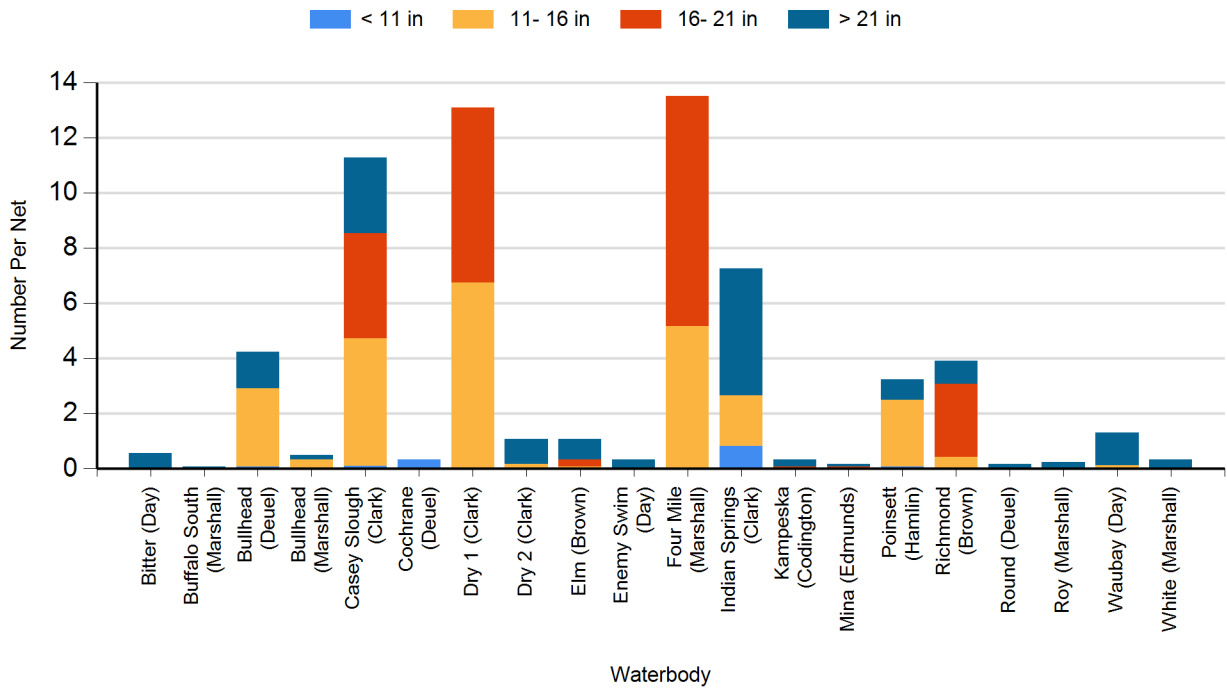

Northeastern Area Lake Survey Results

2024 Black Bullhead Gill Net Catches

2024 Black Crappie Frame Net Catches

2024 Bluegill Frame Net Catches

2024 Channel Catfish Gill Net Catches

2024 Common Carp Gill Net Catches