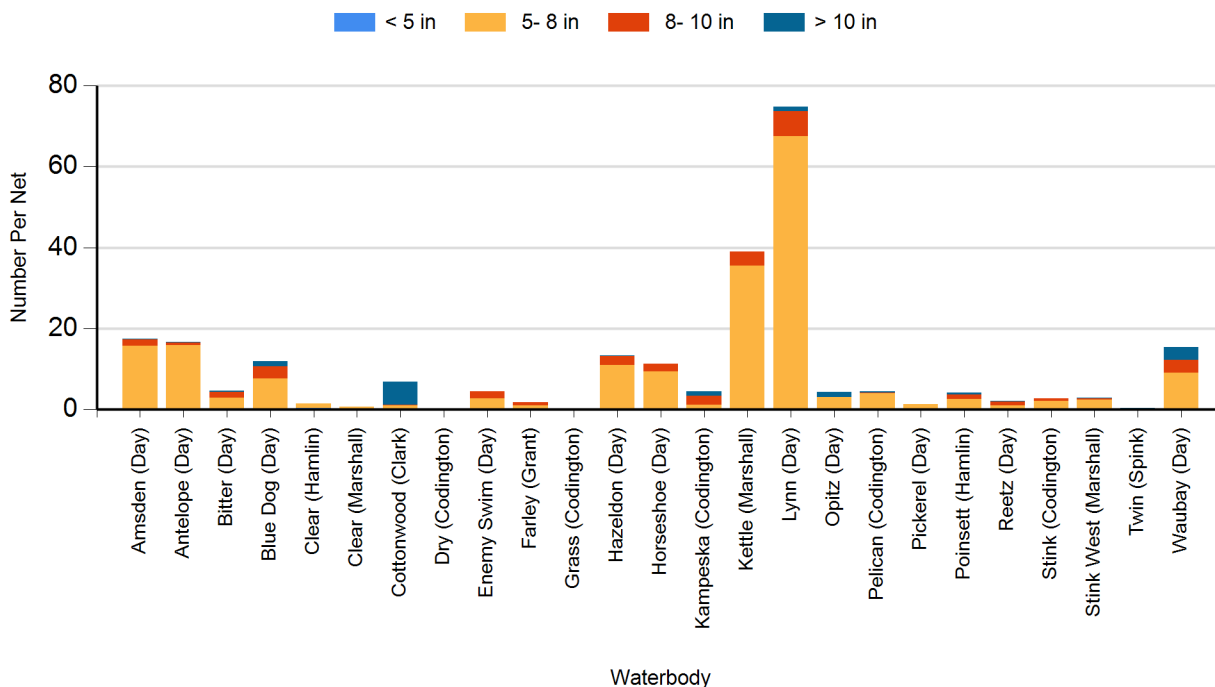

2024 Yellow Perch Gill Net Catches

2023 Black Bullhead Gill Net Catches

2023 Black Crappie Frame Net Catches

2023 Bluegill Frame Net Catches

2023 Channel Catfish Gill Net Catches

2023 Common Carp Gill Net Catches

2023 Northern Pike Gill Net Catches

2023 Walleye Gill Net Catches

2023 White Bass Gill Net Catches

2023 White Sucker Gill Net Catches

2023 Yellow Perch Gill Net Catches

2022 Black Bullhead Gill Net Catches

2022 Black Crappie Frame Net Catches

2022 Bluegill Frame Net Catches

2022 Channel Catfish Gill Net Catches

2022 Common Carp Gill Net Catches

2022 Largemouth Bass Electro Fishing Catches

2022 Northern Pike Gill Net Catches