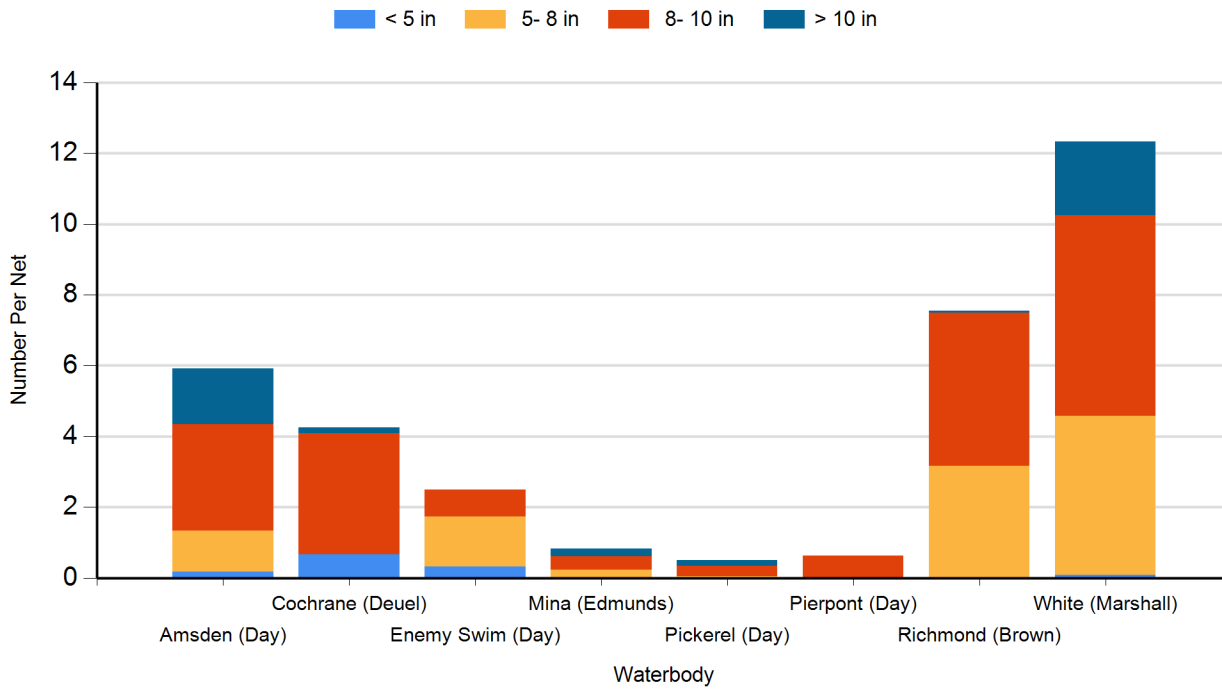

2021 Black Bullhead Gill Net Catches

2021 Black Crappie Frame Net Catches

2021 Bluegill Frame Net Catches

2021 Channel Catfish Gill Net Catches

2021 Common Carp Gill Net Catches

2021 Northern Pike Gill Net Catches

2021 Walleye Gill Net Catches

2021 White Bass Gill Net Catches

2021 White Sucker Gill Net Catches

2021 Yellow Perch Gill Net Catches

2020 Black Bullhead Gill Net Catches

2020 Black Crappie Frame Net Catches

2020 Bluegill Frame Net Catches

2020 Channel Catfish Gill Net Catches

2020 Common Carp Gill Net Catches

2020 Largemouth Bass Electro Fishing Catches

2020 Northern Pike Gill Net Catches

2020 Walleye Gill Net Catches