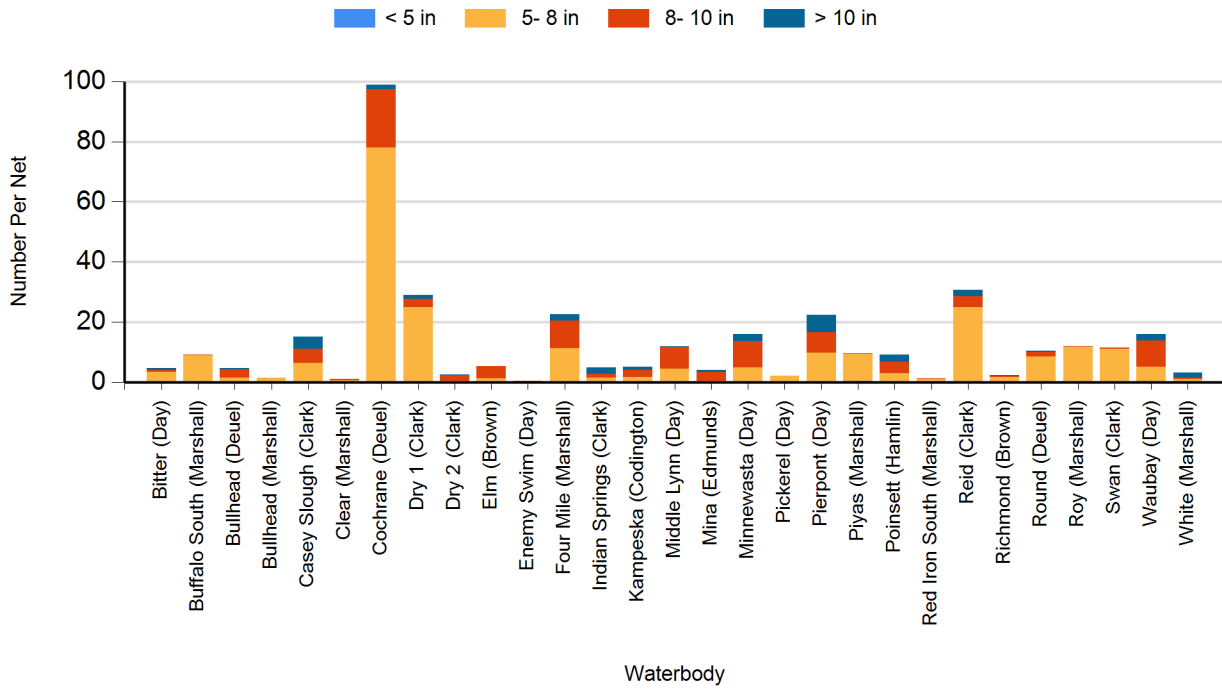

2024 Largemouth Bass Electro Fishing Catches

2024 Northern Pike Gill Net Catches

2024 Smallmouth Bass Electro Fishing Catches

2024 Walleye Gill Net Catches

2024 White Bass Gill Net Catches

2024 White Sucker Gill Net Catches

2024 Yellow Perch Gill Net Catches

2023 Black Bullhead Gill Net Catches

2023 Black Crappie Frame Net Catches

2023 Bluegill Frame Net Catches

2023 Channel Catfish Gill Net Catches

2023 Common Carp Gill Net Catches