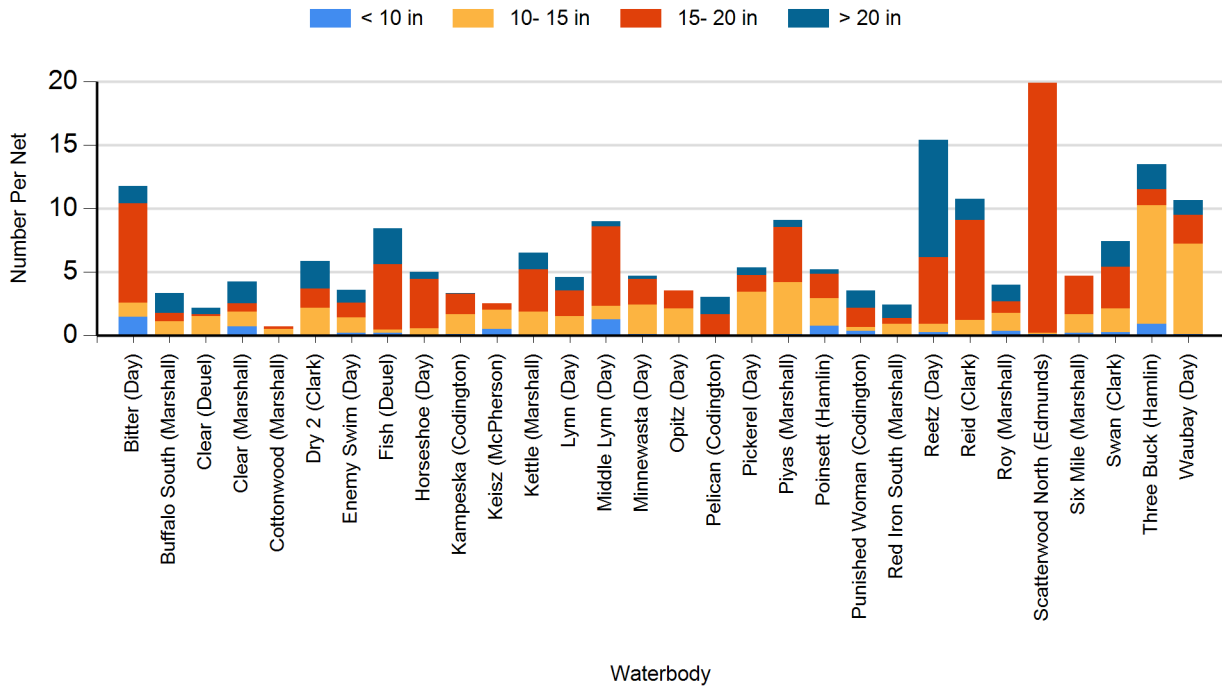

2022 Rudd Frame Net Catches

2022 Smallmouth Bass Electro Fishing Catches

2022 Walleye Gill Net Catches

2022 White Bass Gill Net Catches

2022 White Sucker Gill Net Catches

2022 Yellow Perch Gill Net Catches

2021 Black Bullhead Gill Net Catches

2021 Black Crappie Frame Net Catches

2021 Bluegill Frame Net Catches

2021 Channel Catfish Gill Net Catches

2021 Common Carp Gill Net Catches

2021 Northern Pike Gill Net Catches

2021 Walleye Gill Net Catches

2021 White Bass Gill Net Catches

2021 White Sucker Gill Net Catches

2021 Yellow Perch Gill Net Catches

2020 Black Bullhead Gill Net Catches

2020 Black Crappie Frame Net Catches