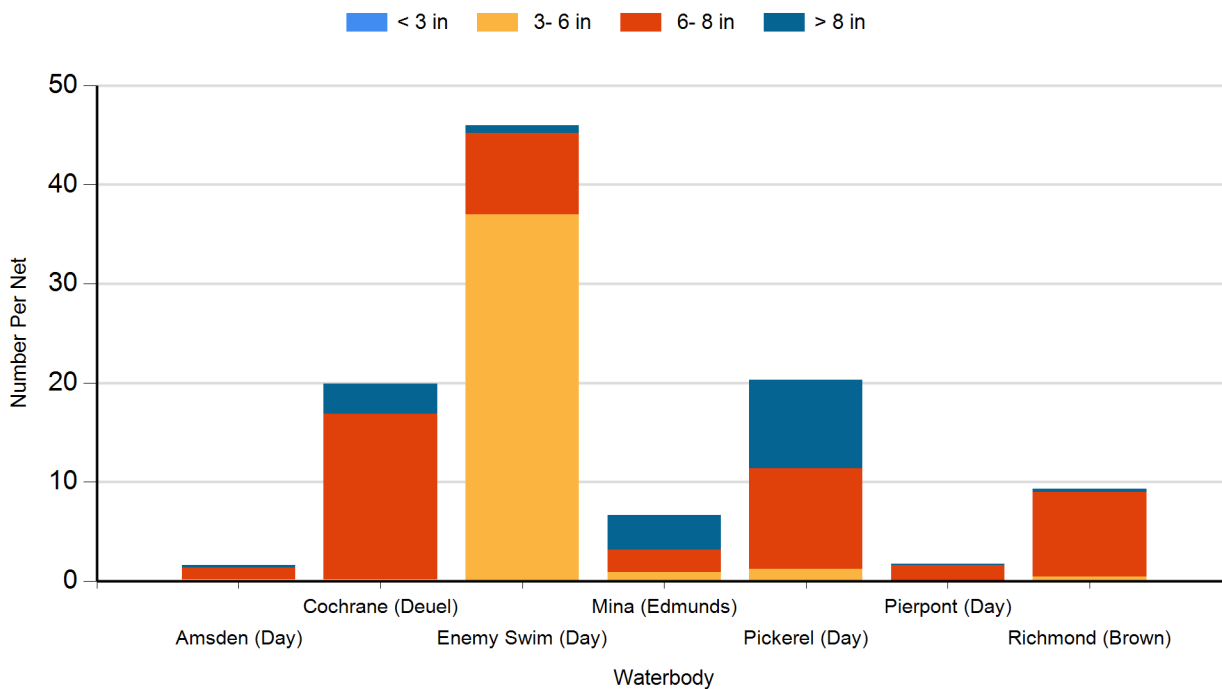

2021 Black Bullhead Gill Net Catches

2021 Black Crappie Frame Net Catches

2021 Bluegill Frame Net Catches

2021 Channel Catfish Gill Net Catches

2021 Common Carp Gill Net Catches

2021 Northern Pike Gill Net Catches

2021 Walleye Gill Net Catches

2021 White Bass Gill Net Catches

2021 White Sucker Gill Net Catches

2021 Yellow Perch Gill Net Catches

2020 Black Bullhead Gill Net Catches

2020 Black Crappie Frame Net Catches

2020 Bluegill Frame Net Catches

2020 Channel Catfish Gill Net Catches

2020 Common Carp Gill Net Catches

2020 Largemouth Bass Electro Fishing Catches

2020 Northern Pike Gill Net Catches

2020 Walleye Gill Net Catches