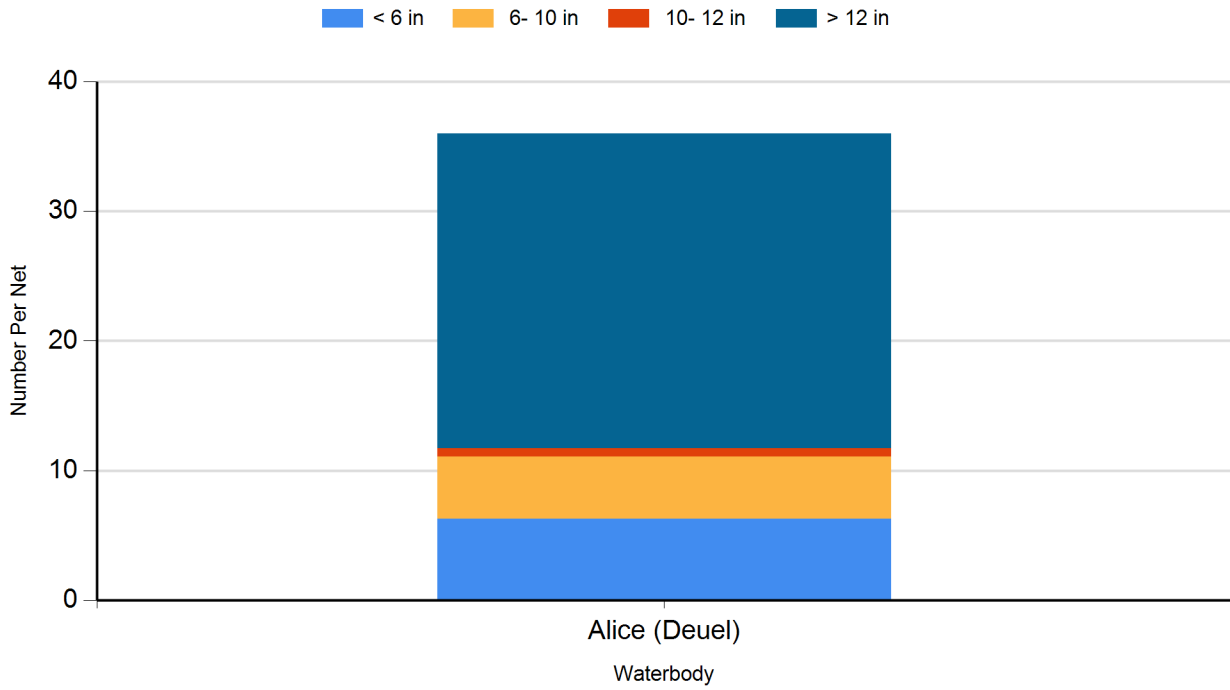

2022 Black Crappie Frame Net Catches

2022 Bluegill Frame Net Catches

2022 Channel Catfish Gill Net Catches

2022 Common Carp Gill Net Catches

2022 Largemouth Bass Electro Fishing Catches

2022 Northern Pike Gill Net Catches

2022 Rudd Frame Net Catches

2022 Smallmouth Bass Electro Fishing Catches

2022 Walleye Gill Net Catches

2022 White Bass Gill Net Catches

2022 White Sucker Gill Net Catches

2022 Yellow Perch Gill Net Catches