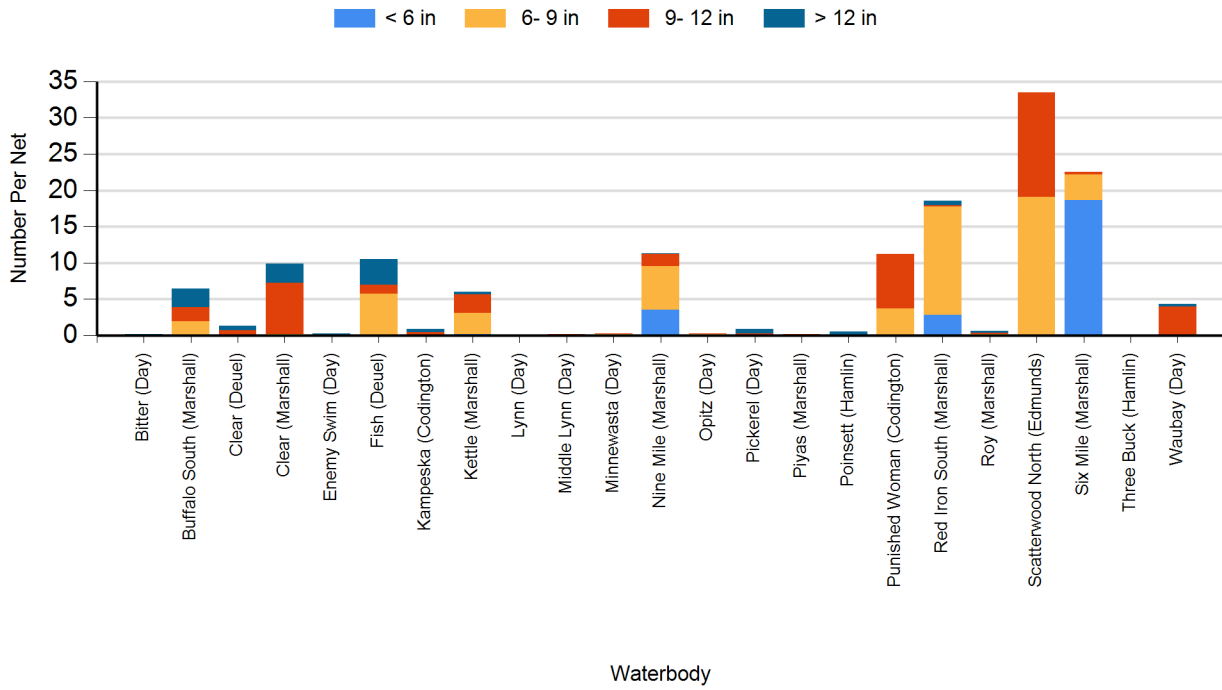

2022 Black Crappie Frame Net Catches

2022 Bluegill Frame Net Catches

2022 Channel Catfish Gill Net Catches

2022 Common Carp Gill Net Catches

2022 Largemouth Bass Electro Fishing Catches

2022 Northern Pike Gill Net Catches

2022 Rudd Frame Net Catches

2022 Smallmouth Bass Electro Fishing Catches

2022 Walleye Gill Net Catches

2022 White Bass Gill Net Catches

2022 White Sucker Gill Net Catches

2022 Yellow Perch Gill Net Catches

2021 Black Bullhead Gill Net Catches

2021 Black Crappie Frame Net Catches

2021 Bluegill Frame Net Catches

2021 Channel Catfish Gill Net Catches

2021 Common Carp Gill Net Catches

2021 Northern Pike Gill Net Catches

2021 Walleye Gill Net Catches

2021 White Bass Gill Net Catches

2021 White Sucker Gill Net Catches

2021 Yellow Perch Gill Net Catches

2020 Black Bullhead Gill Net Catches

2020 Black Crappie Frame Net Catches