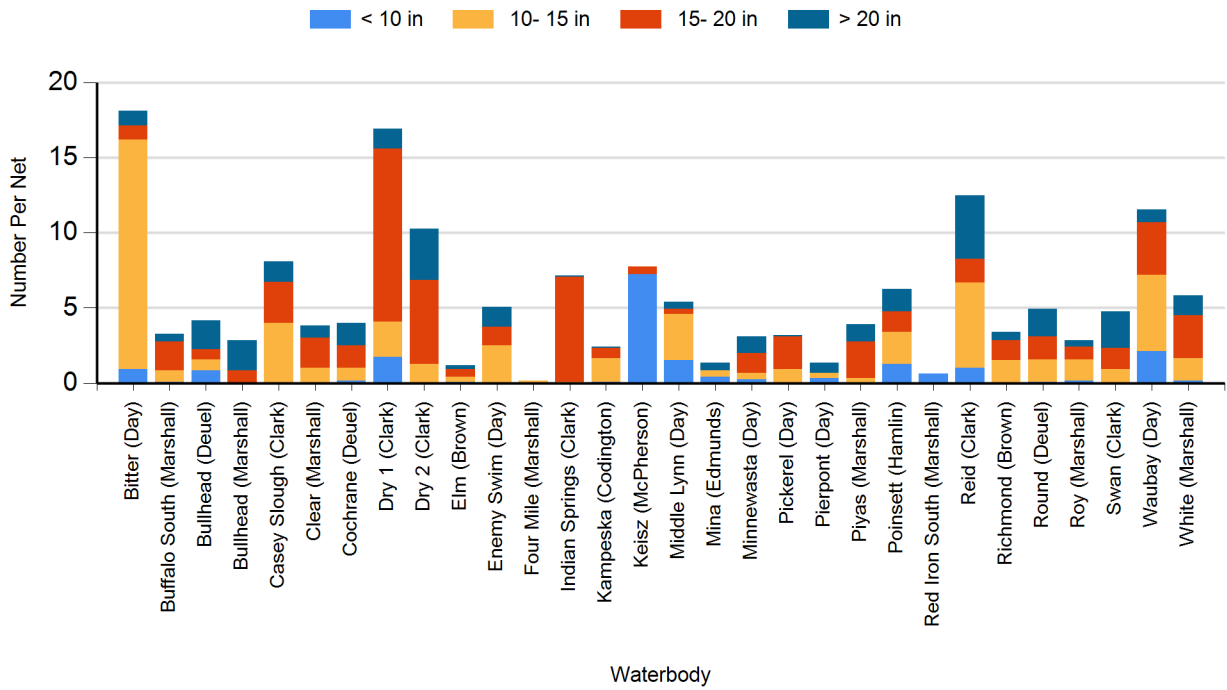

2024 Largemouth Bass Electro Fishing Catches

2024 Northern Pike Gill Net Catches

2024 Smallmouth Bass Electro Fishing Catches

2024 Walleye Gill Net Catches

2024 White Bass Gill Net Catches

2024 White Sucker Gill Net Catches

2024 Yellow Perch Gill Net Catches

2023 Black Bullhead Gill Net Catches

2023 Black Crappie Frame Net Catches

2023 Bluegill Frame Net Catches

2023 Channel Catfish Gill Net Catches

2023 Common Carp Gill Net Catches