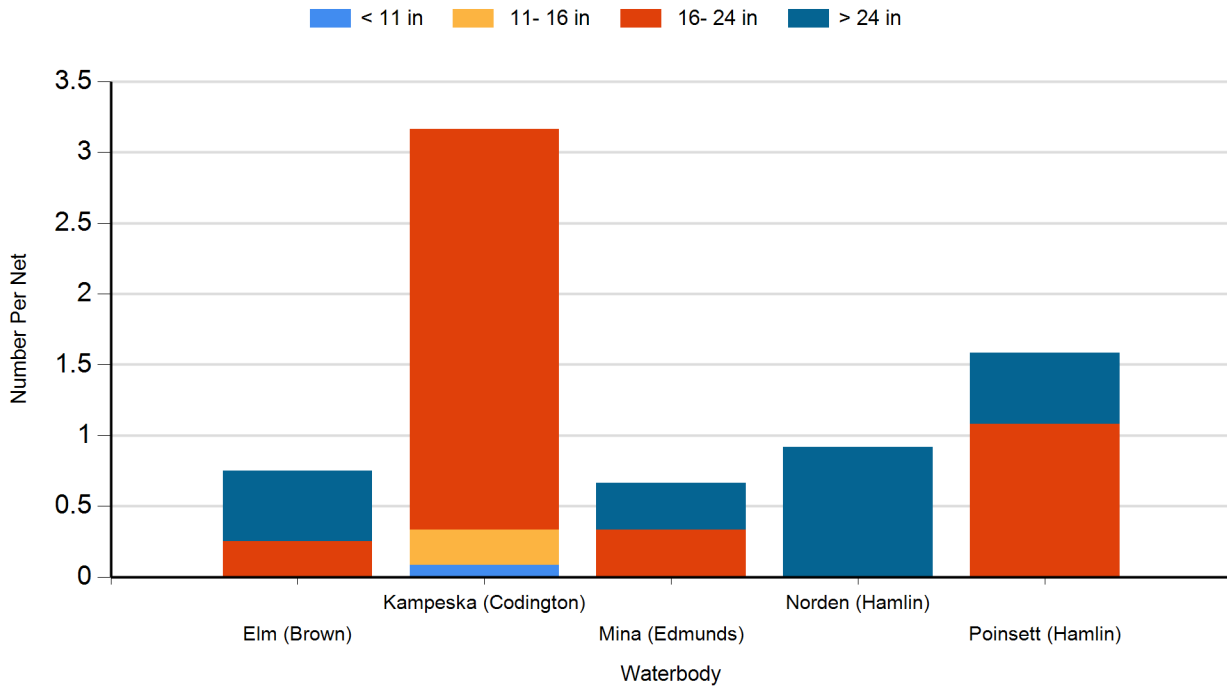

2023 Northern Pike Gill Net Catches

2023 Walleye Gill Net Catches

2023 White Bass Gill Net Catches

2023 White Sucker Gill Net Catches

2023 Yellow Perch Gill Net Catches

2022 Black Bullhead Gill Net Catches

2022 Black Crappie Frame Net Catches

2022 Bluegill Frame Net Catches

2022 Channel Catfish Gill Net Catches

2022 Common Carp Gill Net Catches

2022 Largemouth Bass Electro Fishing Catches

2022 Northern Pike Gill Net Catches