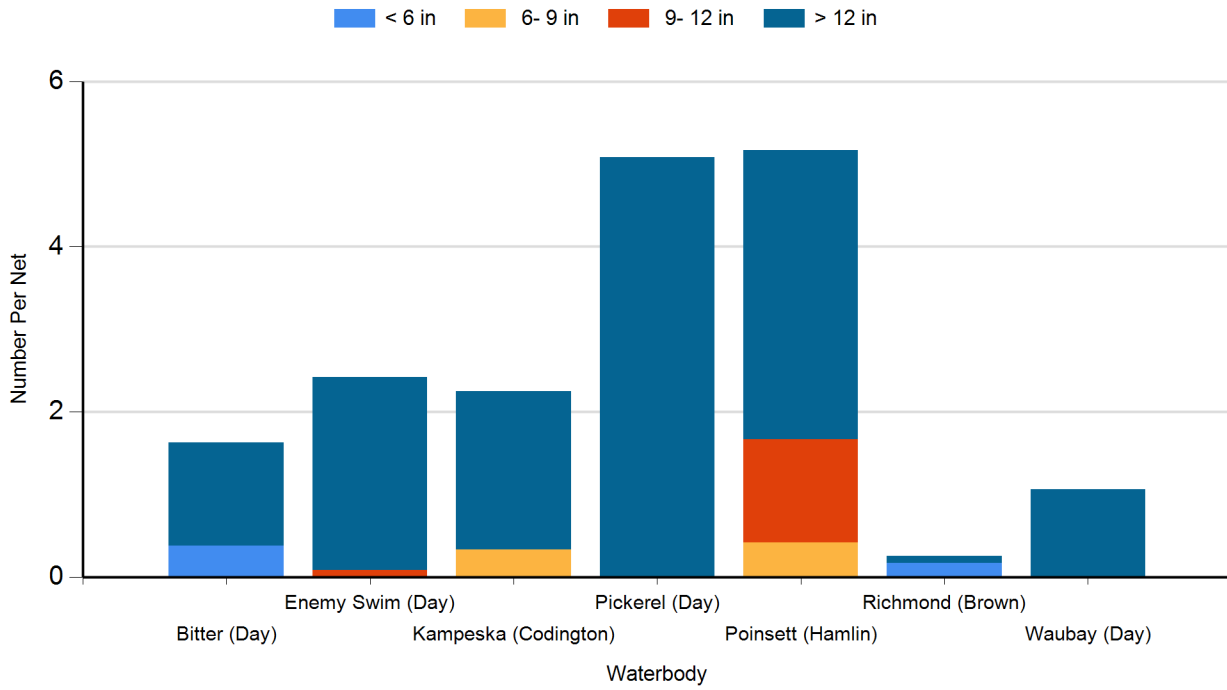

2024 Largemouth Bass Electro Fishing Catches

2024 Northern Pike Gill Net Catches

2024 Smallmouth Bass Electro Fishing Catches

2024 Walleye Gill Net Catches

2024 White Bass Gill Net Catches

2024 White Sucker Gill Net Catches

2024 Yellow Perch Gill Net Catches

2023 Black Bullhead Gill Net Catches

2023 Black Crappie Frame Net Catches

2023 Bluegill Frame Net Catches

2023 Channel Catfish Gill Net Catches

2023 Common Carp Gill Net Catches