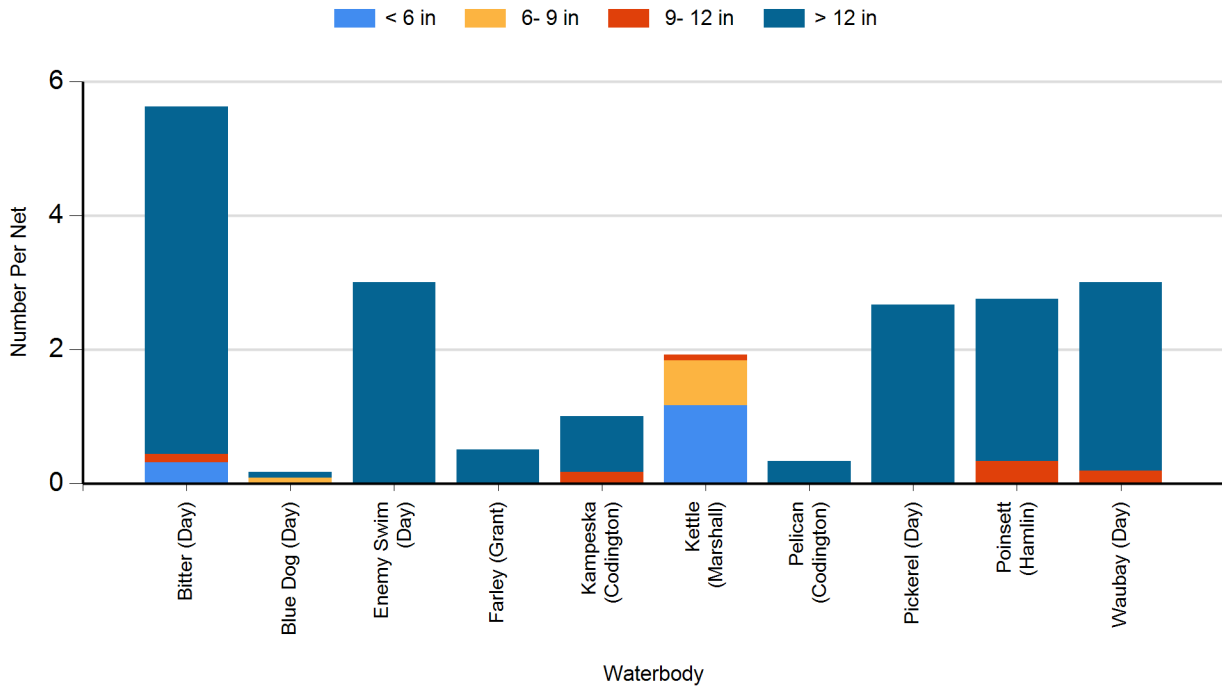

2024 Yellow Perch Gill Net Catches

2023 Black Bullhead Gill Net Catches

2023 Black Crappie Frame Net Catches

2023 Bluegill Frame Net Catches

2023 Channel Catfish Gill Net Catches

2023 Common Carp Gill Net Catches

2023 Northern Pike Gill Net Catches

2023 Walleye Gill Net Catches

2023 White Bass Gill Net Catches

2023 White Sucker Gill Net Catches

2023 Yellow Perch Gill Net Catches

2022 Black Bullhead Gill Net Catches