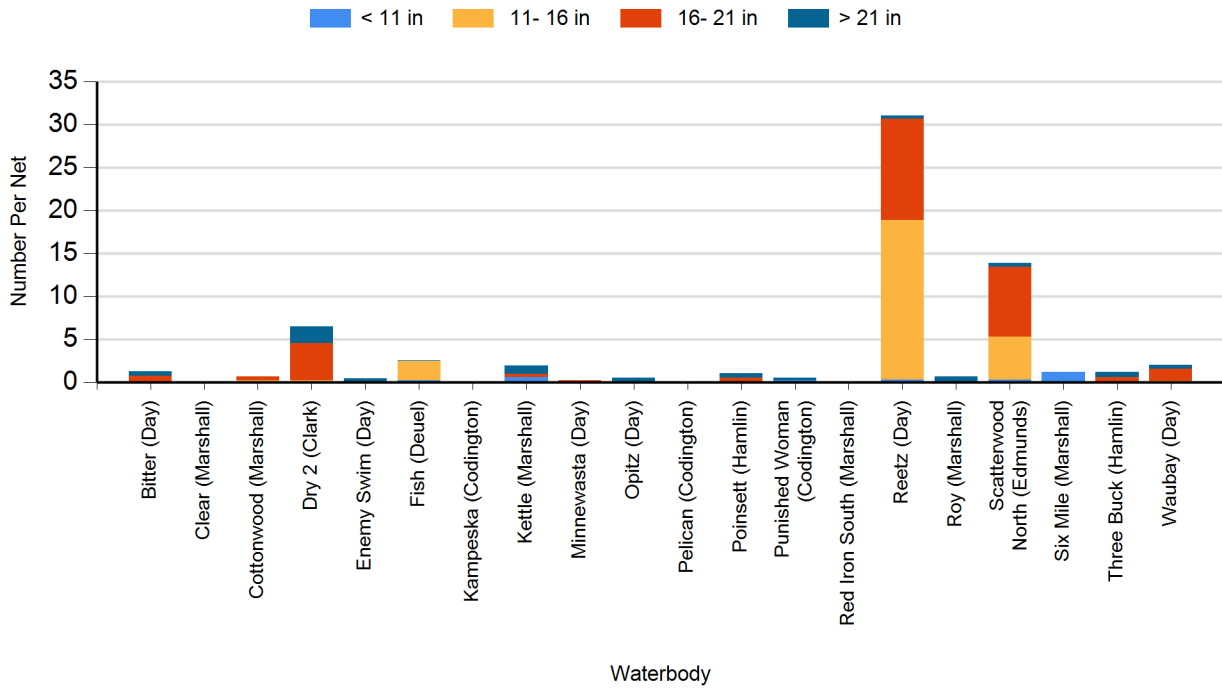

2022 Rudd Frame Net Catches

2022 Smallmouth Bass Electro Fishing Catches

2022 Walleye Gill Net Catches

2022 White Bass Gill Net Catches

2022 White Sucker Gill Net Catches

2022 Yellow Perch Gill Net Catches

2021 Black Bullhead Gill Net Catches

2021 Black Crappie Frame Net Catches

2021 Bluegill Frame Net Catches

2021 Channel Catfish Gill Net Catches

2021 Common Carp Gill Net Catches

2021 Northern Pike Gill Net Catches

2021 Walleye Gill Net Catches

2021 White Bass Gill Net Catches

2021 White Sucker Gill Net Catches

2021 Yellow Perch Gill Net Catches

2020 Black Bullhead Gill Net Catches

2020 Black Crappie Frame Net Catches