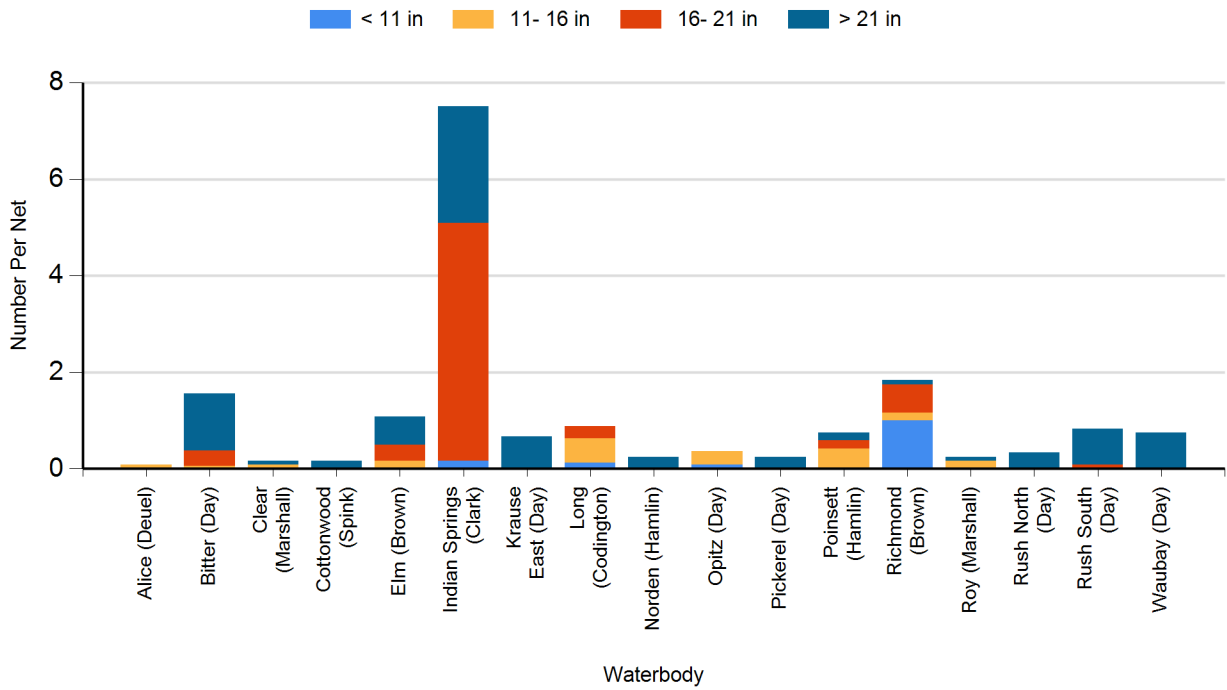

2023 Northern Pike Gill Net Catches

2023 Walleye Gill Net Catches

2023 White Bass Gill Net Catches

2023 White Sucker Gill Net Catches

2023 Yellow Perch Gill Net Catches

2022 Black Bullhead Gill Net Catches

2022 Black Crappie Frame Net Catches

2022 Bluegill Frame Net Catches

2022 Channel Catfish Gill Net Catches

2022 Common Carp Gill Net Catches

2022 Largemouth Bass Electro Fishing Catches

2022 Northern Pike Gill Net Catches

2022 Rudd Frame Net Catches

2022 Smallmouth Bass Electro Fishing Catches

2022 Walleye Gill Net Catches

2022 White Bass Gill Net Catches

2022 White Sucker Gill Net Catches

2022 Yellow Perch Gill Net Catches

2021 Black Bullhead Gill Net Catches

2021 Black Crappie Frame Net Catches

2021 Bluegill Frame Net Catches

2021 Channel Catfish Gill Net Catches

2021 Common Carp Gill Net Catches

2021 Northern Pike Gill Net Catches