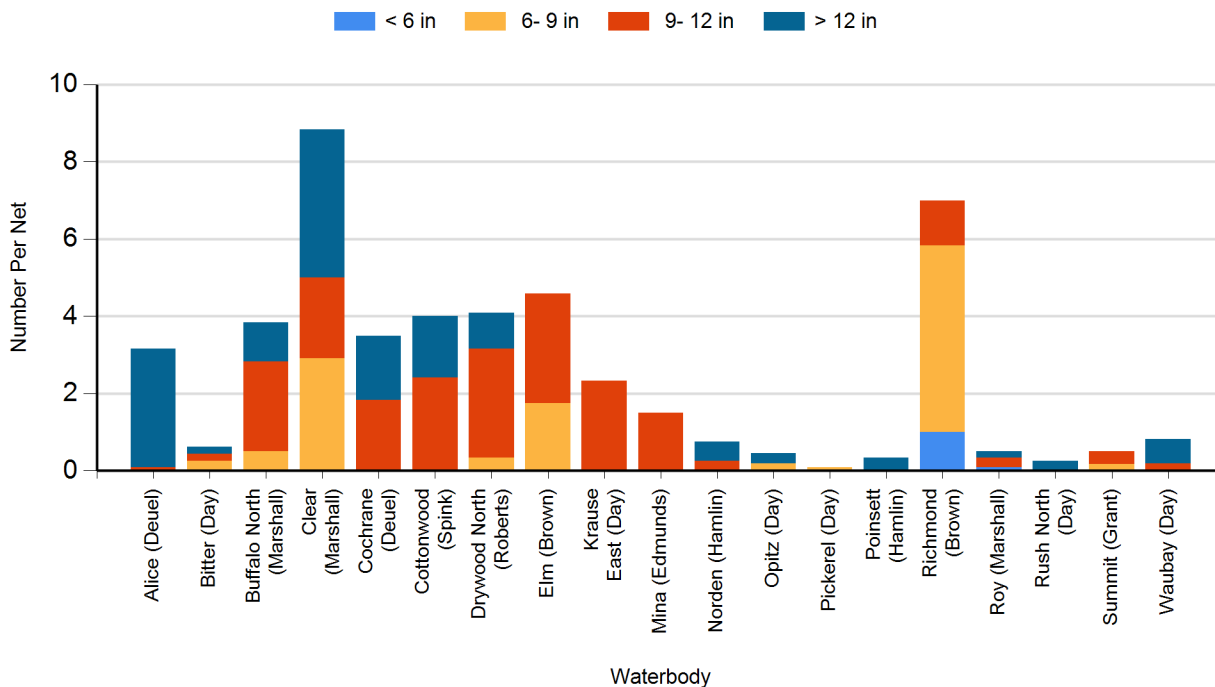

2024 Yellow Perch Gill Net Catches

2023 Black Bullhead Gill Net Catches

2023 Black Crappie Frame Net Catches

2023 Bluegill Frame Net Catches

2023 Channel Catfish Gill Net Catches

2023 Common Carp Gill Net Catches

2023 Northern Pike Gill Net Catches

2023 Walleye Gill Net Catches

2023 White Bass Gill Net Catches

2023 White Sucker Gill Net Catches

2023 Yellow Perch Gill Net Catches

2022 Black Bullhead Gill Net Catches

2022 Black Crappie Frame Net Catches

2022 Bluegill Frame Net Catches

2022 Channel Catfish Gill Net Catches

2022 Common Carp Gill Net Catches

2022 Largemouth Bass Electro Fishing Catches

2022 Northern Pike Gill Net Catches