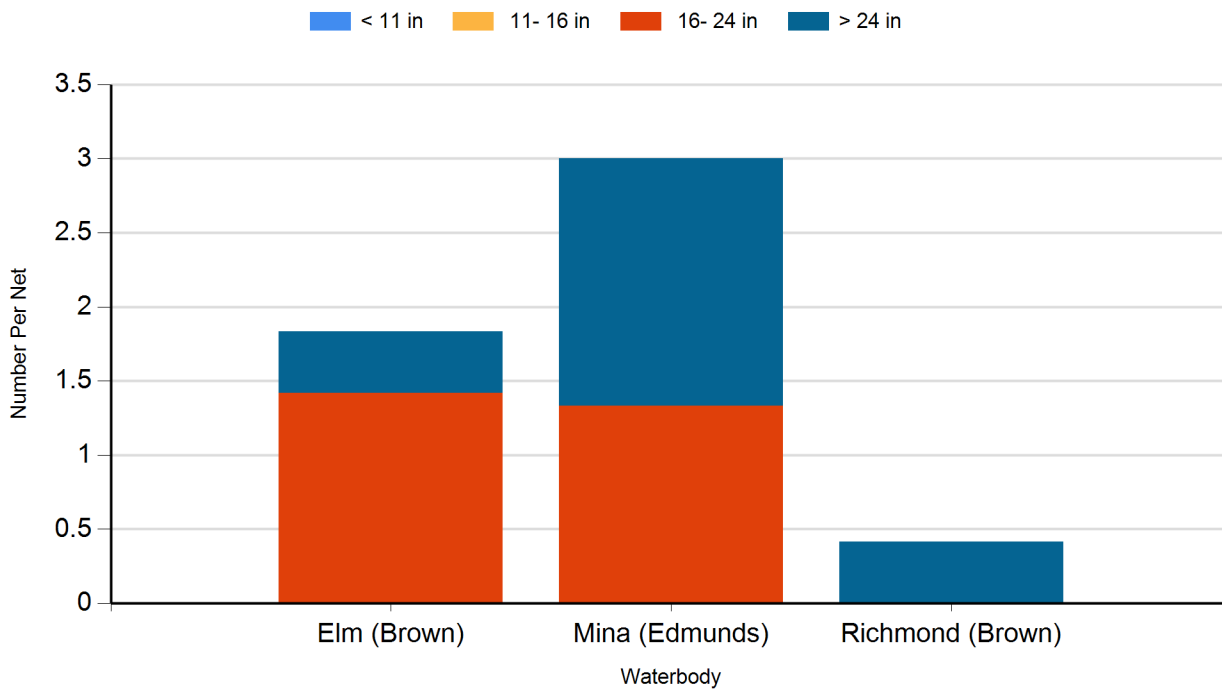

2021 Black Bullhead Gill Net Catches

2021 Black Crappie Frame Net Catches

2021 Bluegill Frame Net Catches

2021 Channel Catfish Gill Net Catches

2021 Common Carp Gill Net Catches

2021 Northern Pike Gill Net Catches

2021 Walleye Gill Net Catches

2021 White Bass Gill Net Catches

2021 White Sucker Gill Net Catches

2021 Yellow Perch Gill Net Catches

2020 Black Bullhead Gill Net Catches

2020 Black Crappie Frame Net Catches

2020 Bluegill Frame Net Catches

2020 Channel Catfish Gill Net Catches

2020 Common Carp Gill Net Catches

2020 Largemouth Bass Electro Fishing Catches

2020 Northern Pike Gill Net Catches

2020 Walleye Gill Net Catches

2020 White Bass Gill Net Catches

2020 White Sucker Gill Net Catches

2020 Yellow Perch Gill Net Catches