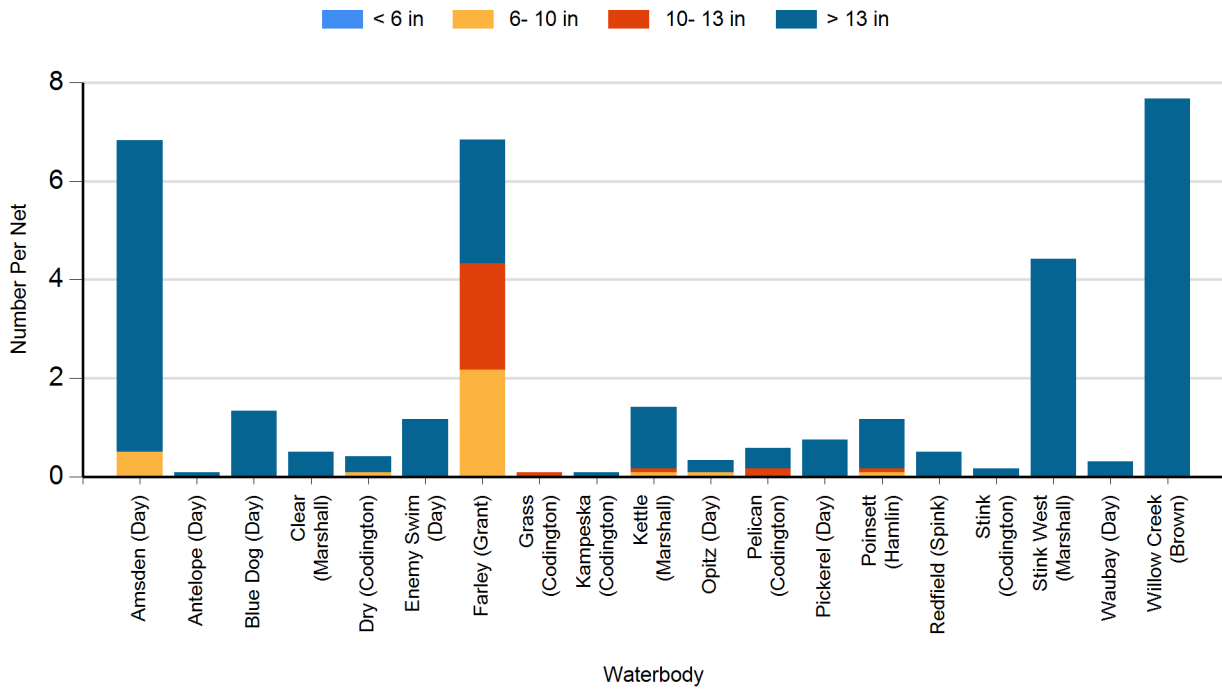

2024 Yellow Perch Gill Net Catches

2023 Black Bullhead Gill Net Catches

2023 Black Crappie Frame Net Catches

2023 Bluegill Frame Net Catches

2023 Channel Catfish Gill Net Catches

2023 Common Carp Gill Net Catches

2023 Northern Pike Gill Net Catches

2023 Walleye Gill Net Catches

2023 White Bass Gill Net Catches

2023 White Sucker Gill Net Catches

2023 Yellow Perch Gill Net Catches

2022 Black Bullhead Gill Net Catches

2022 Black Crappie Frame Net Catches

2022 Bluegill Frame Net Catches

2022 Channel Catfish Gill Net Catches

2022 Common Carp Gill Net Catches

2022 Largemouth Bass Electro Fishing Catches

2022 Northern Pike Gill Net Catches

2022 Rudd Frame Net Catches

2022 Smallmouth Bass Electro Fishing Catches

2022 Walleye Gill Net Catches

2022 White Bass Gill Net Catches

2022 White Sucker Gill Net Catches

2022 Yellow Perch Gill Net Catches