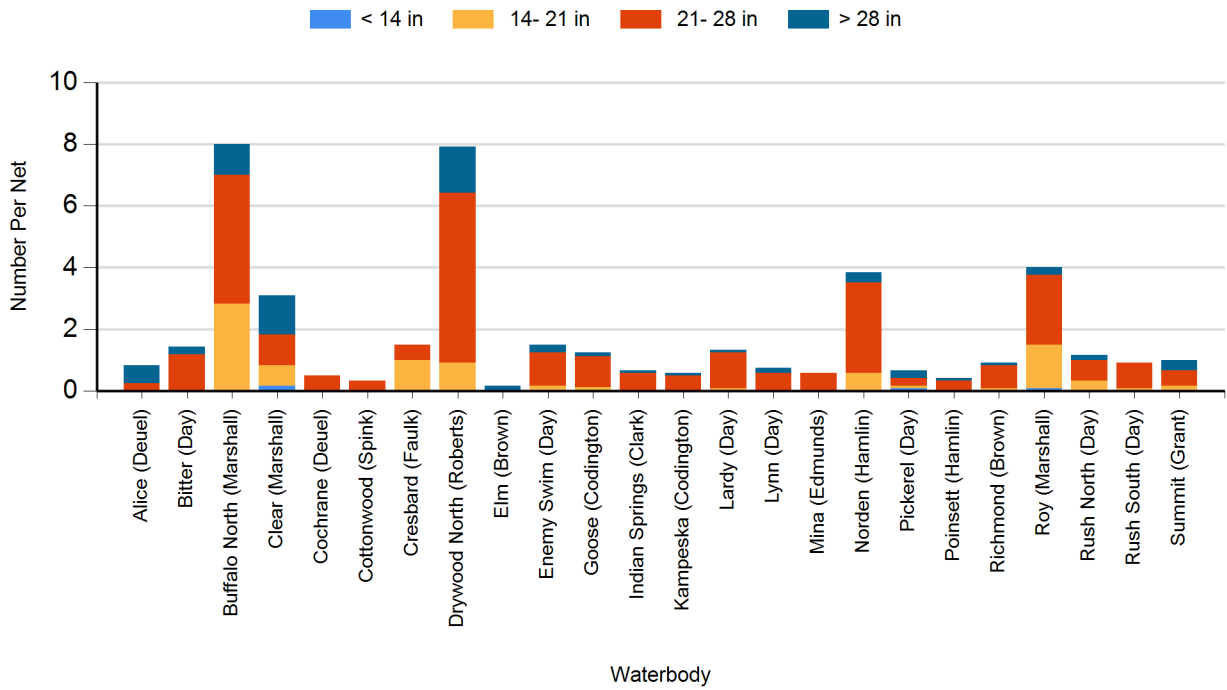

2023 Northern Pike Gill Net Catches

2023 Walleye Gill Net Catches

2023 White Bass Gill Net Catches

2023 White Sucker Gill Net Catches

2023 Yellow Perch Gill Net Catches

2022 Black Bullhead Gill Net Catches

2022 Black Crappie Frame Net Catches

2022 Bluegill Frame Net Catches

2022 Channel Catfish Gill Net Catches

2022 Common Carp Gill Net Catches

2022 Largemouth Bass Electro Fishing Catches

2022 Northern Pike Gill Net Catches

2022 Rudd Frame Net Catches

2022 Smallmouth Bass Electro Fishing Catches

2022 Walleye Gill Net Catches

2022 White Bass Gill Net Catches

2022 White Sucker Gill Net Catches

2022 Yellow Perch Gill Net Catches

2021 Black Bullhead Gill Net Catches

2021 Black Crappie Frame Net Catches

2021 Bluegill Frame Net Catches

2021 Channel Catfish Gill Net Catches

2021 Common Carp Gill Net Catches

2021 Northern Pike Gill Net Catches