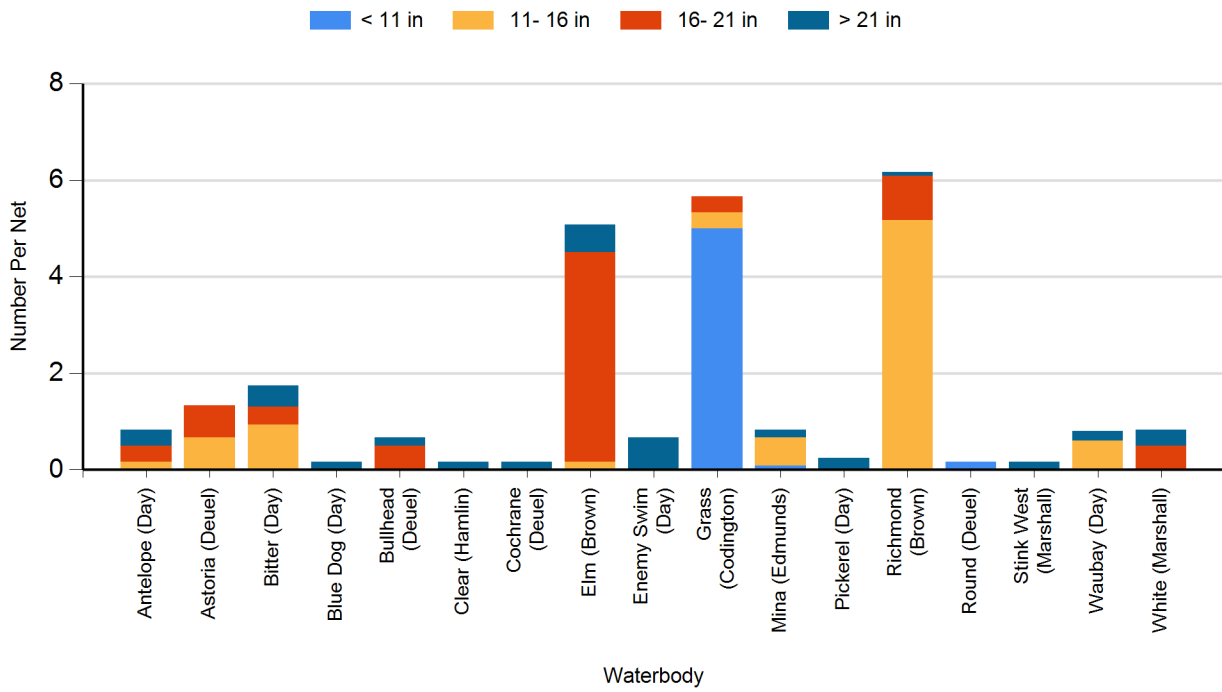

2021 Black Bullhead Gill Net Catches

2021 Black Crappie Frame Net Catches

2021 Bluegill Frame Net Catches

2021 Channel Catfish Gill Net Catches

2021 Common Carp Gill Net Catches

2021 Northern Pike Gill Net Catches

2021 Walleye Gill Net Catches

2021 White Bass Gill Net Catches

2021 White Sucker Gill Net Catches

2021 Yellow Perch Gill Net Catches

2020 Black Bullhead Gill Net Catches

2020 Black Crappie Frame Net Catches

2020 Bluegill Frame Net Catches

2020 Channel Catfish Gill Net Catches

2020 Common Carp Gill Net Catches

2020 Largemouth Bass Electro Fishing Catches

2020 Northern Pike Gill Net Catches

2020 Walleye Gill Net Catches

2020 White Bass Gill Net Catches

2020 White Sucker Gill Net Catches

2020 Yellow Perch Gill Net Catches