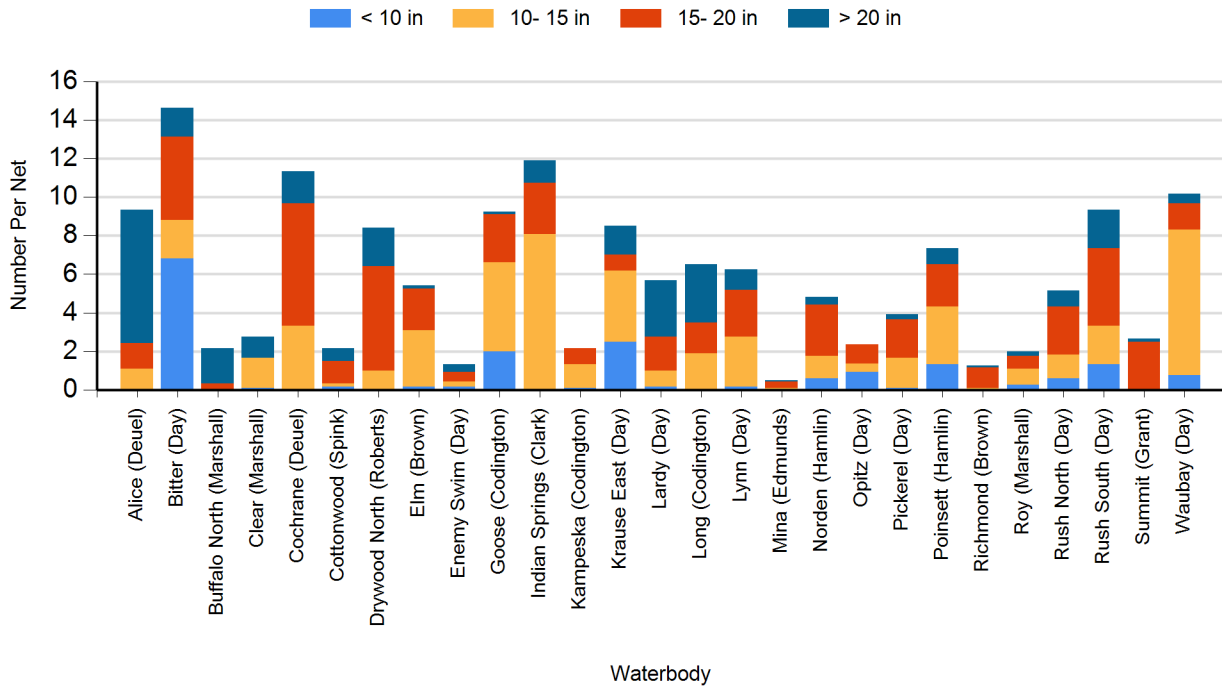

2023 Northern Pike Gill Net Catches

2023 Walleye Gill Net Catches

2023 White Bass Gill Net Catches

2023 White Sucker Gill Net Catches

2023 Yellow Perch Gill Net Catches

2022 Black Bullhead Gill Net Catches

2022 Black Crappie Frame Net Catches

2022 Bluegill Frame Net Catches

2022 Channel Catfish Gill Net Catches

2022 Common Carp Gill Net Catches

2022 Largemouth Bass Electro Fishing Catches

2022 Northern Pike Gill Net Catches

2022 Rudd Frame Net Catches

2022 Smallmouth Bass Electro Fishing Catches

2022 Walleye Gill Net Catches

2022 White Bass Gill Net Catches

2022 White Sucker Gill Net Catches

2022 Yellow Perch Gill Net Catches

2021 Black Bullhead Gill Net Catches

2021 Black Crappie Frame Net Catches

2021 Bluegill Frame Net Catches

2021 Channel Catfish Gill Net Catches

2021 Common Carp Gill Net Catches

2021 Northern Pike Gill Net Catches