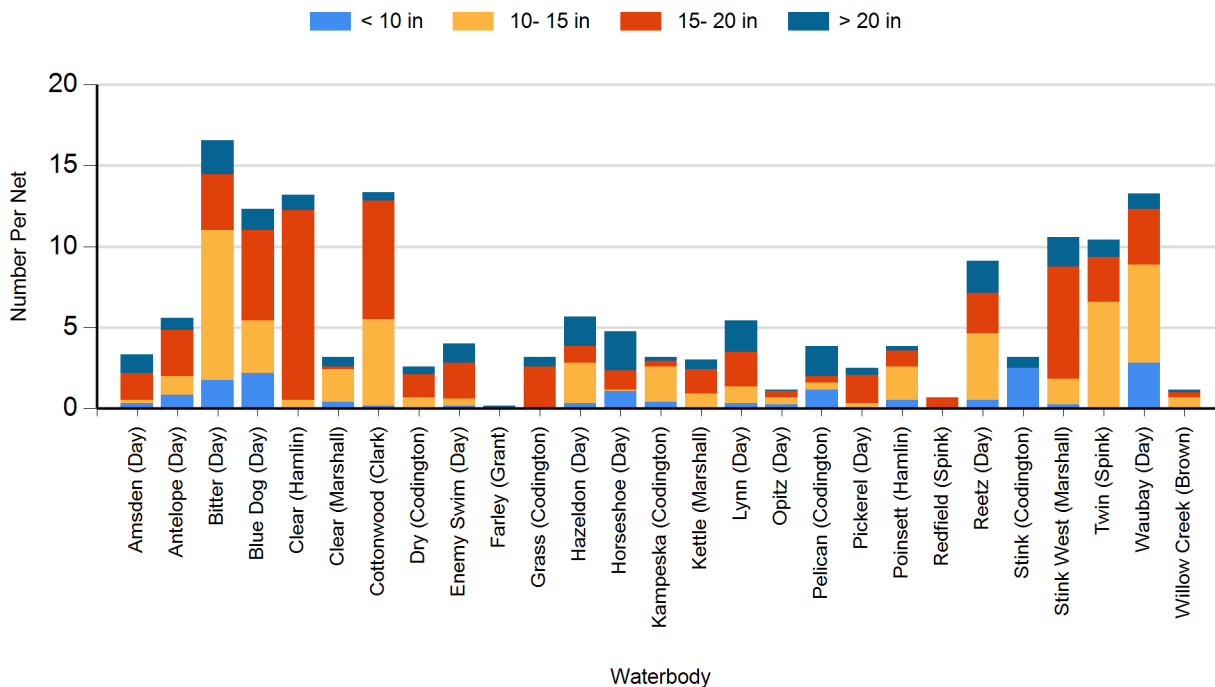

2024 Yellow Perch Gill Net Catches

2023 Black Bullhead Gill Net Catches

2023 Black Crappie Frame Net Catches

2023 Bluegill Frame Net Catches

2023 Channel Catfish Gill Net Catches

2023 Common Carp Gill Net Catches

2023 Northern Pike Gill Net Catches

2023 Walleye Gill Net Catches

2023 White Bass Gill Net Catches

2023 White Sucker Gill Net Catches

2023 Yellow Perch Gill Net Catches

2022 Black Bullhead Gill Net Catches