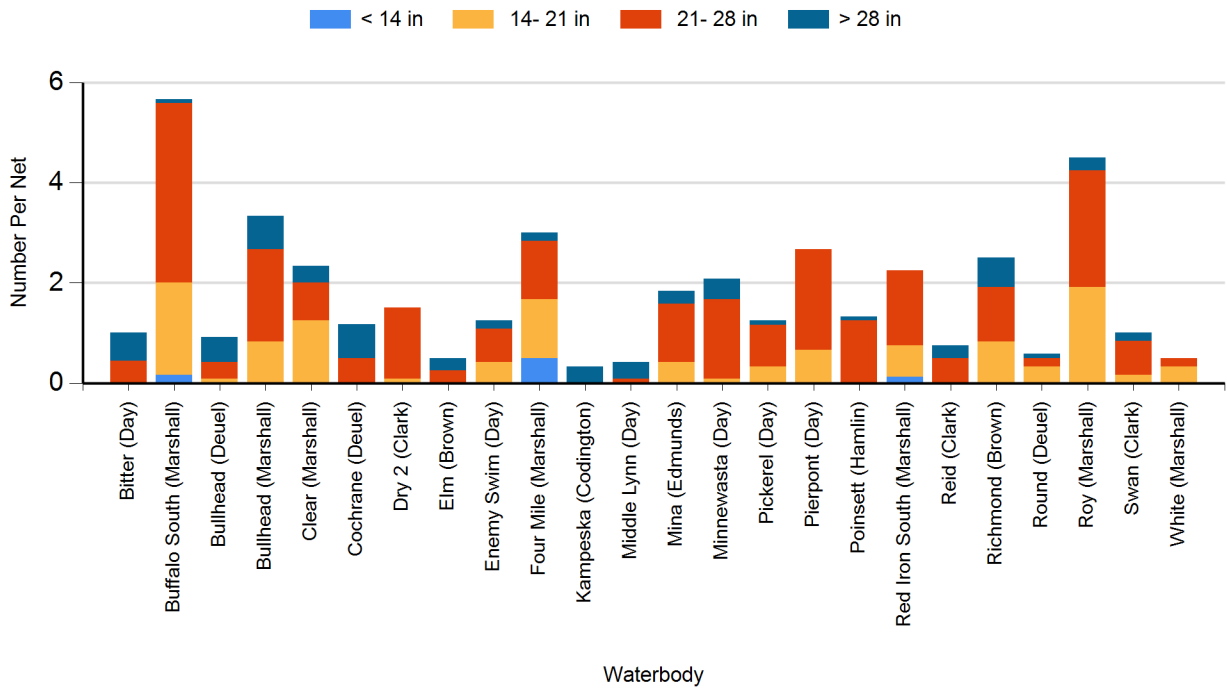

Northeastern Area Lake Survey Results

2024 Black Bullhead Gill Net Catches

2024 Black Crappie Frame Net Catches

2024 Bluegill Frame Net Catches

2024 Channel Catfish Gill Net Catches

2024 Common Carp Gill Net Catches

2024 Largemouth Bass Electro Fishing Catches

2024 Northern Pike Gill Net Catches

2024 Smallmouth Bass Electro Fishing Catches

2024 Walleye Gill Net Catches

2024 White Bass Gill Net Catches

2024 White Sucker Gill Net Catches