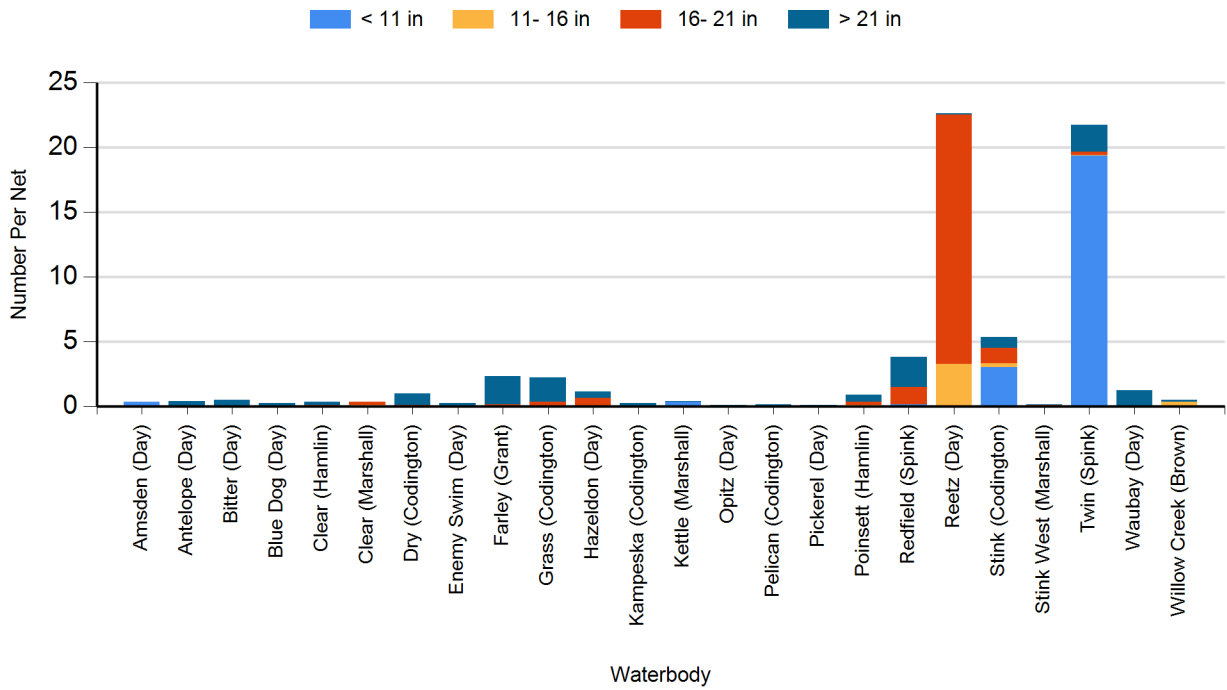

2024 Yellow Perch Gill Net Catches

2023 Black Bullhead Gill Net Catches

2023 Black Crappie Frame Net Catches

2023 Bluegill Frame Net Catches

2023 Channel Catfish Gill Net Catches

2023 Common Carp Gill Net Catches

2023 Northern Pike Gill Net Catches

2023 Walleye Gill Net Catches

2023 White Bass Gill Net Catches

2023 White Sucker Gill Net Catches

2023 Yellow Perch Gill Net Catches

2022 Black Bullhead Gill Net Catches