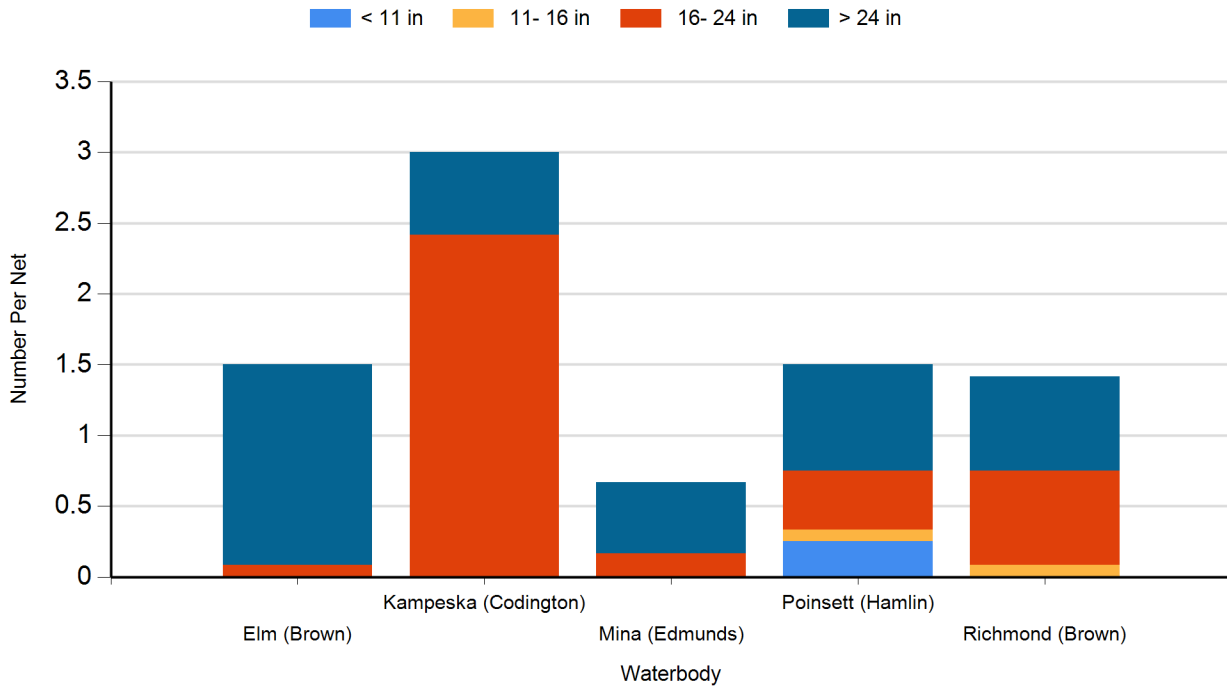

Northeastern Area Lake Survey Results

2024 Black Bullhead Gill Net Catches

2024 Black Crappie Frame Net Catches

2024 Bluegill Frame Net Catches

2024 Channel Catfish Gill Net Catches

2024 Common Carp Gill Net Catches