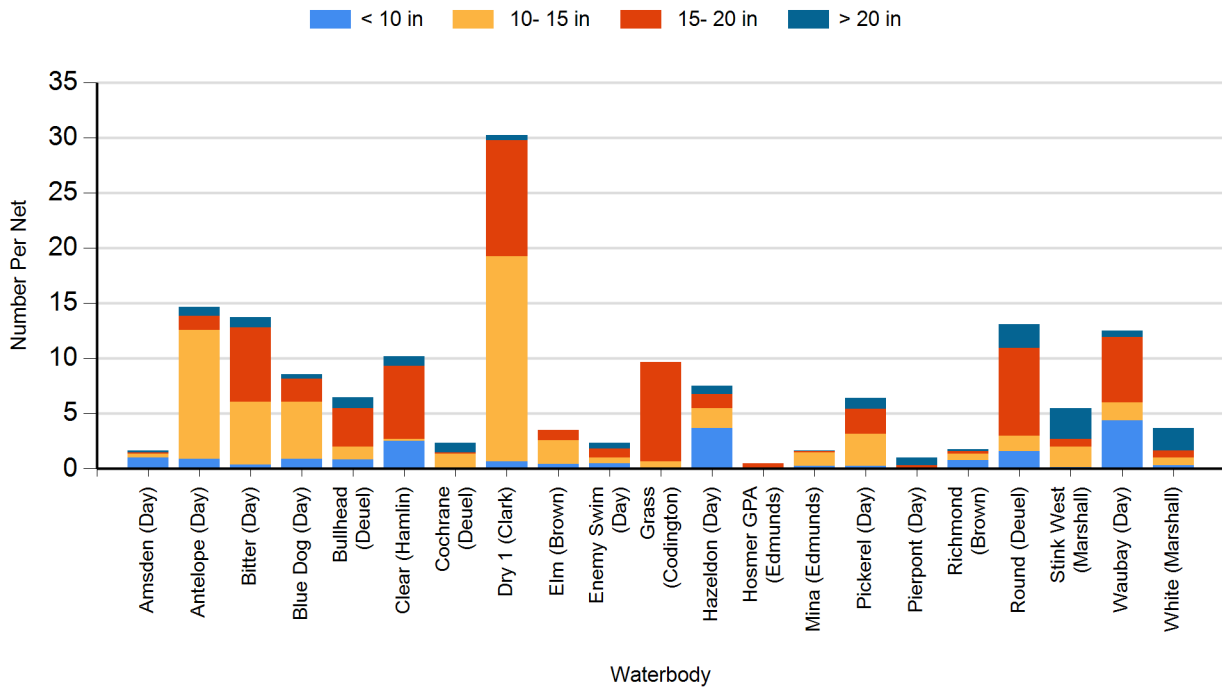

2021 Black Bullhead Gill Net Catches

2021 Black Crappie Frame Net Catches

2021 Bluegill Frame Net Catches

2021 Channel Catfish Gill Net Catches

2021 Common Carp Gill Net Catches

2021 Northern Pike Gill Net Catches

2021 Walleye Gill Net Catches

2021 White Bass Gill Net Catches

2021 White Sucker Gill Net Catches

2021 Yellow Perch Gill Net Catches

2020 Black Bullhead Gill Net Catches

2020 Black Crappie Frame Net Catches

2020 Bluegill Frame Net Catches

2020 Channel Catfish Gill Net Catches

2020 Common Carp Gill Net Catches

2020 Largemouth Bass Electro Fishing Catches

2020 Northern Pike Gill Net Catches

2020 Walleye Gill Net Catches

2020 White Bass Gill Net Catches

2020 White Sucker Gill Net Catches

2020 Yellow Perch Gill Net Catches