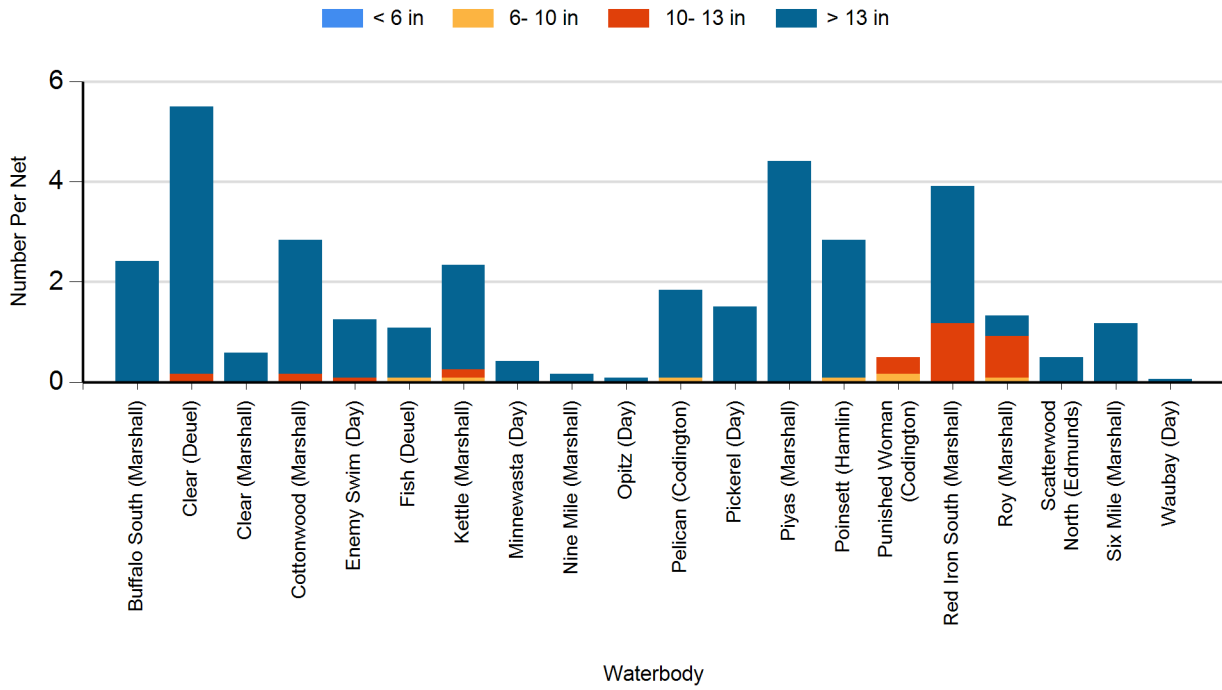

2022 Rudd Frame Net Catches

2022 Smallmouth Bass Electro Fishing Catches

2022 Walleye Gill Net Catches

2022 White Bass Gill Net Catches

2022 White Sucker Gill Net Catches

2022 Yellow Perch Gill Net Catches

2021 Black Bullhead Gill Net Catches

2021 Black Crappie Frame Net Catches

2021 Bluegill Frame Net Catches

2021 Channel Catfish Gill Net Catches

2021 Common Carp Gill Net Catches

2021 Northern Pike Gill Net Catches

2021 Walleye Gill Net Catches

2021 White Bass Gill Net Catches

2021 White Sucker Gill Net Catches

2021 Yellow Perch Gill Net Catches

2020 Black Bullhead Gill Net Catches

2020 Black Crappie Frame Net Catches