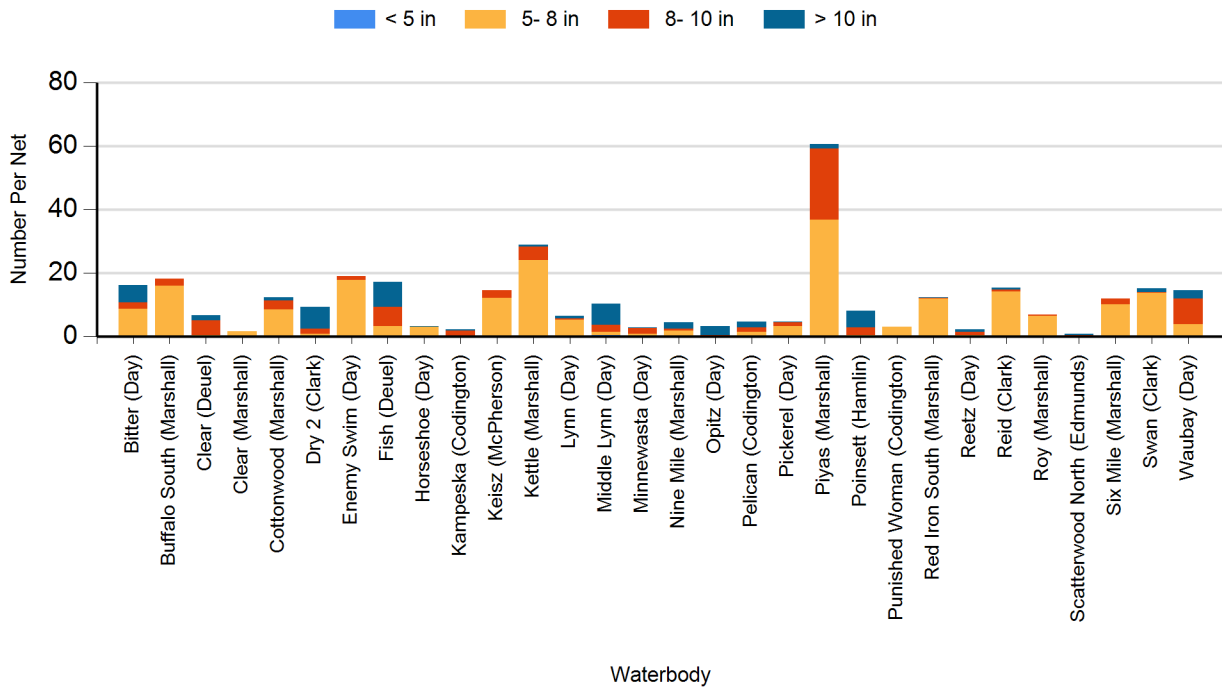

2021 Black Bullhead Gill Net Catches

2021 Black Crappie Frame Net Catches

2021 Bluegill Frame Net Catches

2021 Channel Catfish Gill Net Catches

2021 Common Carp Gill Net Catches

2021 Northern Pike Gill Net Catches

2021 Walleye Gill Net Catches

2021 White Bass Gill Net Catches

2021 White Sucker Gill Net Catches

2021 Yellow Perch Gill Net Catches

2020 Black Bullhead Gill Net Catches

2020 Black Crappie Frame Net Catches

2020 Bluegill Frame Net Catches

2020 Channel Catfish Gill Net Catches

2020 Common Carp Gill Net Catches

2020 Largemouth Bass Electro Fishing Catches

2020 Northern Pike Gill Net Catches

2020 Walleye Gill Net Catches

2020 White Bass Gill Net Catches

2020 White Sucker Gill Net Catches

2020 Yellow Perch Gill Net Catches