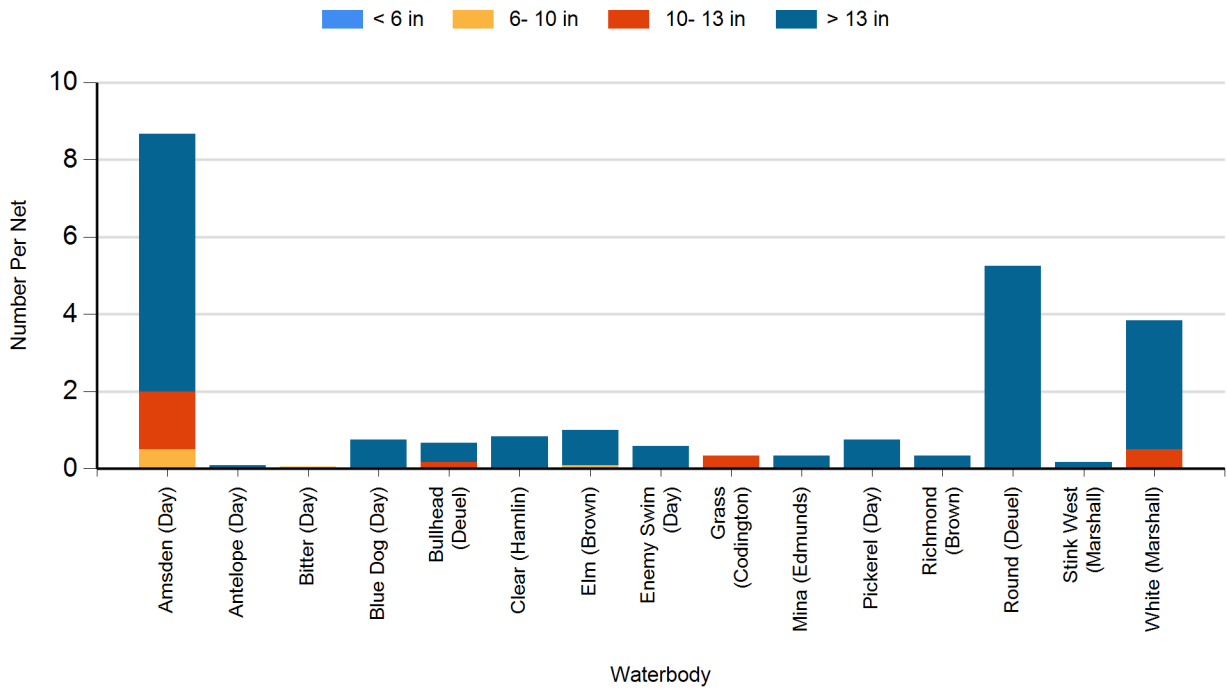

2021 Black Bullhead Gill Net Catches

2021 Black Crappie Frame Net Catches

2021 Bluegill Frame Net Catches

2021 Channel Catfish Gill Net Catches

2021 Common Carp Gill Net Catches

2021 Northern Pike Gill Net Catches

2021 Walleye Gill Net Catches

2021 White Bass Gill Net Catches

2021 White Sucker Gill Net Catches

2021 Yellow Perch Gill Net Catches

2020 Black Bullhead Gill Net Catches

2020 Black Crappie Frame Net Catches

2020 Bluegill Frame Net Catches

2020 Channel Catfish Gill Net Catches

2020 Common Carp Gill Net Catches

2020 Largemouth Bass Electro Fishing Catches

2020 Northern Pike Gill Net Catches

2020 Walleye Gill Net Catches

2020 White Bass Gill Net Catches

2020 White Sucker Gill Net Catches

2020 Yellow Perch Gill Net Catches