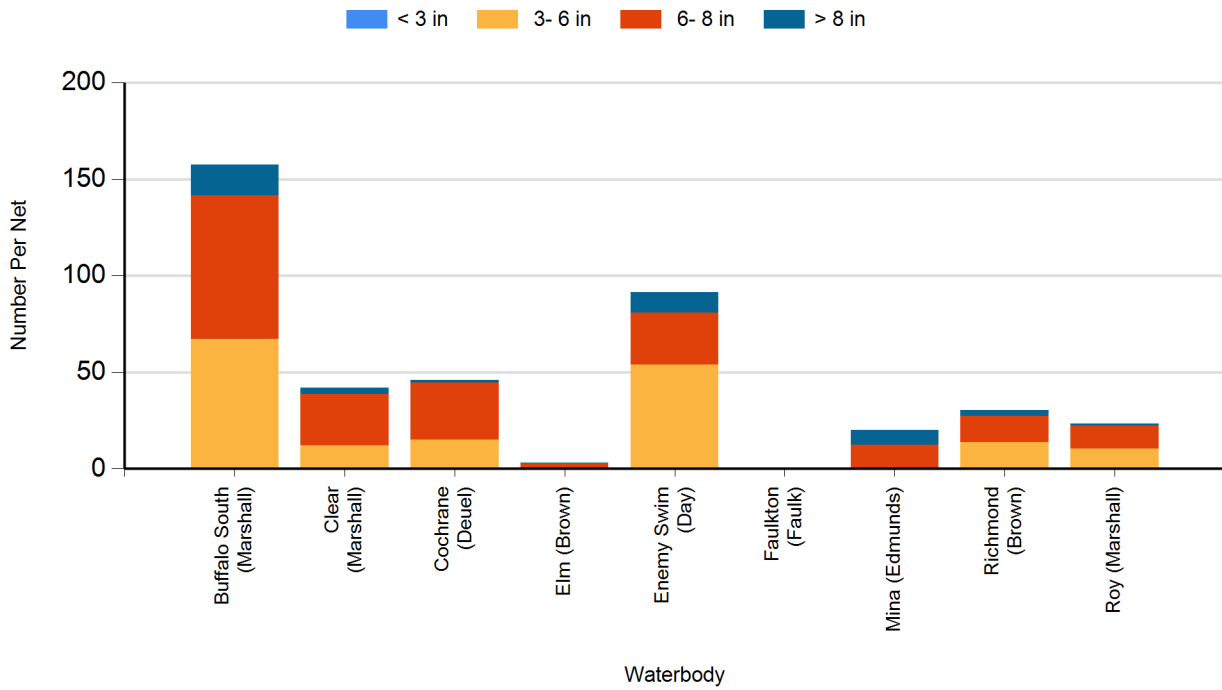

Northeastern Area Lake Survey Results

2024 Black Bullhead Gill Net Catches

2024 Black Crappie Frame Net Catches

2024 Bluegill Frame Net Catches

2024 Channel Catfish Gill Net Catches

2024 Common Carp Gill Net Catches