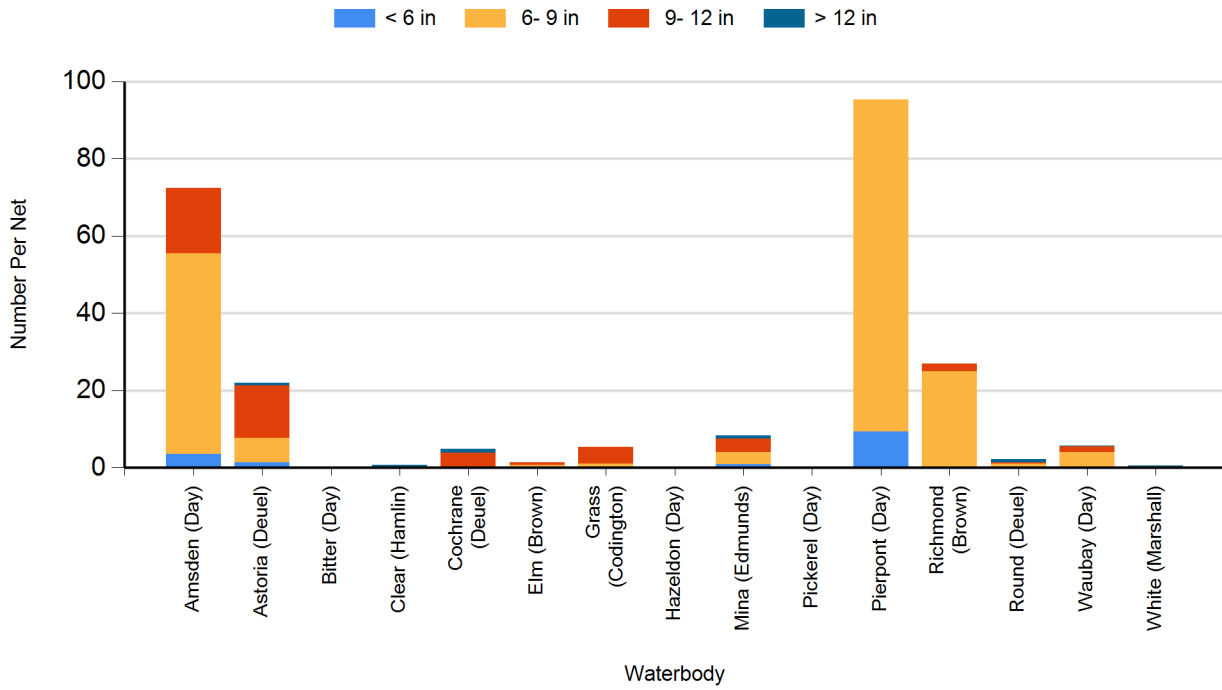

2021 Black Bullhead Gill Net Catches

2021 Black Crappie Frame Net Catches

2021 Bluegill Frame Net Catches

2021 Channel Catfish Gill Net Catches

2021 Common Carp Gill Net Catches

2021 Northern Pike Gill Net Catches

2021 Walleye Gill Net Catches

2021 White Bass Gill Net Catches

2021 White Sucker Gill Net Catches

2021 Yellow Perch Gill Net Catches

2020 Black Bullhead Gill Net Catches

2020 Black Crappie Frame Net Catches

2020 Bluegill Frame Net Catches

2020 Channel Catfish Gill Net Catches

2020 Common Carp Gill Net Catches

2020 Largemouth Bass Electro Fishing Catches

2020 Northern Pike Gill Net Catches

2020 Walleye Gill Net Catches

2020 White Bass Gill Net Catches

2020 White Sucker Gill Net Catches

2020 Yellow Perch Gill Net Catches