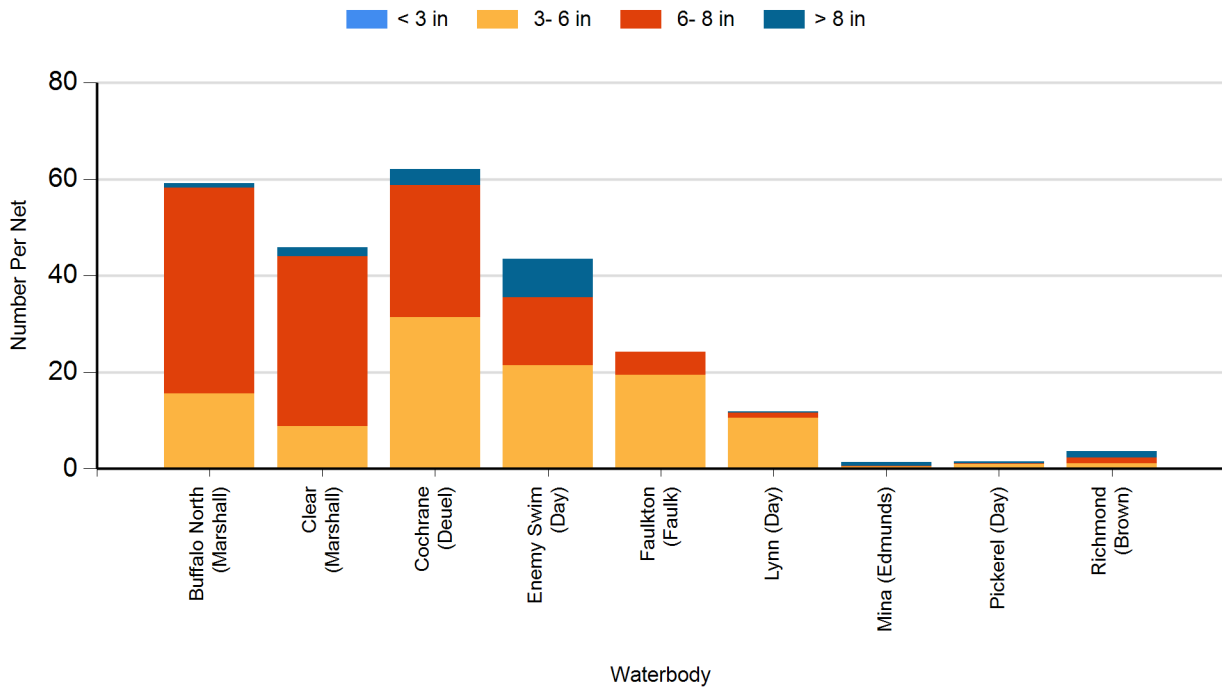

2023 Northern Pike Gill Net Catches

2023 Walleye Gill Net Catches

2023 White Bass Gill Net Catches

2023 White Sucker Gill Net Catches

2023 Yellow Perch Gill Net Catches

2022 Black Bullhead Gill Net Catches

2022 Black Crappie Frame Net Catches

2022 Bluegill Frame Net Catches

2022 Channel Catfish Gill Net Catches

2022 Common Carp Gill Net Catches

2022 Largemouth Bass Electro Fishing Catches

2022 Northern Pike Gill Net Catches