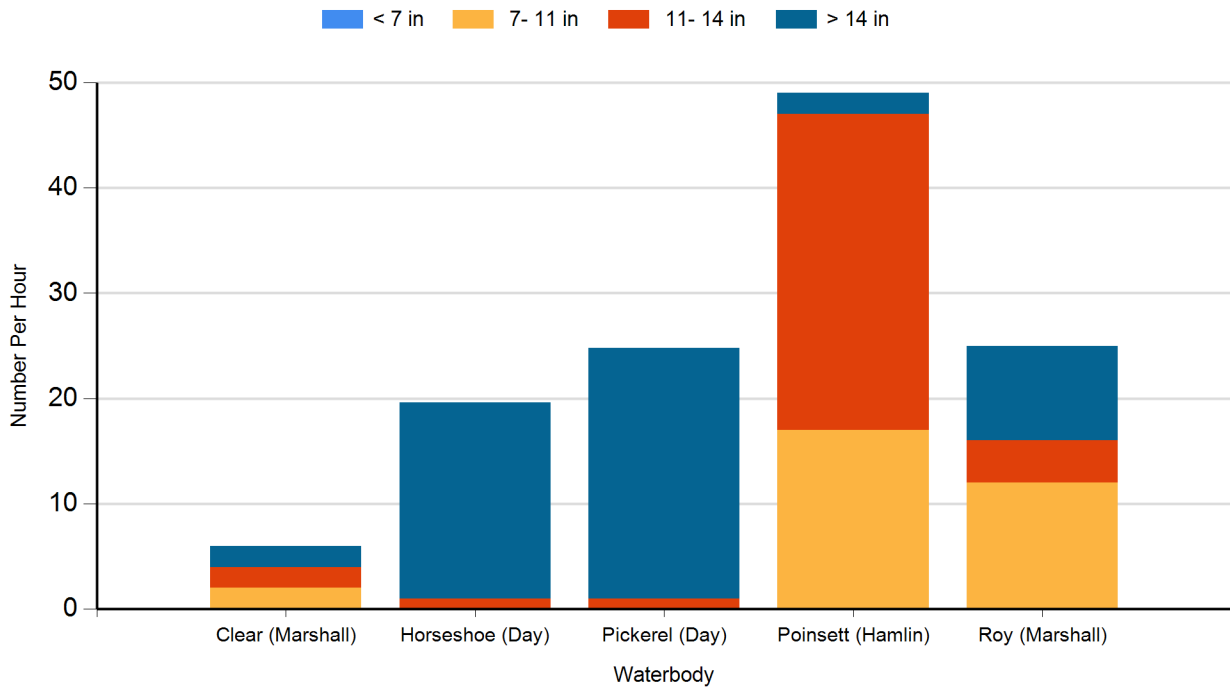

2023 Northern Pike Gill Net Catches

2023 Walleye Gill Net Catches

2023 White Bass Gill Net Catches

2023 White Sucker Gill Net Catches

2023 Yellow Perch Gill Net Catches

2022 Black Bullhead Gill Net Catches

2022 Black Crappie Frame Net Catches

2022 Bluegill Frame Net Catches

2022 Channel Catfish Gill Net Catches

2022 Common Carp Gill Net Catches

2022 Largemouth Bass Electro Fishing Catches

2022 Northern Pike Gill Net Catches

2022 Rudd Frame Net Catches

2022 Smallmouth Bass Electro Fishing Catches

2022 Walleye Gill Net Catches

2022 White Bass Gill Net Catches

2022 White Sucker Gill Net Catches

2022 Yellow Perch Gill Net Catches