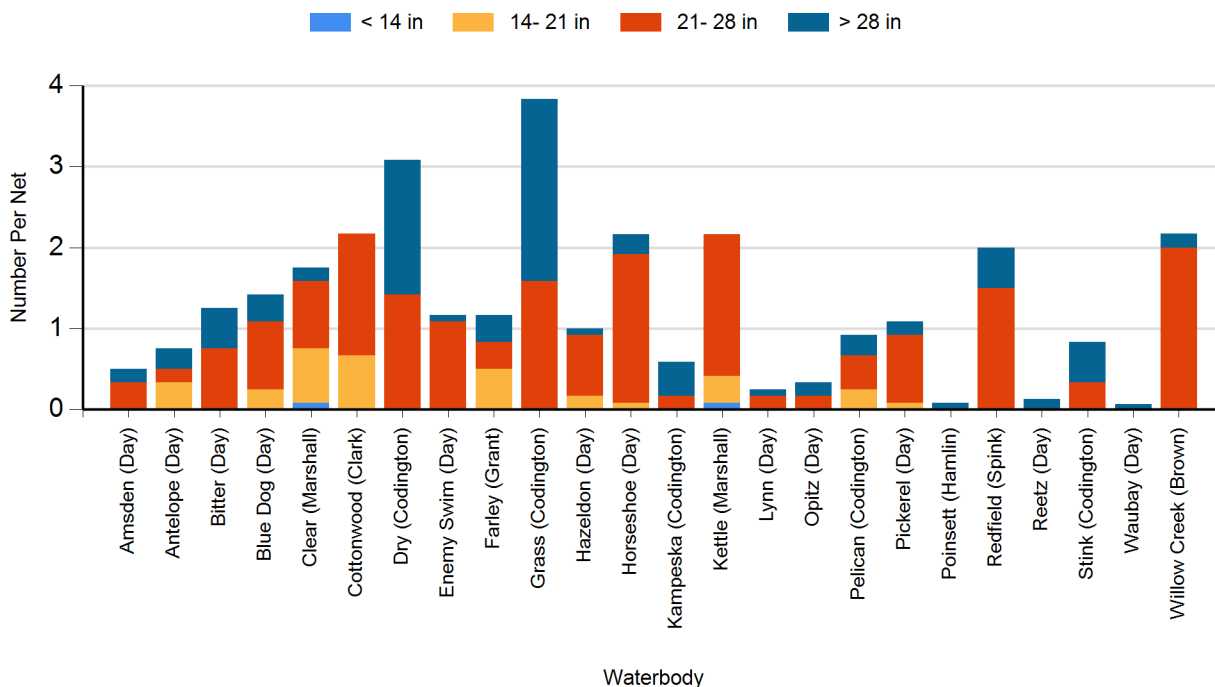

2024 Yellow Perch Gill Net Catches

2023 Black Bullhead Gill Net Catches

2023 Black Crappie Frame Net Catches

2023 Bluegill Frame Net Catches

2023 Channel Catfish Gill Net Catches

2023 Common Carp Gill Net Catches

2023 Northern Pike Gill Net Catches

2023 Walleye Gill Net Catches

2023 White Bass Gill Net Catches

2023 White Sucker Gill Net Catches

2023 Yellow Perch Gill Net Catches

2022 Black Bullhead Gill Net Catches