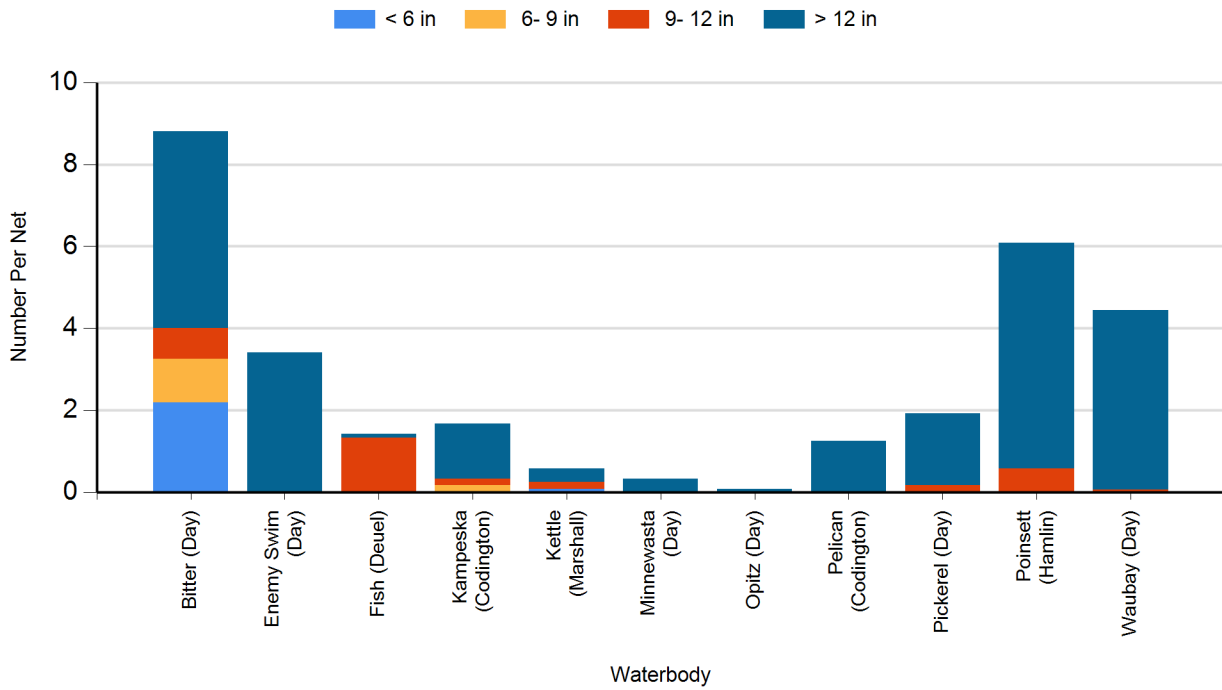

2022 Rudd Frame Net Catches

2022 Smallmouth Bass Electro Fishing Catches

2022 Walleye Gill Net Catches

2022 White Bass Gill Net Catches

2022 White Sucker Gill Net Catches

2022 Yellow Perch Gill Net Catches

2021 Black Bullhead Gill Net Catches

2021 Black Crappie Frame Net Catches

2021 Bluegill Frame Net Catches

2021 Channel Catfish Gill Net Catches

2021 Common Carp Gill Net Catches

2021 Northern Pike Gill Net Catches

2021 Walleye Gill Net Catches

2021 White Bass Gill Net Catches

2021 White Sucker Gill Net Catches

2021 Yellow Perch Gill Net Catches

2020 Black Bullhead Gill Net Catches

2020 Black Crappie Frame Net Catches