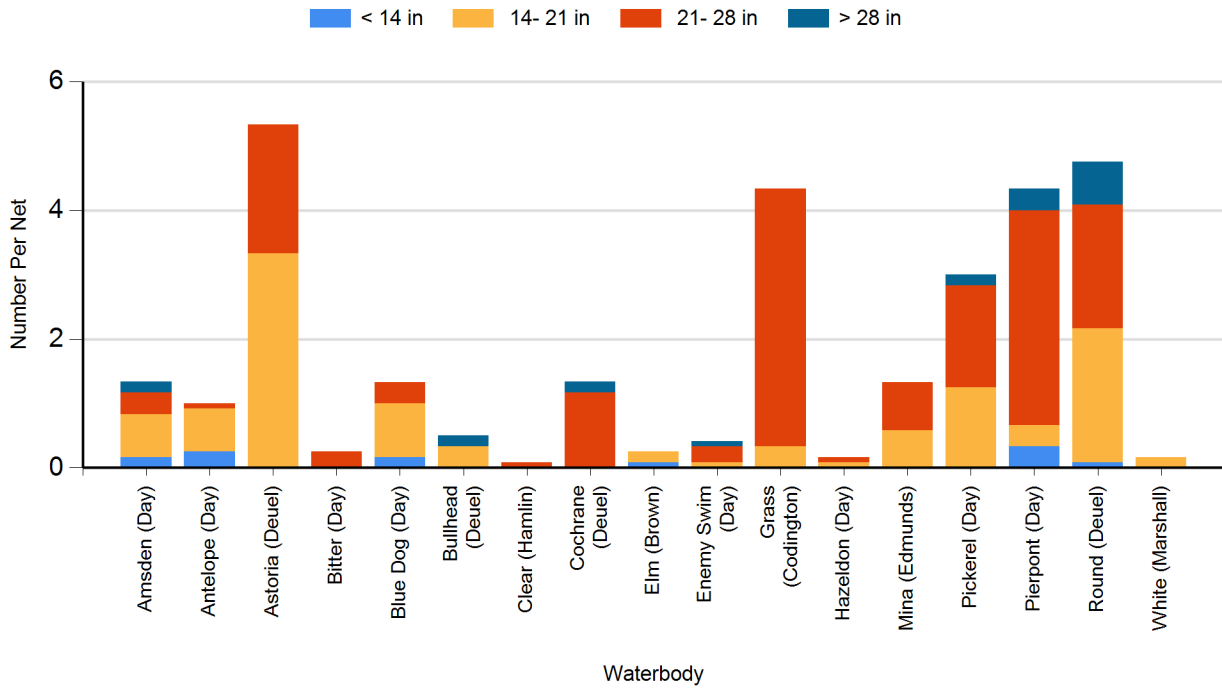

2021 Black Bullhead Gill Net Catches

2021 Black Crappie Frame Net Catches

2021 Bluegill Frame Net Catches

2021 Channel Catfish Gill Net Catches

2021 Common Carp Gill Net Catches

2021 Northern Pike Gill Net Catches

2021 Walleye Gill Net Catches

2021 White Bass Gill Net Catches

2021 White Sucker Gill Net Catches

2021 Yellow Perch Gill Net Catches

2020 Black Bullhead Gill Net Catches

2020 Black Crappie Frame Net Catches

2020 Bluegill Frame Net Catches

2020 Channel Catfish Gill Net Catches

2020 Common Carp Gill Net Catches

2020 Largemouth Bass Electro Fishing Catches

2020 Northern Pike Gill Net Catches

2020 Walleye Gill Net Catches

2020 White Bass Gill Net Catches

2020 White Sucker Gill Net Catches

2020 Yellow Perch Gill Net Catches