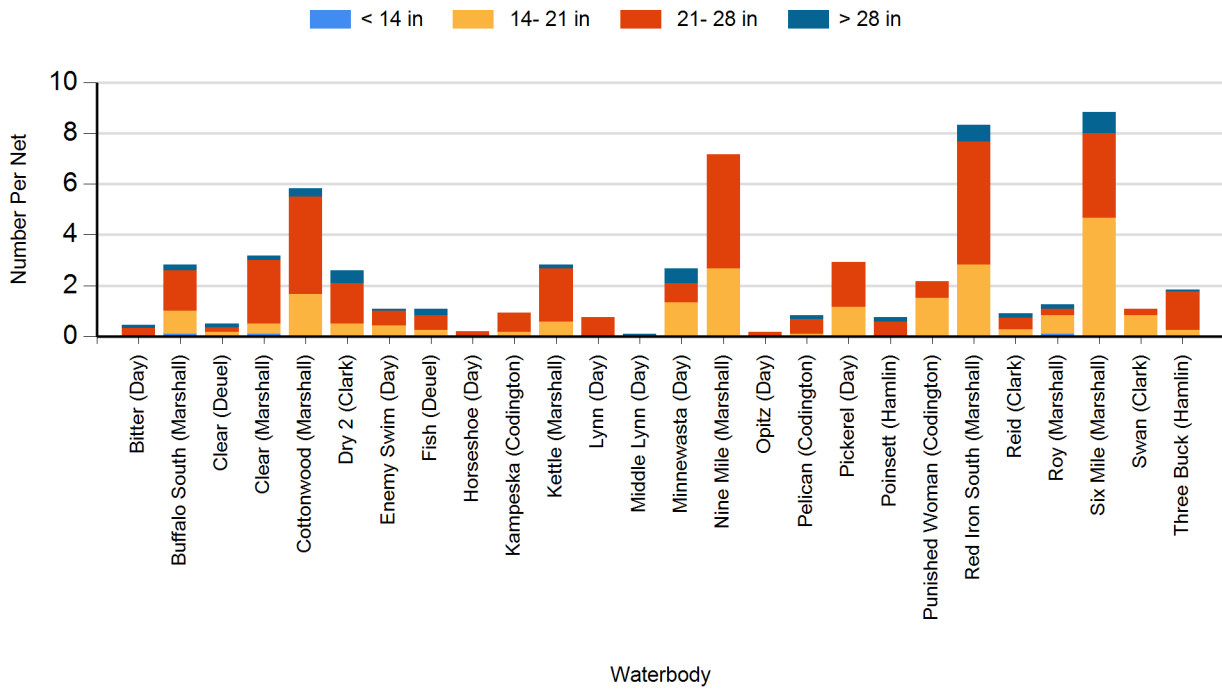

2022 Rudd Frame Net Catches

2022 Smallmouth Bass Electro Fishing Catches

2022 Walleye Gill Net Catches

2022 White Bass Gill Net Catches

2022 White Sucker Gill Net Catches

2022 Yellow Perch Gill Net Catches

2021 Black Bullhead Gill Net Catches

2021 Black Crappie Frame Net Catches

2021 Bluegill Frame Net Catches

2021 Channel Catfish Gill Net Catches

2021 Common Carp Gill Net Catches

2021 Northern Pike Gill Net Catches

2021 Walleye Gill Net Catches

2021 White Bass Gill Net Catches

2021 White Sucker Gill Net Catches

2021 Yellow Perch Gill Net Catches

2020 Black Bullhead Gill Net Catches

2020 Black Crappie Frame Net Catches