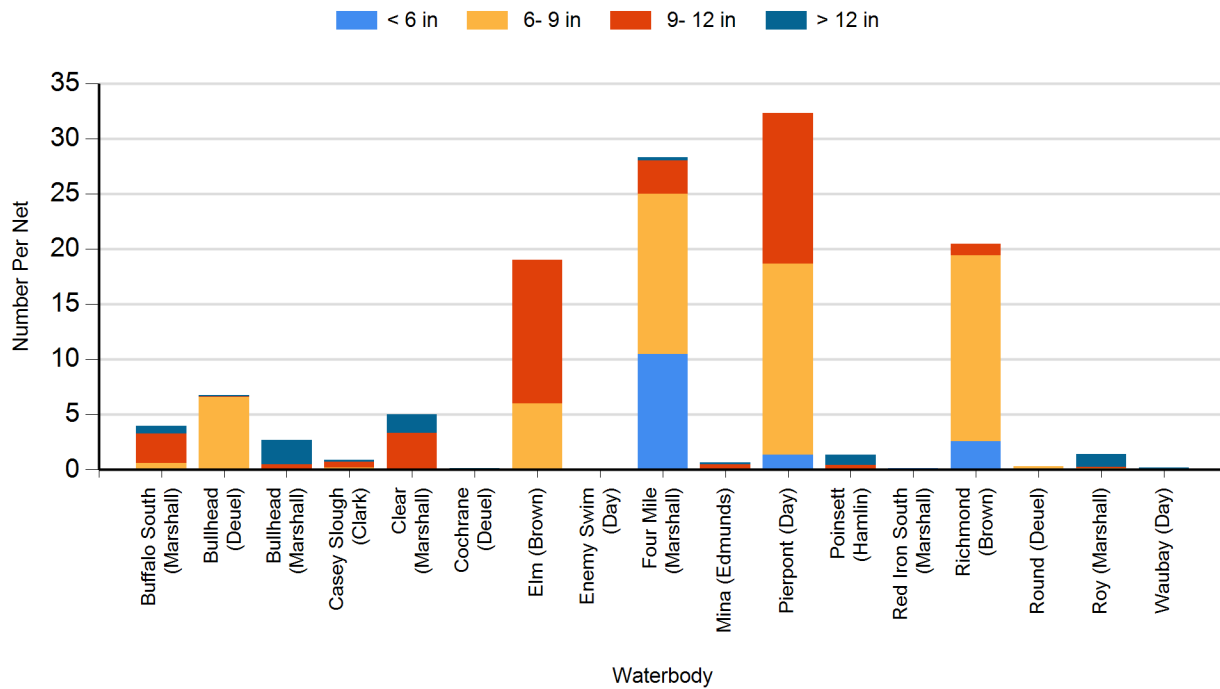

Northeastern Area Lake Survey Results

2024 Black Bullhead Gill Net Catches

2024 Black Crappie Frame Net Catches

2024 Bluegill Frame Net Catches

2024 Channel Catfish Gill Net Catches

2024 Common Carp Gill Net Catches

2024 Largemouth Bass Electro Fishing Catches

2024 Northern Pike Gill Net Catches

2024 Smallmouth Bass Electro Fishing Catches

2024 Walleye Gill Net Catches

2024 White Bass Gill Net Catches

2024 White Sucker Gill Net Catches