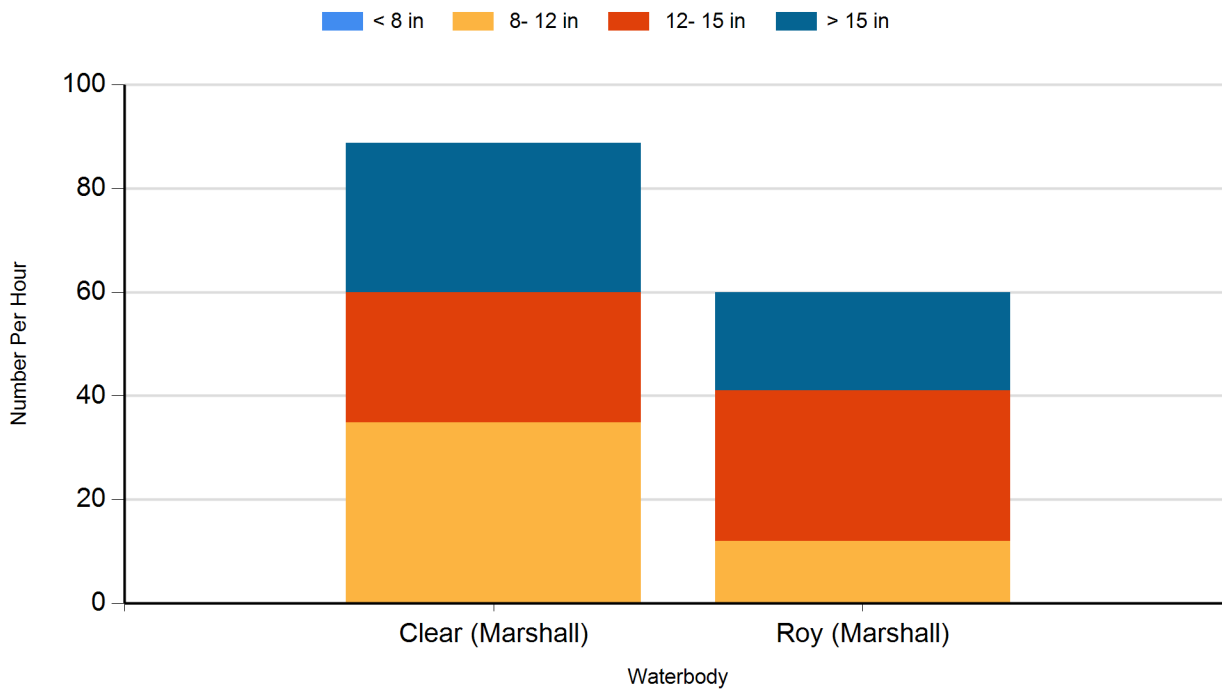

2021 Walleye Gill Net Catches

2021 White Bass Gill Net Catches

2021 White Sucker Gill Net Catches

2021 Yellow Perch Gill Net Catches

2020 Black Bullhead Gill Net Catches

2020 Black Crappie Frame Net Catches

2020 Bluegill Frame Net Catches

2020 Channel Catfish Gill Net Catches

2020 Common Carp Gill Net Catches

2020 Largemouth Bass Electro Fishing Catches

2020 Northern Pike Gill Net Catches

2020 Walleye Gill Net Catches

2020 White Bass Gill Net Catches

2020 White Sucker Gill Net Catches

2020 Yellow Perch Gill Net Catches