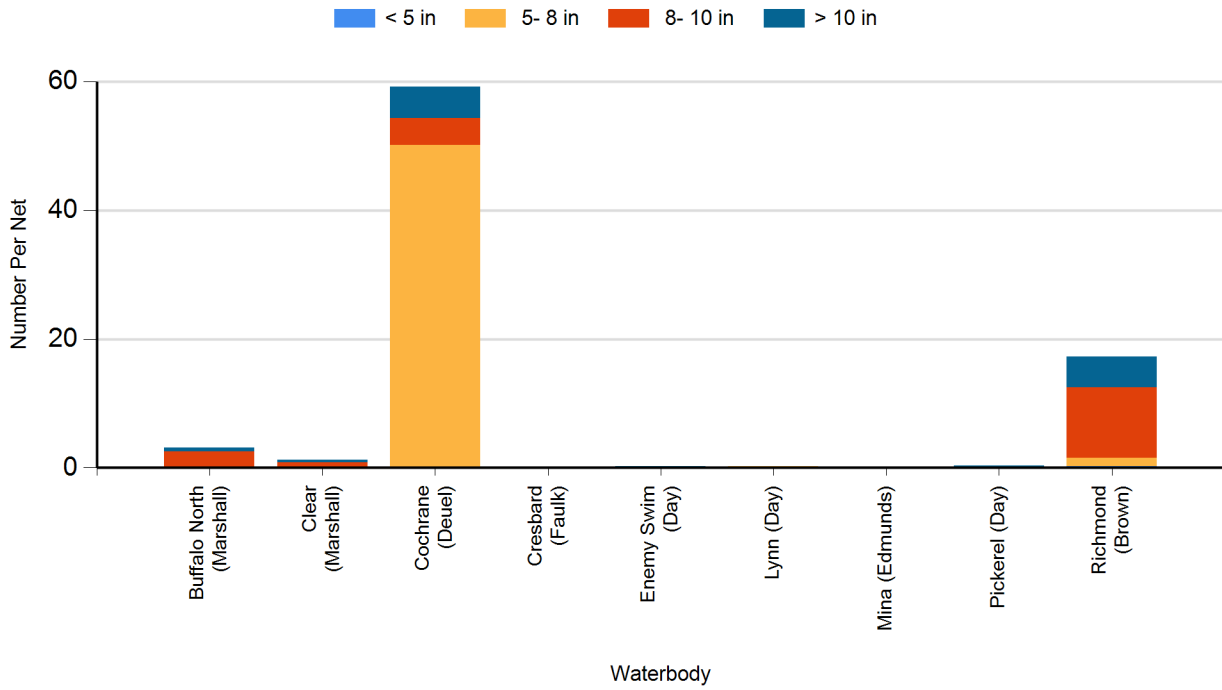

2023 Northern Pike Gill Net Catches

2023 Walleye Gill Net Catches

2023 White Bass Gill Net Catches

2023 White Sucker Gill Net Catches

2023 Yellow Perch Gill Net Catches

2022 Black Bullhead Gill Net Catches

2022 Black Crappie Frame Net Catches

2022 Bluegill Frame Net Catches

2022 Channel Catfish Gill Net Catches

2022 Common Carp Gill Net Catches

2022 Largemouth Bass Electro Fishing Catches

2022 Northern Pike Gill Net Catches