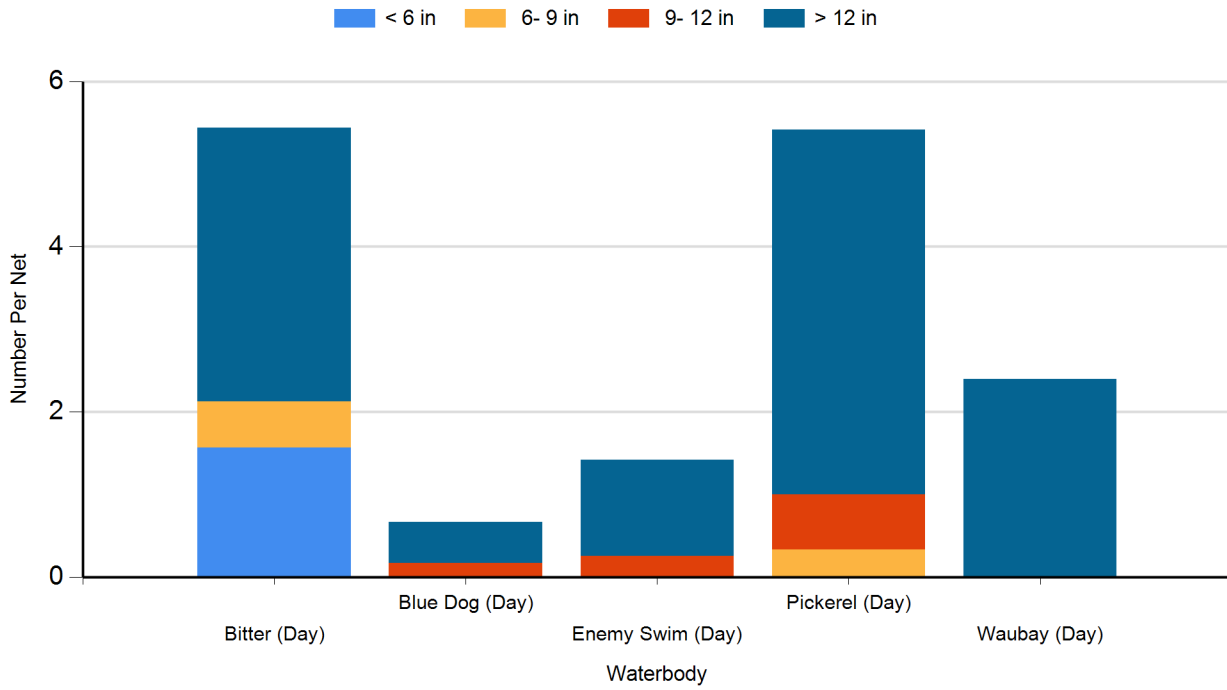

2021 Walleye Gill Net Catches

2021 White Bass Gill Net Catches

2021 White Sucker Gill Net Catches

2021 Yellow Perch Gill Net Catches

2020 Black Bullhead Gill Net Catches

2020 Black Crappie Frame Net Catches

2020 Bluegill Frame Net Catches

2020 Channel Catfish Gill Net Catches

2020 Common Carp Gill Net Catches

2020 Largemouth Bass Electro Fishing Catches

2020 Northern Pike Gill Net Catches

2020 Walleye Gill Net Catches

2020 White Bass Gill Net Catches

2020 White Sucker Gill Net Catches

2020 Yellow Perch Gill Net Catches