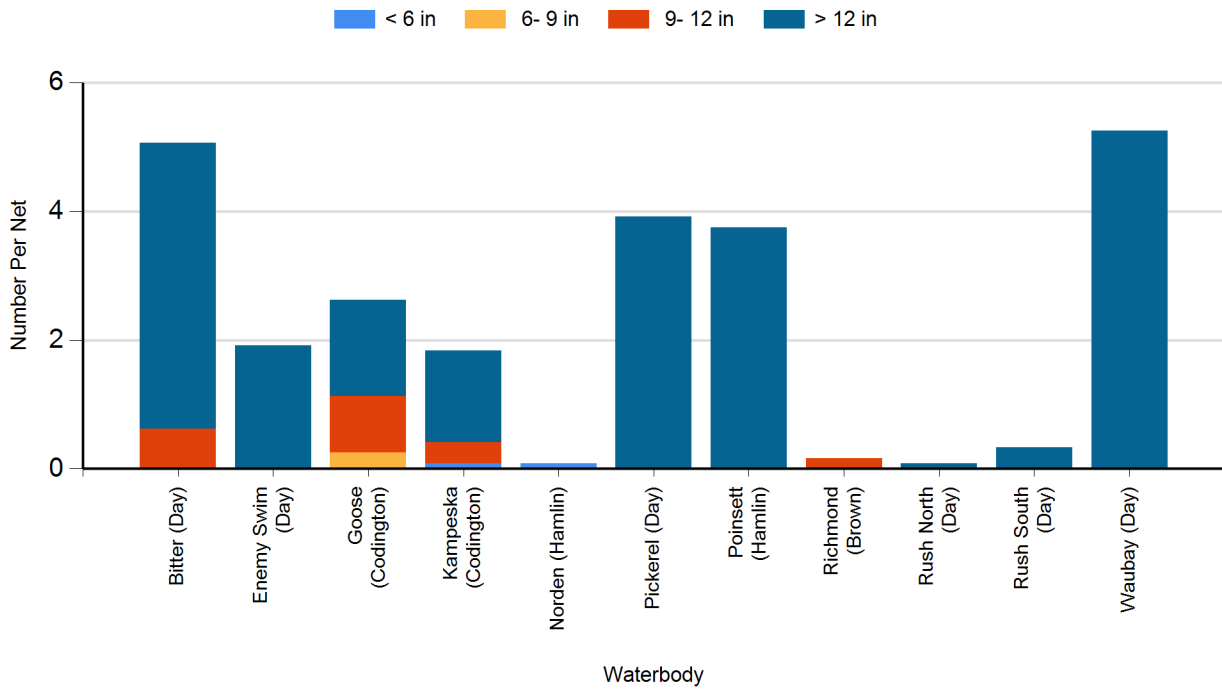

2022 Black Crappie Frame Net Catches

2022 Bluegill Frame Net Catches

2022 Channel Catfish Gill Net Catches

2022 Common Carp Gill Net Catches

2022 Largemouth Bass Electro Fishing Catches

2022 Northern Pike Gill Net Catches

2022 Rudd Frame Net Catches

2022 Smallmouth Bass Electro Fishing Catches

2022 Walleye Gill Net Catches

2022 White Bass Gill Net Catches

2022 White Sucker Gill Net Catches

2022 Yellow Perch Gill Net Catches

2021 Black Bullhead Gill Net Catches

2021 Black Crappie Frame Net Catches

2021 Bluegill Frame Net Catches

2021 Channel Catfish Gill Net Catches

2021 Common Carp Gill Net Catches

2021 Northern Pike Gill Net Catches

2021 Walleye Gill Net Catches

2021 White Bass Gill Net Catches

2021 White Sucker Gill Net Catches

2021 Yellow Perch Gill Net Catches

2020 Black Bullhead Gill Net Catches

2020 Black Crappie Frame Net Catches