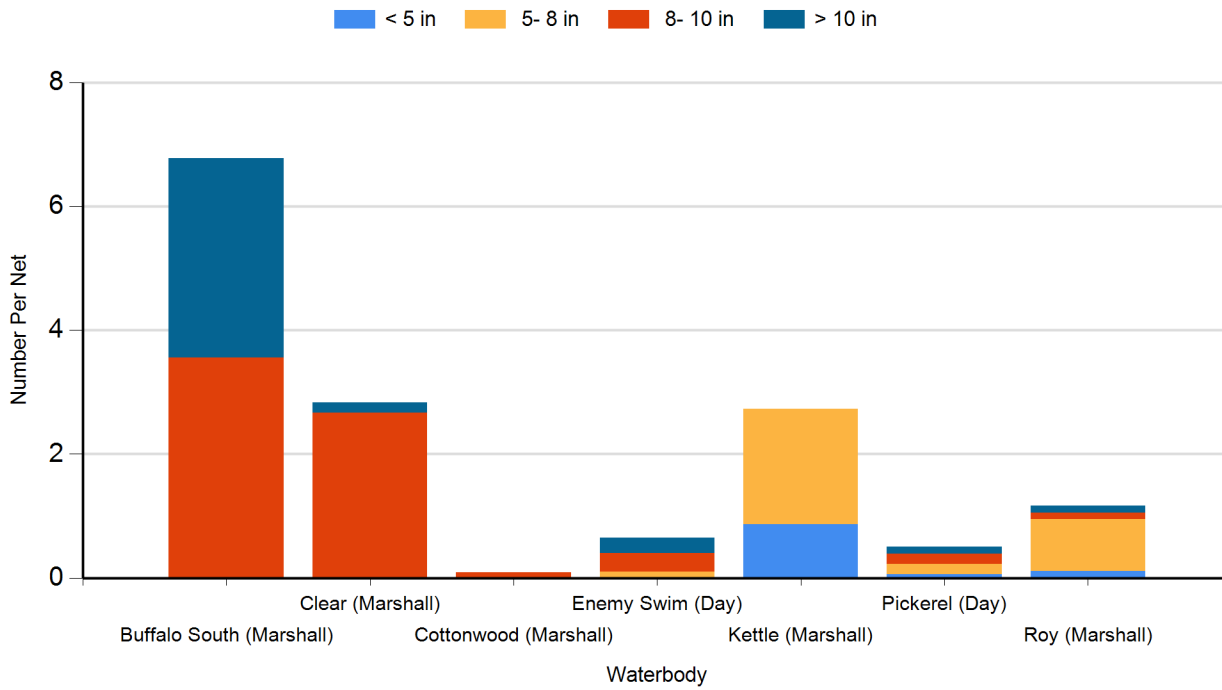

2022 Black Crappie Frame Net Catches

2022 Bluegill Frame Net Catches

2022 Channel Catfish Gill Net Catches

2022 Common Carp Gill Net Catches

2022 Largemouth Bass Electro Fishing Catches

2022 Northern Pike Gill Net Catches

2022 Rudd Frame Net Catches

2022 Smallmouth Bass Electro Fishing Catches

2022 Walleye Gill Net Catches

2022 White Bass Gill Net Catches

2022 White Sucker Gill Net Catches

2022 Yellow Perch Gill Net Catches

2021 Black Bullhead Gill Net Catches

2021 Black Crappie Frame Net Catches

2021 Bluegill Frame Net Catches

2021 Channel Catfish Gill Net Catches

2021 Common Carp Gill Net Catches

2021 Northern Pike Gill Net Catches

2021 Walleye Gill Net Catches

2021 White Bass Gill Net Catches

2021 White Sucker Gill Net Catches

2021 Yellow Perch Gill Net Catches

2020 Black Bullhead Gill Net Catches

2020 Black Crappie Frame Net Catches