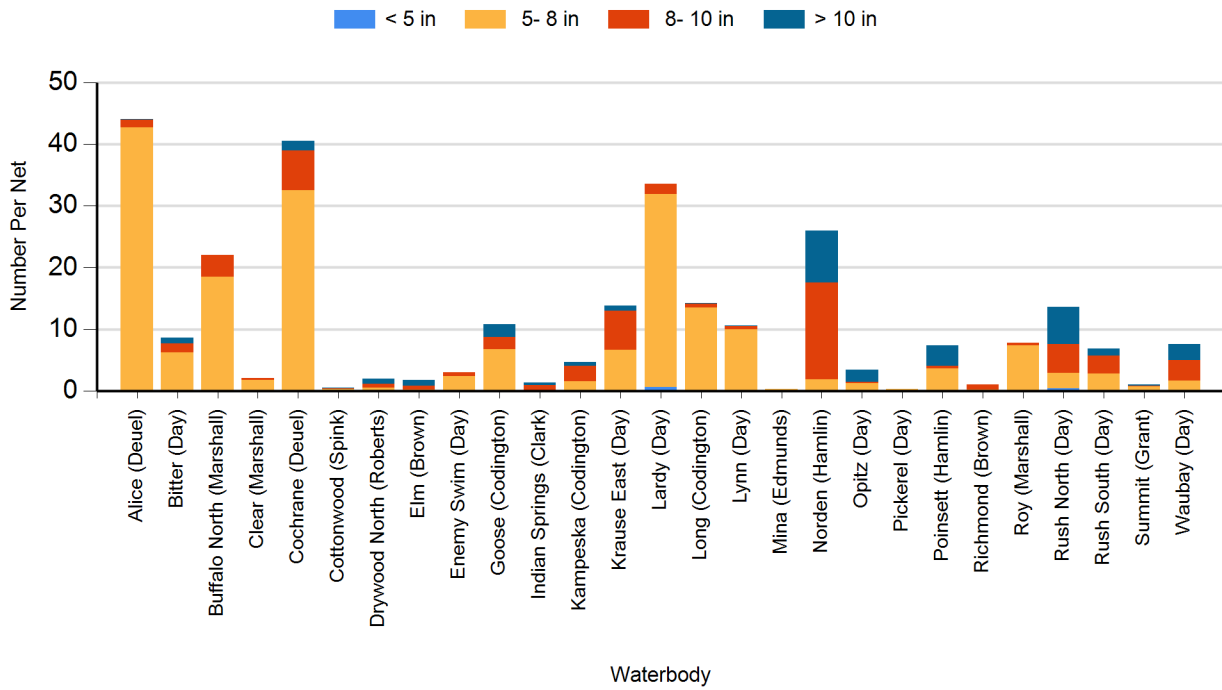

2022 Black Crappie Frame Net Catches

2022 Bluegill Frame Net Catches

2022 Channel Catfish Gill Net Catches

2022 Common Carp Gill Net Catches

2022 Largemouth Bass Electro Fishing Catches

2022 Northern Pike Gill Net Catches

2022 Rudd Frame Net Catches

2022 Smallmouth Bass Electro Fishing Catches

2022 Walleye Gill Net Catches

2022 White Bass Gill Net Catches

2022 White Sucker Gill Net Catches

2022 Yellow Perch Gill Net Catches

2021 Black Bullhead Gill Net Catches

2021 Black Crappie Frame Net Catches

2021 Bluegill Frame Net Catches

2021 Channel Catfish Gill Net Catches

2021 Common Carp Gill Net Catches

2021 Northern Pike Gill Net Catches

2021 Walleye Gill Net Catches

2021 White Bass Gill Net Catches

2021 White Sucker Gill Net Catches

2021 Yellow Perch Gill Net Catches

2020 Black Bullhead Gill Net Catches

2020 Black Crappie Frame Net Catches