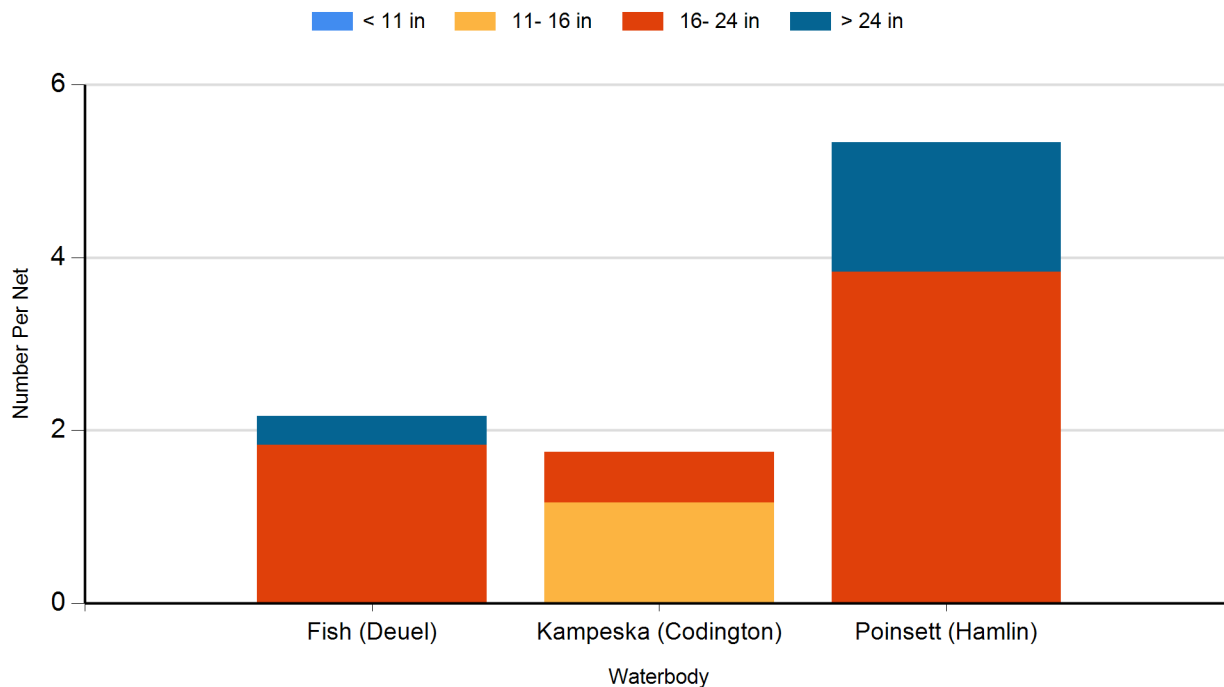

2022 Rudd Frame Net Catches

2022 Smallmouth Bass Electro Fishing Catches

2022 Walleye Gill Net Catches

2022 White Bass Gill Net Catches

2022 White Sucker Gill Net Catches

2022 Yellow Perch Gill Net Catches

2021 Black Bullhead Gill Net Catches

2021 Black Crappie Frame Net Catches

2021 Bluegill Frame Net Catches

2021 Channel Catfish Gill Net Catches

2021 Common Carp Gill Net Catches

2021 Northern Pike Gill Net Catches

2021 Walleye Gill Net Catches

2021 White Bass Gill Net Catches

2021 White Sucker Gill Net Catches

2021 Yellow Perch Gill Net Catches

2020 Black Bullhead Gill Net Catches

2020 Black Crappie Frame Net Catches