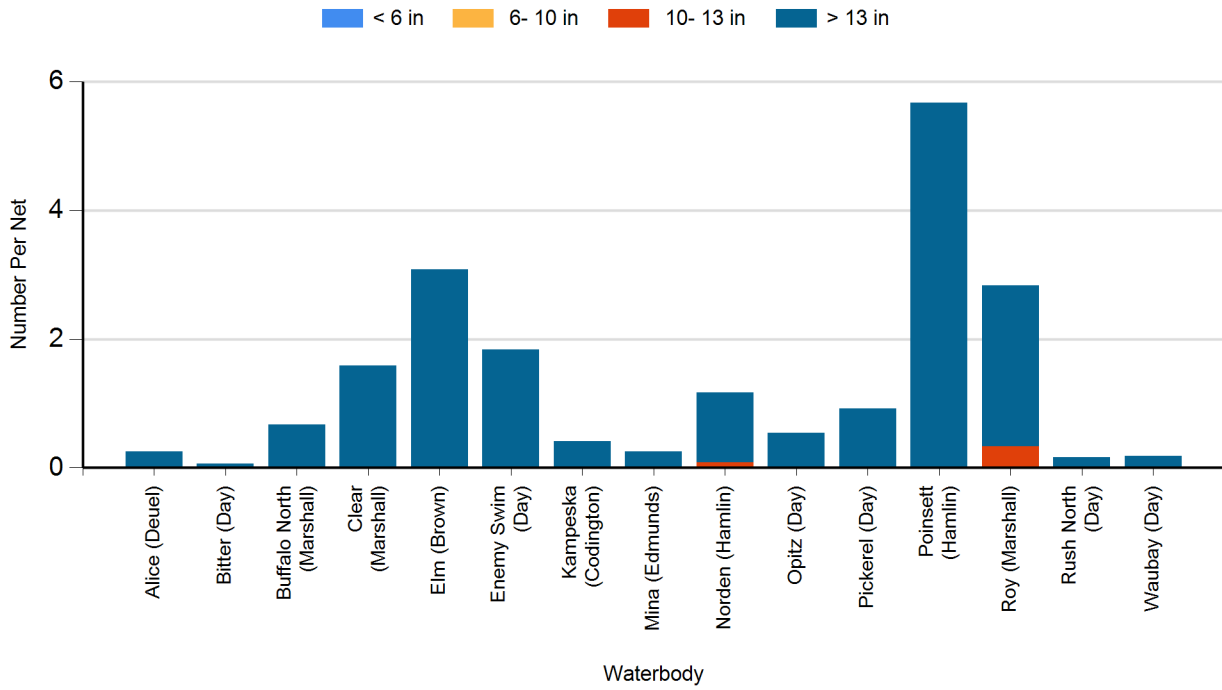

2022 Black Crappie Frame Net Catches

2022 Bluegill Frame Net Catches

2022 Channel Catfish Gill Net Catches

2022 Common Carp Gill Net Catches

2022 Largemouth Bass Electro Fishing Catches

2022 Northern Pike Gill Net Catches

2022 Rudd Frame Net Catches

2022 Smallmouth Bass Electro Fishing Catches

2022 Walleye Gill Net Catches

2022 White Bass Gill Net Catches

2022 White Sucker Gill Net Catches

2022 Yellow Perch Gill Net Catches

2021 Black Bullhead Gill Net Catches

2021 Black Crappie Frame Net Catches

2021 Bluegill Frame Net Catches

2021 Channel Catfish Gill Net Catches

2021 Common Carp Gill Net Catches

2021 Northern Pike Gill Net Catches

2021 Walleye Gill Net Catches

2021 White Bass Gill Net Catches

2021 White Sucker Gill Net Catches

2021 Yellow Perch Gill Net Catches

2020 Black Bullhead Gill Net Catches

2020 Black Crappie Frame Net Catches