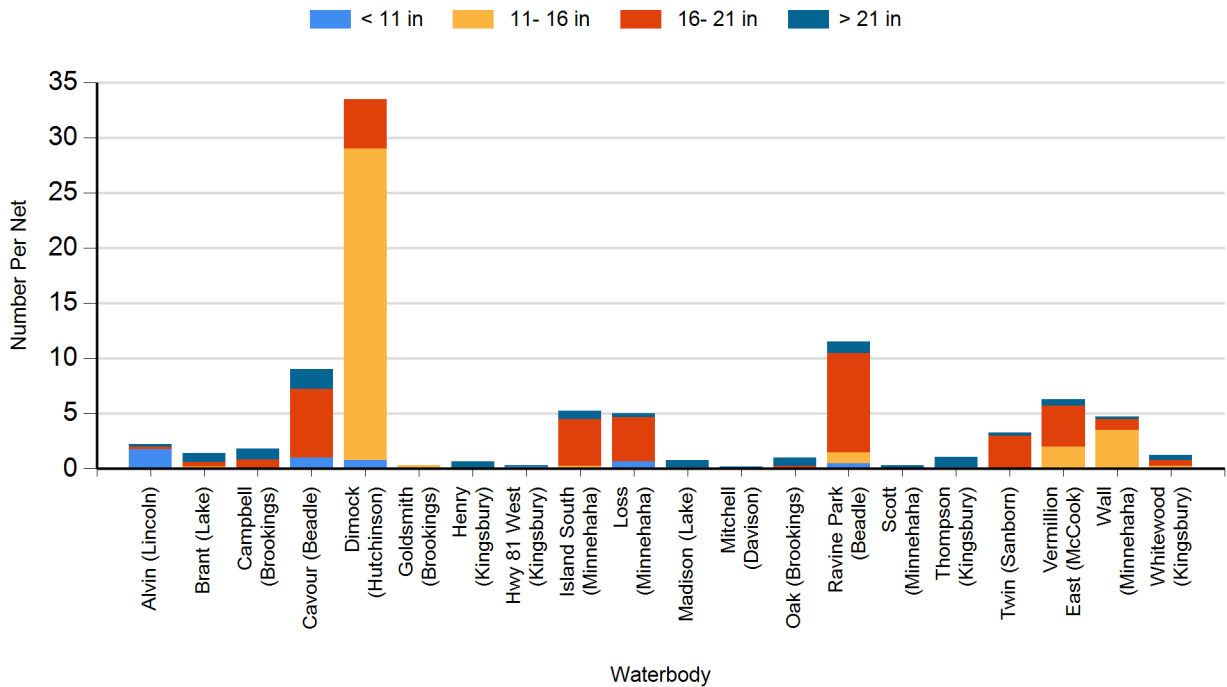

2023 White Bass Gill Net Catches

2023 White Sucker Gill Net Catches

2023 Yellow Perch Gill Net Catches

2022 Black Bullhead Gill Net Catches

2022 Black Crappie Frame Net Catches

2022 Bluegill Frame Net Catches

2022 Channel Catfish Gill Net Catches

2022 Common Carp Gill Net Catches

2022 Largemouth Bass Electro Fishing Catches

2022 Muskellunge Frame Net Catches

2022 Northern Pike Gill Net Catches

2022 Saugeye Gill Net Catches

2022 Walleye Gill Net Catches

2022 White Bass Gill Net Catches

2022 White Crappie Frame Net Catches

2022 White Sucker Gill Net Catches

2022 Yellow Perch Gill Net Catches

2021 Black Bullhead Gill Net Catches