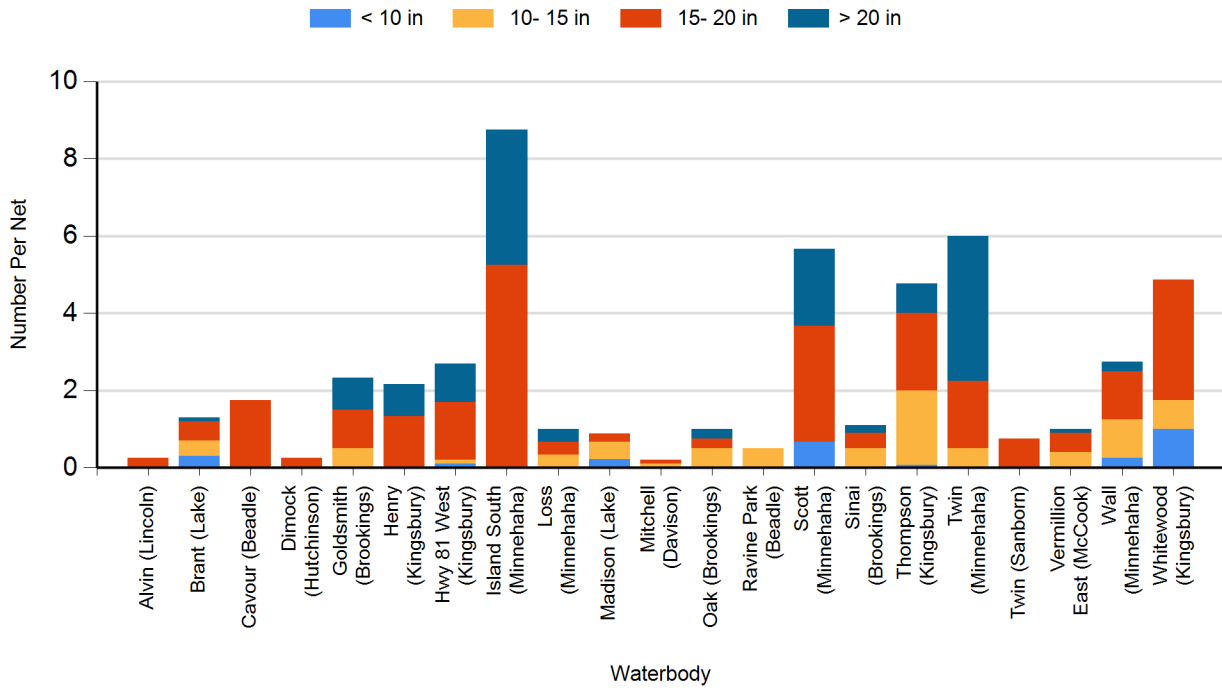

2023 White Bass Gill Net Catches

2023 White Sucker Gill Net Catches

2023 Yellow Perch Gill Net Catches

2022 Black Bullhead Gill Net Catches

2022 Black Crappie Frame Net Catches

2022 Bluegill Frame Net Catches

2022 Channel Catfish Gill Net Catches

2022 Common Carp Gill Net Catches

2022 Largemouth Bass Electro Fishing Catches

2022 Muskellunge Frame Net Catches

2022 Northern Pike Gill Net Catches

2022 Saugeye Gill Net Catches

2022 Walleye Gill Net Catches

2022 White Bass Gill Net Catches

2022 White Crappie Frame Net Catches

2022 White Sucker Gill Net Catches

2022 Yellow Perch Gill Net Catches

2021 Black Bullhead Gill Net Catches