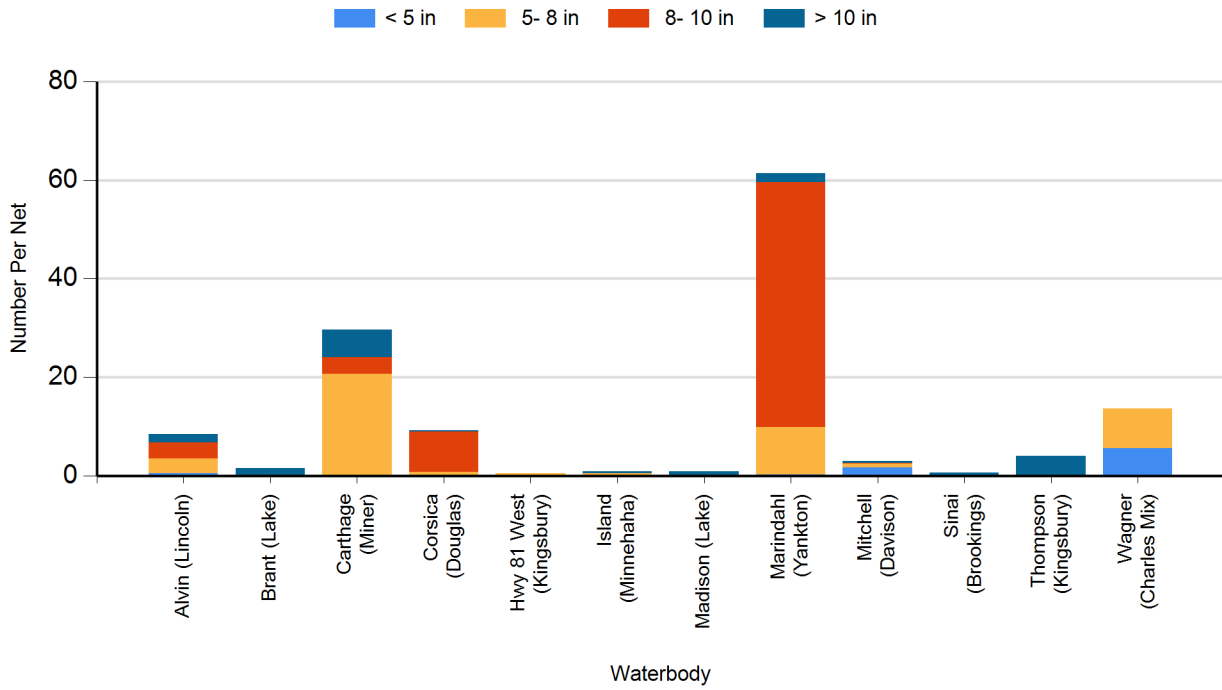

2024 White Crappie Frame Net Catches

2024 White Sucker Gill Net Catches

2024 Yellow Perch Gill Net Catches

2023 Black Bullhead Gill Net Catches

2023 Black Crappie Frame Net Catches

2023 Bluegill Frame Net Catches

2023 Channel Catfish Gill Net Catches

2023 Common Carp Gill Net Catches

2023 Largemouth Bass Electro Fishing Catches

2023 Muskellunge Frame Net Catches

2023 Northern Pike Gill Net Catches

2023 Walleye Gill Net Catches