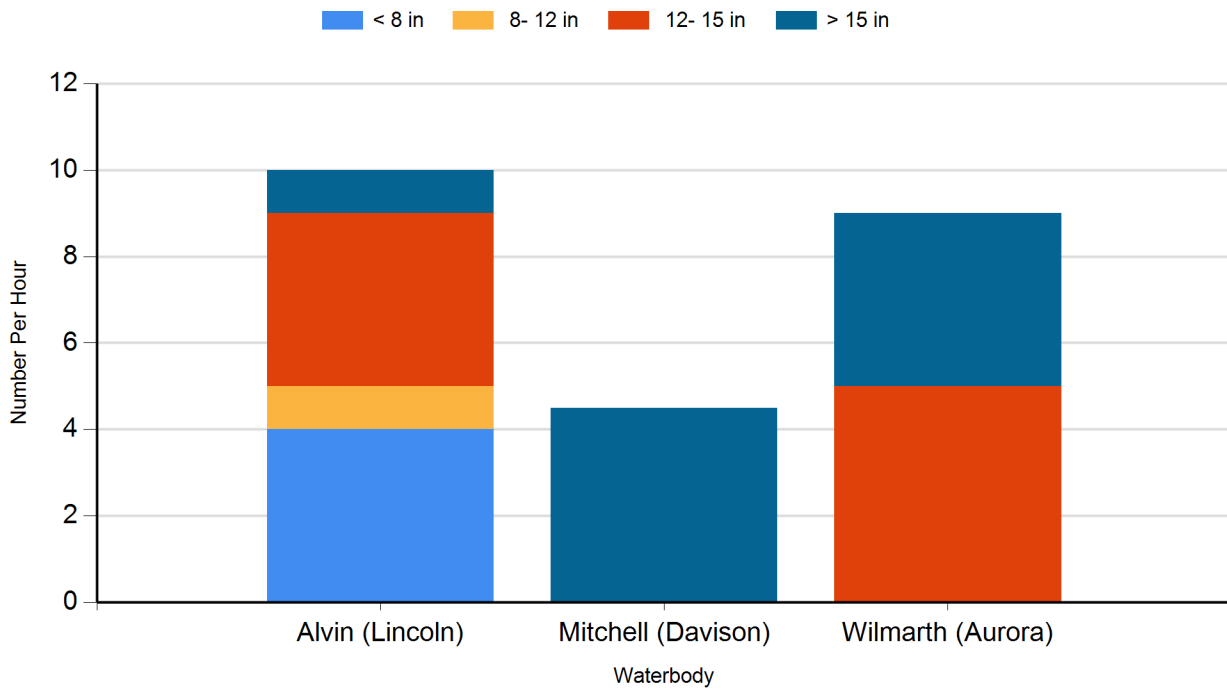

2022 Walleye Gill Net Catches

2022 White Bass Gill Net Catches

2022 White Crappie Frame Net Catches

2022 White Sucker Gill Net Catches

2022 Yellow Perch Gill Net Catches

2021 Black Bullhead Gill Net Catches

2021 Black Crappie Frame Net Catches

2021 Bluegill Frame Net Catches

2021 Channel Catfish Gill Net Catches

2021 Common Carp Gill Net Catches

2021 Largemouth Bass Electro Fishing Catches

2021 Muskellunge Frame Net Catches

2021 Northern Pike Gill Net Catches

2021 Saugeye Gill Net Catches

2021 Walleye Gill Net Catches

2021 White Bass Gill Net Catches

2021 White Crappie Frame Net Catches

2021 White Sucker Gill Net Catches

2021 Yellow Perch Gill Net Catches