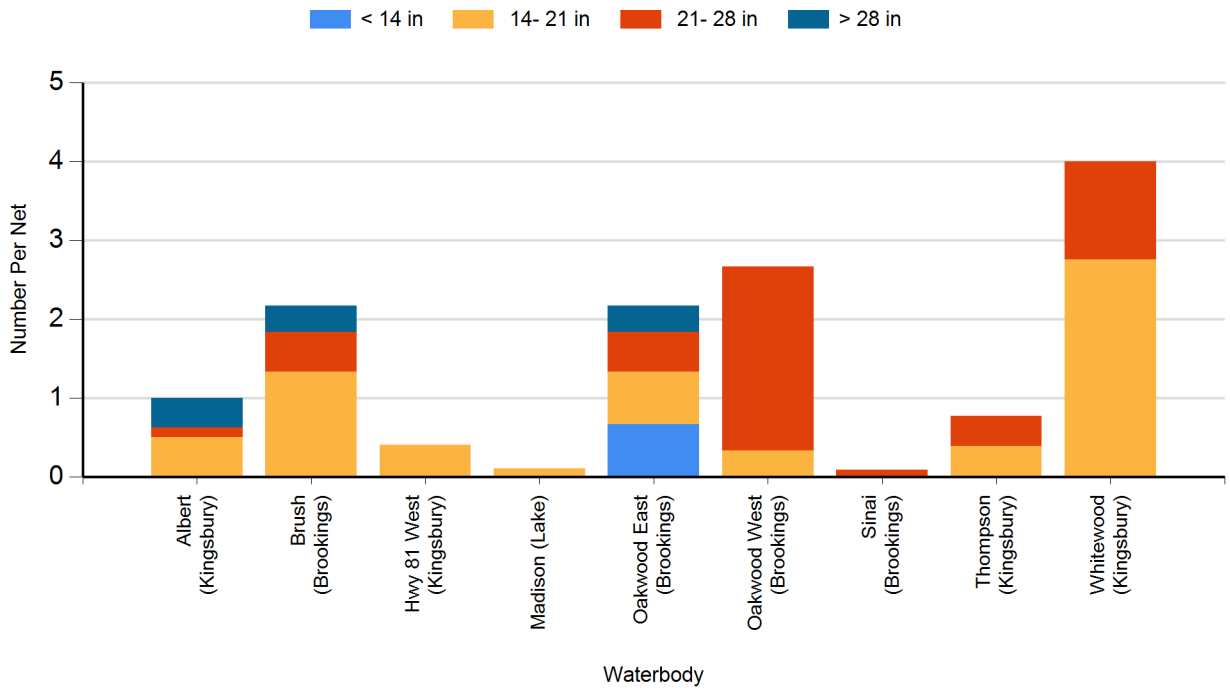

2021 Northern Pike Gill Net Catches

2021 Saugeye Gill Net Catches

2021 Walleye Gill Net Catches

2021 White Bass Gill Net Catches

2021 White Crappie Frame Net Catches

2021 White Sucker Gill Net Catches

2021 Yellow Perch Gill Net Catches

2020 Black Bullhead Gill Net Catches

2020 Black Crappie Frame Net Catches

2020 Bluegill Frame Net Catches

2020 Channel Catfish Gill Net Catches

2020 Common Carp Gill Net Catches

2020 Largemouth Bass Electro Fishing Catches

2020 Northern Pike Gill Net Catches

2020 Walleye Gill Net Catches

2020 White Bass Gill Net Catches

2020 White Sucker Gill Net Catches

2020 Yellow Perch Gill Net Catches