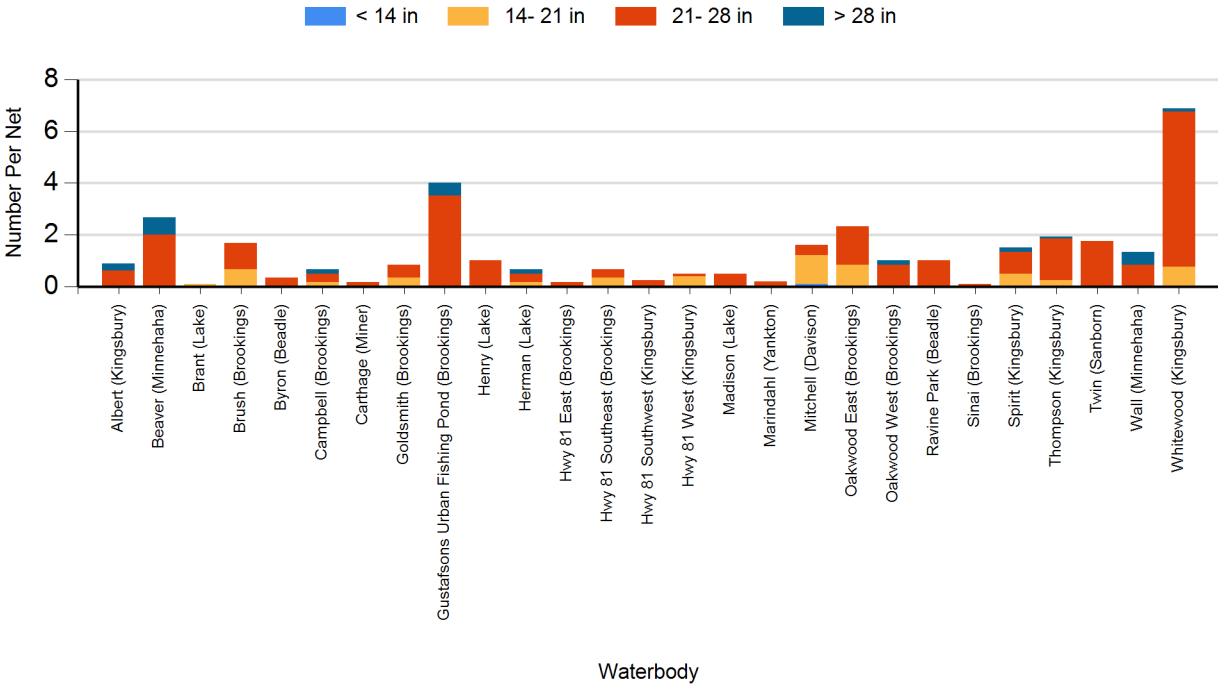

2022 Walleye Gill Net Catches

2022 White Bass Gill Net Catches

2022 White Crappie Frame Net Catches

2022 White Sucker Gill Net Catches

2022 Yellow Perch Gill Net Catches

2021 Black Bullhead Gill Net Catches

2021 Black Crappie Frame Net Catches

2021 Bluegill Frame Net Catches

2021 Channel Catfish Gill Net Catches

2021 Common Carp Gill Net Catches

2021 Largemouth Bass Electro Fishing Catches

2021 Muskellunge Frame Net Catches

2021 Northern Pike Gill Net Catches

2021 Saugeye Gill Net Catches

2021 Walleye Gill Net Catches

2021 White Bass Gill Net Catches

2021 White Crappie Frame Net Catches

2021 White Sucker Gill Net Catches

2021 Yellow Perch Gill Net Catches