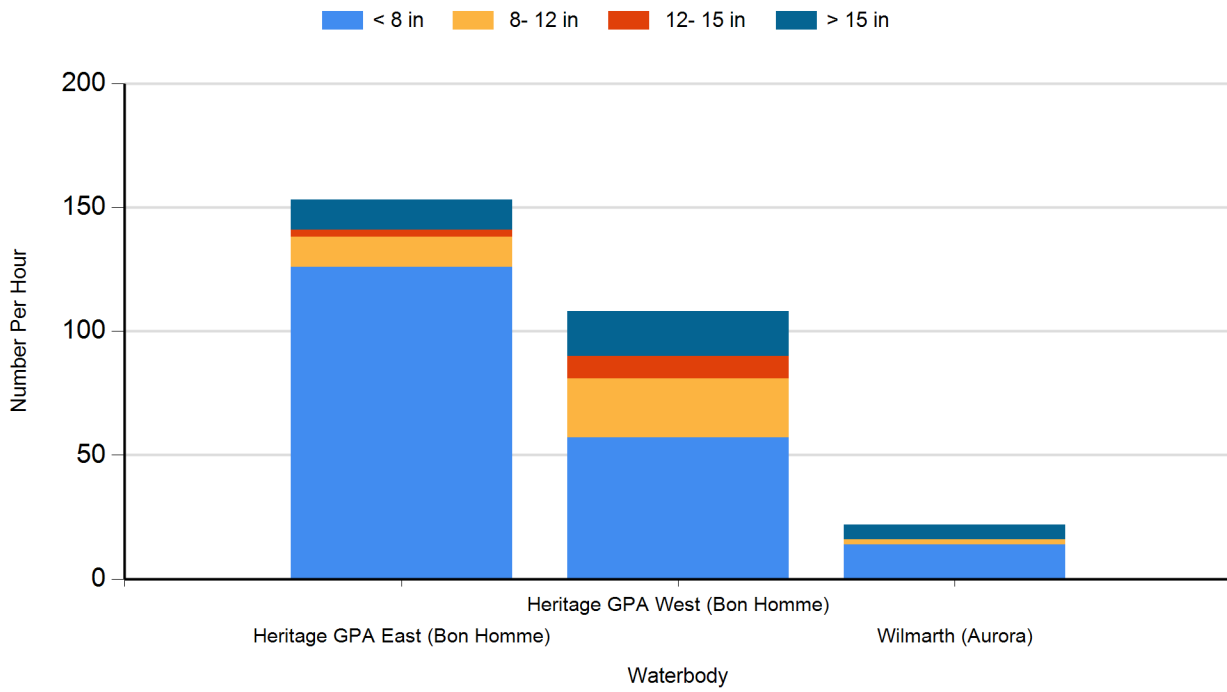

2024 Largemouth Bass Electro Fishing Catches