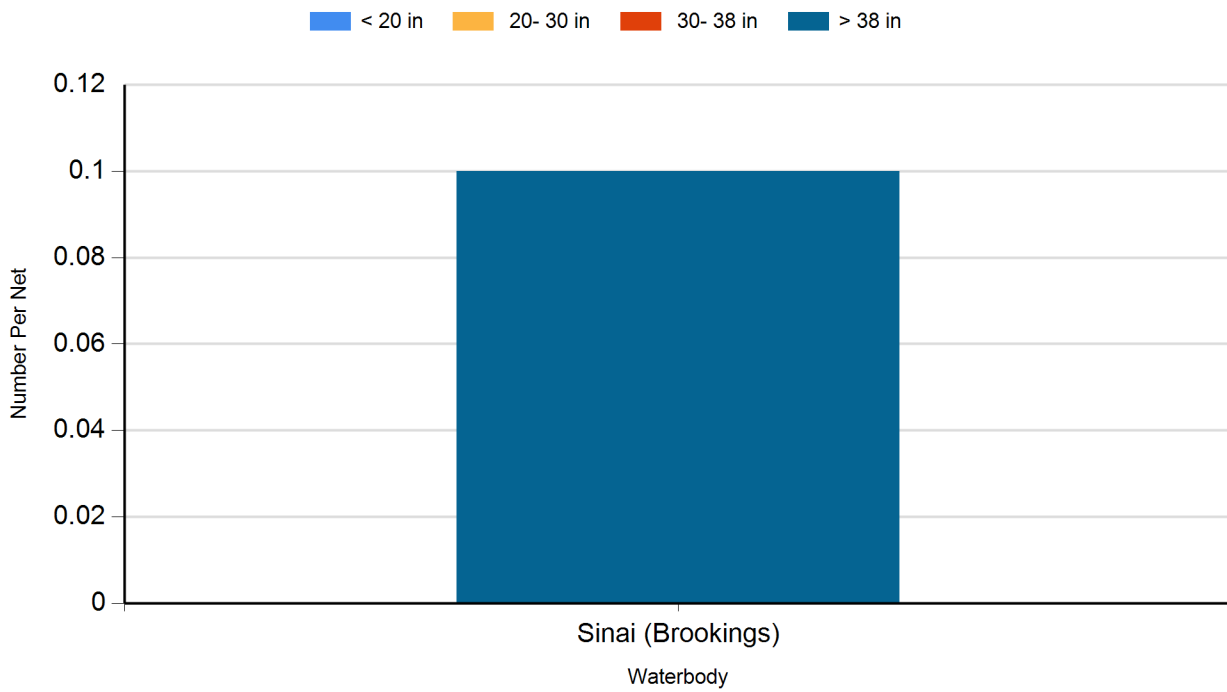

2024 Muskellunge Frame Net Catches