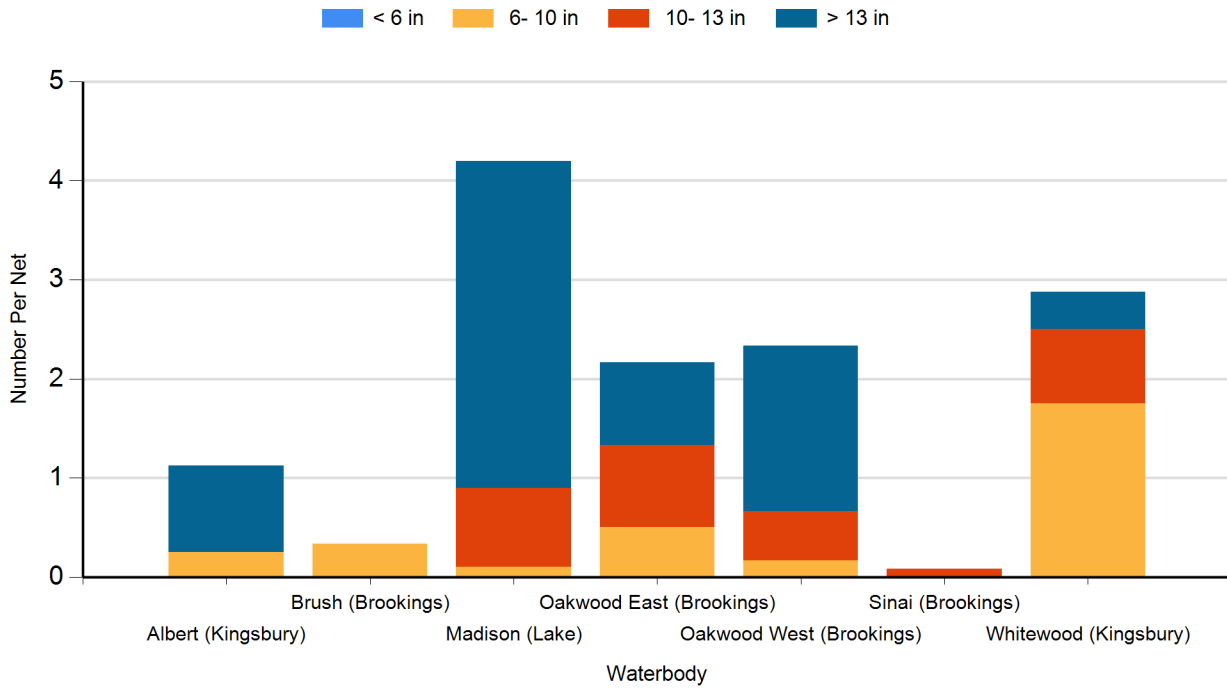

2020 Black Bullhead Gill Net Catches

2020 Black Crappie Frame Net Catches

2020 Bluegill Frame Net Catches

2020 Channel Catfish Gill Net Catches

2020 Common Carp Gill Net Catches

2020 Largemouth Bass Electro Fishing Catches

2020 Northern Pike Gill Net Catches

2020 Walleye Gill Net Catches

2020 White Bass Gill Net Catches

2020 White Sucker Gill Net Catches

2020 Yellow Perch Gill Net Catches