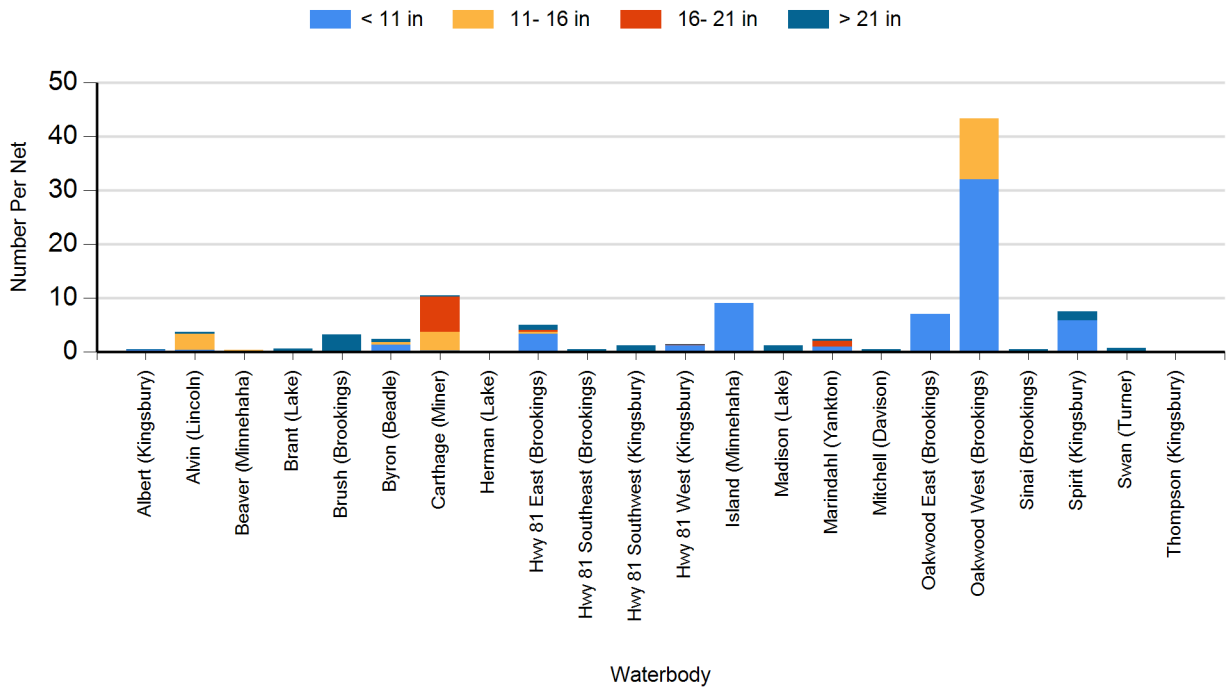

2023 Common Carp Gill Net Catches