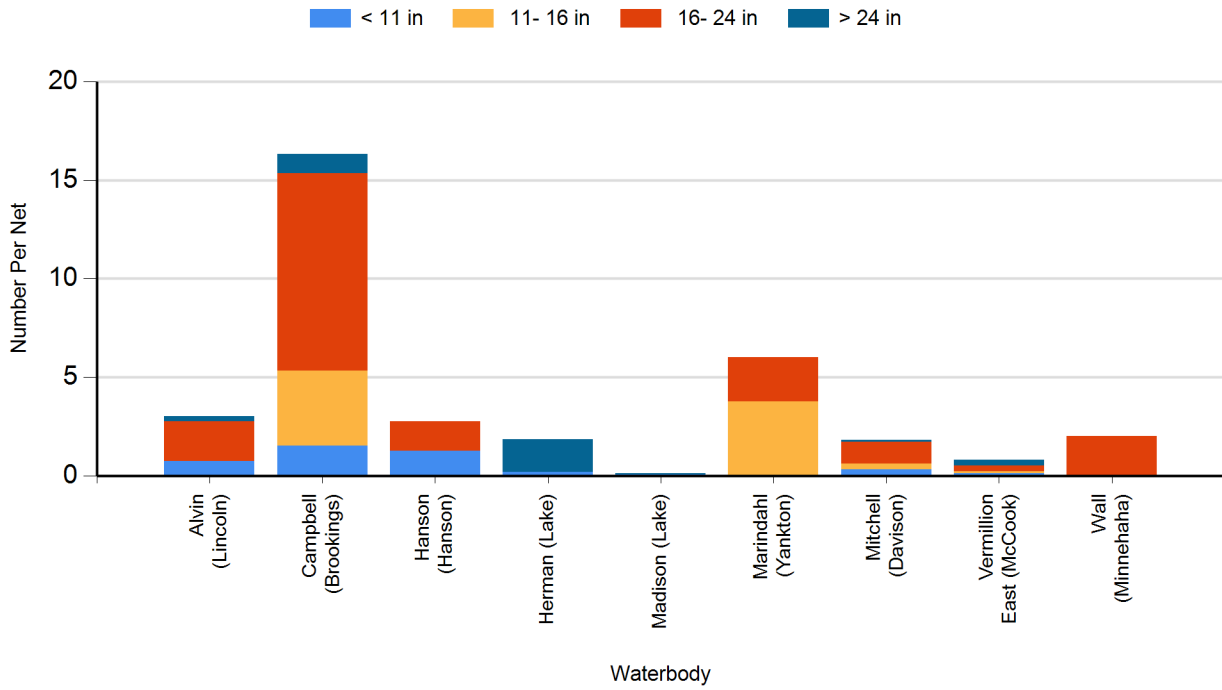

Southeastern Area Lake Survey Results

2024 Black Bullhead Gill Net Catches

2024 Black Crappie Frame Net Catches

2024 Bluegill Frame Net Catches

2024 Channel Catfish Gill Net Catches

2024 Common Carp Gill Net Catches