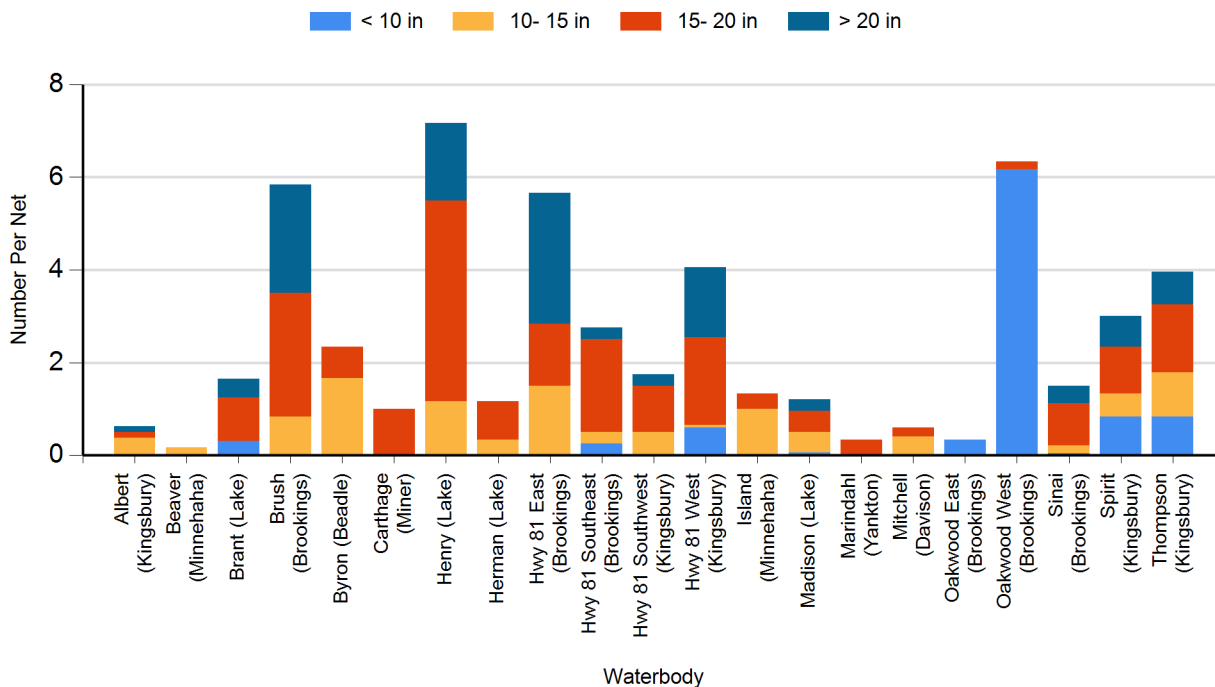

2024 White Crappie Frame Net Catches

2024 White Sucker Gill Net Catches

2024 Yellow Perch Gill Net Catches

2023 Black Bullhead Gill Net Catches

2023 Black Crappie Frame Net Catches

2023 Bluegill Frame Net Catches

2023 Channel Catfish Gill Net Catches

2023 Common Carp Gill Net Catches

2023 Largemouth Bass Electro Fishing Catches

2023 Muskellunge Frame Net Catches

2023 Northern Pike Gill Net Catches

2023 Walleye Gill Net Catches

2023 White Bass Gill Net Catches

2023 White Sucker Gill Net Catches

2023 Yellow Perch Gill Net Catches

2022 Black Bullhead Gill Net Catches

2022 Black Crappie Frame Net Catches

2022 Bluegill Frame Net Catches