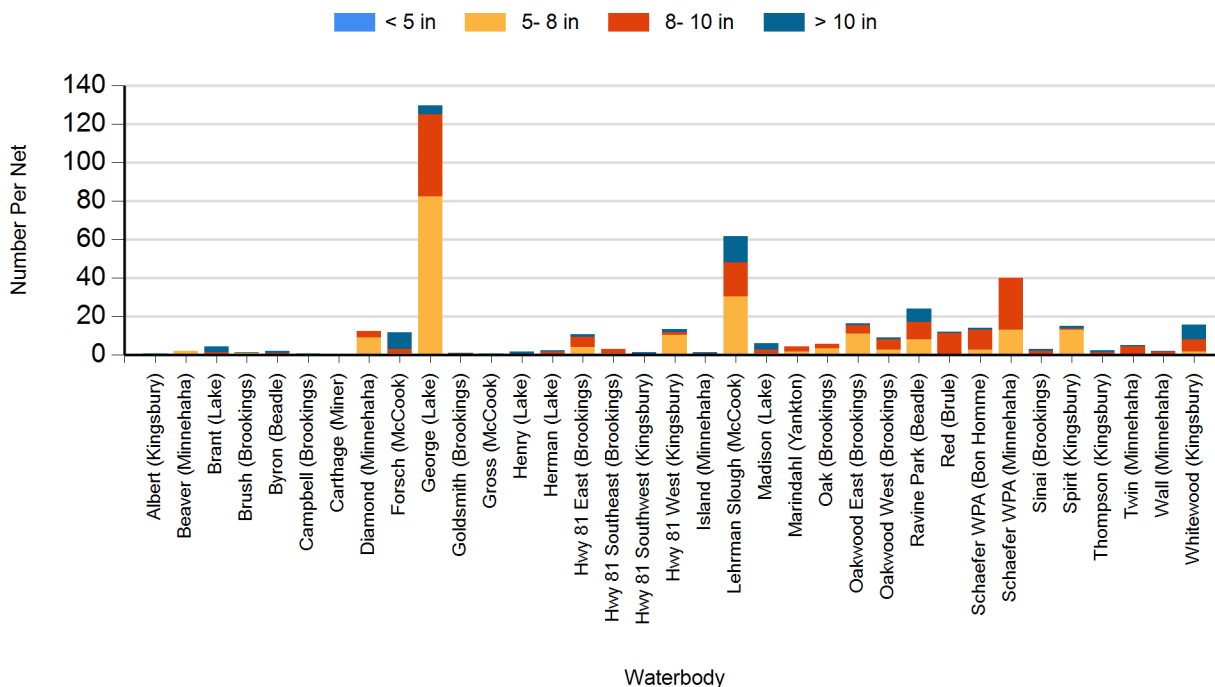

2021 Black Crappie Frame Net Catches

2021 Bluegill Frame Net Catches

2021 Channel Catfish Gill Net Catches

2021 Common Carp Gill Net Catches

2021 Largemouth Bass Electro Fishing Catches

2021 Muskellunge Frame Net Catches

2021 Northern Pike Gill Net Catches

2021 Saugeye Gill Net Catches

2021 Walleye Gill Net Catches

2021 White Bass Gill Net Catches

2021 White Crappie Frame Net Catches

2021 White Sucker Gill Net Catches

2021 Yellow Perch Gill Net Catches

2020 Black Bullhead Gill Net Catches

2020 Black Crappie Frame Net Catches

2020 Bluegill Frame Net Catches

2020 Channel Catfish Gill Net Catches

2020 Common Carp Gill Net Catches

2020 Largemouth Bass Electro Fishing Catches

2020 Northern Pike Gill Net Catches

2020 Walleye Gill Net Catches

2020 White Bass Gill Net Catches

2020 White Sucker Gill Net Catches

2020 Yellow Perch Gill Net Catches