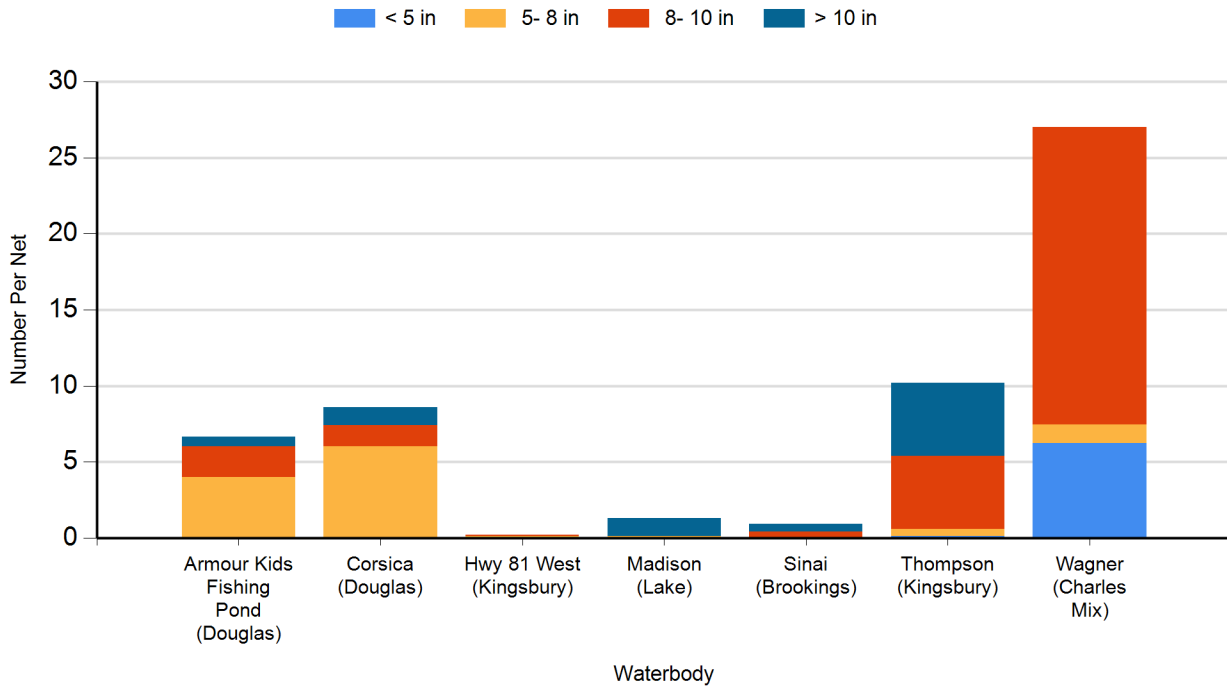

2021 Black Crappie Frame Net Catches

2021 Bluegill Frame Net Catches

2021 Channel Catfish Gill Net Catches

2021 Common Carp Gill Net Catches

2021 Largemouth Bass Electro Fishing Catches

2021 Muskellunge Frame Net Catches

2021 Northern Pike Gill Net Catches

2021 Saugeye Gill Net Catches

2021 Walleye Gill Net Catches

2021 White Bass Gill Net Catches

2021 White Crappie Frame Net Catches

2021 White Sucker Gill Net Catches

2021 Yellow Perch Gill Net Catches

2020 Black Bullhead Gill Net Catches

2020 Black Crappie Frame Net Catches

2020 Bluegill Frame Net Catches

2020 Channel Catfish Gill Net Catches

2020 Common Carp Gill Net Catches

2020 Largemouth Bass Electro Fishing Catches

2020 Northern Pike Gill Net Catches

2020 Walleye Gill Net Catches

2020 White Bass Gill Net Catches

2020 White Sucker Gill Net Catches

2020 Yellow Perch Gill Net Catches