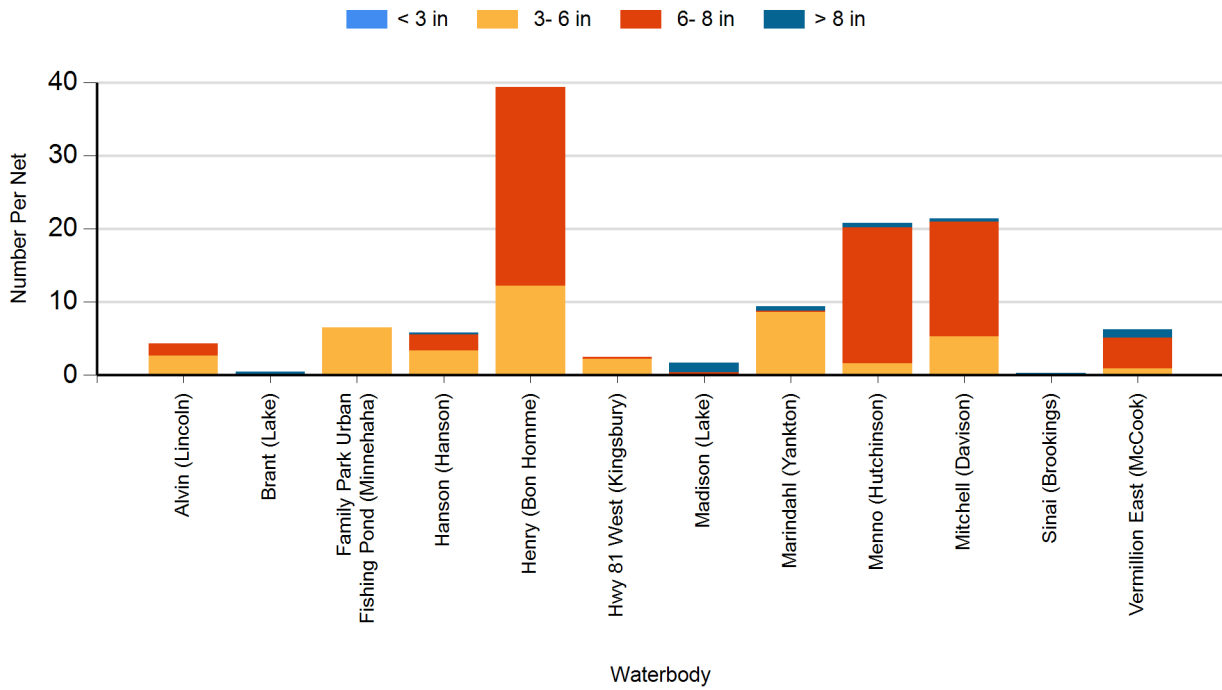

Southeastern Area Lake Survey Results

2024 Black Bullhead Gill Net Catches

2024 Black Crappie Frame Net Catches

2024 Bluegill Frame Net Catches

2024 Channel Catfish Gill Net Catches

2024 Common Carp Gill Net Catches