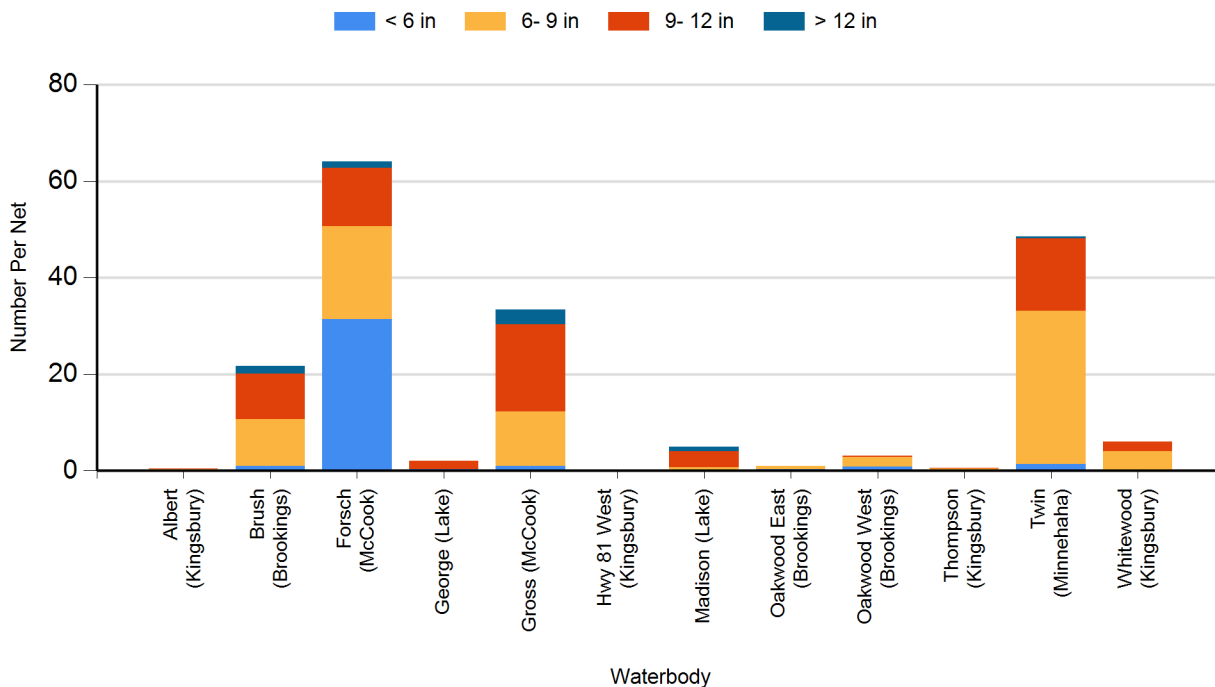

2022 Walleye Gill Net Catches

2022 White Bass Gill Net Catches

2022 White Crappie Frame Net Catches

2022 White Sucker Gill Net Catches

2022 Yellow Perch Gill Net Catches

2021 Black Bullhead Gill Net Catches

2021 Black Crappie Frame Net Catches

2021 Bluegill Frame Net Catches

2021 Channel Catfish Gill Net Catches

2021 Common Carp Gill Net Catches

2021 Largemouth Bass Electro Fishing Catches

2021 Muskellunge Frame Net Catches

2021 Northern Pike Gill Net Catches

2021 Saugeye Gill Net Catches

2021 Walleye Gill Net Catches

2021 White Bass Gill Net Catches

2021 White Crappie Frame Net Catches

2021 White Sucker Gill Net Catches

2021 Yellow Perch Gill Net Catches

2020 Black Bullhead Gill Net Catches

2020 Black Crappie Frame Net Catches

2020 Bluegill Frame Net Catches

2020 Channel Catfish Gill Net Catches

2020 Common Carp Gill Net Catches

2020 Largemouth Bass Electro Fishing Catches