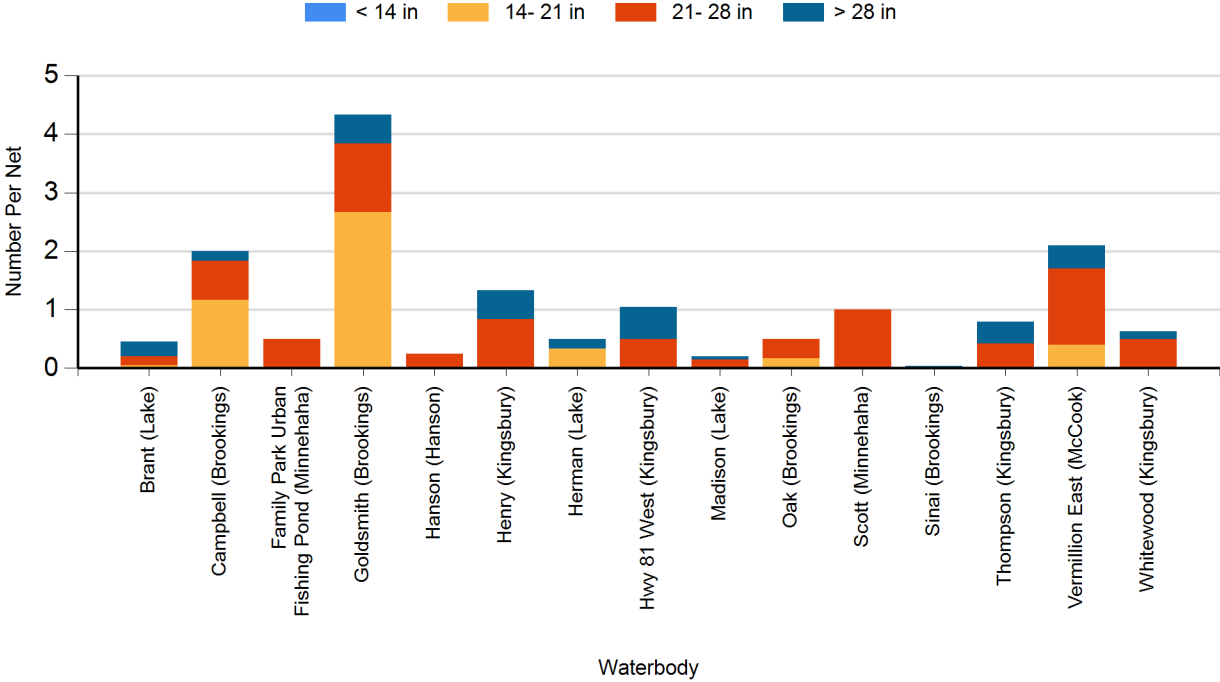

2024 Northern Pike Gill Net Catches