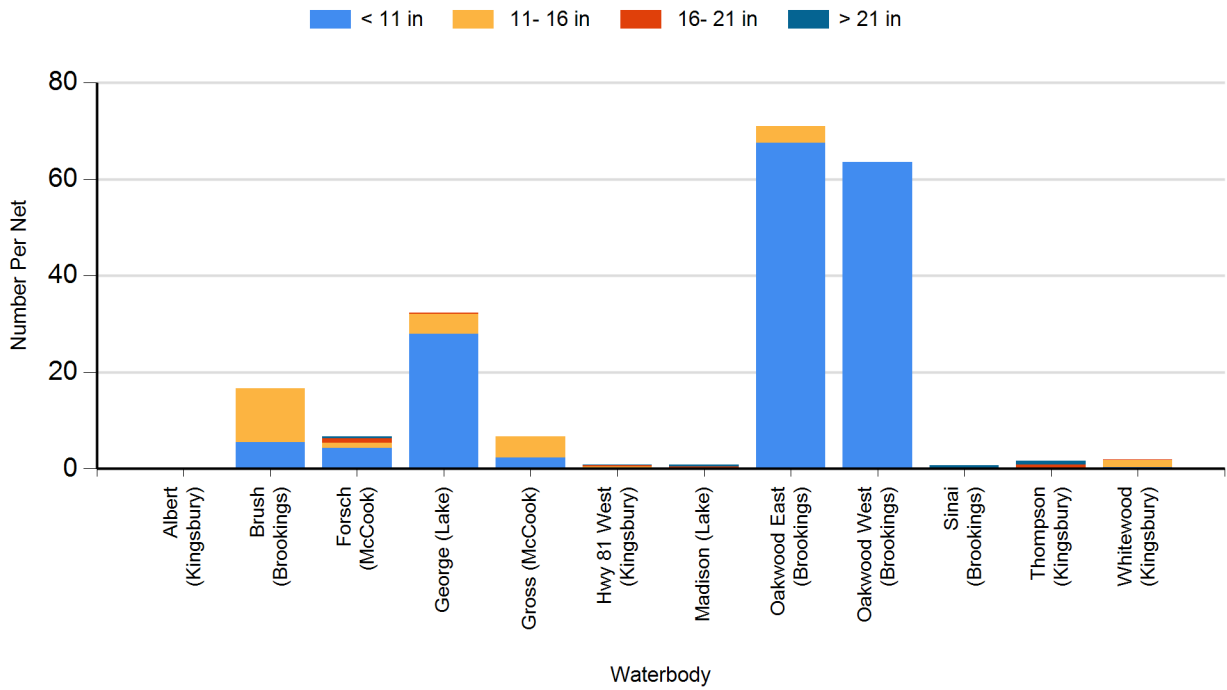

2021 Northern Pike Gill Net Catches

2021 Saugeye Gill Net Catches

2021 Walleye Gill Net Catches

2021 White Bass Gill Net Catches

2021 White Crappie Frame Net Catches

2021 White Sucker Gill Net Catches

2021 Yellow Perch Gill Net Catches

2020 Black Bullhead Gill Net Catches

2020 Black Crappie Frame Net Catches

2020 Bluegill Frame Net Catches

2020 Channel Catfish Gill Net Catches

2020 Common Carp Gill Net Catches

2020 Largemouth Bass Electro Fishing Catches

2020 Northern Pike Gill Net Catches

2020 Walleye Gill Net Catches

2020 White Bass Gill Net Catches

2020 White Sucker Gill Net Catches

2020 Yellow Perch Gill Net Catches