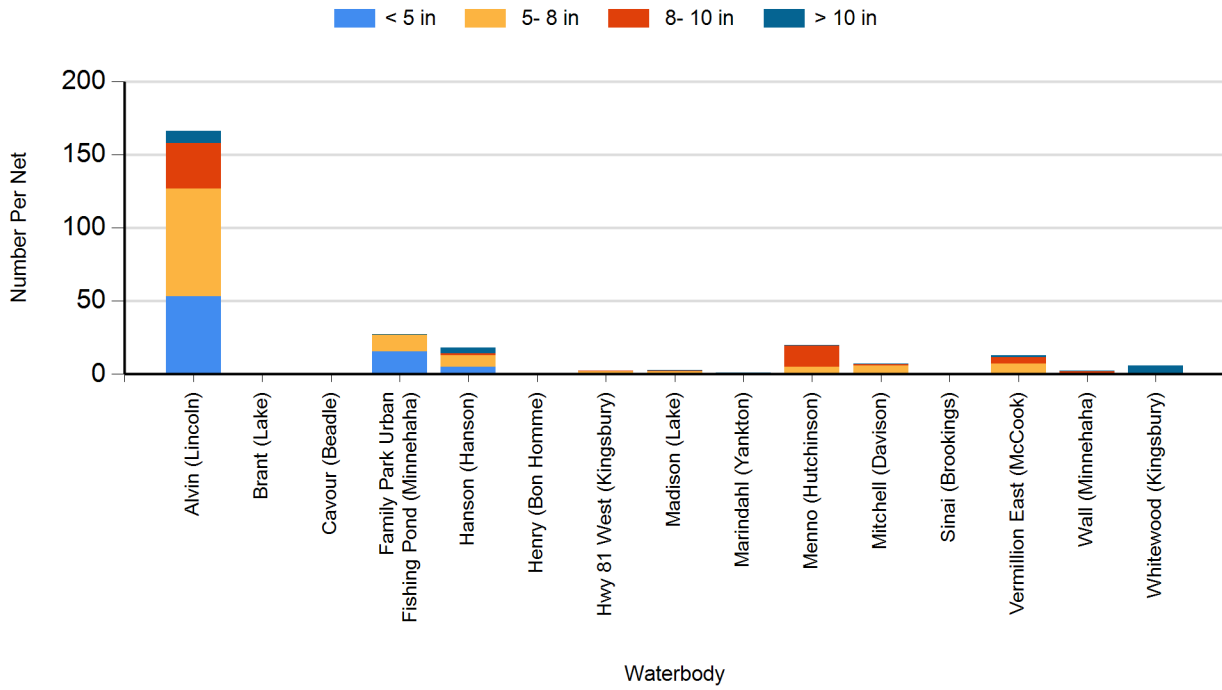

Southeastern Area Lake Survey Results

2024 Black Bullhead Gill Net Catches

2024 Black Crappie Frame Net Catches

2024 Bluegill Frame Net Catches

2024 Channel Catfish Gill Net Catches

2024 Common Carp Gill Net Catches

2024 Largemouth Bass Electro Fishing Catches

2024 Muskellunge Frame Net Catches

2024 Northern Pike Gill Net Catches

2024 Saugeye Gill Net Catches

2024 Walleye Gill Net Catches

2024 White Bass Gill Net Catches