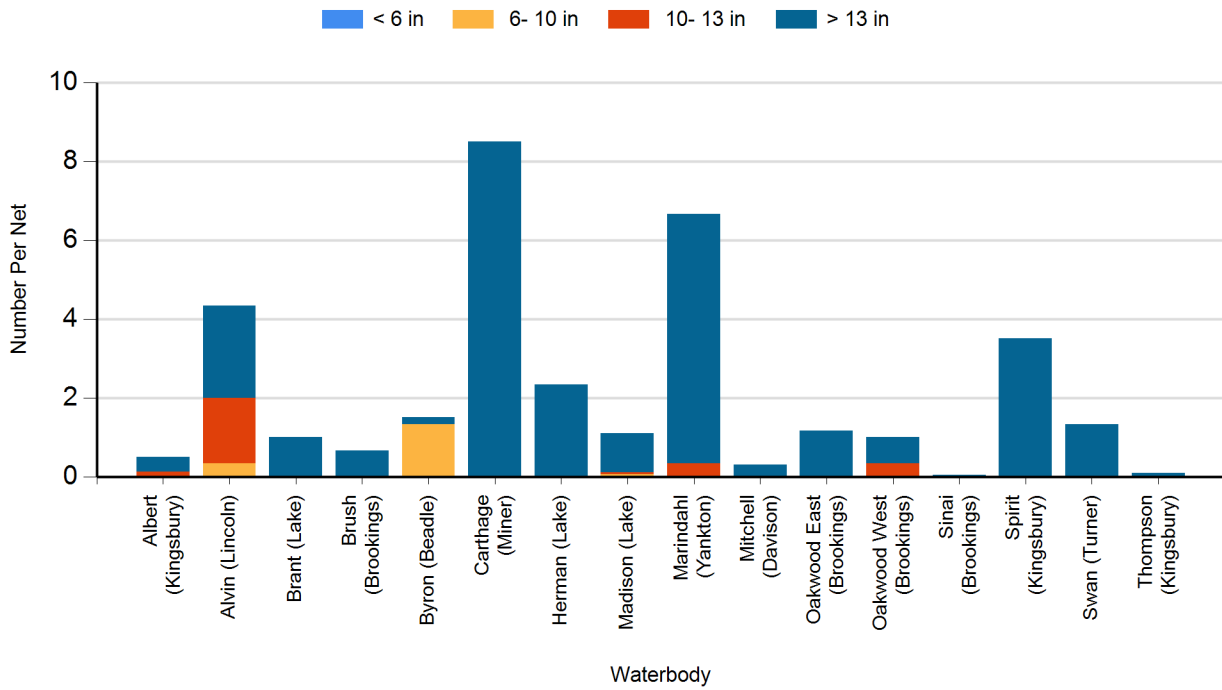

2024 White Crappie Frame Net Catches

2024 White Sucker Gill Net Catches

2024 Yellow Perch Gill Net Catches

2023 Black Bullhead Gill Net Catches

2023 Black Crappie Frame Net Catches

2023 Bluegill Frame Net Catches

2023 Channel Catfish Gill Net Catches

2023 Common Carp Gill Net Catches

2023 Largemouth Bass Electro Fishing Catches

2023 Muskellunge Frame Net Catches

2023 Northern Pike Gill Net Catches

2023 Walleye Gill Net Catches

2023 White Bass Gill Net Catches

2023 White Sucker Gill Net Catches

2023 Yellow Perch Gill Net Catches

2022 Black Bullhead Gill Net Catches

2022 Black Crappie Frame Net Catches

2022 Bluegill Frame Net Catches