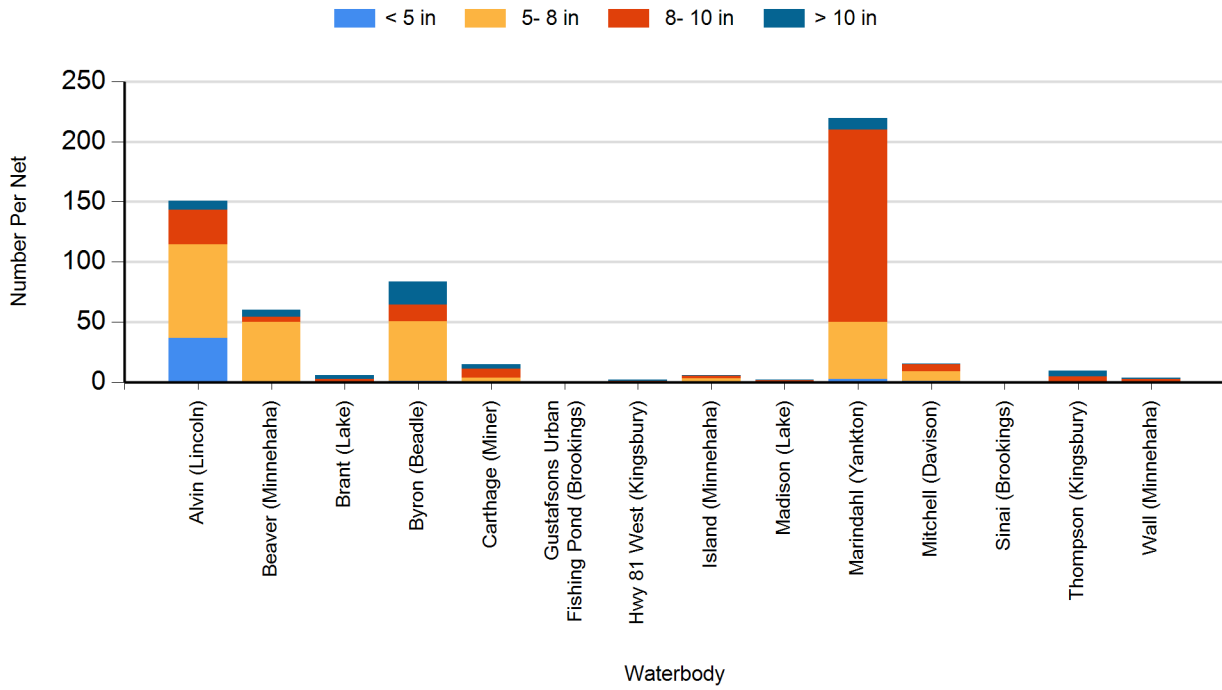

2022 Channel Catfish Gill Net Catches

2022 Common Carp Gill Net Catches

2022 Largemouth Bass Electro Fishing Catches

2022 Muskellunge Frame Net Catches

2022 Northern Pike Gill Net Catches

2022 Saugeye Gill Net Catches

2022 Walleye Gill Net Catches

2022 White Bass Gill Net Catches

2022 White Crappie Frame Net Catches

2022 White Sucker Gill Net Catches

2022 Yellow Perch Gill Net Catches

2021 Black Bullhead Gill Net Catches

2021 Black Crappie Frame Net Catches

2021 Bluegill Frame Net Catches

2021 Channel Catfish Gill Net Catches

2021 Common Carp Gill Net Catches

2021 Largemouth Bass Electro Fishing Catches

2021 Muskellunge Frame Net Catches

2021 Northern Pike Gill Net Catches

2021 Saugeye Gill Net Catches

2021 Walleye Gill Net Catches

2021 White Bass Gill Net Catches

2021 White Crappie Frame Net Catches

2021 White Sucker Gill Net Catches

2021 Yellow Perch Gill Net Catches