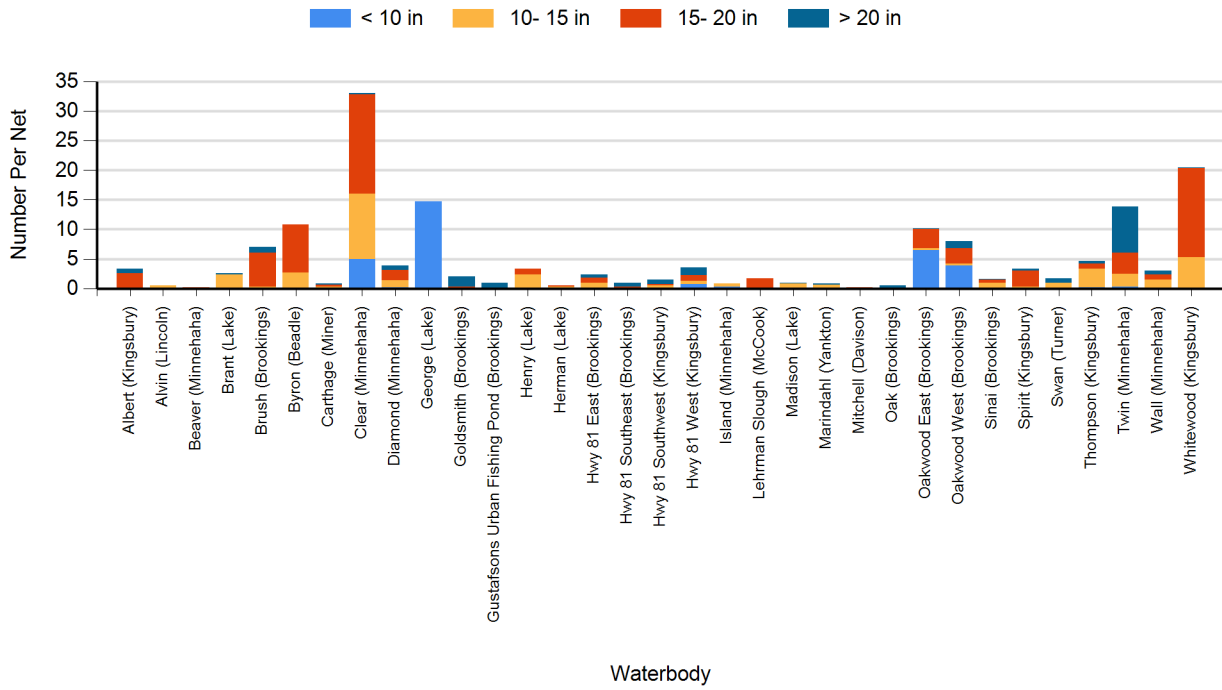

2022 Walleye Gill Net Catches

2022 White Bass Gill Net Catches

2022 White Crappie Frame Net Catches

2022 White Sucker Gill Net Catches

2022 Yellow Perch Gill Net Catches

2021 Black Bullhead Gill Net Catches

2021 Black Crappie Frame Net Catches

2021 Bluegill Frame Net Catches

2021 Channel Catfish Gill Net Catches

2021 Common Carp Gill Net Catches

2021 Largemouth Bass Electro Fishing Catches

2021 Muskellunge Frame Net Catches

2021 Northern Pike Gill Net Catches

2021 Saugeye Gill Net Catches

2021 Walleye Gill Net Catches

2021 White Bass Gill Net Catches

2021 White Crappie Frame Net Catches

2021 White Sucker Gill Net Catches

2021 Yellow Perch Gill Net Catches