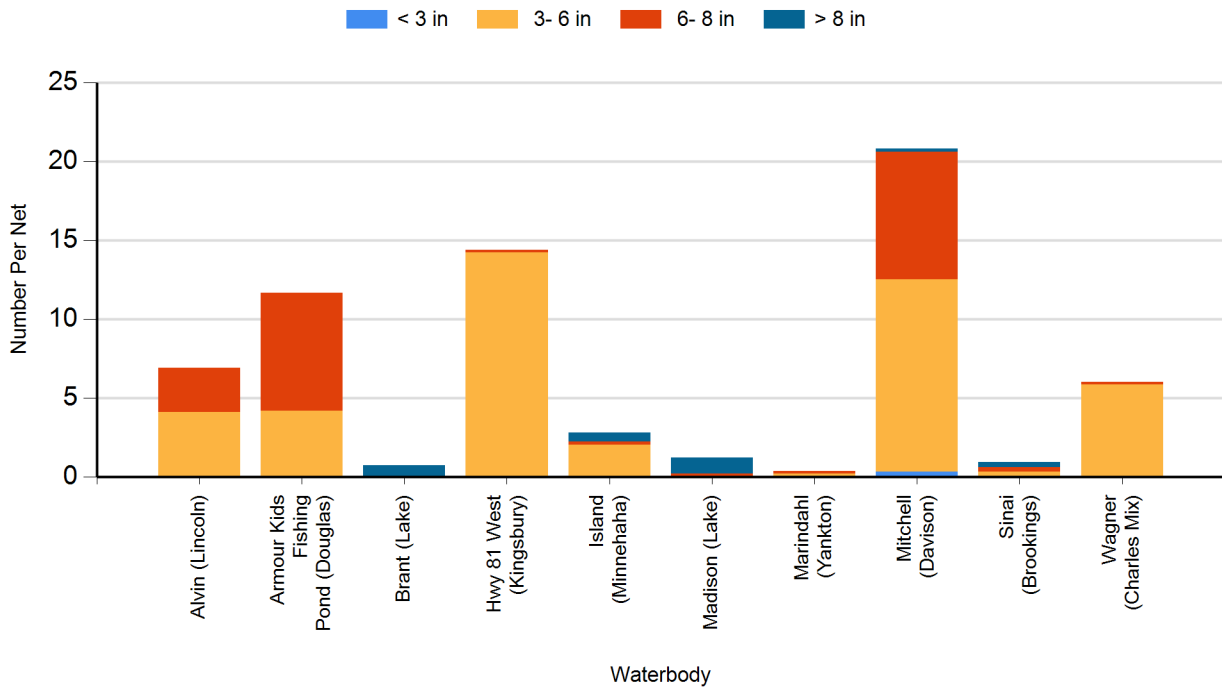

2024 White Crappie Frame Net Catches

2024 White Sucker Gill Net Catches

2024 Yellow Perch Gill Net Catches

2023 Black Bullhead Gill Net Catches

2023 Black Crappie Frame Net Catches

2023 Bluegill Frame Net Catches