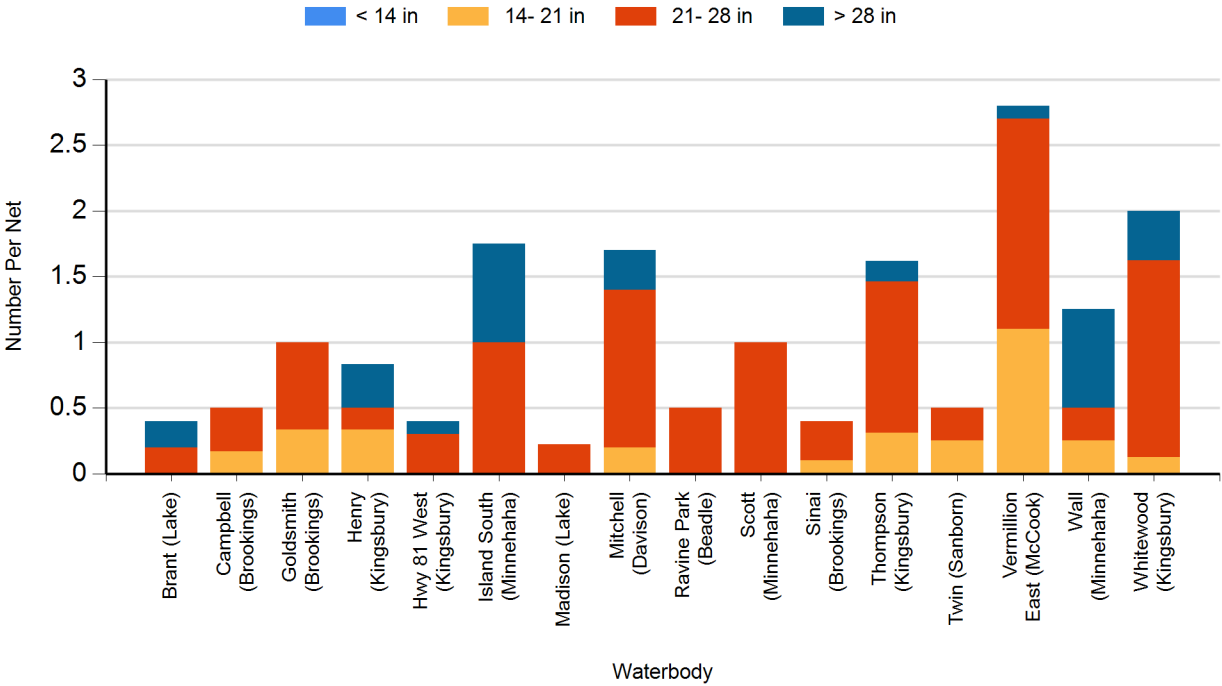

2023 White Bass Gill Net Catches

2023 White Sucker Gill Net Catches

2023 Yellow Perch Gill Net Catches

2022 Black Bullhead Gill Net Catches

2022 Black Crappie Frame Net Catches

2022 Bluegill Frame Net Catches

2022 Channel Catfish Gill Net Catches

2022 Common Carp Gill Net Catches

2022 Largemouth Bass Electro Fishing Catches

2022 Muskellunge Frame Net Catches

2022 Northern Pike Gill Net Catches

2022 Saugeye Gill Net Catches

2022 Walleye Gill Net Catches

2022 White Bass Gill Net Catches

2022 White Crappie Frame Net Catches

2022 White Sucker Gill Net Catches

2022 Yellow Perch Gill Net Catches

2021 Black Bullhead Gill Net Catches