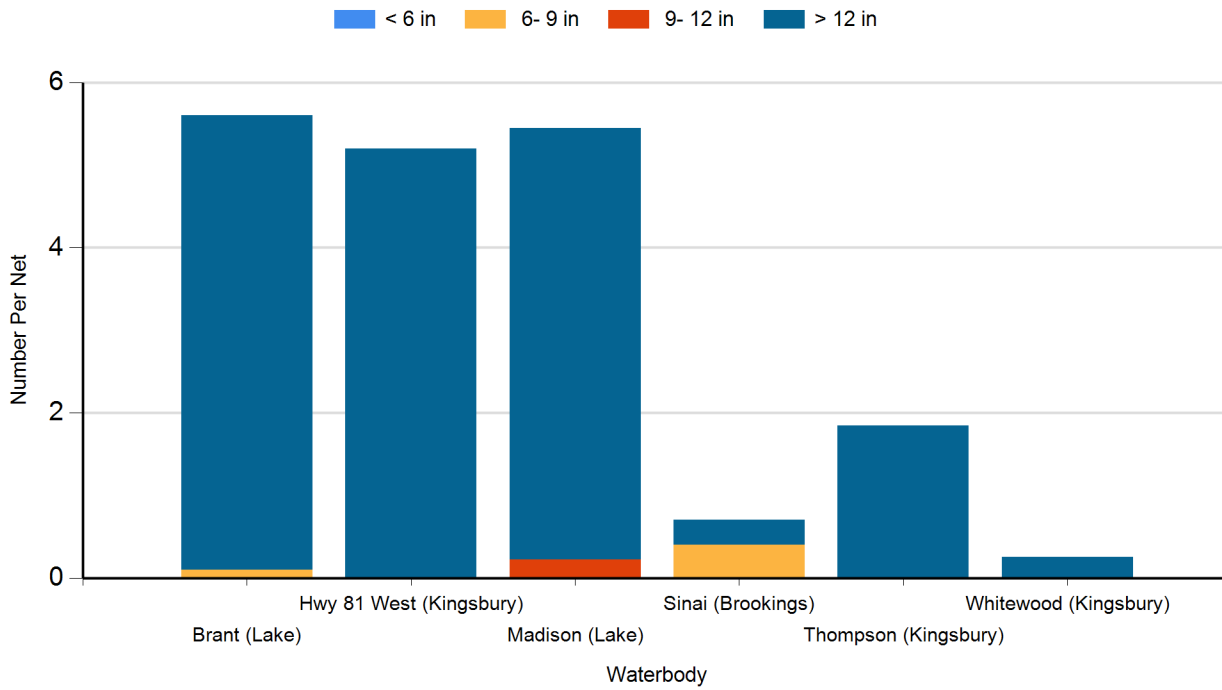

2023 White Bass Gill Net Catches

2023 White Sucker Gill Net Catches

2023 Yellow Perch Gill Net Catches

2022 Black Bullhead Gill Net Catches

2022 Black Crappie Frame Net Catches

2022 Bluegill Frame Net Catches

2022 Channel Catfish Gill Net Catches

2022 Common Carp Gill Net Catches

2022 Largemouth Bass Electro Fishing Catches

2022 Muskellunge Frame Net Catches

2022 Northern Pike Gill Net Catches

2022 Saugeye Gill Net Catches

2022 Walleye Gill Net Catches

2022 White Bass Gill Net Catches

2022 White Crappie Frame Net Catches

2022 White Sucker Gill Net Catches

2022 Yellow Perch Gill Net Catches

2021 Black Bullhead Gill Net Catches