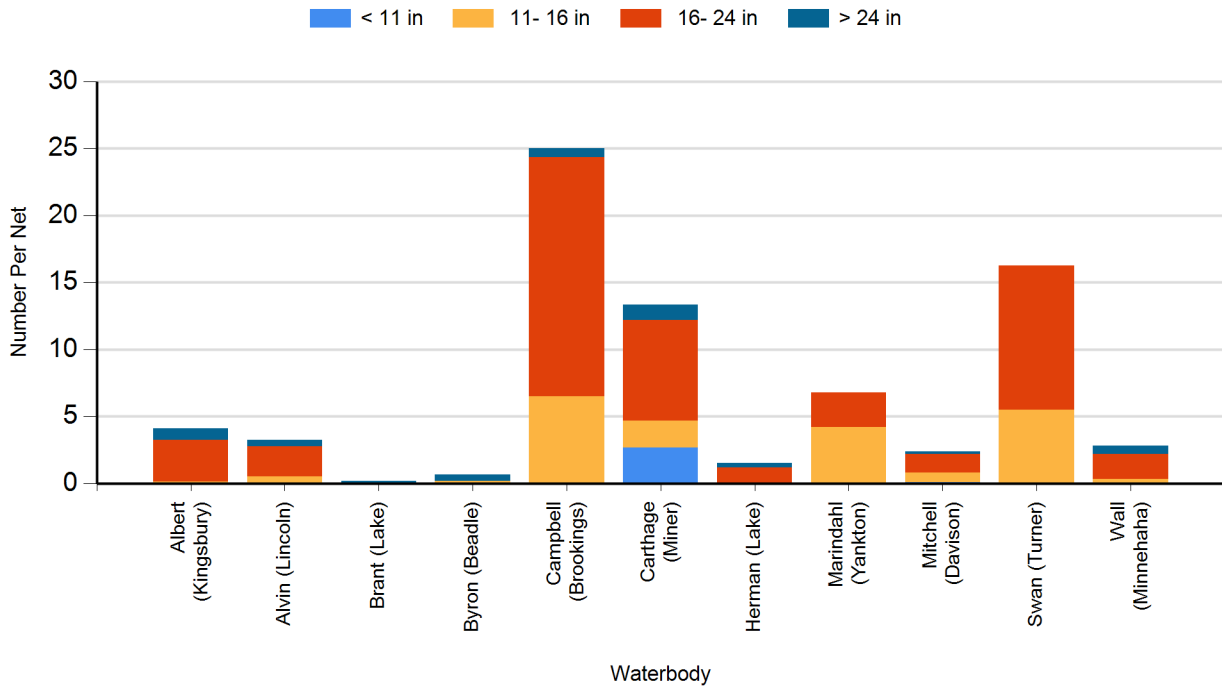

2022 Channel Catfish Gill Net Catches

2022 Common Carp Gill Net Catches

2022 Largemouth Bass Electro Fishing Catches

2022 Muskellunge Frame Net Catches

2022 Northern Pike Gill Net Catches

2022 Saugeye Gill Net Catches

2022 Walleye Gill Net Catches

2022 White Bass Gill Net Catches

2022 White Crappie Frame Net Catches

2022 White Sucker Gill Net Catches

2022 Yellow Perch Gill Net Catches

2021 Black Bullhead Gill Net Catches

2021 Black Crappie Frame Net Catches

2021 Bluegill Frame Net Catches

2021 Channel Catfish Gill Net Catches

2021 Common Carp Gill Net Catches

2021 Largemouth Bass Electro Fishing Catches

2021 Muskellunge Frame Net Catches