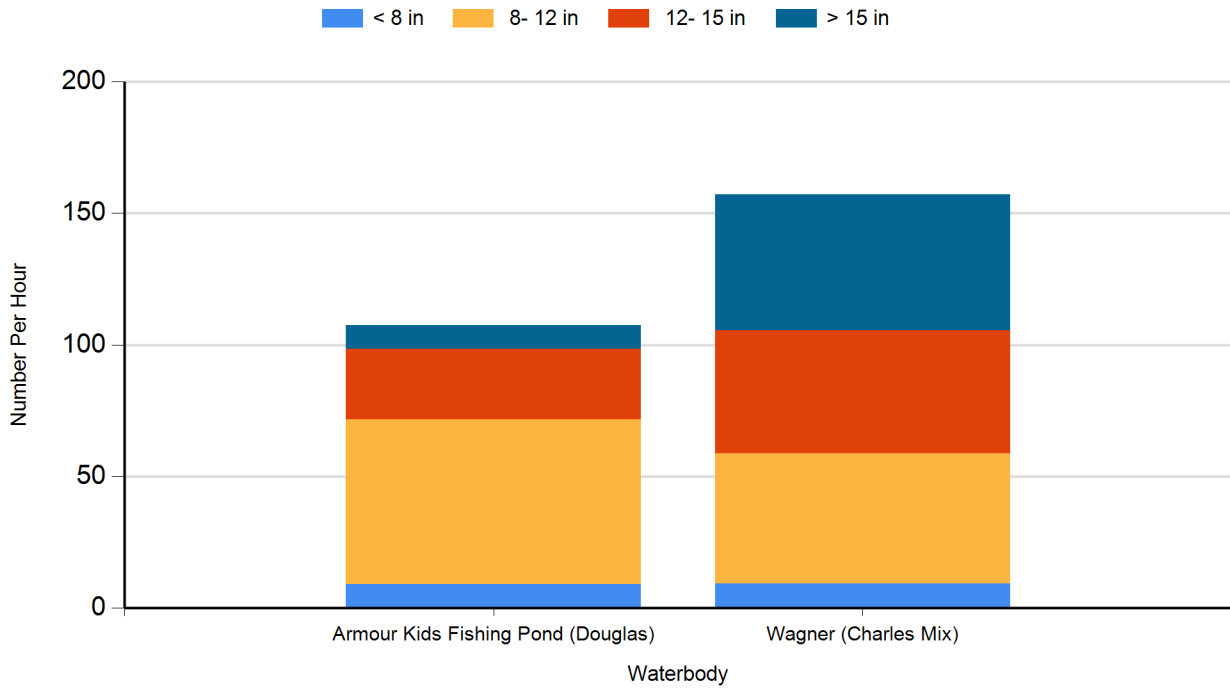

2021 Northern Pike Gill Net Catches

2021 Saugeye Gill Net Catches

2021 Walleye Gill Net Catches

2021 White Bass Gill Net Catches

2021 White Crappie Frame Net Catches

2021 White Sucker Gill Net Catches

2021 Yellow Perch Gill Net Catches

2020 Black Bullhead Gill Net Catches

2020 Black Crappie Frame Net Catches

2020 Bluegill Frame Net Catches

2020 Channel Catfish Gill Net Catches

2020 Common Carp Gill Net Catches

2020 Largemouth Bass Electro Fishing Catches

2020 Northern Pike Gill Net Catches

2020 Walleye Gill Net Catches

2020 White Bass Gill Net Catches

2020 White Sucker Gill Net Catches

2020 Yellow Perch Gill Net Catches