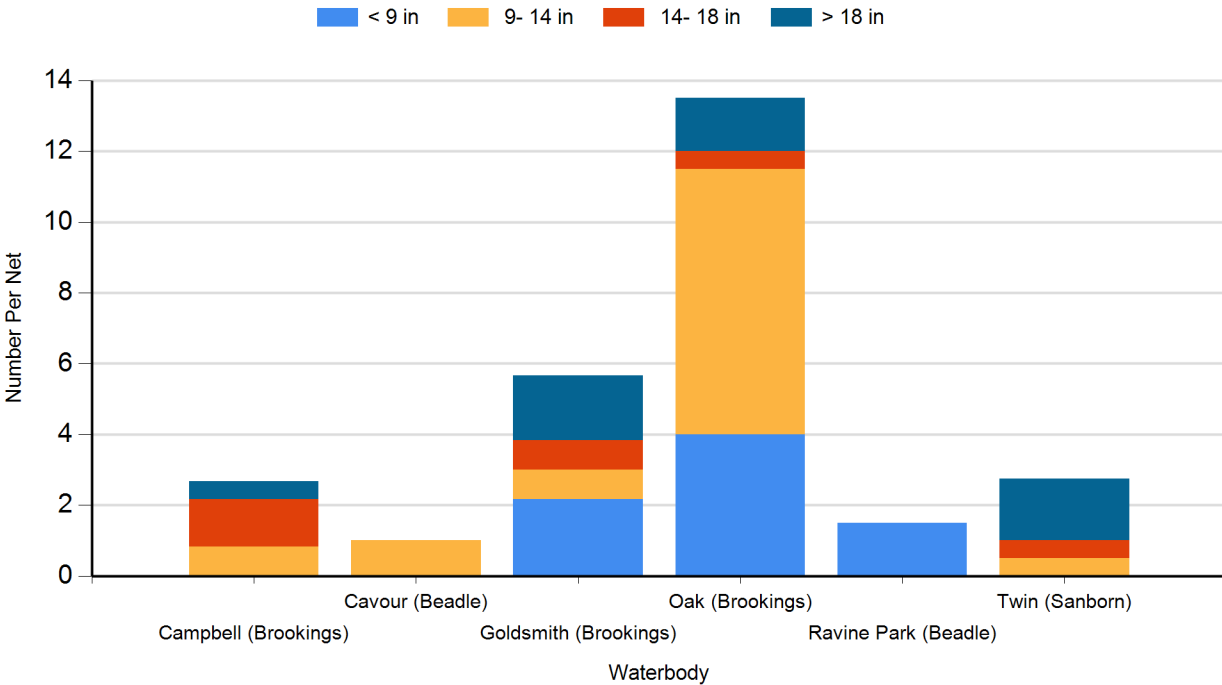

2022 Channel Catfish Gill Net Catches

2022 Common Carp Gill Net Catches

2022 Largemouth Bass Electro Fishing Catches

2022 Muskellunge Frame Net Catches

2022 Northern Pike Gill Net Catches

2022 Saugeye Gill Net Catches

2022 Walleye Gill Net Catches

2022 White Bass Gill Net Catches

2022 White Crappie Frame Net Catches

2022 White Sucker Gill Net Catches

2022 Yellow Perch Gill Net Catches

2021 Black Bullhead Gill Net Catches