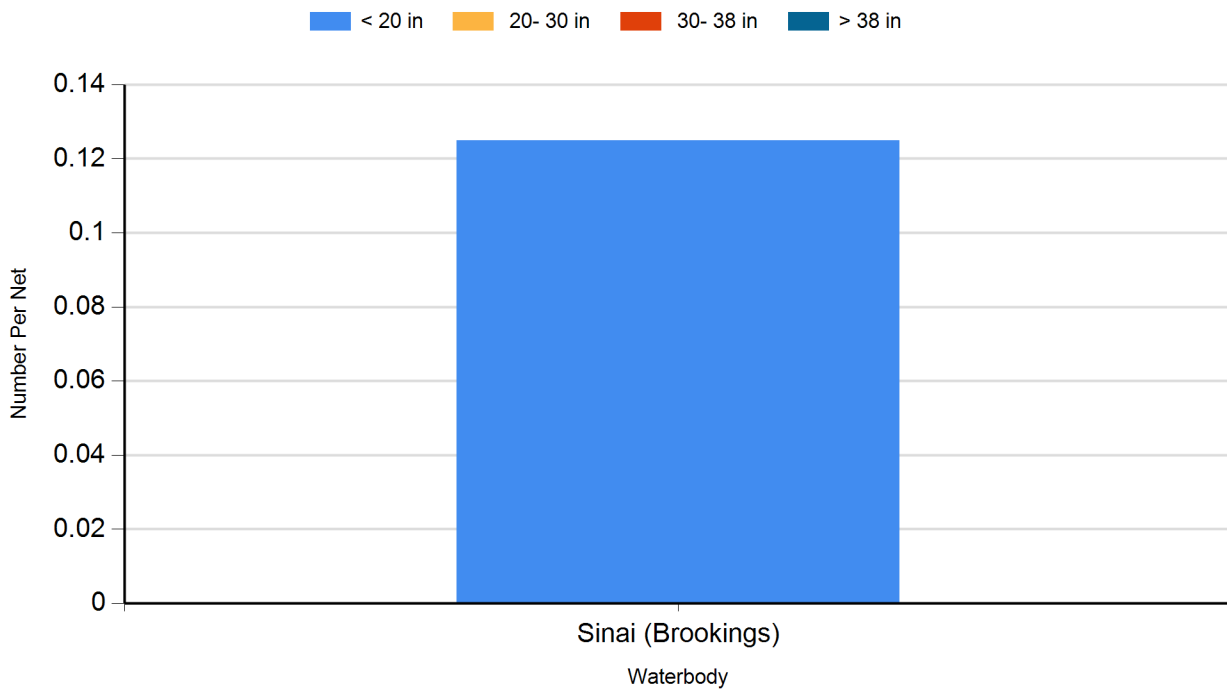

2022 Channel Catfish Gill Net Catches

2022 Common Carp Gill Net Catches

2022 Largemouth Bass Electro Fishing Catches

2022 Muskellunge Frame Net Catches

2022 Northern Pike Gill Net Catches

2022 Saugeye Gill Net Catches