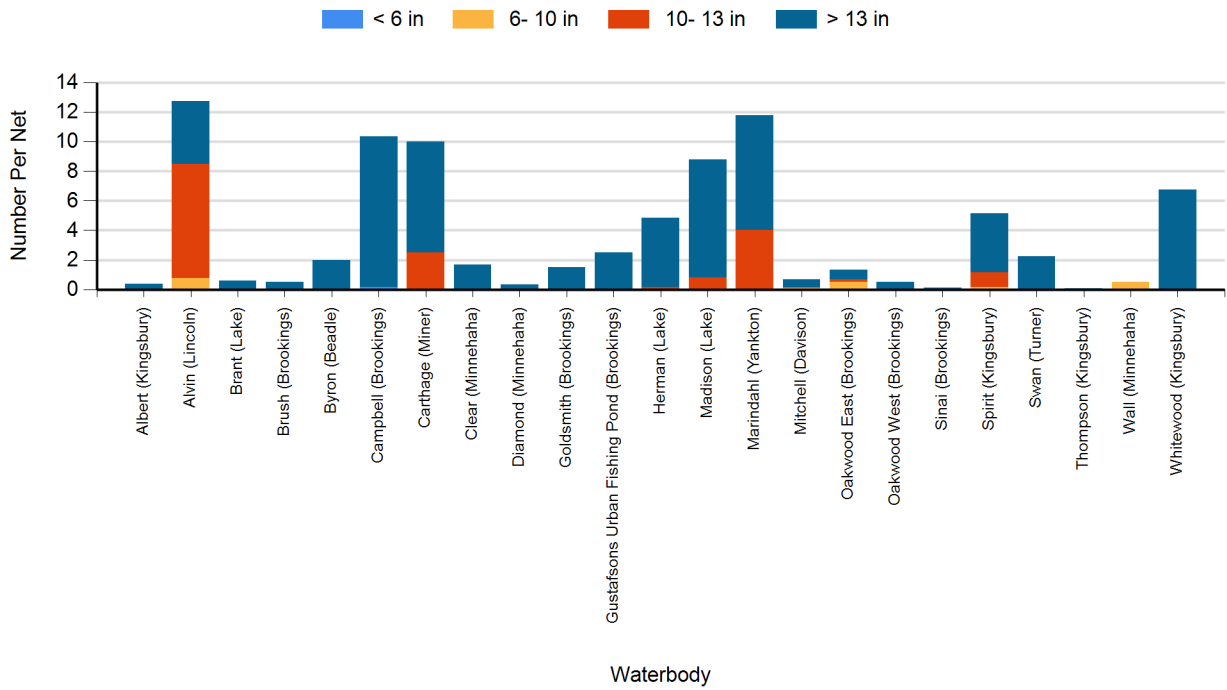

2021 Black Crappie Frame Net Catches

2021 Bluegill Frame Net Catches

2021 Channel Catfish Gill Net Catches

2021 Common Carp Gill Net Catches

2021 Largemouth Bass Electro Fishing Catches

2021 Muskellunge Frame Net Catches

2021 Northern Pike Gill Net Catches

2021 Saugeye Gill Net Catches

2021 Walleye Gill Net Catches

2021 White Bass Gill Net Catches

2021 White Crappie Frame Net Catches

2021 White Sucker Gill Net Catches

2021 Yellow Perch Gill Net Catches

2020 Black Bullhead Gill Net Catches

2020 Black Crappie Frame Net Catches

2020 Bluegill Frame Net Catches

2020 Channel Catfish Gill Net Catches

2020 Common Carp Gill Net Catches

2020 Largemouth Bass Electro Fishing Catches

2020 Northern Pike Gill Net Catches

2020 Walleye Gill Net Catches

2020 White Bass Gill Net Catches

2020 White Sucker Gill Net Catches

2020 Yellow Perch Gill Net Catches