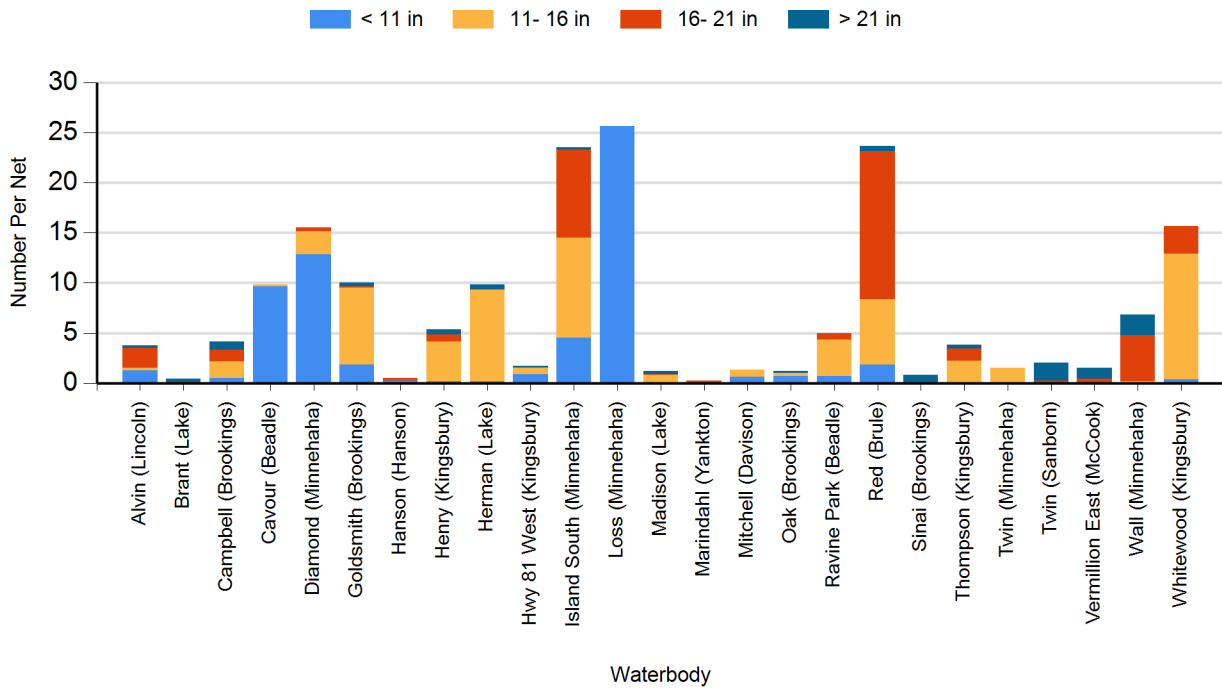

Southeastern Area Lake Survey Results

2024 Black Bullhead Gill Net Catches

2024 Black Crappie Frame Net Catches

2024 Bluegill Frame Net Catches

2024 Channel Catfish Gill Net Catches

2024 Common Carp Gill Net Catches