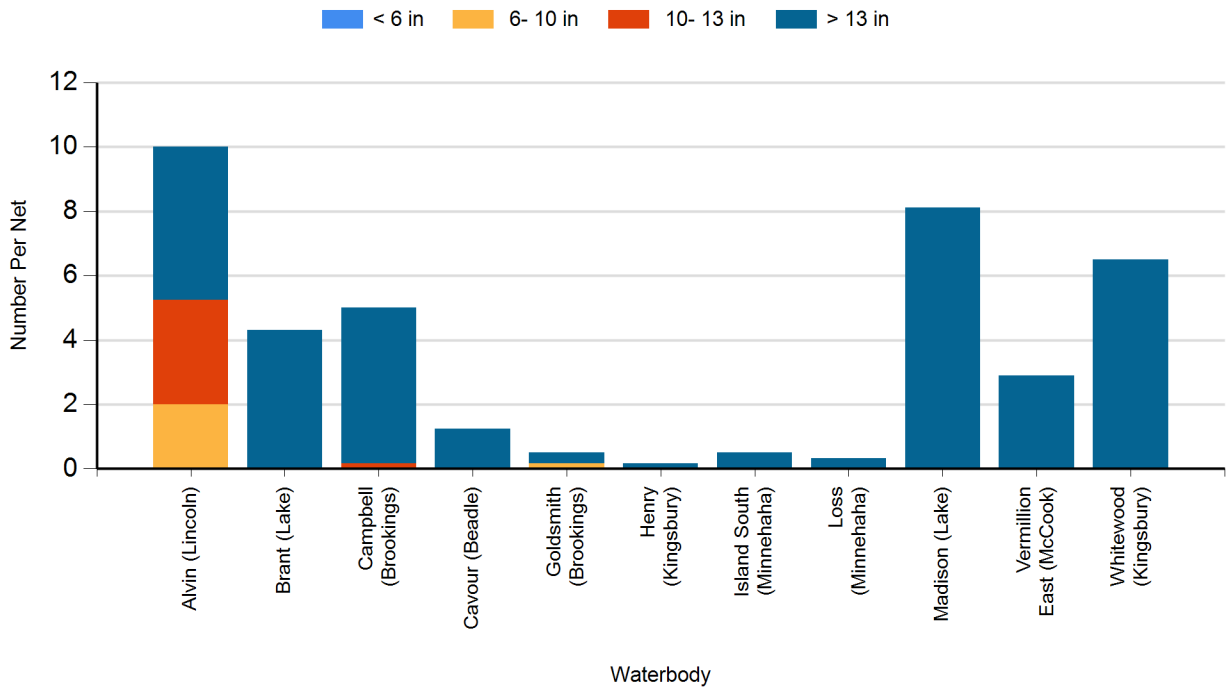

2022 Channel Catfish Gill Net Catches

2022 Common Carp Gill Net Catches

2022 Largemouth Bass Electro Fishing Catches

2022 Muskellunge Frame Net Catches

2022 Northern Pike Gill Net Catches

2022 Saugeye Gill Net Catches

2022 Walleye Gill Net Catches

2022 White Bass Gill Net Catches

2022 White Crappie Frame Net Catches

2022 White Sucker Gill Net Catches

2022 Yellow Perch Gill Net Catches

2021 Black Bullhead Gill Net Catches

2021 Black Crappie Frame Net Catches

2021 Bluegill Frame Net Catches

2021 Channel Catfish Gill Net Catches

2021 Common Carp Gill Net Catches

2021 Largemouth Bass Electro Fishing Catches

2021 Muskellunge Frame Net Catches

2021 Northern Pike Gill Net Catches

2021 Saugeye Gill Net Catches

2021 Walleye Gill Net Catches

2021 White Bass Gill Net Catches

2021 White Crappie Frame Net Catches

2021 White Sucker Gill Net Catches

2021 Yellow Perch Gill Net Catches