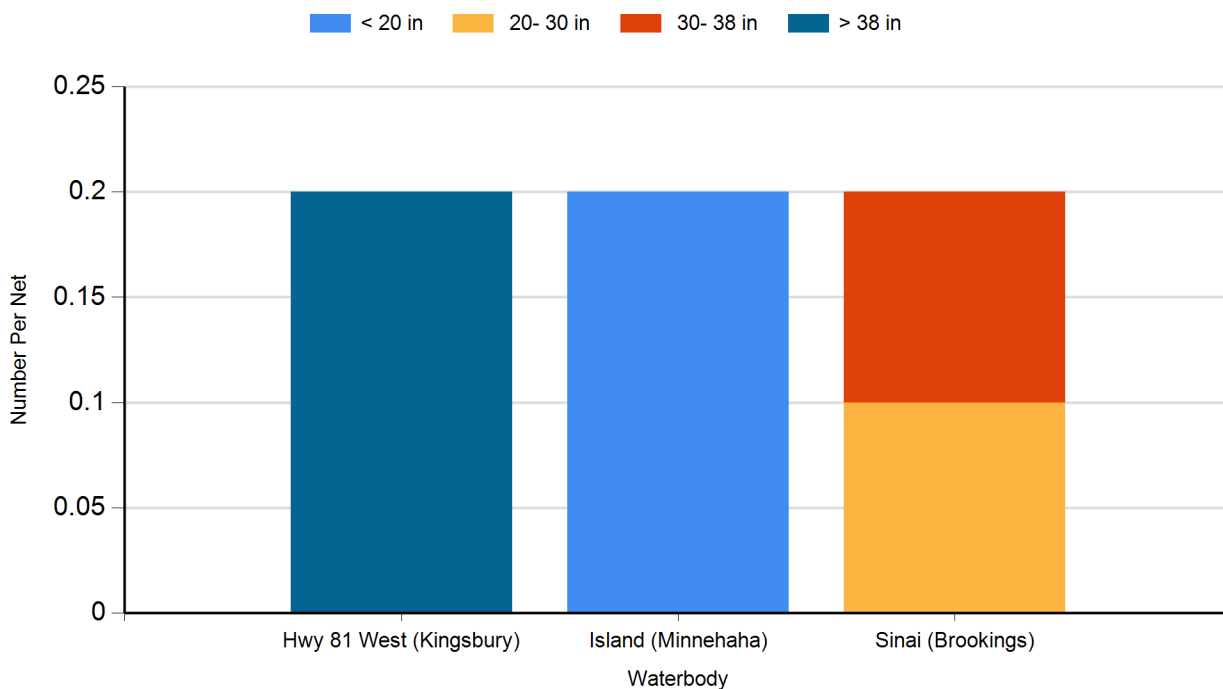

2023 Channel Catfish Gill Net Catches

2023 Common Carp Gill Net Catches

2023 Largemouth Bass Electro Fishing Catches

2023 Muskellunge Frame Net Catches

2023 Northern Pike Gill Net Catches

2023 Walleye Gill Net Catches