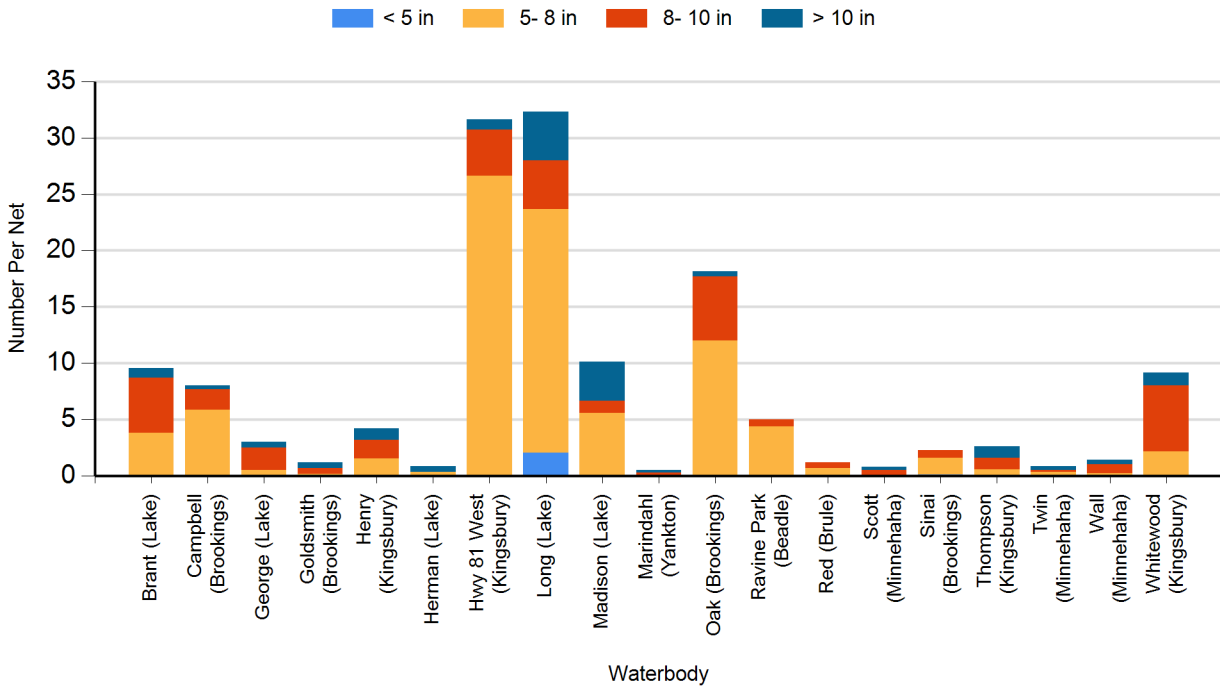

2024 Largemouth Bass Electro Fishing Catches

2024 Muskellunge Frame Net Catches

2024 Northern Pike Gill Net Catches

2024 Saugeye Gill Net Catches

2024 Walleye Gill Net Catches

2024 White Bass Gill Net Catches

2024 White Crappie Frame Net Catches

2024 White Sucker Gill Net Catches

2024 Yellow Perch Gill Net Catches

2023 Black Bullhead Gill Net Catches

2023 Black Crappie Frame Net Catches

2023 Bluegill Frame Net Catches