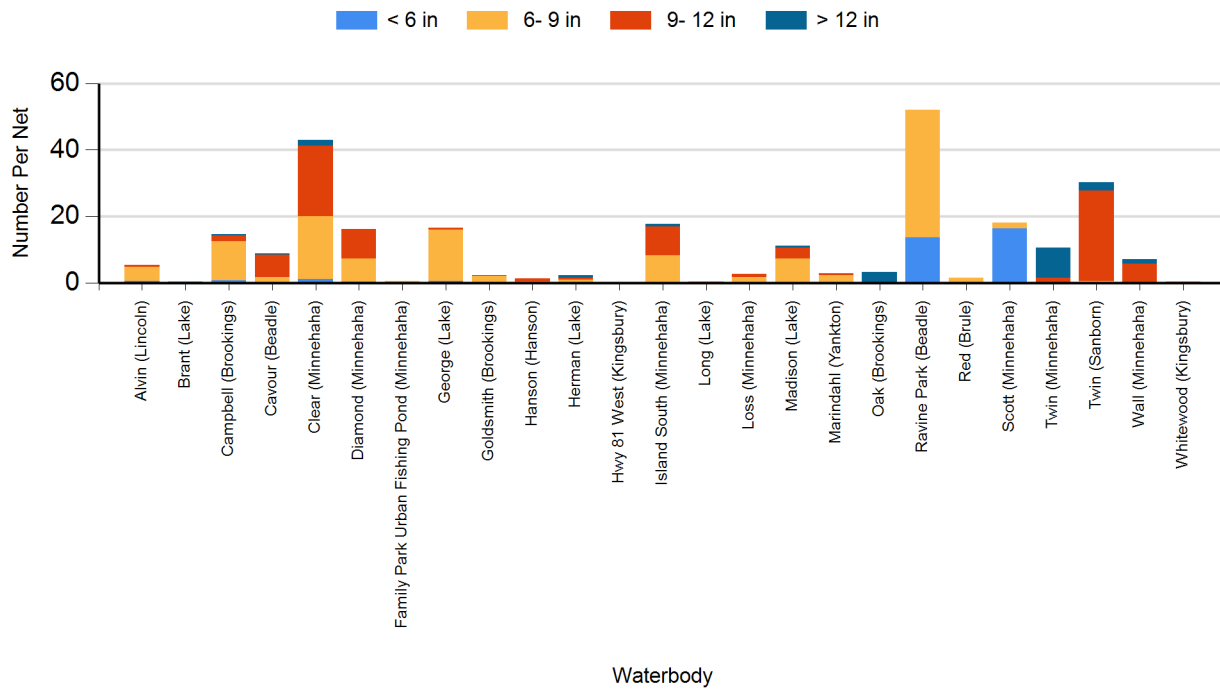

Southeastern Area Lake Survey Results

2024 Black Bullhead Gill Net Catches

2024 Black Crappie Frame Net Catches

2024 Bluegill Frame Net Catches

2024 Channel Catfish Gill Net Catches

2024 Common Carp Gill Net Catches