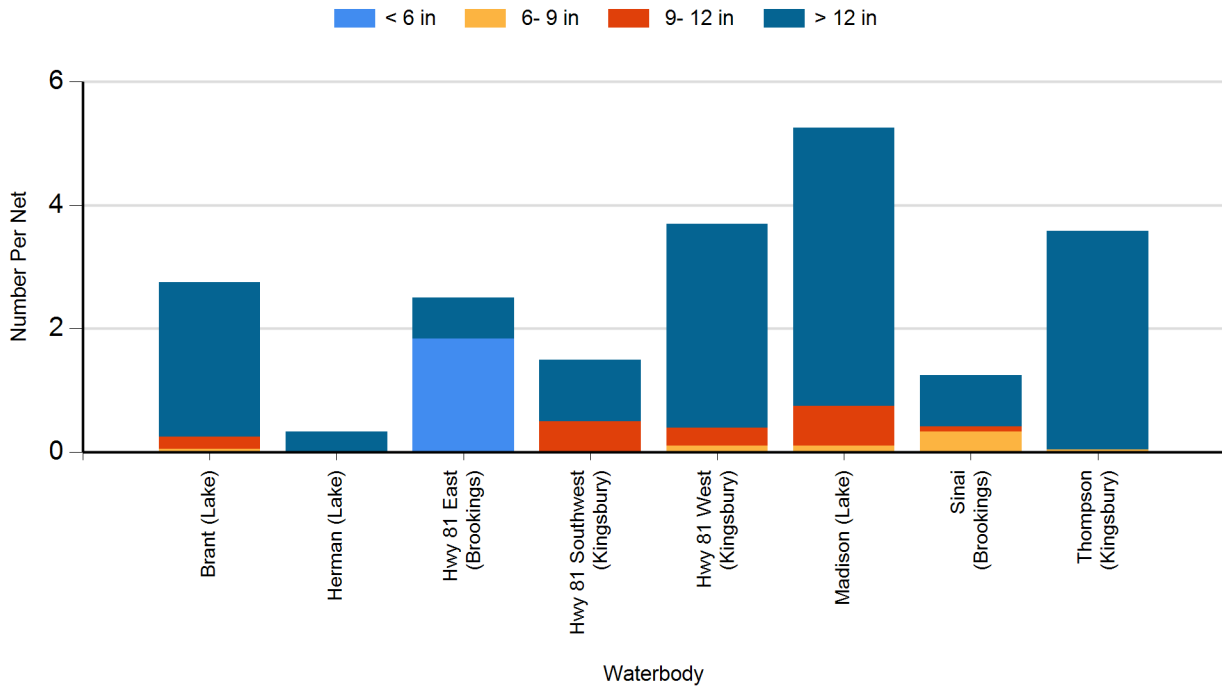

2024 White Crappie Frame Net Catches

2024 White Sucker Gill Net Catches

2024 Yellow Perch Gill Net Catches

2023 Black Bullhead Gill Net Catches

2023 Black Crappie Frame Net Catches

2023 Bluegill Frame Net Catches

2023 Channel Catfish Gill Net Catches

2023 Common Carp Gill Net Catches

2023 Largemouth Bass Electro Fishing Catches

2023 Muskellunge Frame Net Catches

2023 Northern Pike Gill Net Catches

2023 Walleye Gill Net Catches

2023 White Bass Gill Net Catches

2023 White Sucker Gill Net Catches

2023 Yellow Perch Gill Net Catches

2022 Black Bullhead Gill Net Catches

2022 Black Crappie Frame Net Catches

2022 Bluegill Frame Net Catches