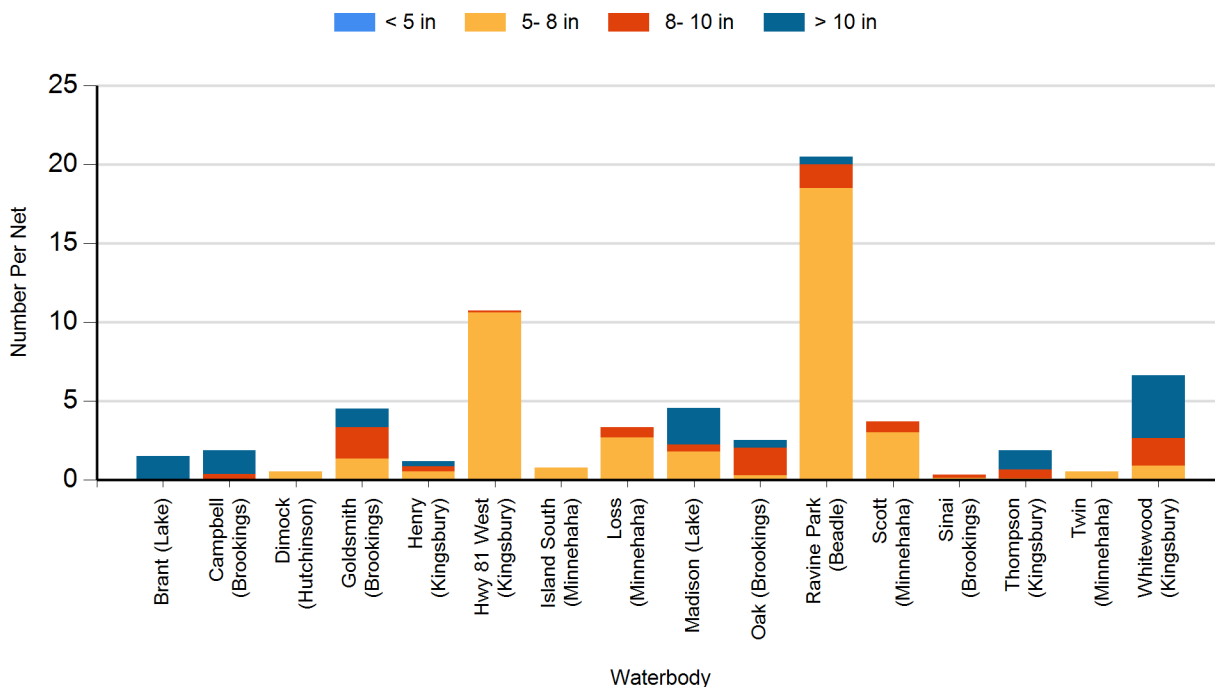

2022 Channel Catfish Gill Net Catches

2022 Common Carp Gill Net Catches

2022 Largemouth Bass Electro Fishing Catches

2022 Muskellunge Frame Net Catches

2022 Northern Pike Gill Net Catches

2022 Saugeye Gill Net Catches

2022 Walleye Gill Net Catches

2022 White Bass Gill Net Catches

2022 White Crappie Frame Net Catches

2022 White Sucker Gill Net Catches

2022 Yellow Perch Gill Net Catches

2021 Black Bullhead Gill Net Catches

2021 Black Crappie Frame Net Catches

2021 Bluegill Frame Net Catches

2021 Channel Catfish Gill Net Catches

2021 Common Carp Gill Net Catches

2021 Largemouth Bass Electro Fishing Catches

2021 Muskellunge Frame Net Catches

2021 Northern Pike Gill Net Catches

2021 Saugeye Gill Net Catches

2021 Walleye Gill Net Catches

2021 White Bass Gill Net Catches

2021 White Crappie Frame Net Catches

2021 White Sucker Gill Net Catches

2021 Yellow Perch Gill Net Catches