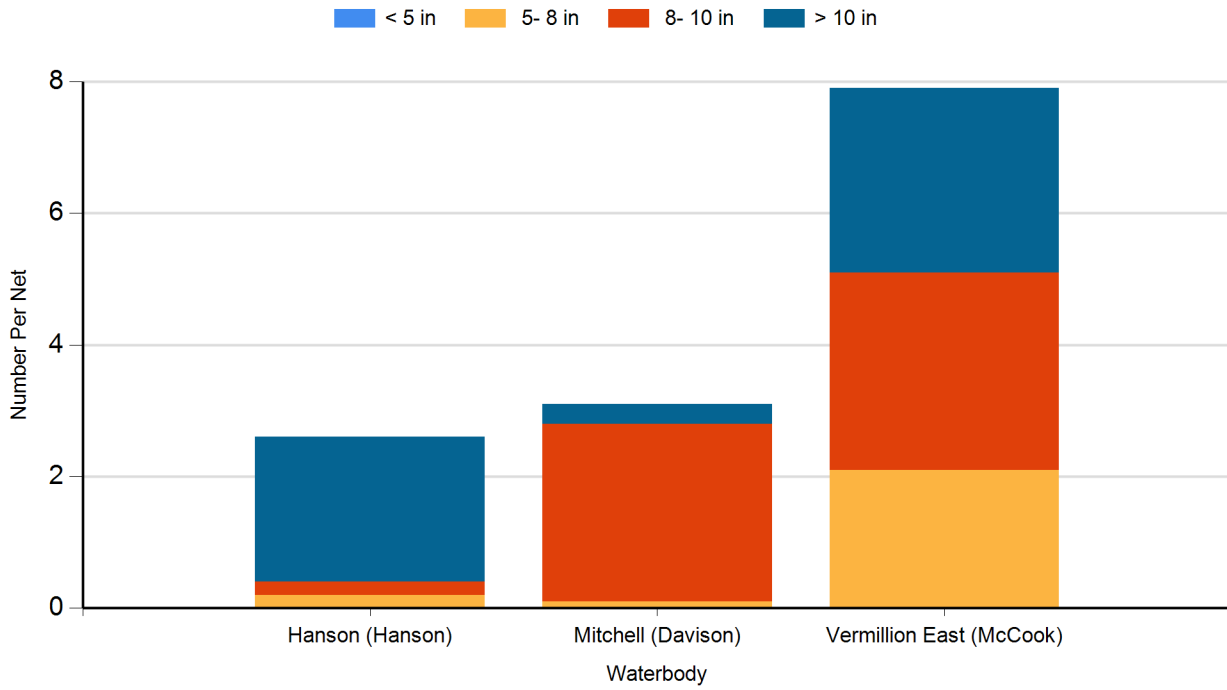

2022 Channel Catfish Gill Net Catches

2022 Common Carp Gill Net Catches

2022 Largemouth Bass Electro Fishing Catches

2022 Muskellunge Frame Net Catches

2022 Northern Pike Gill Net Catches

2022 Saugeye Gill Net Catches

2022 Walleye Gill Net Catches

2022 White Bass Gill Net Catches

2022 White Crappie Frame Net Catches

2022 White Sucker Gill Net Catches

2022 Yellow Perch Gill Net Catches

2021 Black Bullhead Gill Net Catches