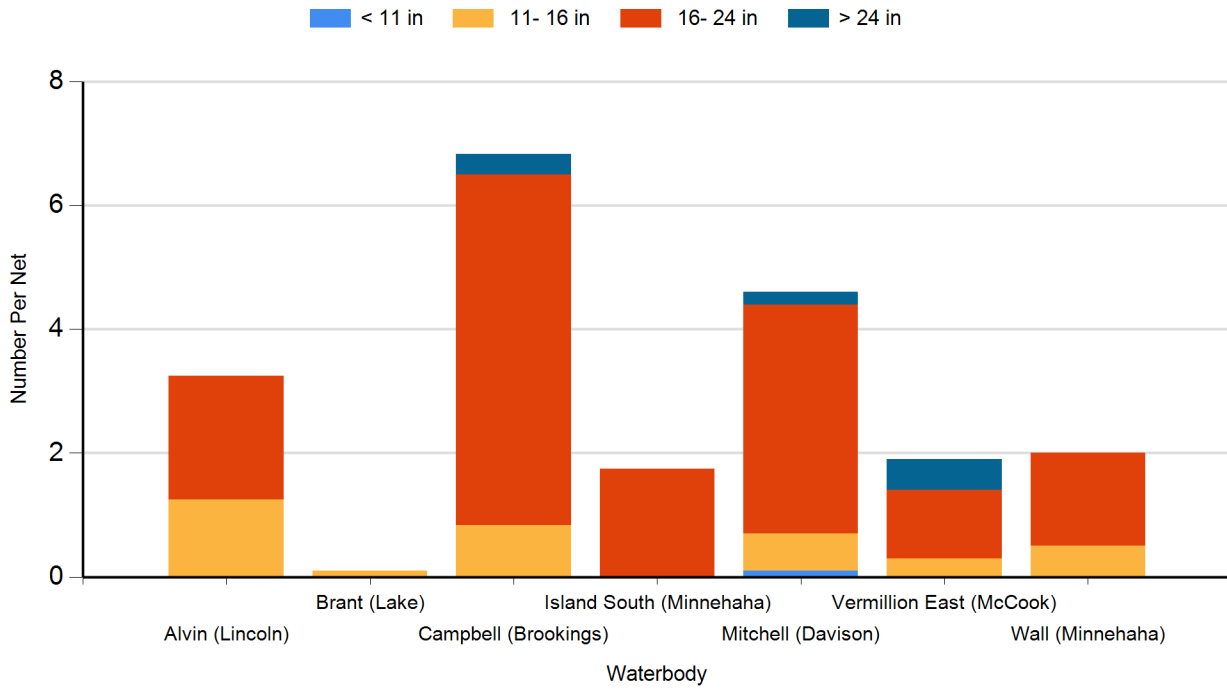

2022 Channel Catfish Gill Net Catches