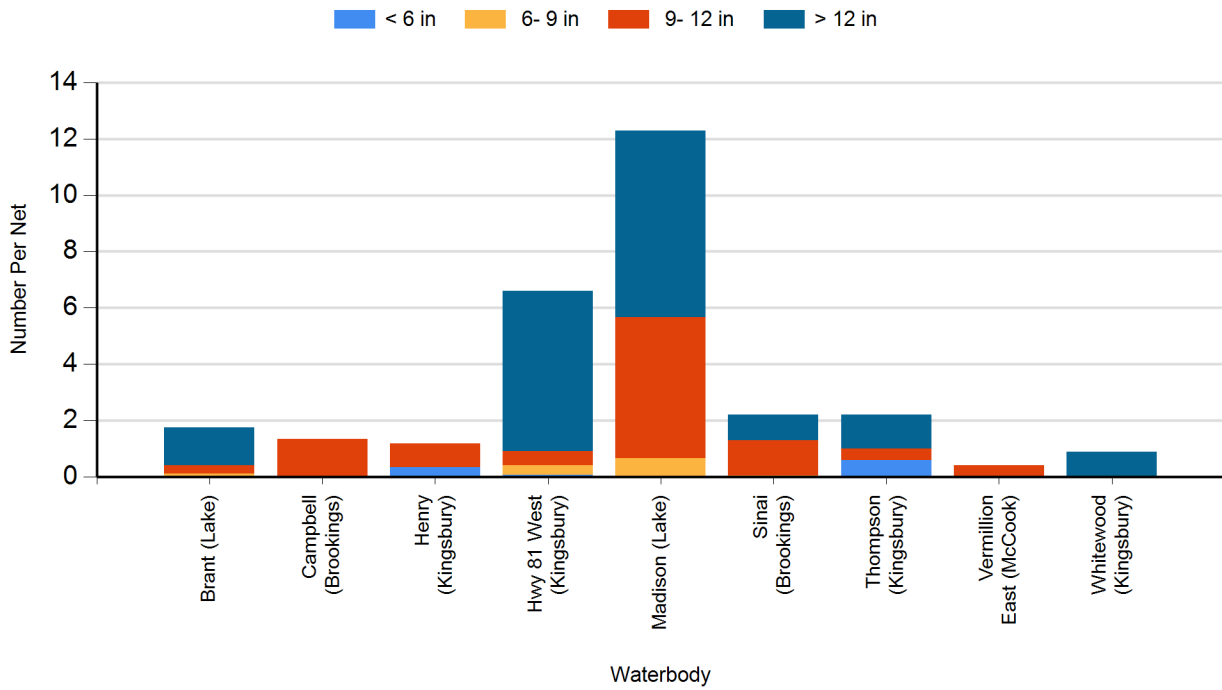

2024 Largemouth Bass Electro Fishing Catches

2024 Muskellunge Frame Net Catches

2024 Northern Pike Gill Net Catches

2024 Saugeye Gill Net Catches

2024 Walleye Gill Net Catches

2024 White Bass Gill Net Catches

2024 White Crappie Frame Net Catches

2024 White Sucker Gill Net Catches

2024 Yellow Perch Gill Net Catches

2023 Black Bullhead Gill Net Catches

2023 Black Crappie Frame Net Catches

2023 Bluegill Frame Net Catches