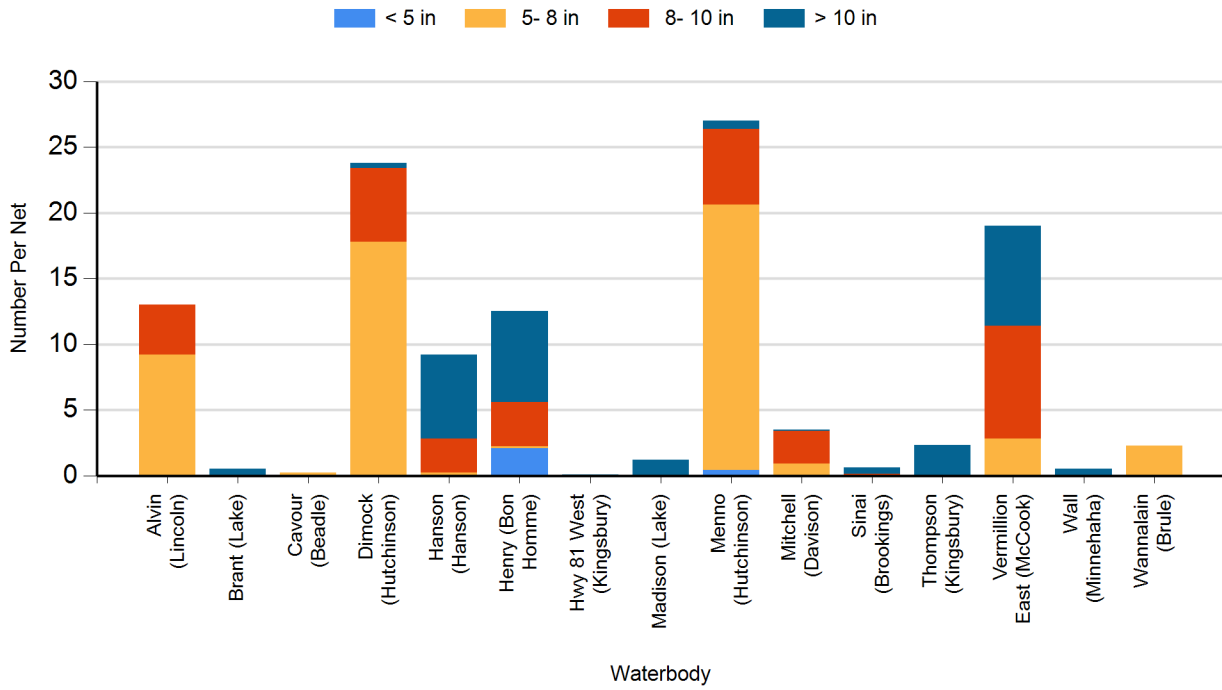

2023 White Bass Gill Net Catches

2023 White Sucker Gill Net Catches

2023 Yellow Perch Gill Net Catches

2022 Black Bullhead Gill Net Catches

2022 Black Crappie Frame Net Catches

2022 Bluegill Frame Net Catches

2022 Channel Catfish Gill Net Catches

2022 Common Carp Gill Net Catches

2022 Largemouth Bass Electro Fishing Catches

2022 Muskellunge Frame Net Catches

2022 Northern Pike Gill Net Catches

2022 Saugeye Gill Net Catches

2022 Walleye Gill Net Catches

2022 White Bass Gill Net Catches

2022 White Crappie Frame Net Catches

2022 White Sucker Gill Net Catches

2022 Yellow Perch Gill Net Catches

2021 Black Bullhead Gill Net Catches