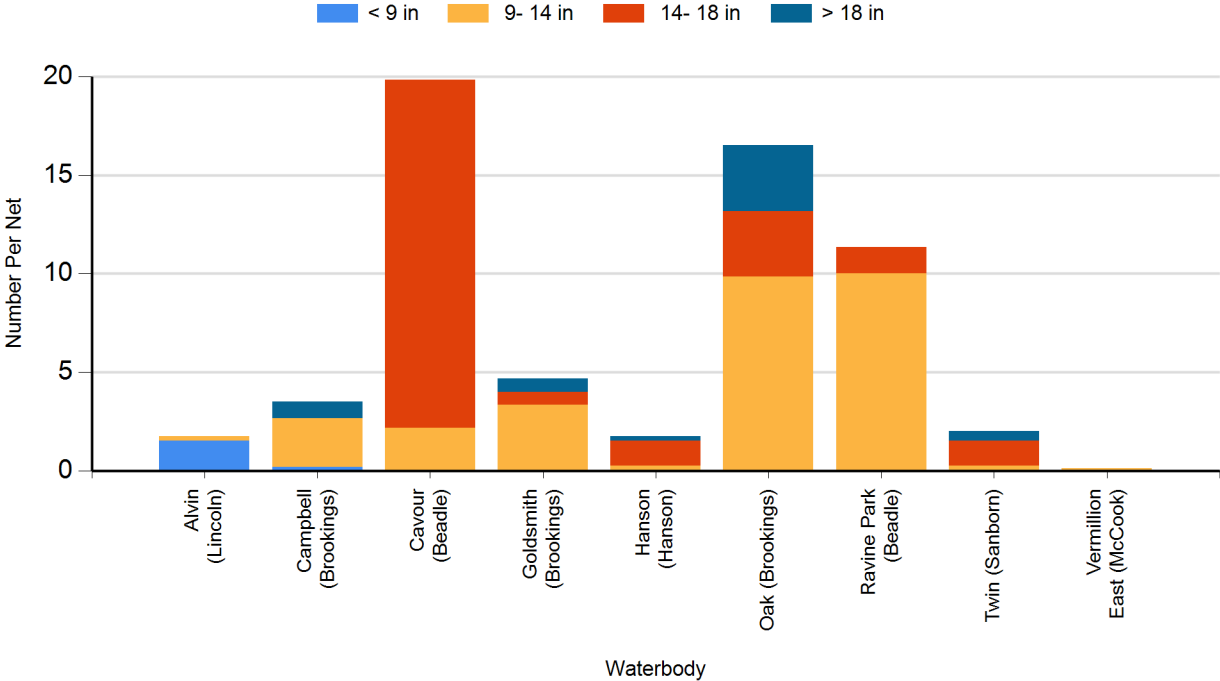

2024 Largemouth Bass Electro Fishing Catches

2024 Muskellunge Frame Net Catches

2024 Northern Pike Gill Net Catches

2024 Saugeye Gill Net Catches

2024 Walleye Gill Net Catches

2024 White Bass Gill Net Catches

2024 White Crappie Frame Net Catches

2024 White Sucker Gill Net Catches

2024 Yellow Perch Gill Net Catches

2023 Black Bullhead Gill Net Catches

2023 Black Crappie Frame Net Catches

2023 Bluegill Frame Net Catches