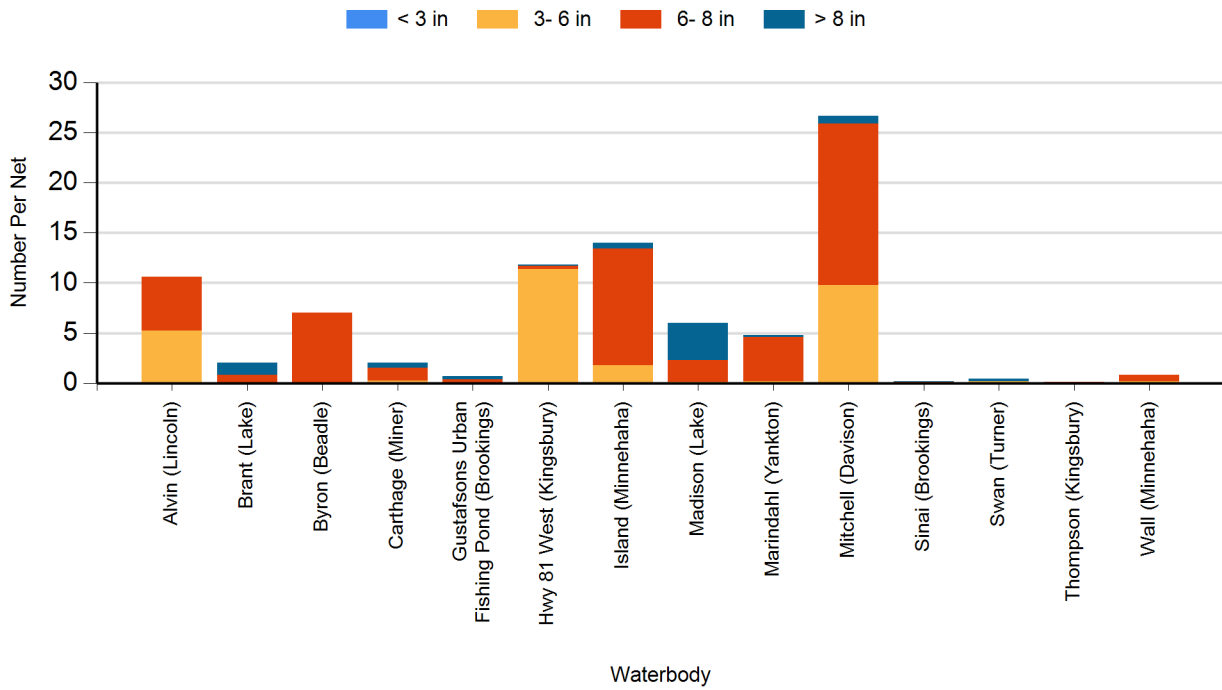

2022 Channel Catfish Gill Net Catches

2022 Common Carp Gill Net Catches

2022 Largemouth Bass Electro Fishing Catches

2022 Muskellunge Frame Net Catches

2022 Northern Pike Gill Net Catches

2022 Saugeye Gill Net Catches

2022 Walleye Gill Net Catches

2022 White Bass Gill Net Catches

2022 White Crappie Frame Net Catches

2022 White Sucker Gill Net Catches

2022 Yellow Perch Gill Net Catches

2021 Black Bullhead Gill Net Catches

2021 Black Crappie Frame Net Catches

2021 Bluegill Frame Net Catches

2021 Channel Catfish Gill Net Catches

2021 Common Carp Gill Net Catches

2021 Largemouth Bass Electro Fishing Catches

2021 Muskellunge Frame Net Catches

2021 Northern Pike Gill Net Catches

2021 Saugeye Gill Net Catches

2021 Walleye Gill Net Catches

2021 White Bass Gill Net Catches

2021 White Crappie Frame Net Catches

2021 White Sucker Gill Net Catches

2021 Yellow Perch Gill Net Catches