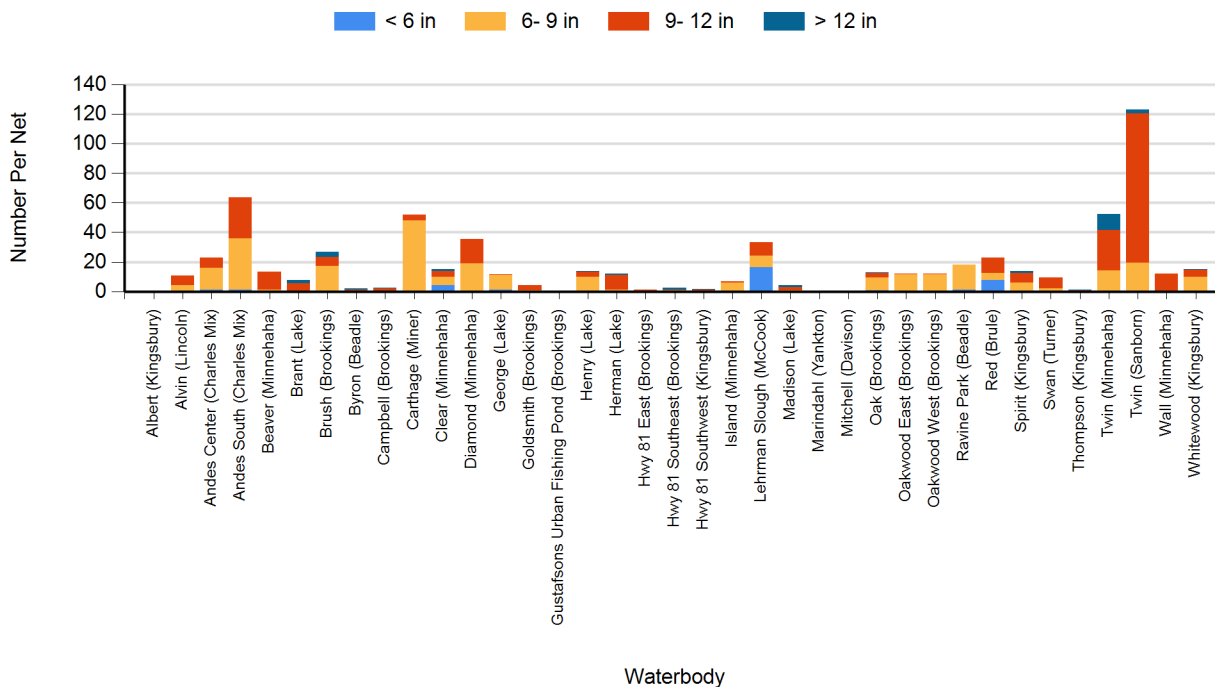

2022 Channel Catfish Gill Net Catches

2022 Common Carp Gill Net Catches

2022 Largemouth Bass Electro Fishing Catches

2022 Muskellunge Frame Net Catches

2022 Northern Pike Gill Net Catches

2022 Saugeye Gill Net Catches

2022 Walleye Gill Net Catches

2022 White Bass Gill Net Catches

2022 White Crappie Frame Net Catches

2022 White Sucker Gill Net Catches

2022 Yellow Perch Gill Net Catches

2021 Black Bullhead Gill Net Catches

2021 Black Crappie Frame Net Catches

2021 Bluegill Frame Net Catches

2021 Channel Catfish Gill Net Catches

2021 Common Carp Gill Net Catches

2021 Largemouth Bass Electro Fishing Catches

2021 Muskellunge Frame Net Catches

2021 Northern Pike Gill Net Catches

2021 Saugeye Gill Net Catches

2021 Walleye Gill Net Catches

2021 White Bass Gill Net Catches

2021 White Crappie Frame Net Catches

2021 White Sucker Gill Net Catches

2021 Yellow Perch Gill Net Catches