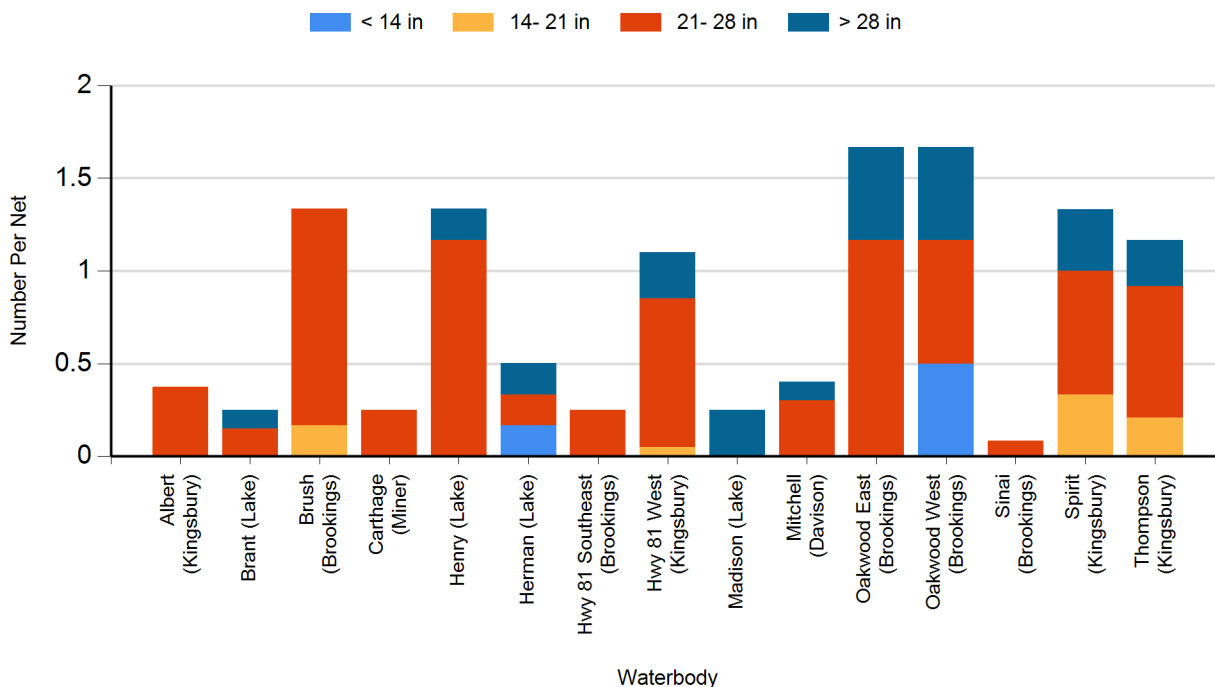

2024 White Crappie Frame Net Catches

2024 White Sucker Gill Net Catches

2024 Yellow Perch Gill Net Catches

2023 Black Bullhead Gill Net Catches

2023 Black Crappie Frame Net Catches

2023 Bluegill Frame Net Catches

2023 Channel Catfish Gill Net Catches

2023 Common Carp Gill Net Catches

2023 Largemouth Bass Electro Fishing Catches

2023 Muskellunge Frame Net Catches

2023 Northern Pike Gill Net Catches

2023 Walleye Gill Net Catches

2023 White Bass Gill Net Catches

2023 White Sucker Gill Net Catches

2023 Yellow Perch Gill Net Catches

2022 Black Bullhead Gill Net Catches

2022 Black Crappie Frame Net Catches

2022 Bluegill Frame Net Catches