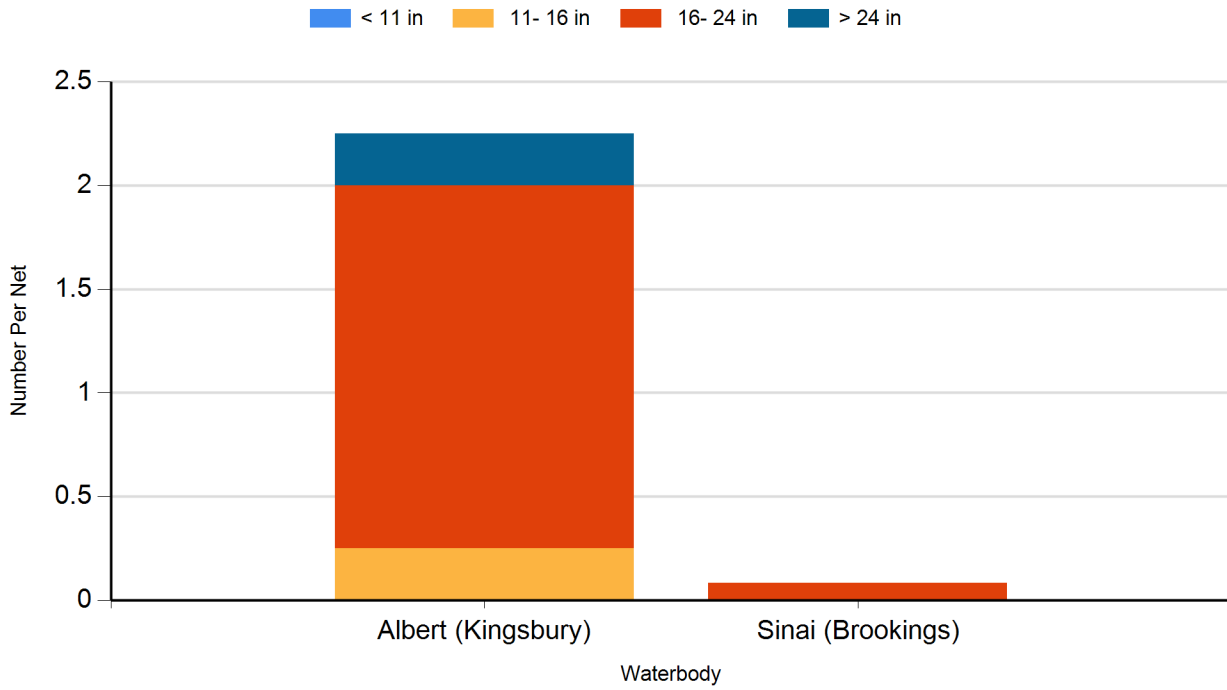

2021 Northern Pike Gill Net Catches

2021 Saugeye Gill Net Catches

2021 Walleye Gill Net Catches

2021 White Bass Gill Net Catches

2021 White Crappie Frame Net Catches

2021 White Sucker Gill Net Catches

2021 Yellow Perch Gill Net Catches

2020 Black Bullhead Gill Net Catches

2020 Black Crappie Frame Net Catches

2020 Bluegill Frame Net Catches

2020 Channel Catfish Gill Net Catches

2020 Common Carp Gill Net Catches

2020 Largemouth Bass Electro Fishing Catches

2020 Northern Pike Gill Net Catches

2020 Walleye Gill Net Catches

2020 White Bass Gill Net Catches

2020 White Sucker Gill Net Catches

2020 Yellow Perch Gill Net Catches