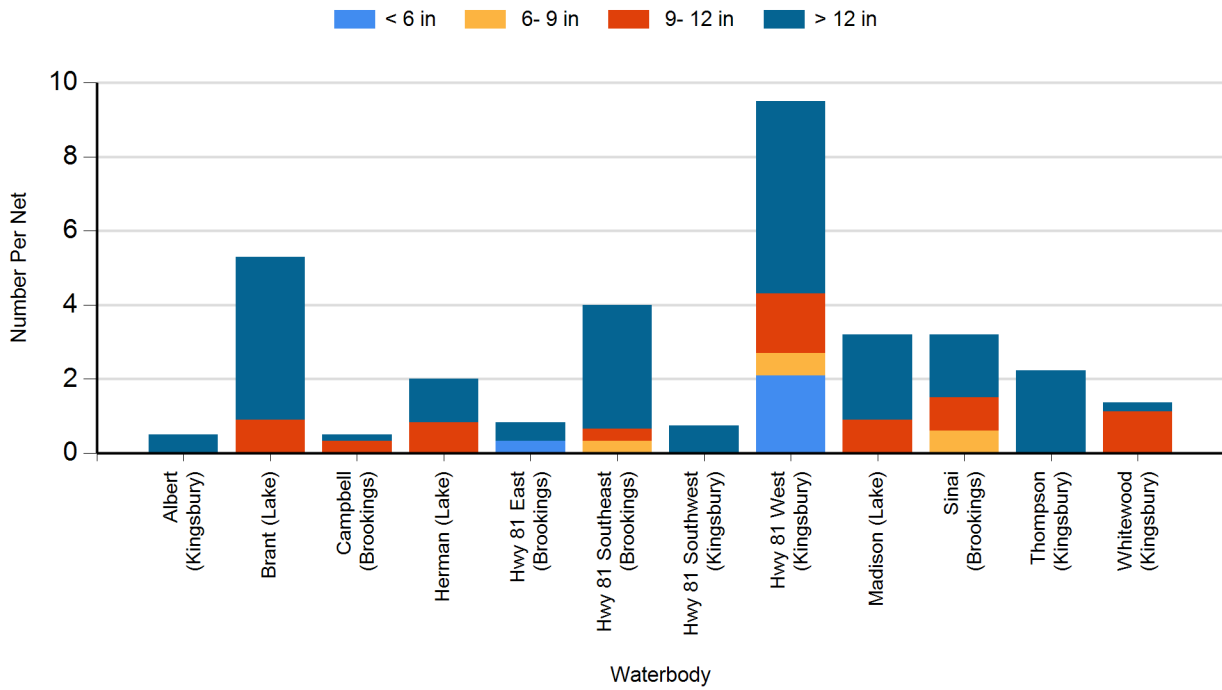

2021 Black Crappie Frame Net Catches

2021 Bluegill Frame Net Catches

2021 Channel Catfish Gill Net Catches

2021 Common Carp Gill Net Catches

2021 Largemouth Bass Electro Fishing Catches

2021 Muskellunge Frame Net Catches

2021 Northern Pike Gill Net Catches

2021 Saugeye Gill Net Catches

2021 Walleye Gill Net Catches

2021 White Bass Gill Net Catches

2021 White Crappie Frame Net Catches

2021 White Sucker Gill Net Catches

2021 Yellow Perch Gill Net Catches

2020 Black Bullhead Gill Net Catches

2020 Black Crappie Frame Net Catches

2020 Bluegill Frame Net Catches

2020 Channel Catfish Gill Net Catches

2020 Common Carp Gill Net Catches

2020 Largemouth Bass Electro Fishing Catches

2020 Northern Pike Gill Net Catches

2020 Walleye Gill Net Catches

2020 White Bass Gill Net Catches

2020 White Sucker Gill Net Catches

2020 Yellow Perch Gill Net Catches