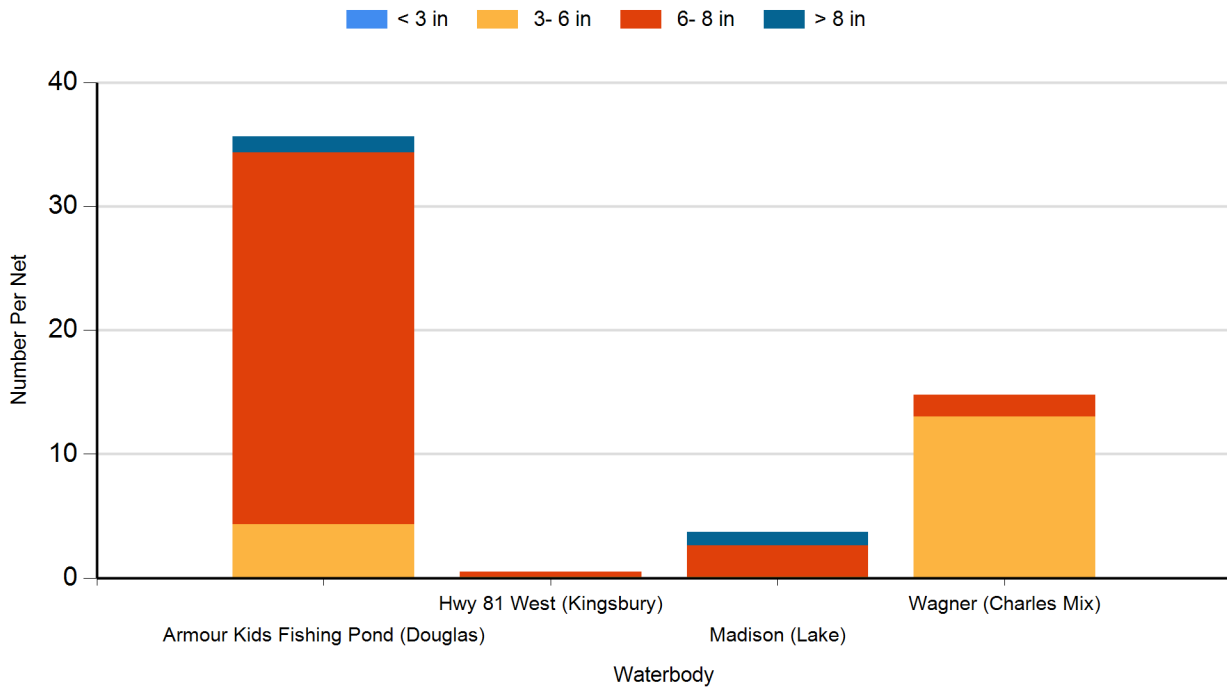

2021 Black Crappie Frame Net Catches

2021 Bluegill Frame Net Catches

2021 Channel Catfish Gill Net Catches

2021 Common Carp Gill Net Catches

2021 Largemouth Bass Electro Fishing Catches

2021 Muskellunge Frame Net Catches

2021 Northern Pike Gill Net Catches

2021 Saugeye Gill Net Catches

2021 Walleye Gill Net Catches

2021 White Bass Gill Net Catches

2021 White Crappie Frame Net Catches

2021 White Sucker Gill Net Catches

2021 Yellow Perch Gill Net Catches

2020 Black Bullhead Gill Net Catches

2020 Black Crappie Frame Net Catches

2020 Bluegill Frame Net Catches

2020 Channel Catfish Gill Net Catches

2020 Common Carp Gill Net Catches

2020 Largemouth Bass Electro Fishing Catches

2020 Northern Pike Gill Net Catches

2020 Walleye Gill Net Catches

2020 White Bass Gill Net Catches

2020 White Sucker Gill Net Catches

2020 Yellow Perch Gill Net Catches