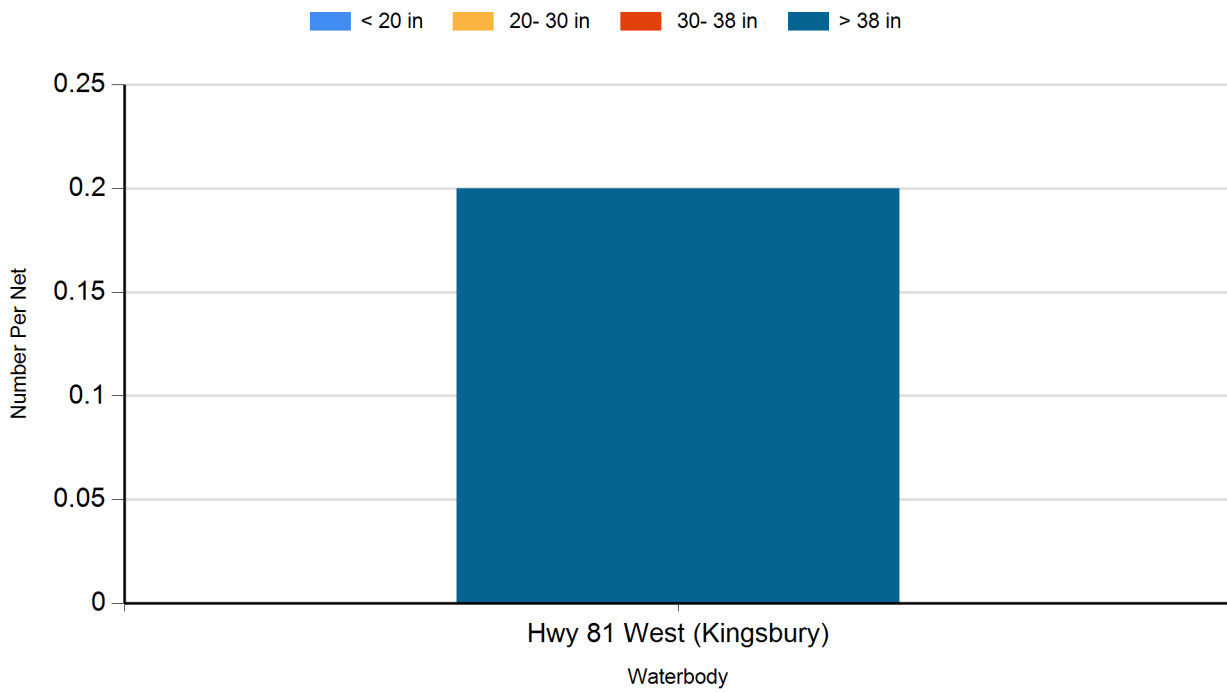

2021 Black Crappie Frame Net Catches

2021 Bluegill Frame Net Catches

2021 Channel Catfish Gill Net Catches

2021 Common Carp Gill Net Catches

2021 Largemouth Bass Electro Fishing Catches

2021 Muskellunge Frame Net Catches