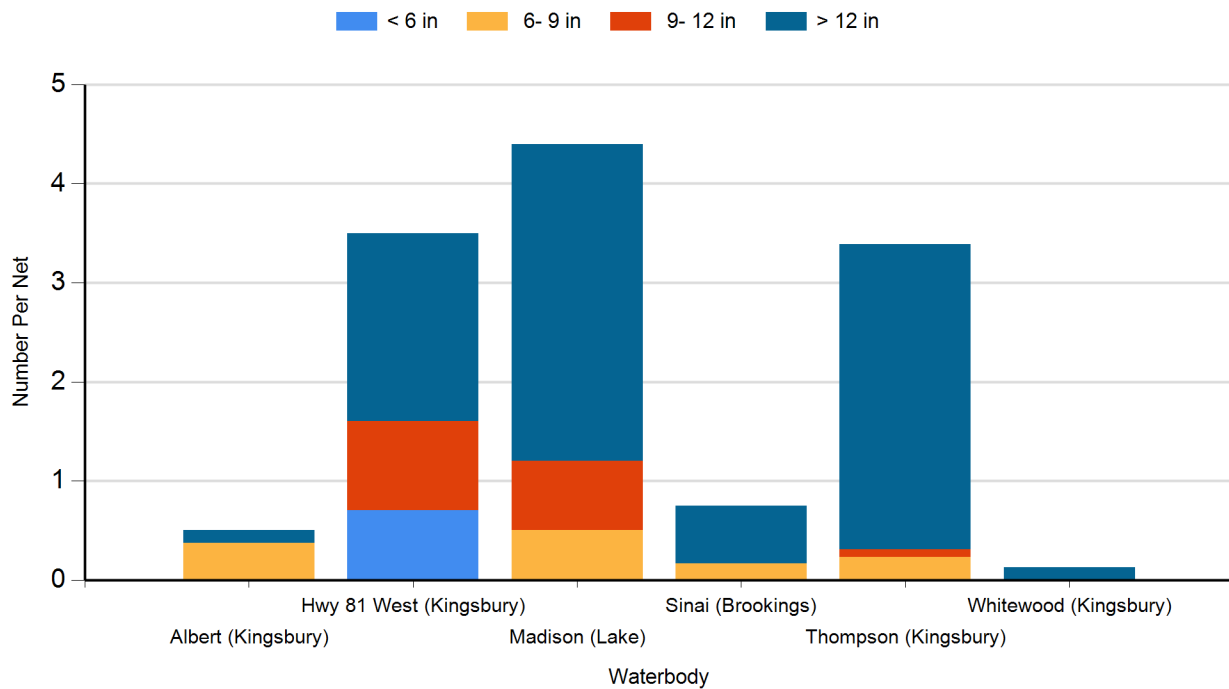

2021 Northern Pike Gill Net Catches

2021 Saugeye Gill Net Catches

2021 Walleye Gill Net Catches

2021 White Bass Gill Net Catches

2021 White Crappie Frame Net Catches

2021 White Sucker Gill Net Catches

2021 Yellow Perch Gill Net Catches

2020 Black Bullhead Gill Net Catches

2020 Black Crappie Frame Net Catches

2020 Bluegill Frame Net Catches

2020 Channel Catfish Gill Net Catches

2020 Common Carp Gill Net Catches

2020 Largemouth Bass Electro Fishing Catches

2020 Northern Pike Gill Net Catches

2020 Walleye Gill Net Catches

2020 White Bass Gill Net Catches

2020 White Sucker Gill Net Catches

2020 Yellow Perch Gill Net Catches