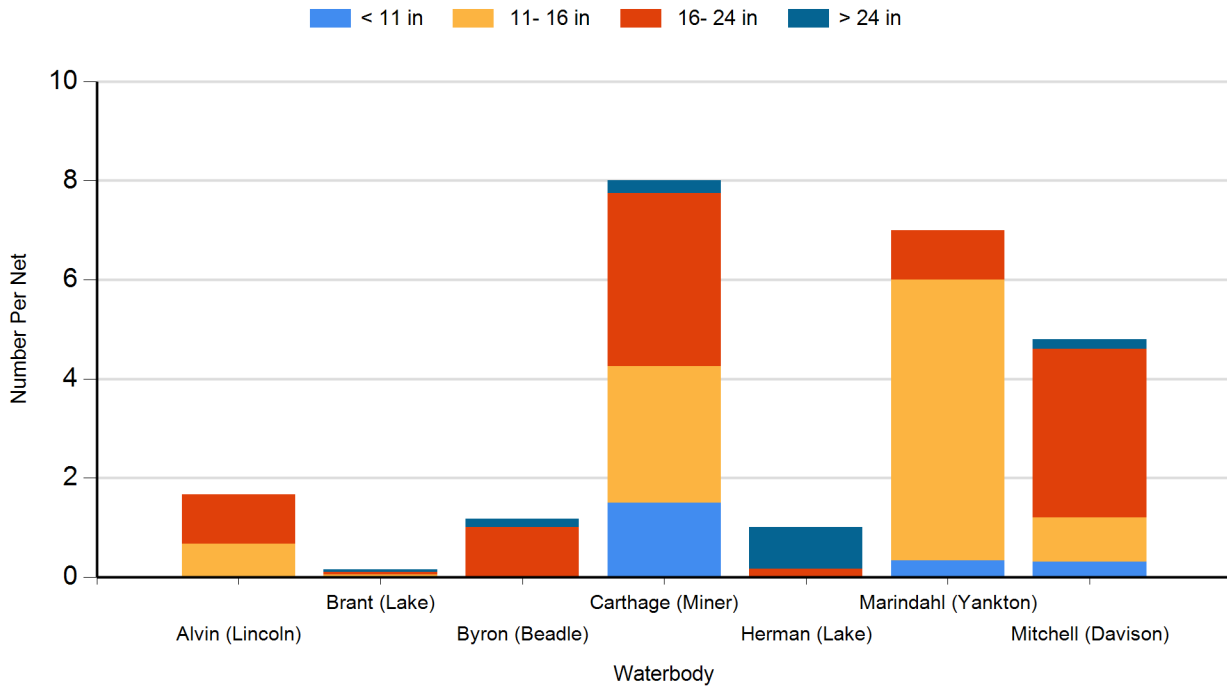

2023 Channel Catfish Gill Net Catches