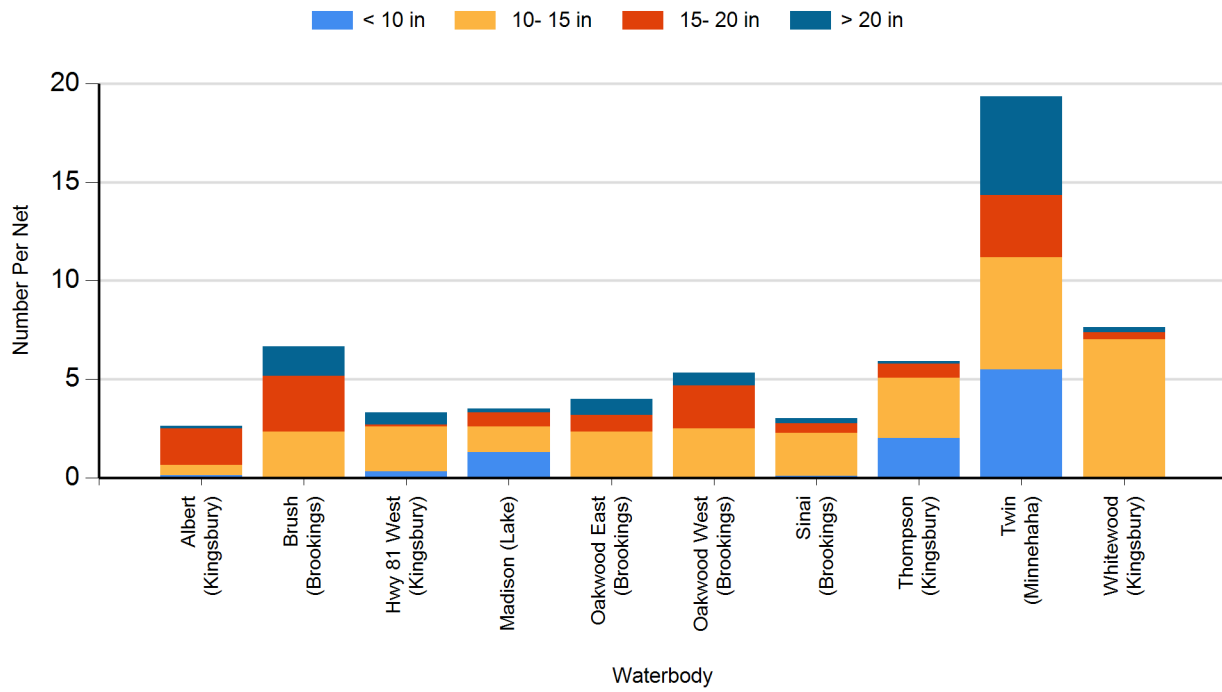

2021 Northern Pike Gill Net Catches

2021 Saugeye Gill Net Catches

2021 Walleye Gill Net Catches

2021 White Bass Gill Net Catches

2021 White Crappie Frame Net Catches

2021 White Sucker Gill Net Catches

2021 Yellow Perch Gill Net Catches

2020 Black Bullhead Gill Net Catches

2020 Black Crappie Frame Net Catches

2020 Bluegill Frame Net Catches

2020 Channel Catfish Gill Net Catches

2020 Common Carp Gill Net Catches

2020 Largemouth Bass Electro Fishing Catches

2020 Northern Pike Gill Net Catches

2020 Walleye Gill Net Catches

2020 White Bass Gill Net Catches

2020 White Sucker Gill Net Catches

2020 Yellow Perch Gill Net Catches