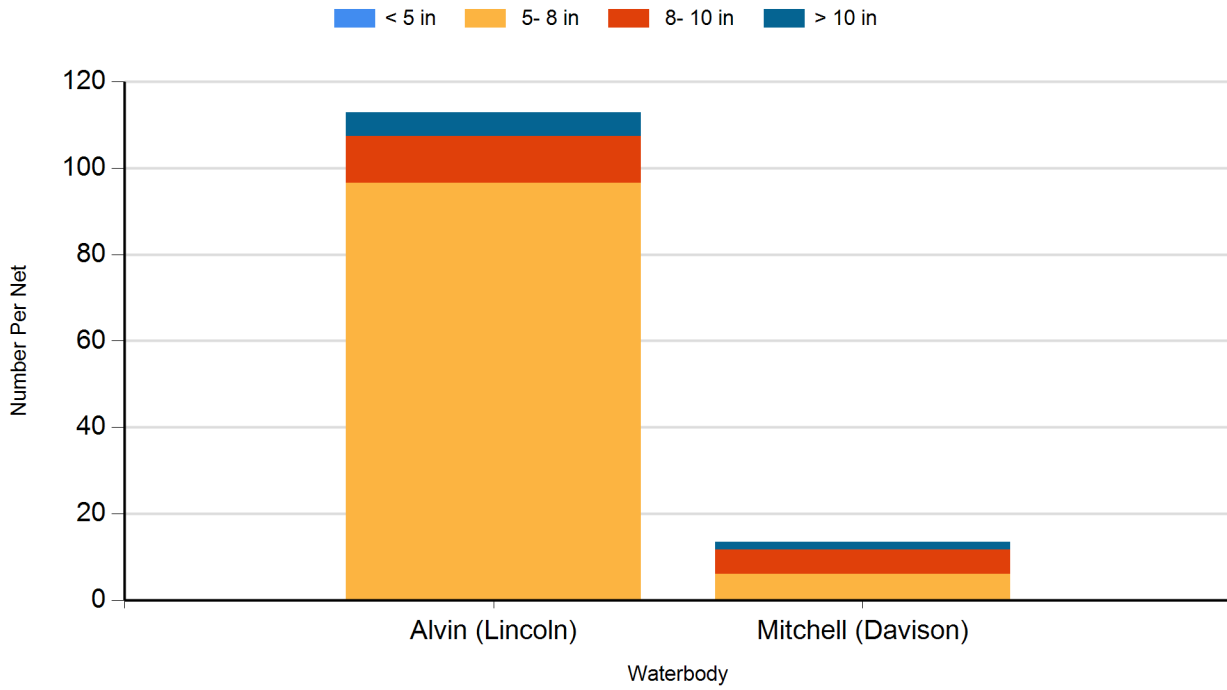

2021 Black Crappie Frame Net Catches

2021 Bluegill Frame Net Catches

2021 Channel Catfish Gill Net Catches

2021 Common Carp Gill Net Catches

2021 Largemouth Bass Electro Fishing Catches

2021 Muskellunge Frame Net Catches

2021 Northern Pike Gill Net Catches

2021 Saugeye Gill Net Catches

2021 Walleye Gill Net Catches

2021 White Bass Gill Net Catches

2021 White Crappie Frame Net Catches

2021 White Sucker Gill Net Catches

2021 Yellow Perch Gill Net Catches

2020 Black Bullhead Gill Net Catches

2020 Black Crappie Frame Net Catches

2020 Bluegill Frame Net Catches

2020 Channel Catfish Gill Net Catches

2020 Common Carp Gill Net Catches

2020 Largemouth Bass Electro Fishing Catches