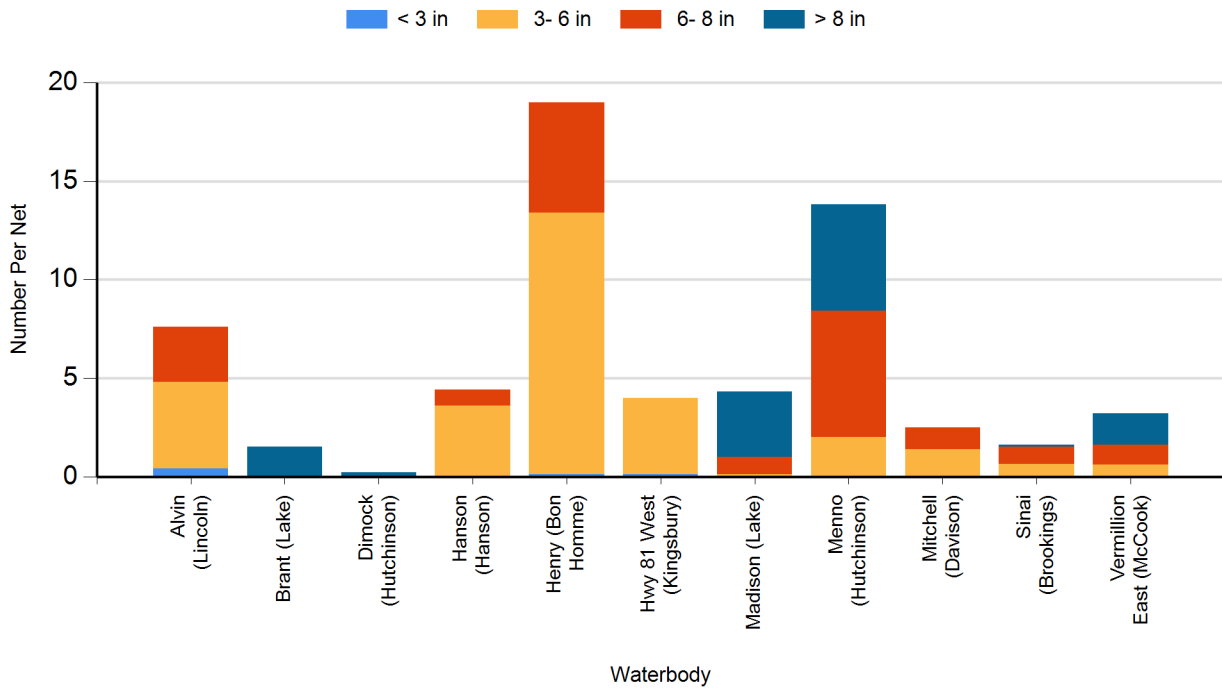

2023 White Bass Gill Net Catches

2023 White Sucker Gill Net Catches

2023 Yellow Perch Gill Net Catches

2022 Black Bullhead Gill Net Catches

2022 Black Crappie Frame Net Catches

2022 Bluegill Frame Net Catches

2022 Channel Catfish Gill Net Catches

2022 Common Carp Gill Net Catches

2022 Largemouth Bass Electro Fishing Catches

2022 Muskellunge Frame Net Catches

2022 Northern Pike Gill Net Catches

2022 Saugeye Gill Net Catches

2022 Walleye Gill Net Catches

2022 White Bass Gill Net Catches

2022 White Crappie Frame Net Catches

2022 White Sucker Gill Net Catches

2022 Yellow Perch Gill Net Catches

2021 Black Bullhead Gill Net Catches