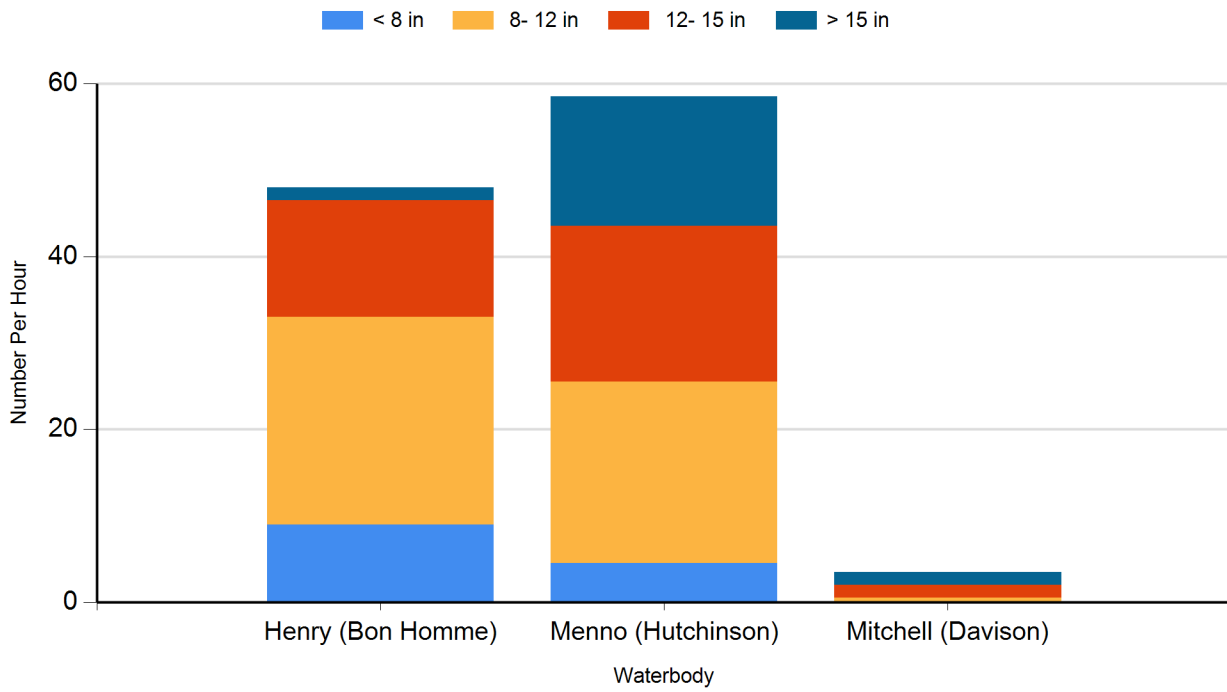

2023 White Bass Gill Net Catches

2023 White Sucker Gill Net Catches

2023 Yellow Perch Gill Net Catches

2022 Black Bullhead Gill Net Catches

2022 Black Crappie Frame Net Catches

2022 Bluegill Frame Net Catches

2022 Channel Catfish Gill Net Catches

2022 Common Carp Gill Net Catches

2022 Largemouth Bass Electro Fishing Catches

2022 Muskellunge Frame Net Catches

2022 Northern Pike Gill Net Catches

2022 Saugeye Gill Net Catches