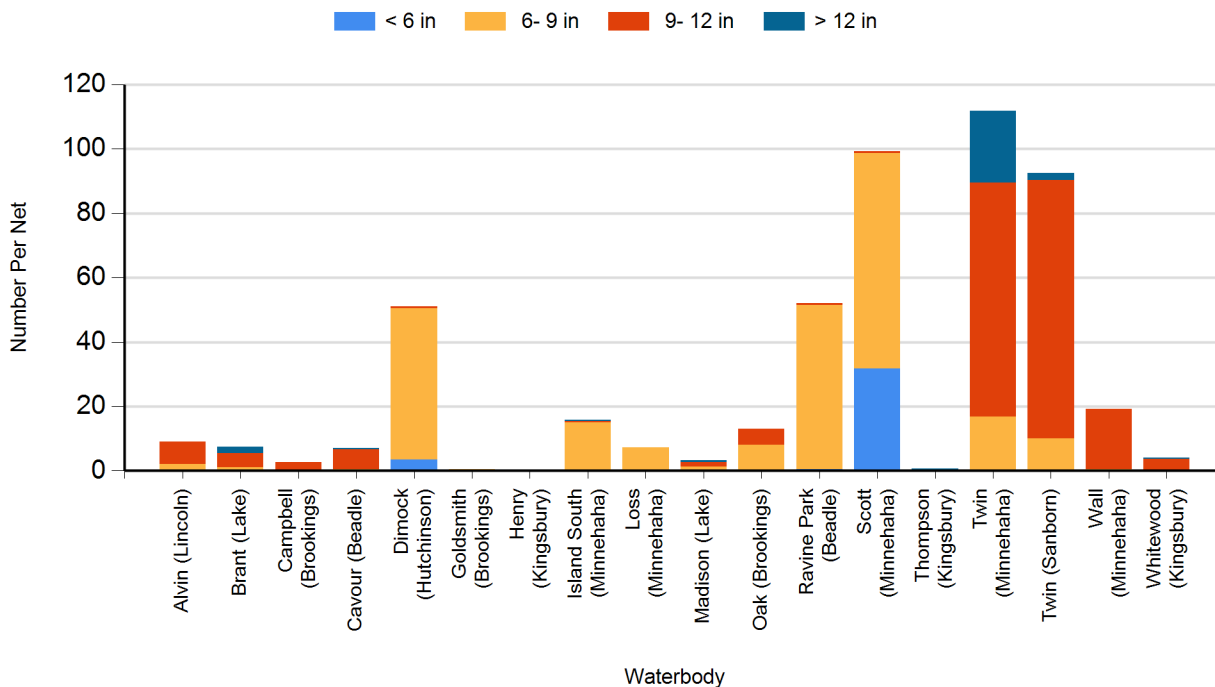

2023 Channel Catfish Gill Net Catches

2023 Common Carp Gill Net Catches

2023 Largemouth Bass Electro Fishing Catches

2023 Muskellunge Frame Net Catches

2023 Northern Pike Gill Net Catches

2023 Walleye Gill Net Catches

2023 White Bass Gill Net Catches

2023 White Sucker Gill Net Catches

2023 Yellow Perch Gill Net Catches

2022 Black Bullhead Gill Net Catches

2022 Black Crappie Frame Net Catches

2022 Bluegill Frame Net Catches

2022 Channel Catfish Gill Net Catches

2022 Common Carp Gill Net Catches

2022 Largemouth Bass Electro Fishing Catches

2022 Muskellunge Frame Net Catches

2022 Northern Pike Gill Net Catches

2022 Saugeye Gill Net Catches

2022 Walleye Gill Net Catches

2022 White Bass Gill Net Catches

2022 White Crappie Frame Net Catches

2022 White Sucker Gill Net Catches

2022 Yellow Perch Gill Net Catches

2021 Black Bullhead Gill Net Catches