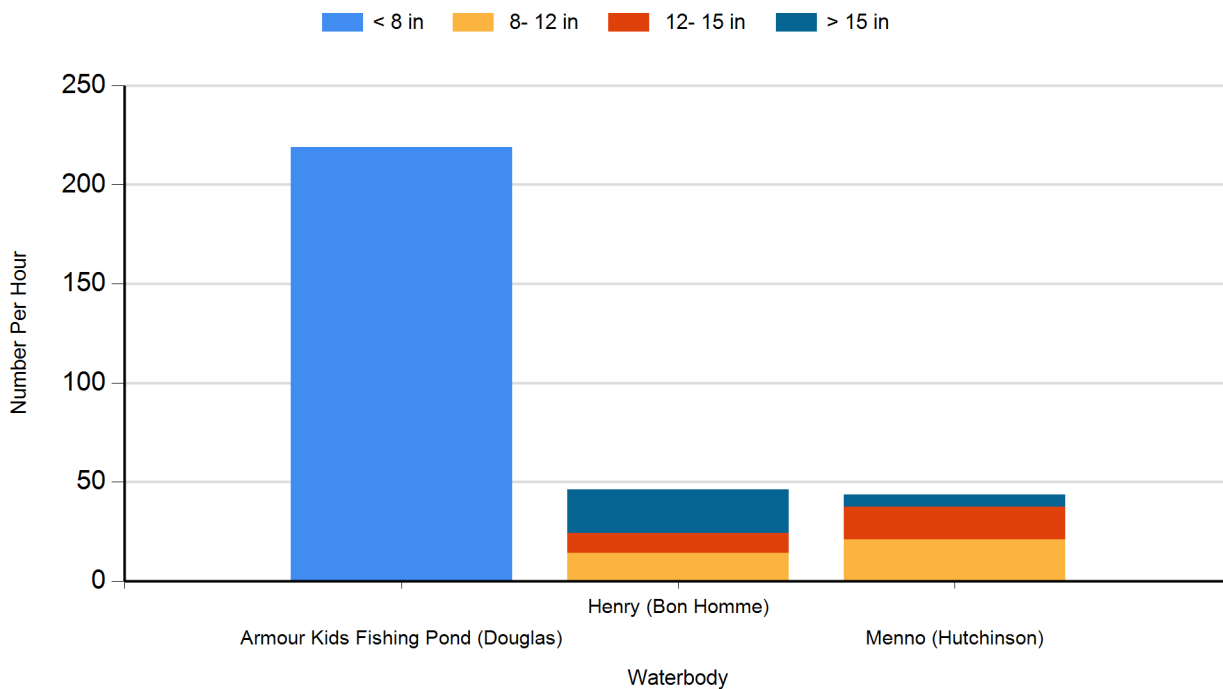

2023 Largemouth Bass Electro Fishing Catches