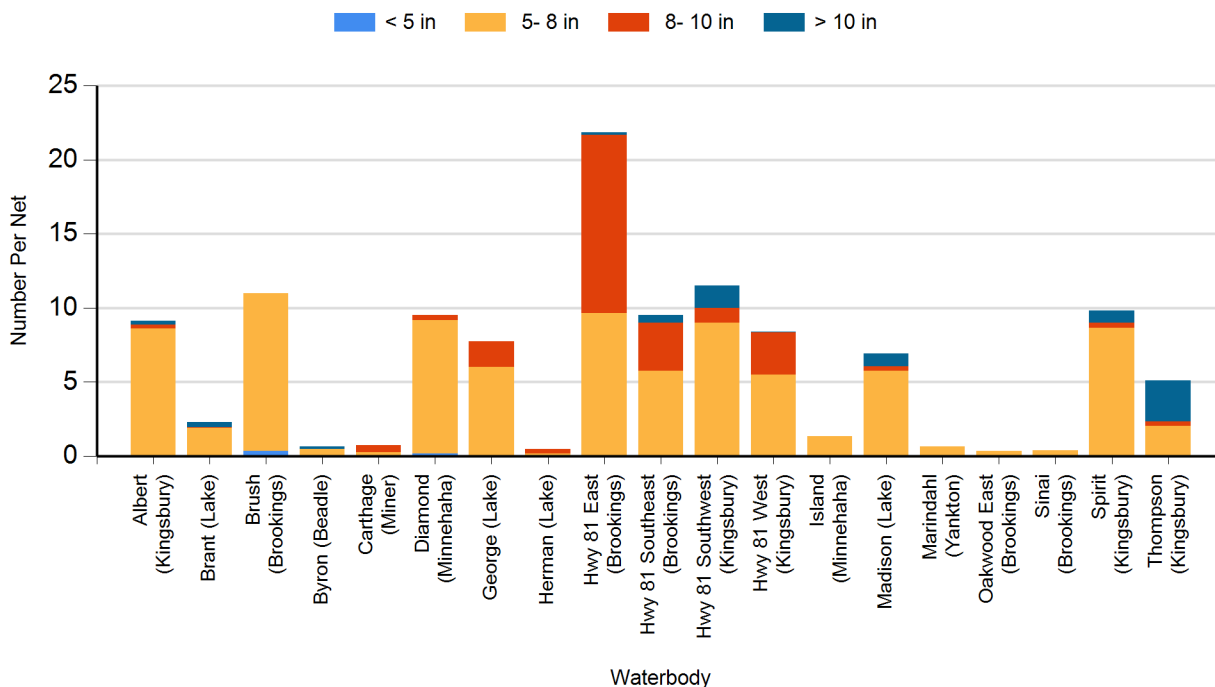

2024 White Crappie Frame Net Catches

2024 White Sucker Gill Net Catches

2024 Yellow Perch Gill Net Catches

2023 Black Bullhead Gill Net Catches

2023 Black Crappie Frame Net Catches

2023 Bluegill Frame Net Catches

2023 Channel Catfish Gill Net Catches

2023 Common Carp Gill Net Catches

2023 Largemouth Bass Electro Fishing Catches

2023 Muskellunge Frame Net Catches

2023 Northern Pike Gill Net Catches

2023 Walleye Gill Net Catches

2023 White Bass Gill Net Catches

2023 White Sucker Gill Net Catches

2023 Yellow Perch Gill Net Catches

2022 Black Bullhead Gill Net Catches

2022 Black Crappie Frame Net Catches

2022 Bluegill Frame Net Catches