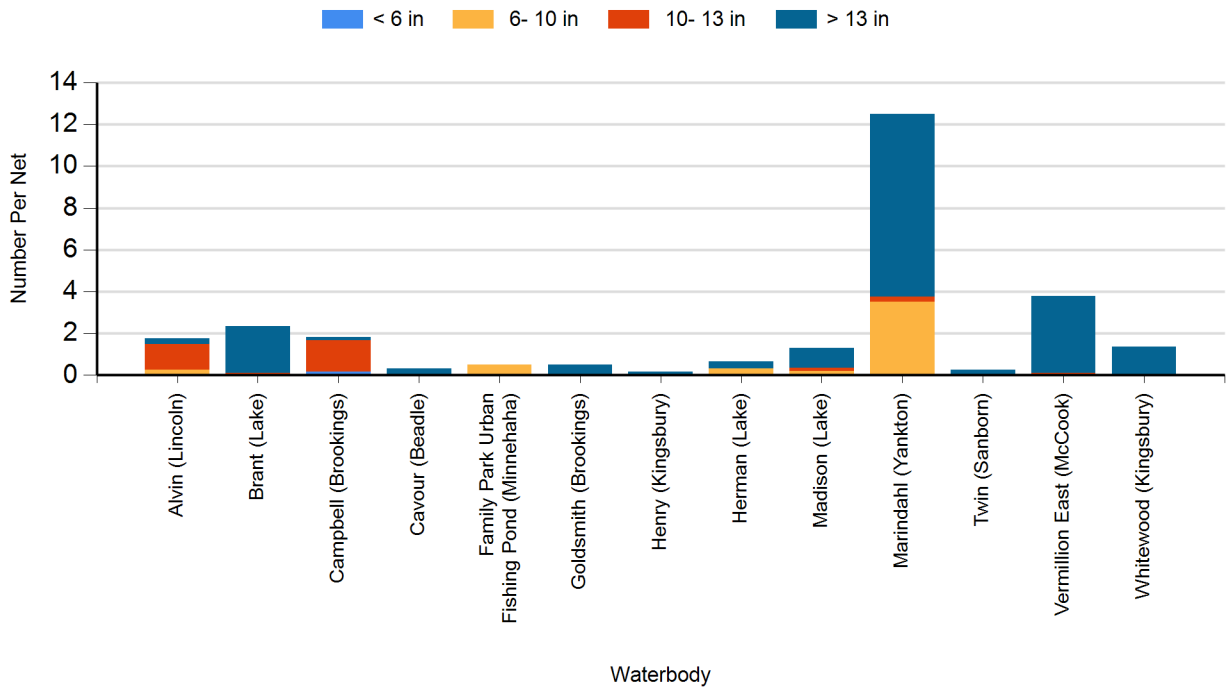

2024 Largemouth Bass Electro Fishing Catches

2024 Muskellunge Frame Net Catches

2024 Northern Pike Gill Net Catches

2024 Saugeye Gill Net Catches

2024 Walleye Gill Net Catches

2024 White Bass Gill Net Catches

2024 White Crappie Frame Net Catches

2024 White Sucker Gill Net Catches

2024 Yellow Perch Gill Net Catches

2023 Black Bullhead Gill Net Catches

2023 Black Crappie Frame Net Catches

2023 Bluegill Frame Net Catches