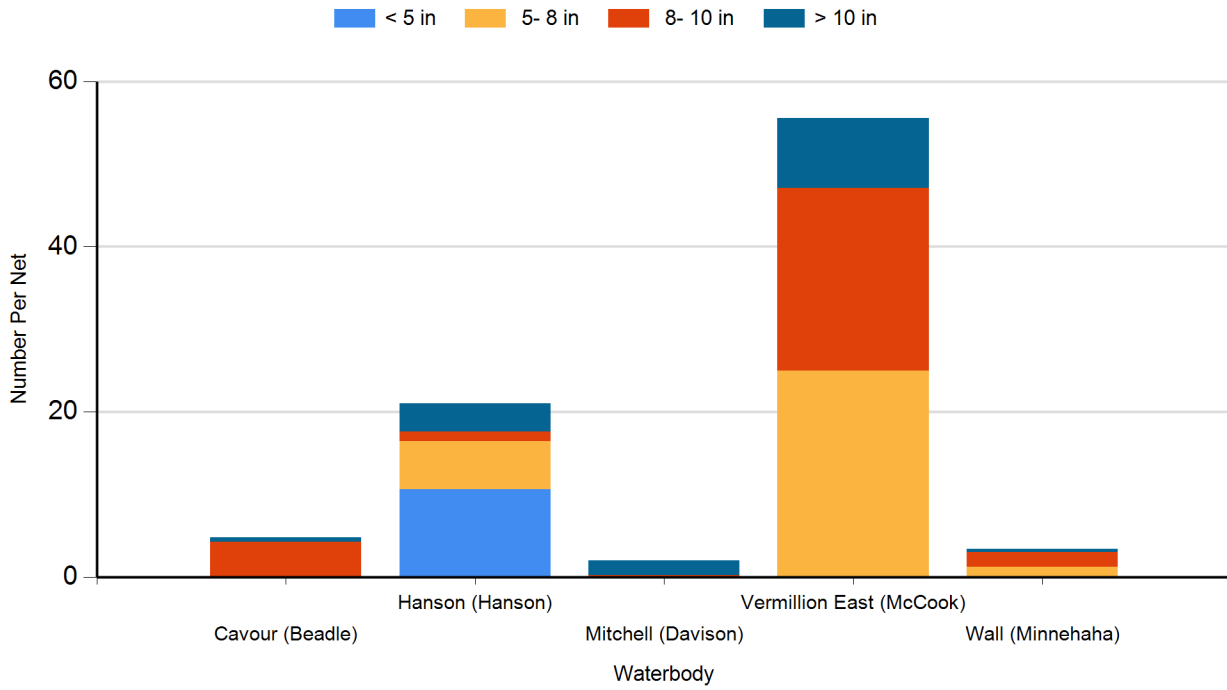

2024 White Crappie Frame Net Catches

2024 White Sucker Gill Net Catches

2024 Yellow Perch Gill Net Catches

2023 Black Bullhead Gill Net Catches

2023 Black Crappie Frame Net Catches

2023 Bluegill Frame Net Catches