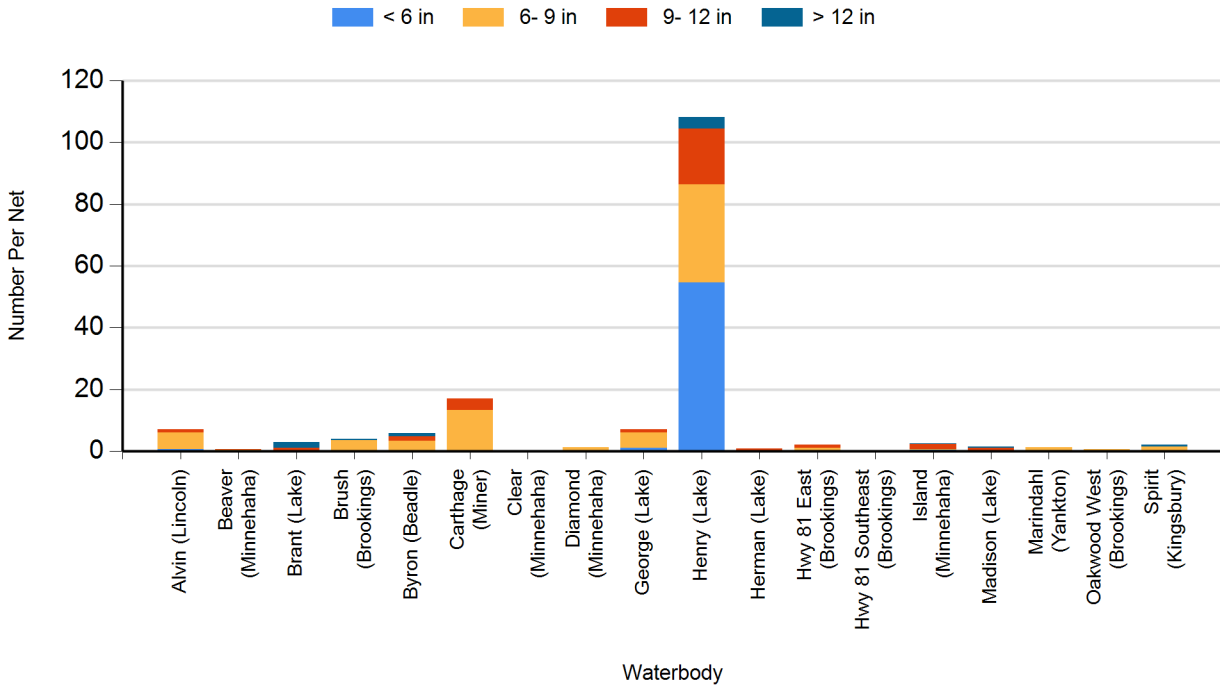

2024 White Crappie Frame Net Catches

2024 White Sucker Gill Net Catches

2024 Yellow Perch Gill Net Catches

2023 Black Bullhead Gill Net Catches

2023 Black Crappie Frame Net Catches

2023 Bluegill Frame Net Catches

2023 Channel Catfish Gill Net Catches

2023 Common Carp Gill Net Catches

2023 Largemouth Bass Electro Fishing Catches

2023 Muskellunge Frame Net Catches

2023 Northern Pike Gill Net Catches

2023 Walleye Gill Net Catches