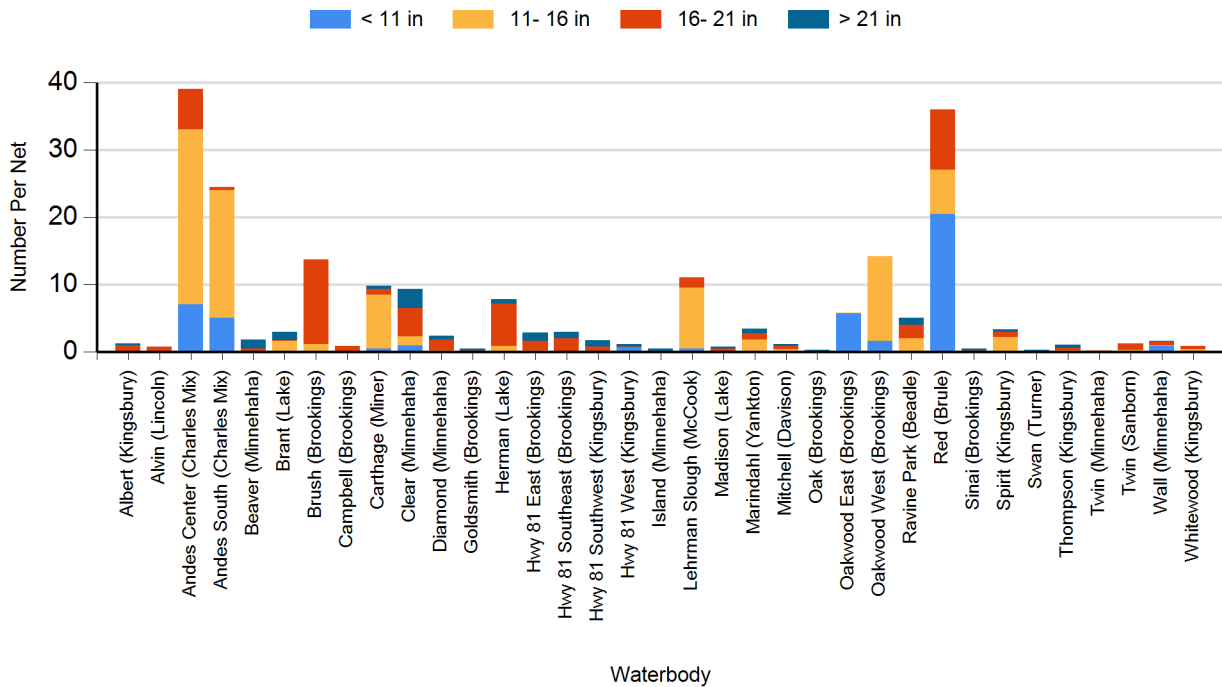

2022 Walleye Gill Net Catches

2022 White Bass Gill Net Catches

2022 White Crappie Frame Net Catches

2022 White Sucker Gill Net Catches

2022 Yellow Perch Gill Net Catches

2021 Black Bullhead Gill Net Catches

2021 Black Crappie Frame Net Catches

2021 Bluegill Frame Net Catches

2021 Channel Catfish Gill Net Catches

2021 Common Carp Gill Net Catches

2021 Largemouth Bass Electro Fishing Catches

2021 Muskellunge Frame Net Catches

2021 Northern Pike Gill Net Catches

2021 Saugeye Gill Net Catches

2021 Walleye Gill Net Catches

2021 White Bass Gill Net Catches

2021 White Crappie Frame Net Catches

2021 White Sucker Gill Net Catches

2021 Yellow Perch Gill Net Catches

2020 Black Bullhead Gill Net Catches

2020 Black Crappie Frame Net Catches

2020 Bluegill Frame Net Catches

2020 Channel Catfish Gill Net Catches

2020 Common Carp Gill Net Catches

2020 Largemouth Bass Electro Fishing Catches