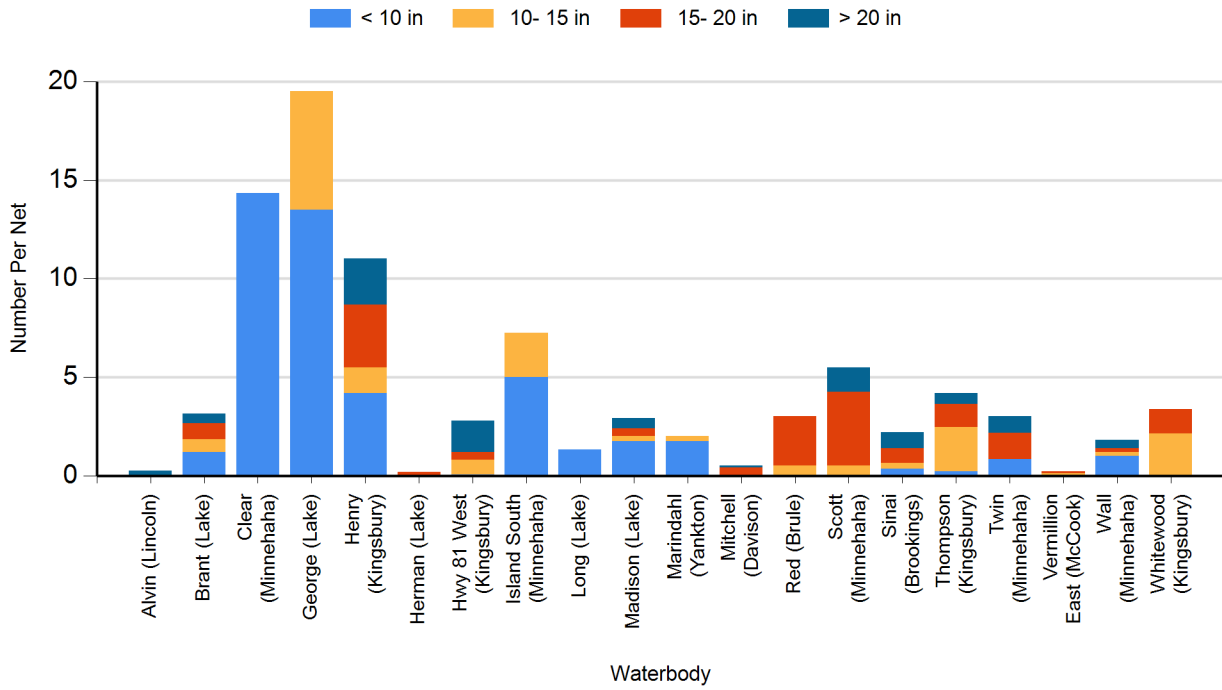

2024 Largemouth Bass Electro Fishing Catches

2024 Muskellunge Frame Net Catches

2024 Northern Pike Gill Net Catches

2024 Saugeye Gill Net Catches

2024 Walleye Gill Net Catches

2024 White Bass Gill Net Catches

2024 White Crappie Frame Net Catches

2024 White Sucker Gill Net Catches

2024 Yellow Perch Gill Net Catches

2023 Black Bullhead Gill Net Catches

2023 Black Crappie Frame Net Catches

2023 Bluegill Frame Net Catches