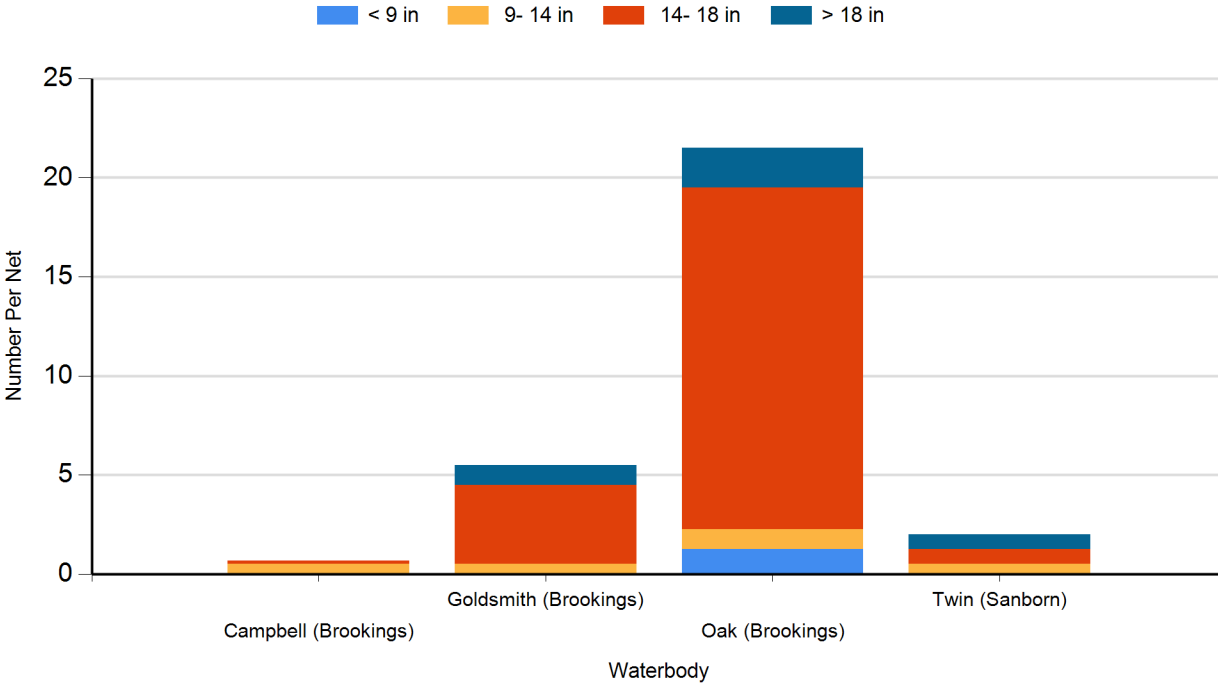

2022 Walleye Gill Net Catches

2022 White Bass Gill Net Catches

2022 White Crappie Frame Net Catches

2022 White Sucker Gill Net Catches

2022 Yellow Perch Gill Net Catches

2021 Black Bullhead Gill Net Catches

2021 Black Crappie Frame Net Catches

2021 Bluegill Frame Net Catches

2021 Channel Catfish Gill Net Catches

2021 Common Carp Gill Net Catches

2021 Largemouth Bass Electro Fishing Catches

2021 Muskellunge Frame Net Catches

2021 Northern Pike Gill Net Catches

2021 Saugeye Gill Net Catches

2021 Walleye Gill Net Catches

2021 White Bass Gill Net Catches

2021 White Crappie Frame Net Catches

2021 White Sucker Gill Net Catches

2021 Yellow Perch Gill Net Catches