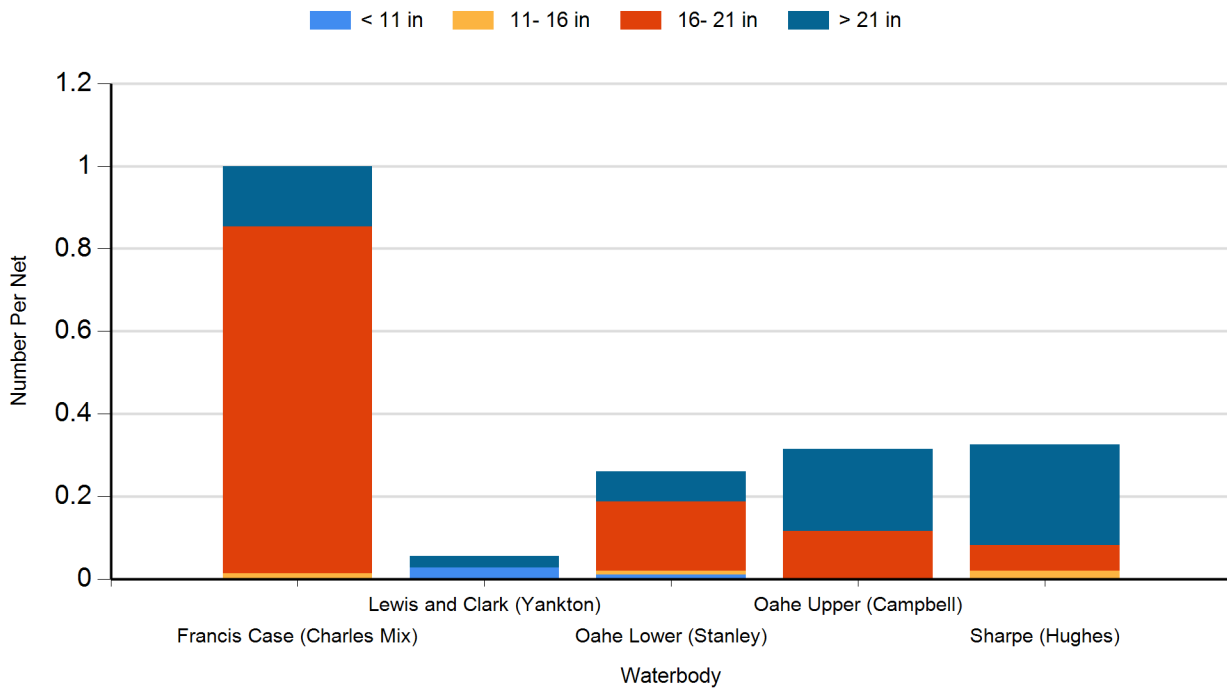

2023 Common Carp Gill Net Catches