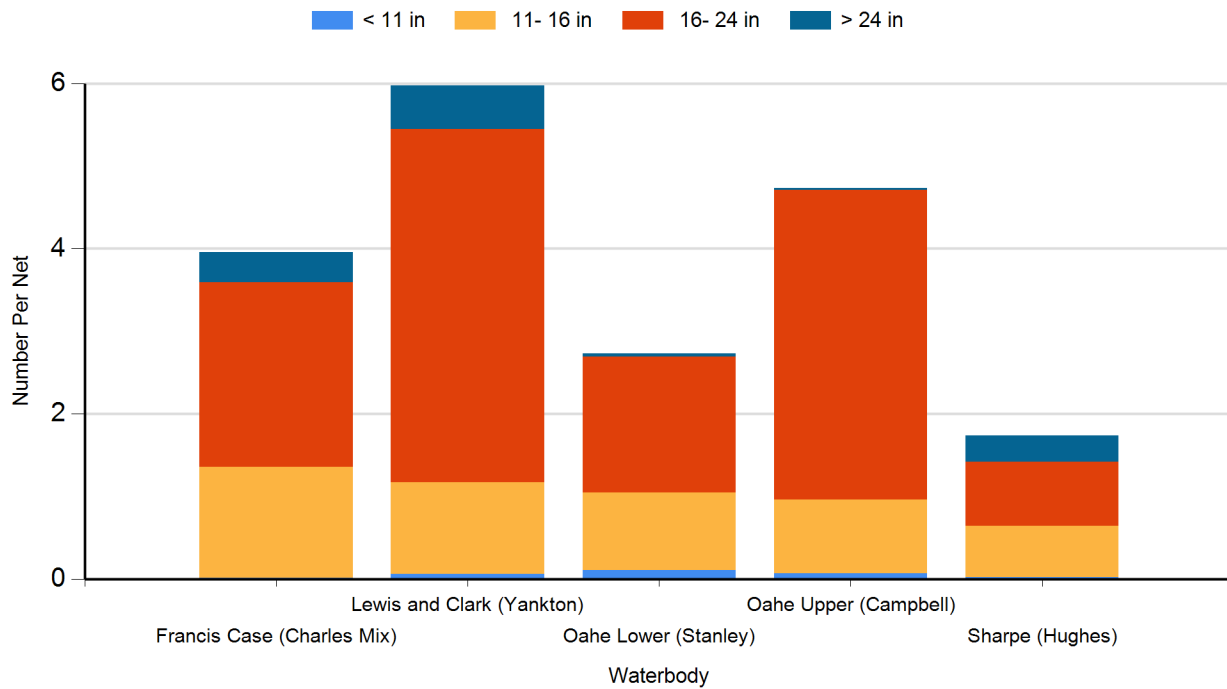

# Missouri River Area Lake Survey Results

2024 Channel Catfish Gill Net Catches

### 2024 Common Carp Gill Net Catches