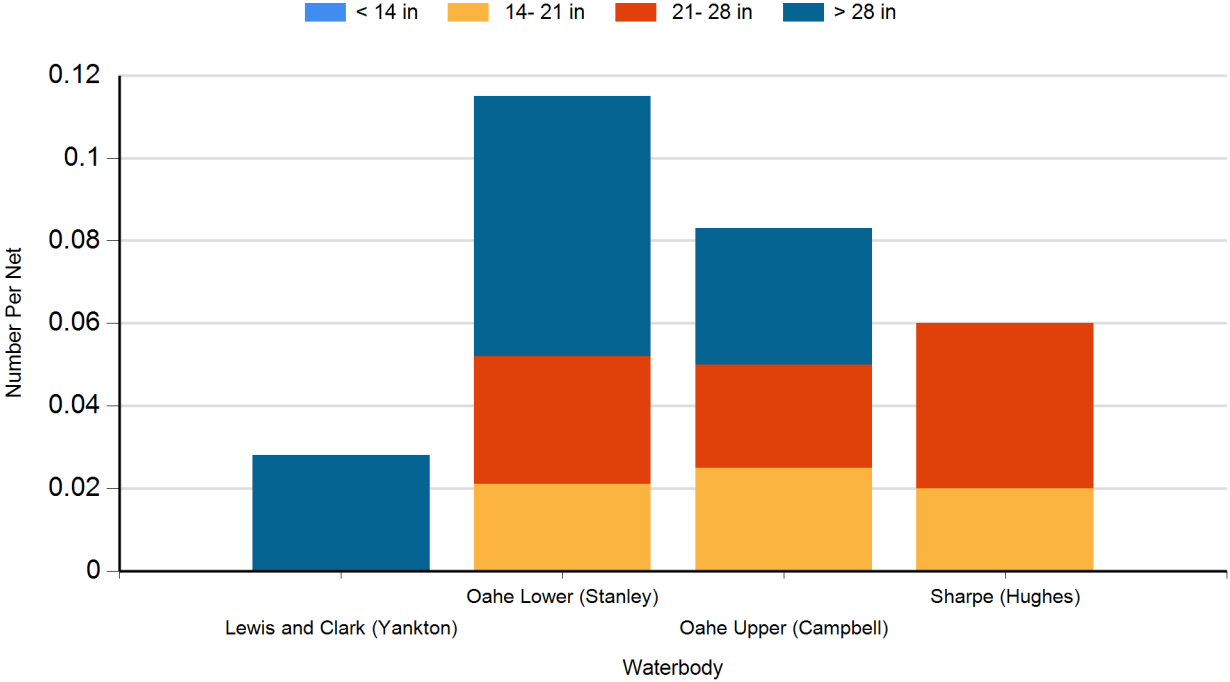

2024 Northern Pike Gill Net Catches