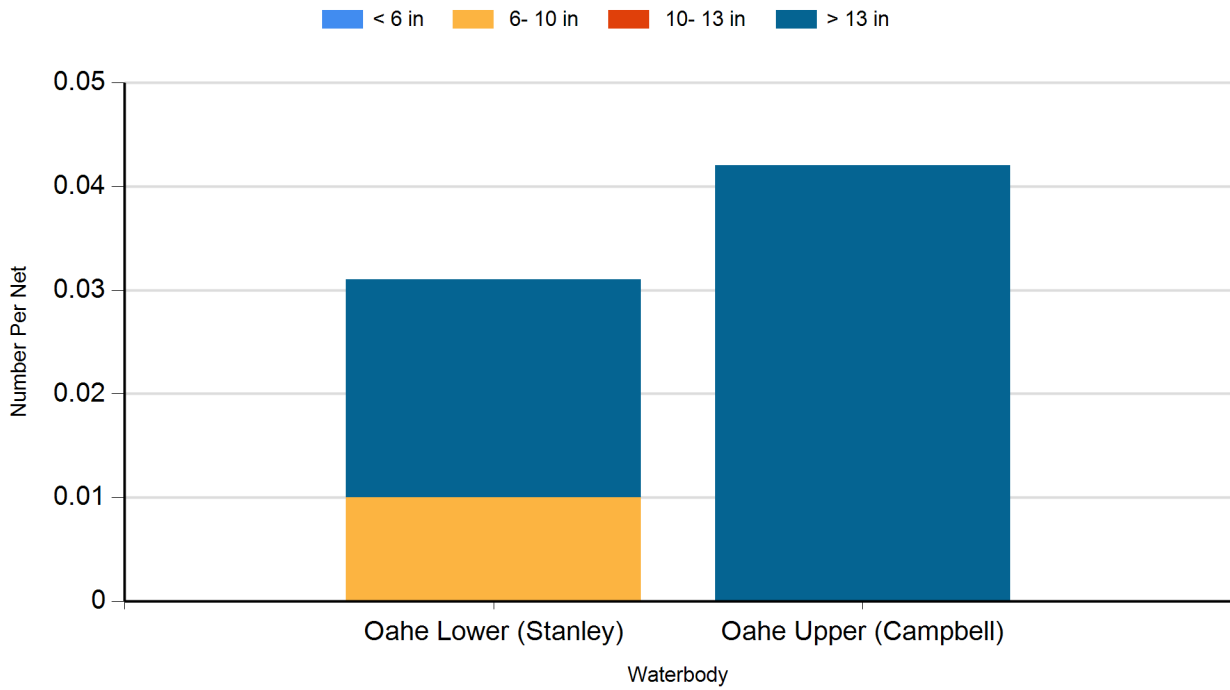

2024 White Sucker Gill Net Catches