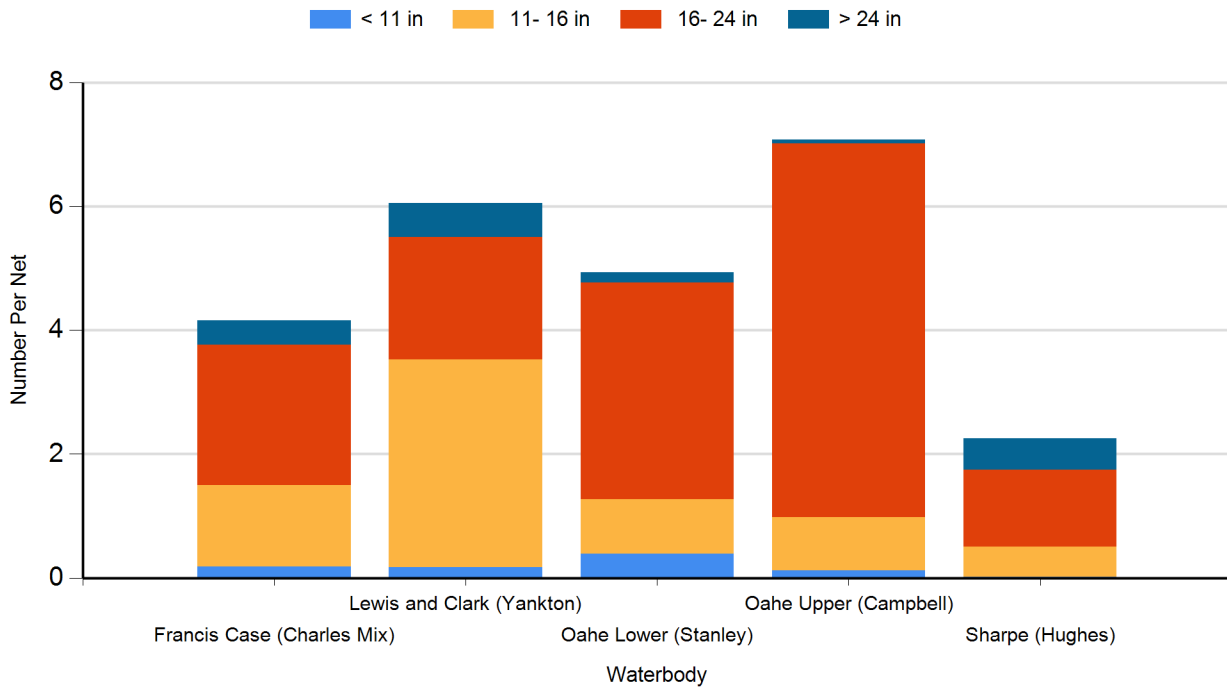

2022 Channel Catfish Gill Net Catches