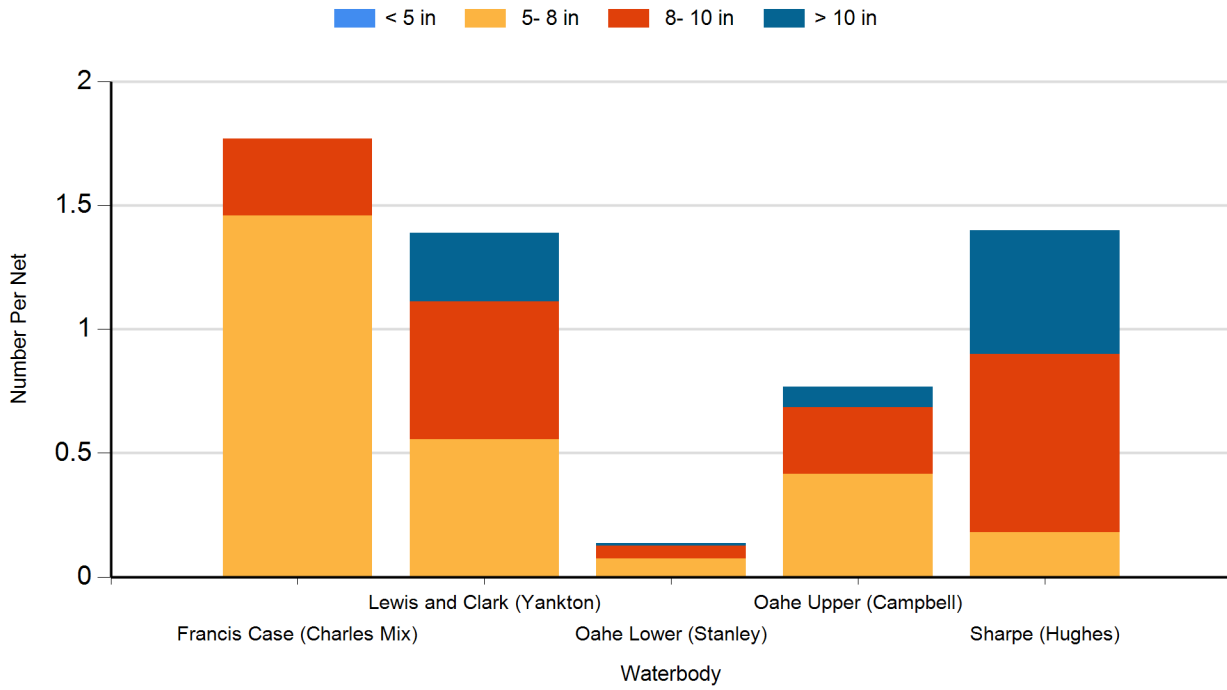

2024 Yellow Perch Gill Net Catches