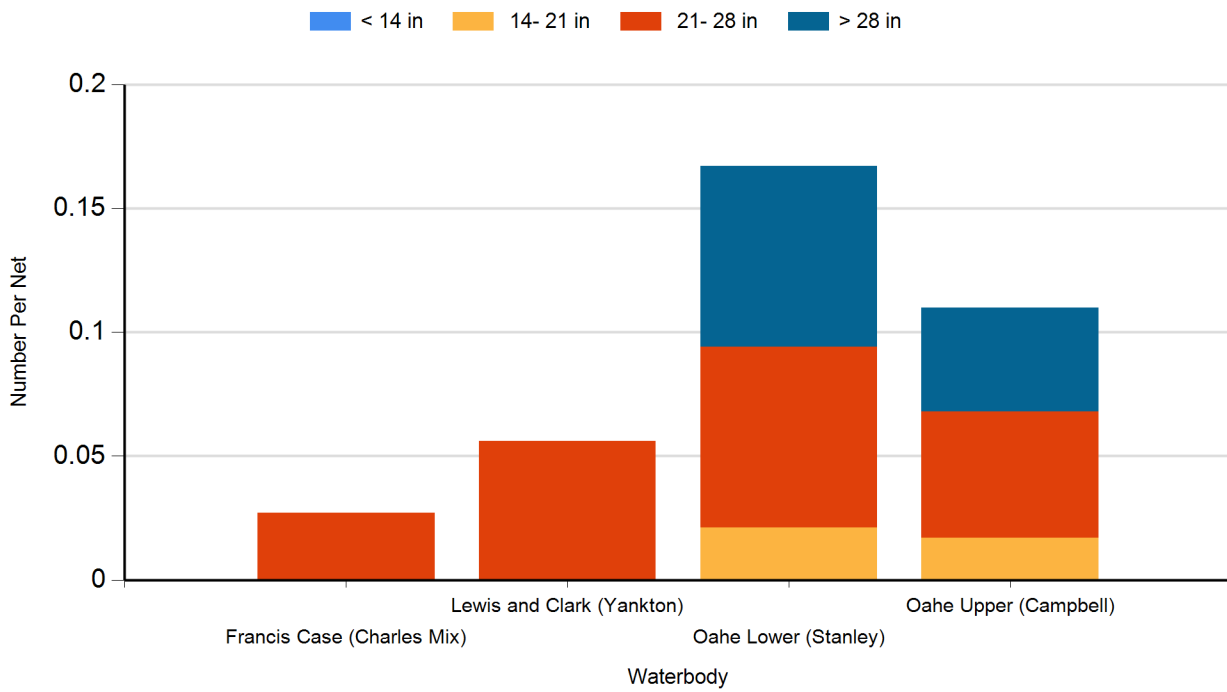

2021 Northern Pike Gill Net Catches