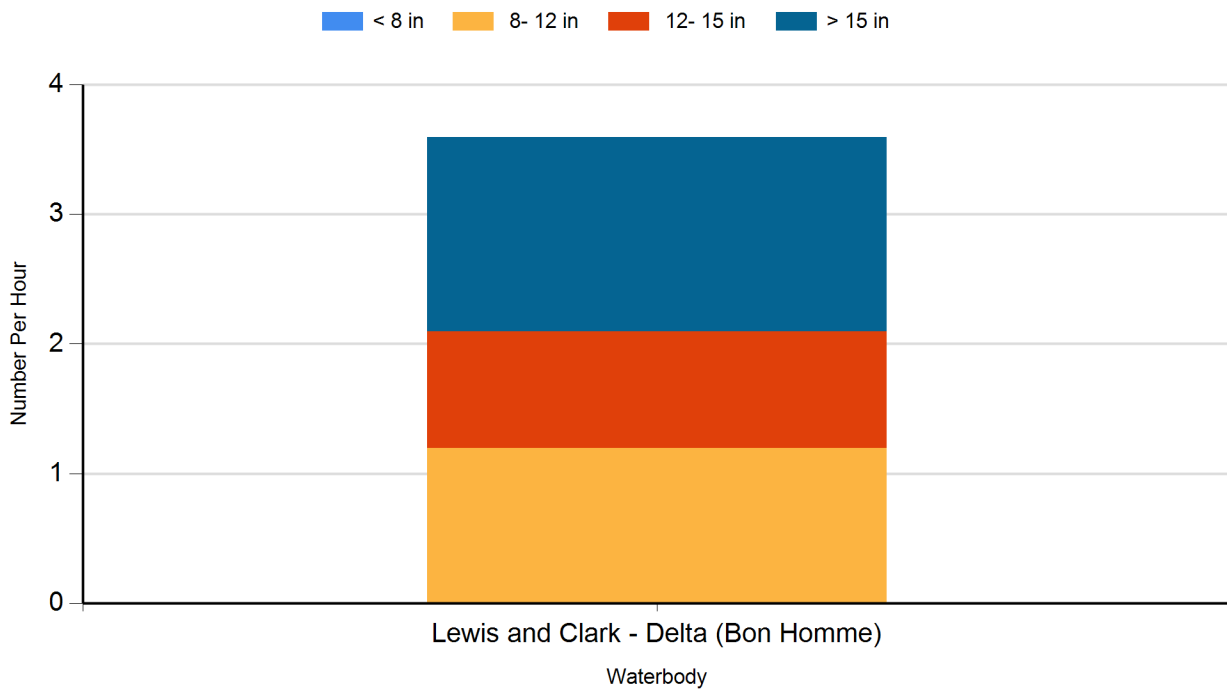

2023 Largemouth Bass Electro Fishing Catches