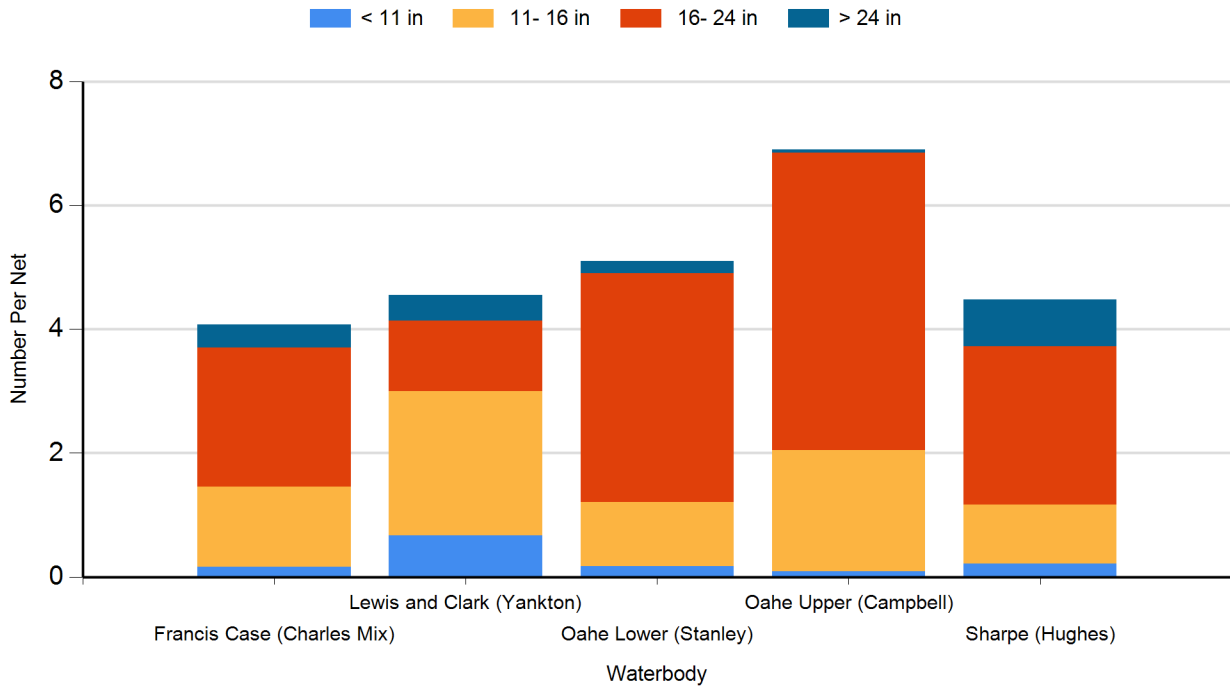

2020 Channel Catfish Gill Net Catches