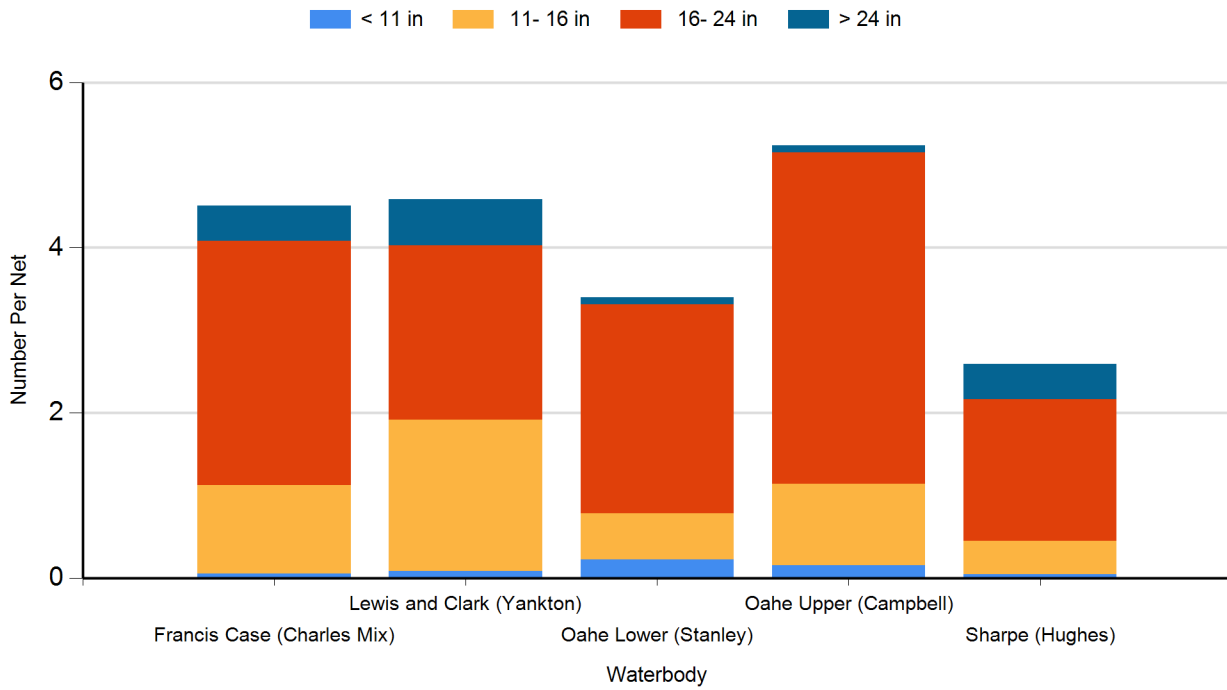

2023 Channel Catfish Gill Net Catches