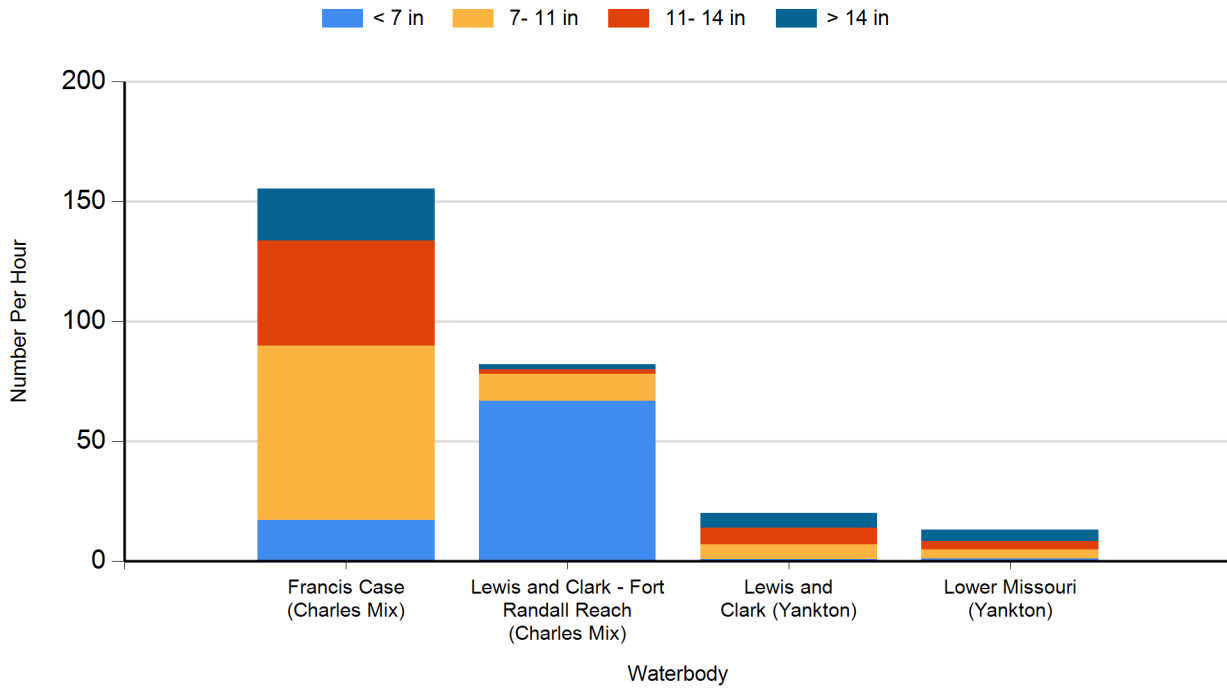

2021 Smallmouth Bass Electro Fishing Catches