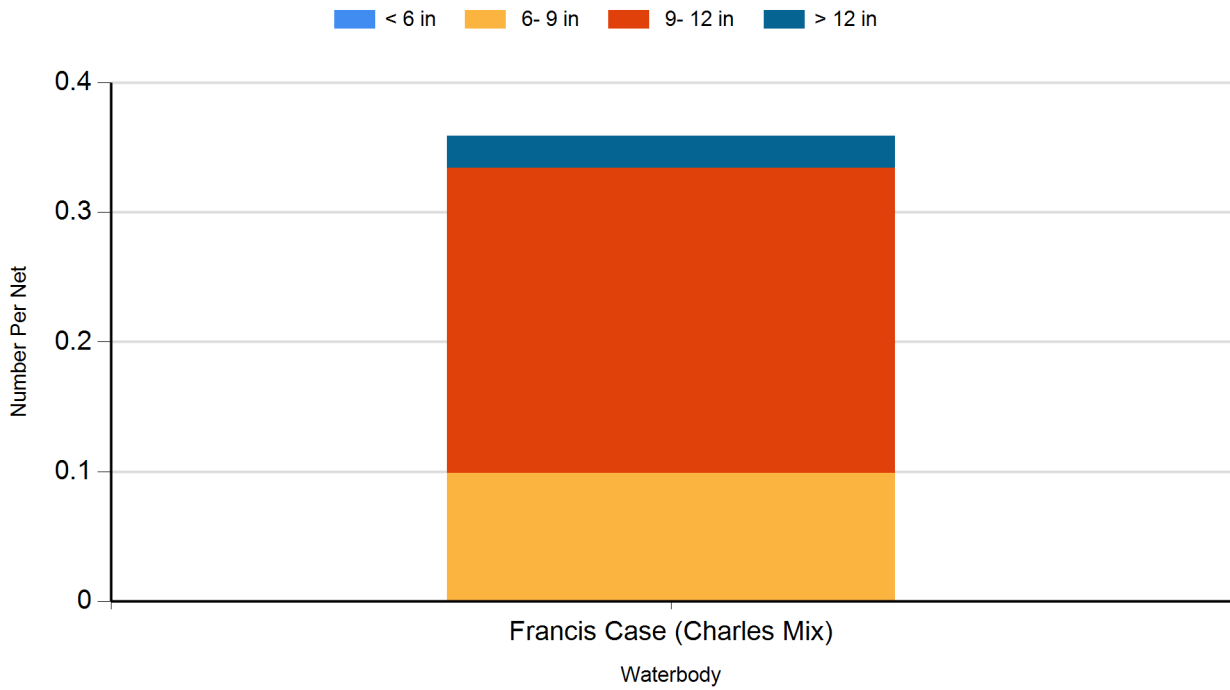

2020 Black Bullhead Gill Net Catches