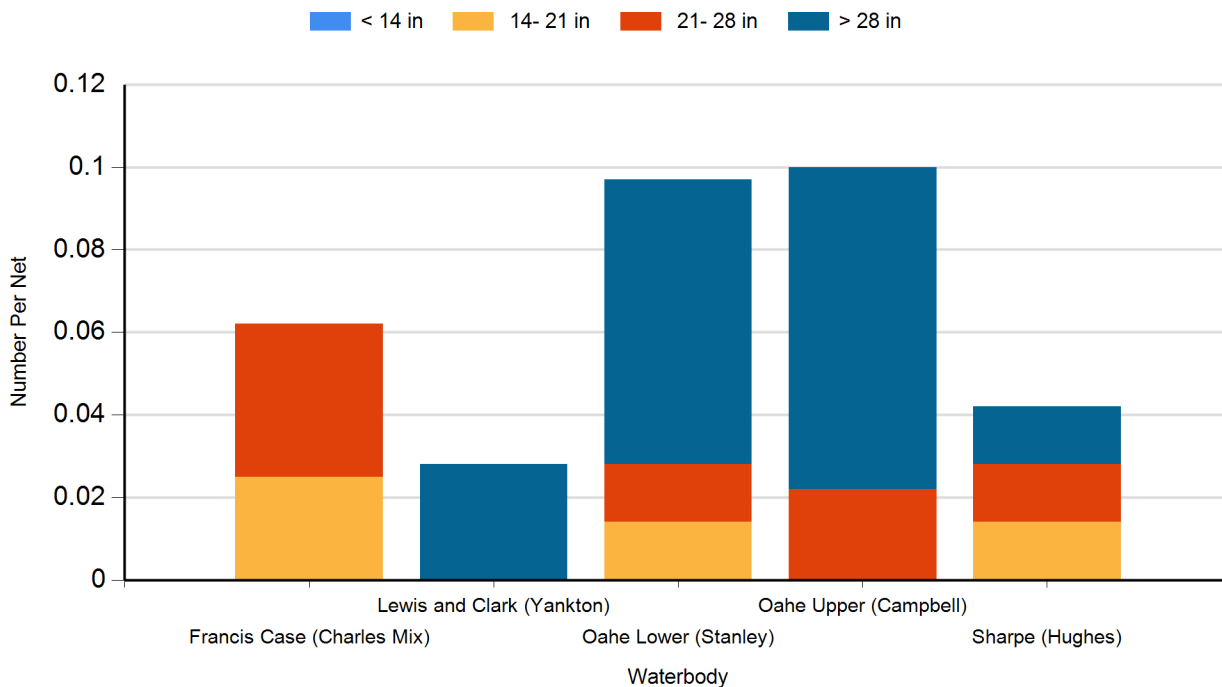

2020 Northern Pike Gill Net Catches