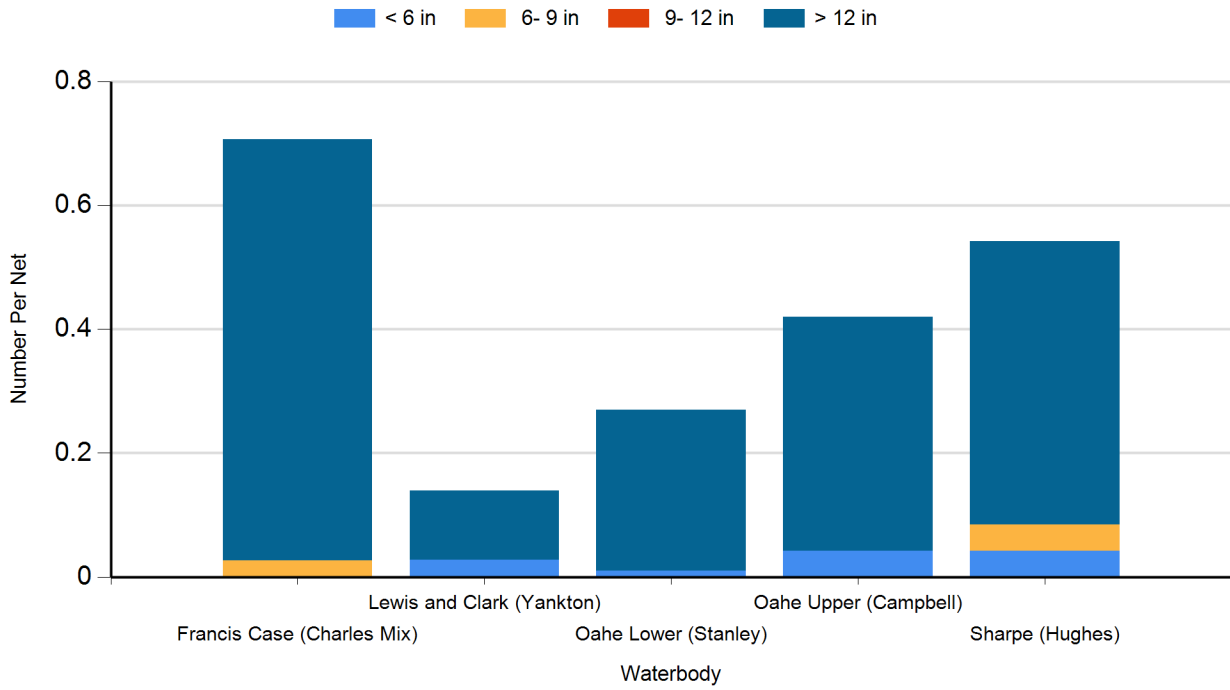

2022 White Bass Gill Net Catches