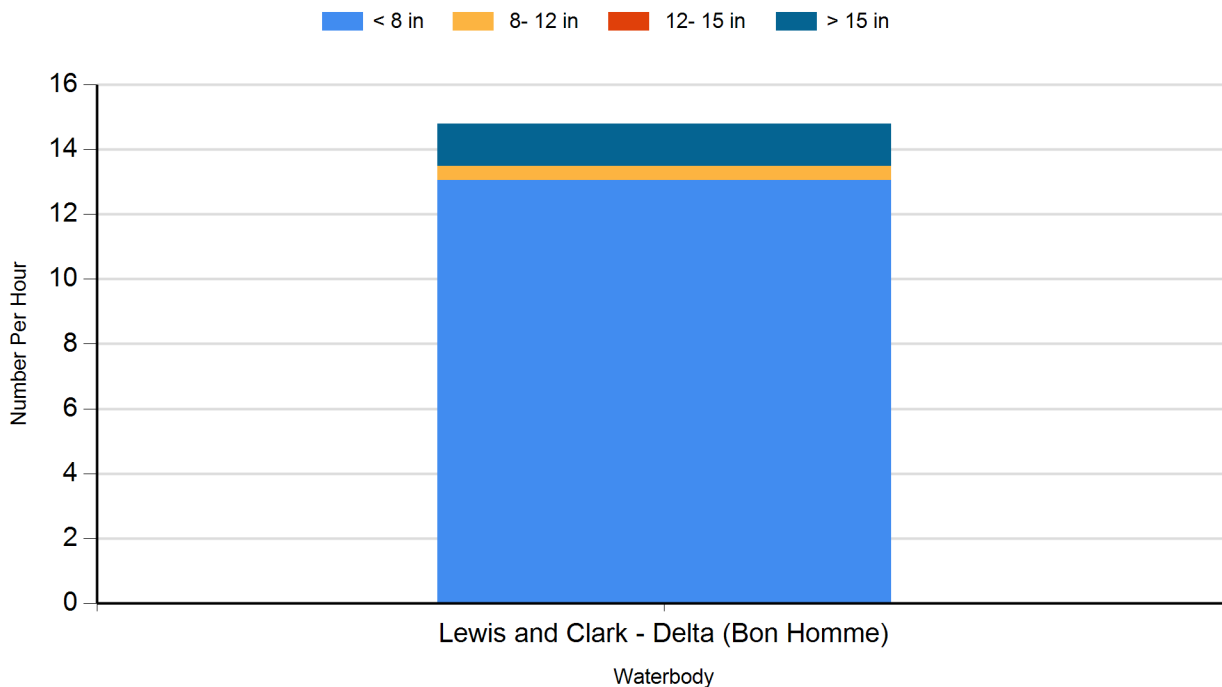

2024 Largemouth Bass Electro Fishing Catches