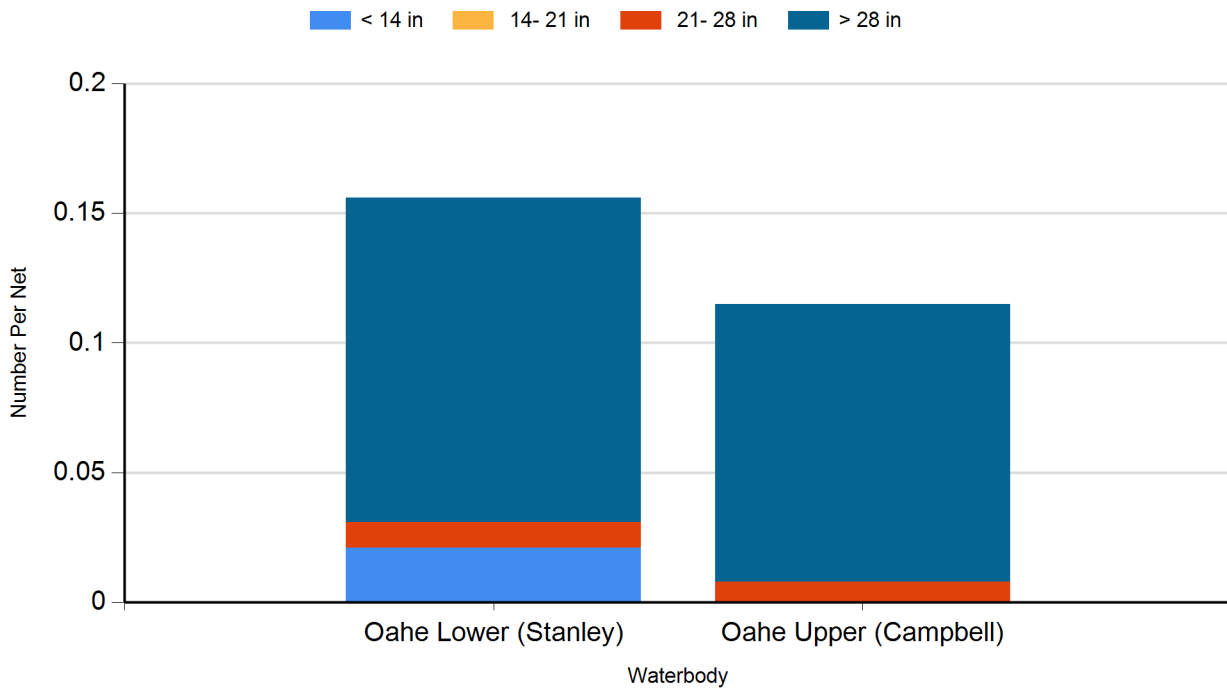

2023 Northern Pike Gill Net Catches