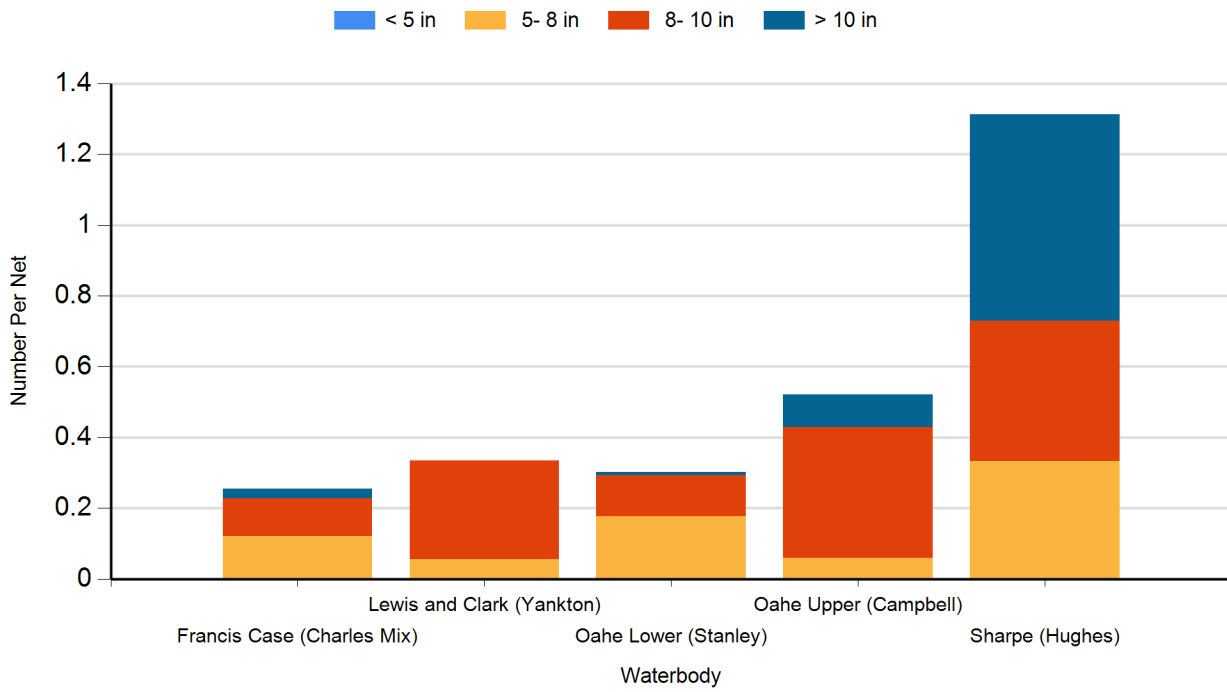

2022 Yellow Perch Gill Net Catches