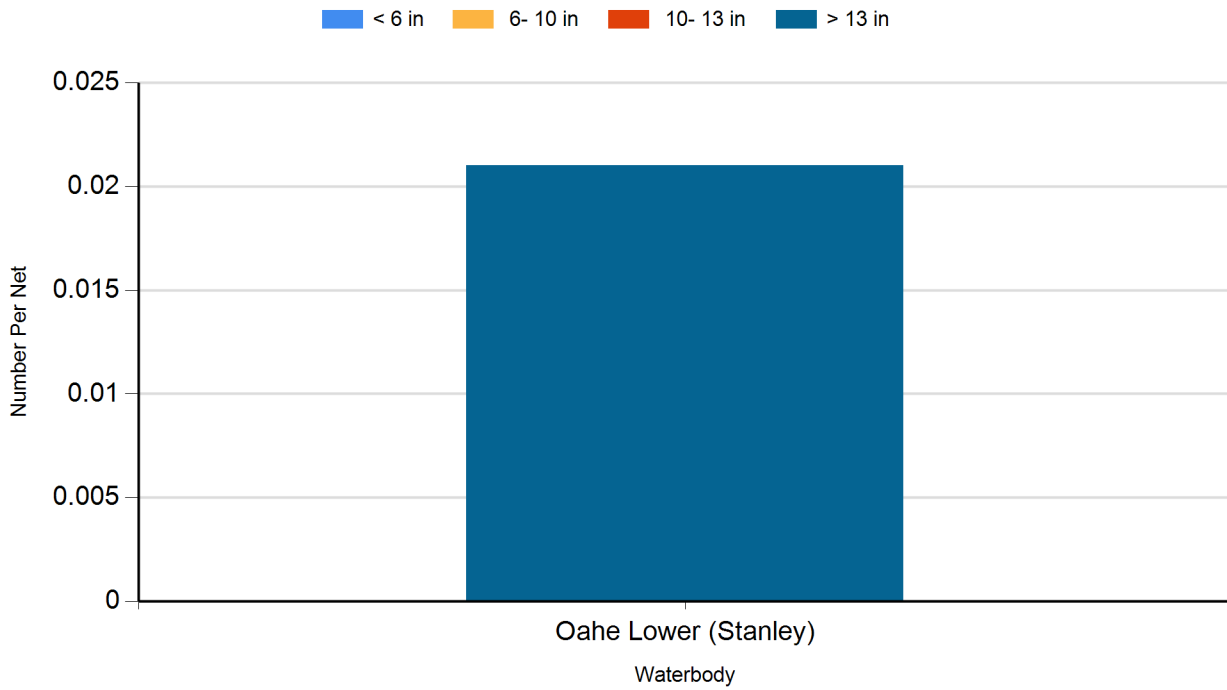

2021 White Sucker Gill Net Catches