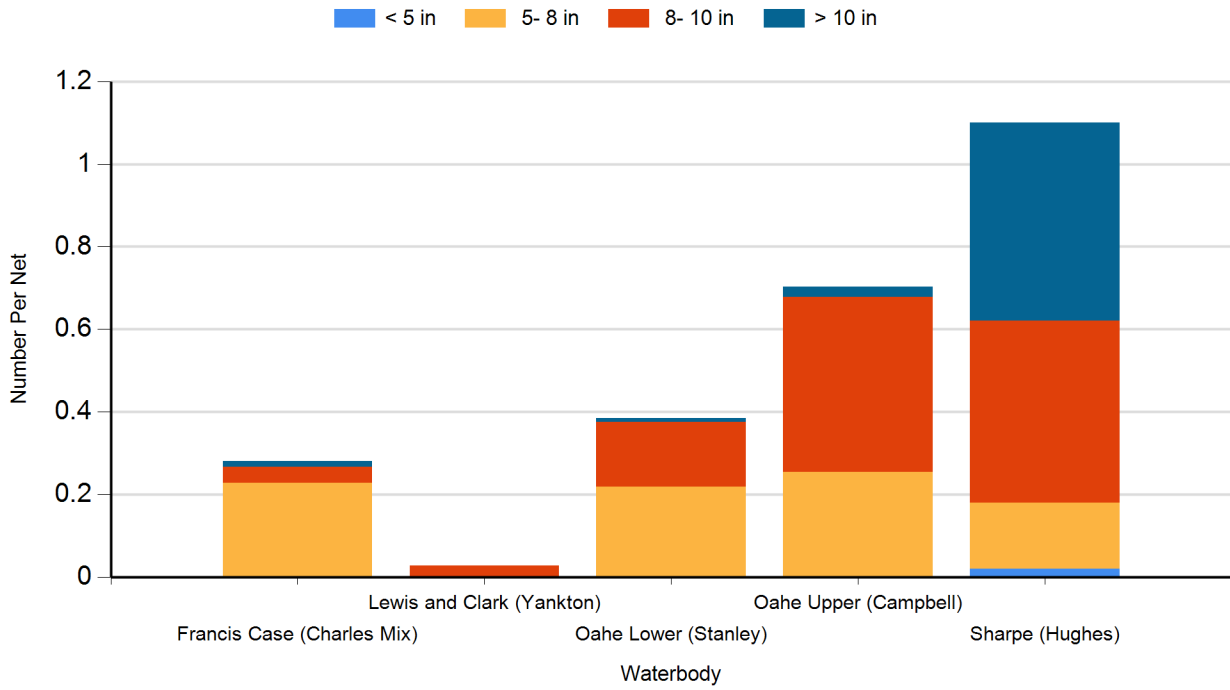

2021 Yellow Perch Gill Net Catches