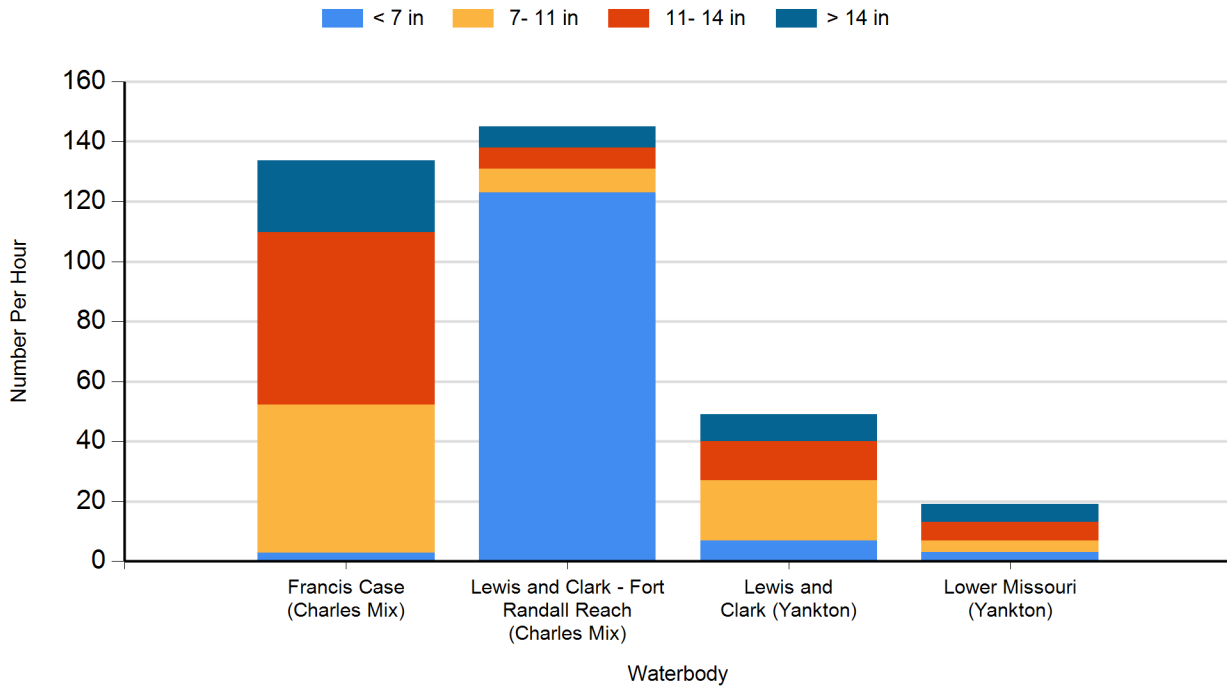

2022 Smallmouth Bass Electro Fishing Catches