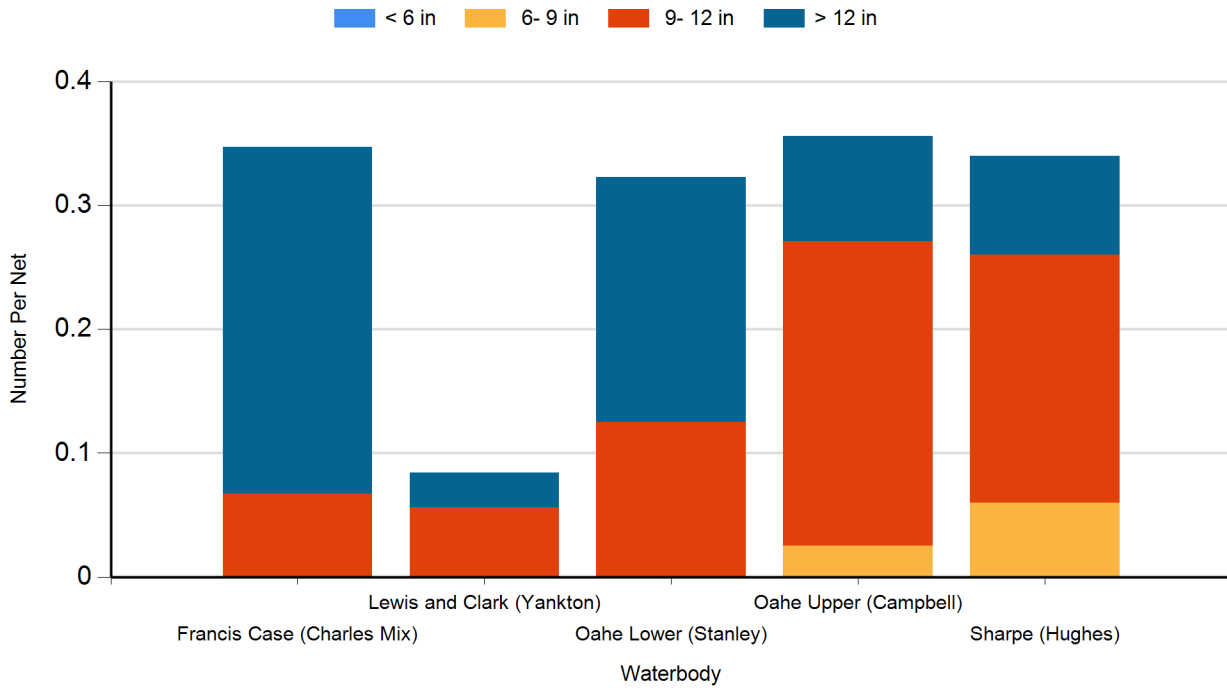

2021 White Bass Gill Net Catches