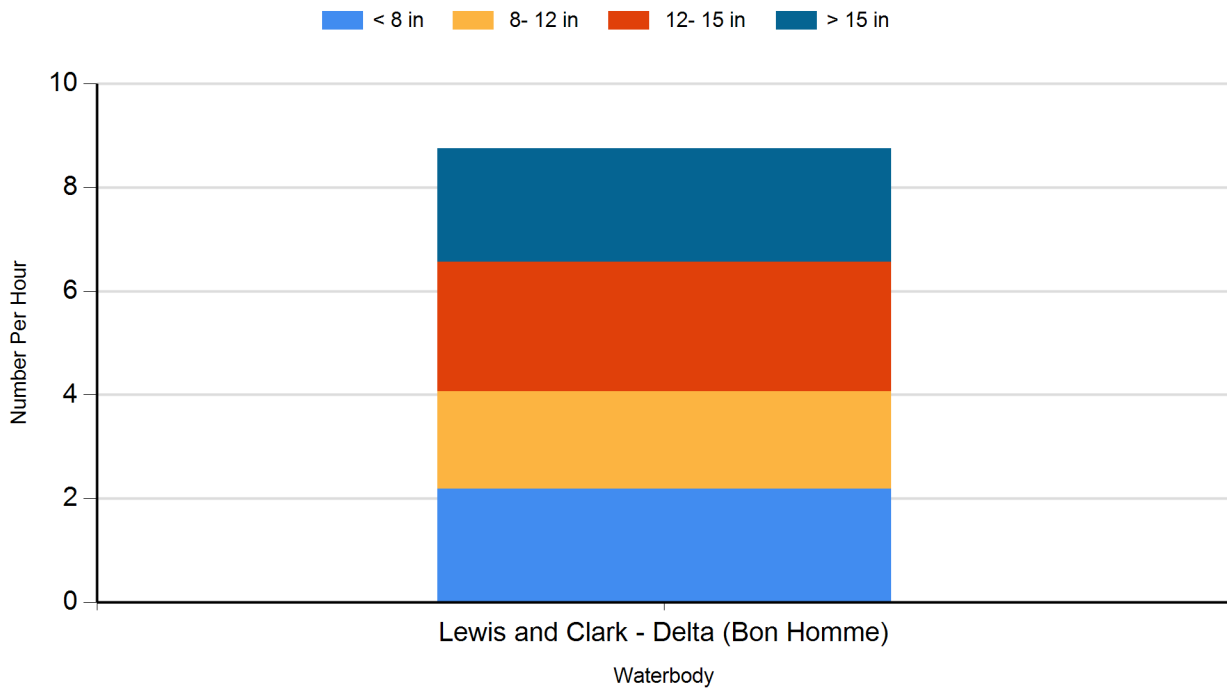

2021 Largemouth Bass Electro Fishing Catches