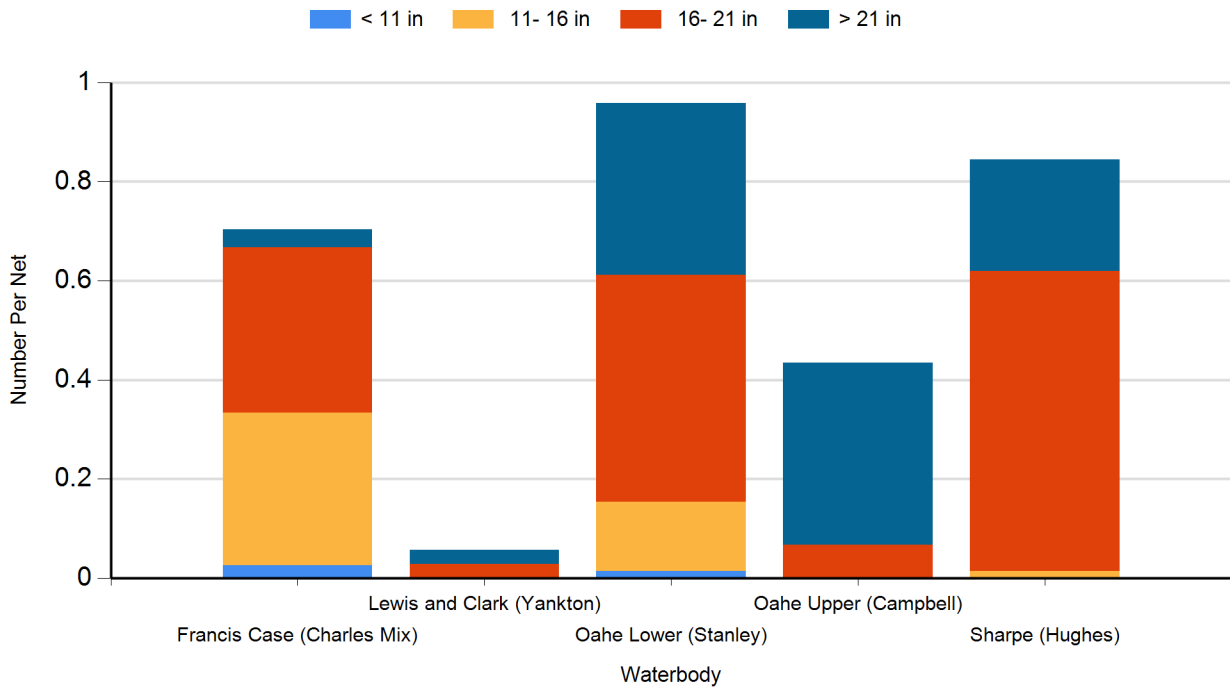

2020 Common Carp Gill Net Catches