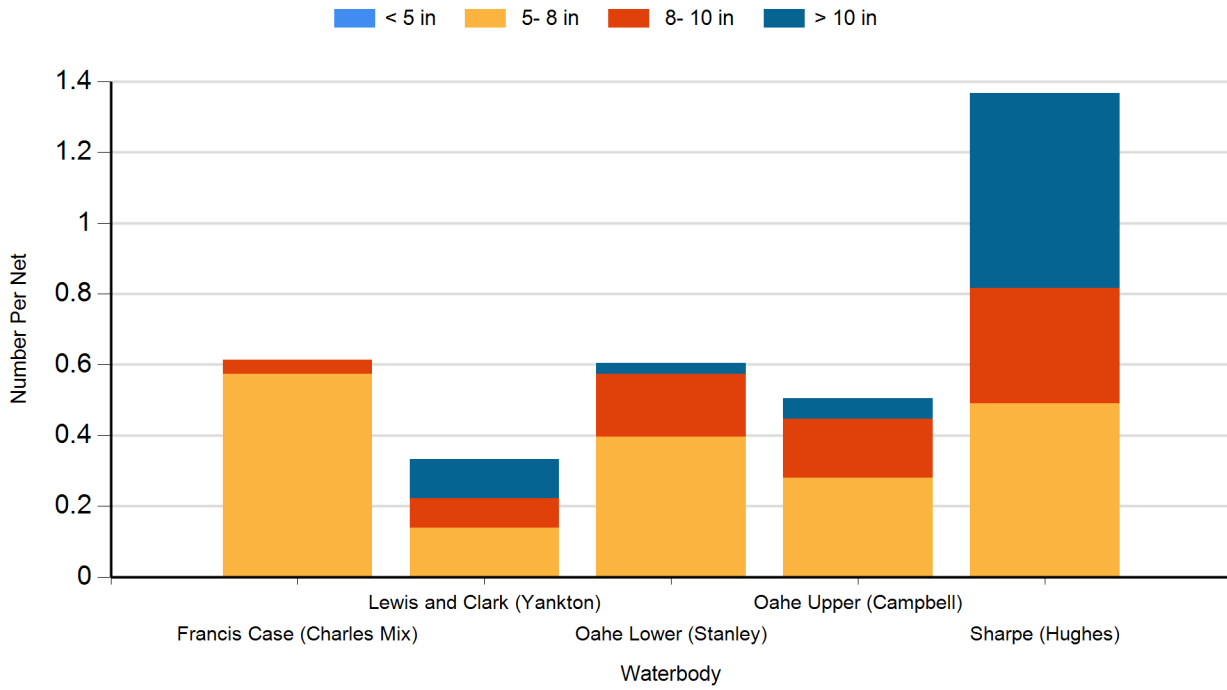

2023 Yellow Perch Gill Net Catches