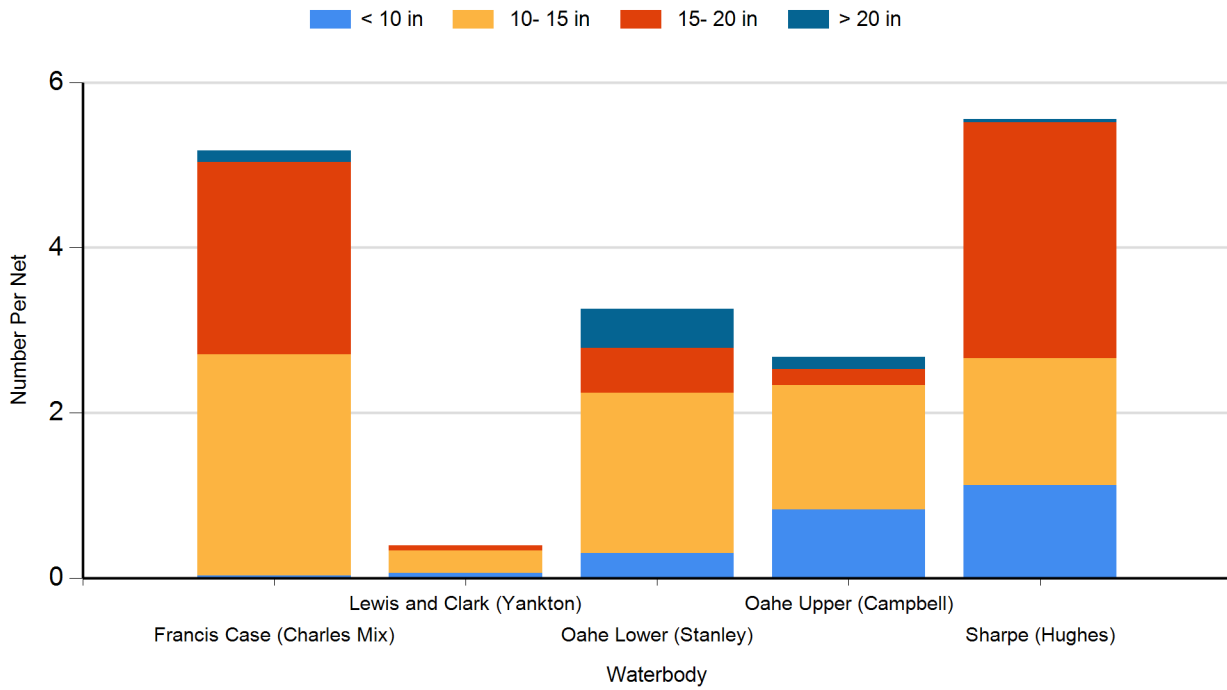

2021 Walleye Gill Net Catches