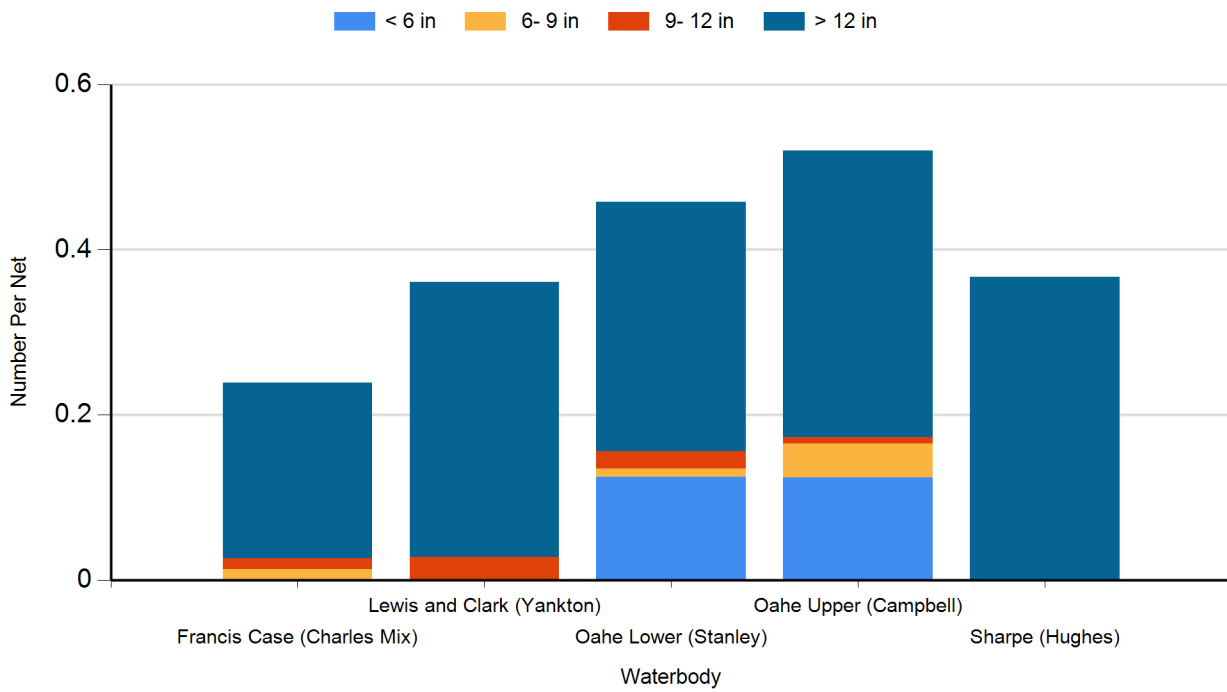

2023 White Bass Gill Net Catches