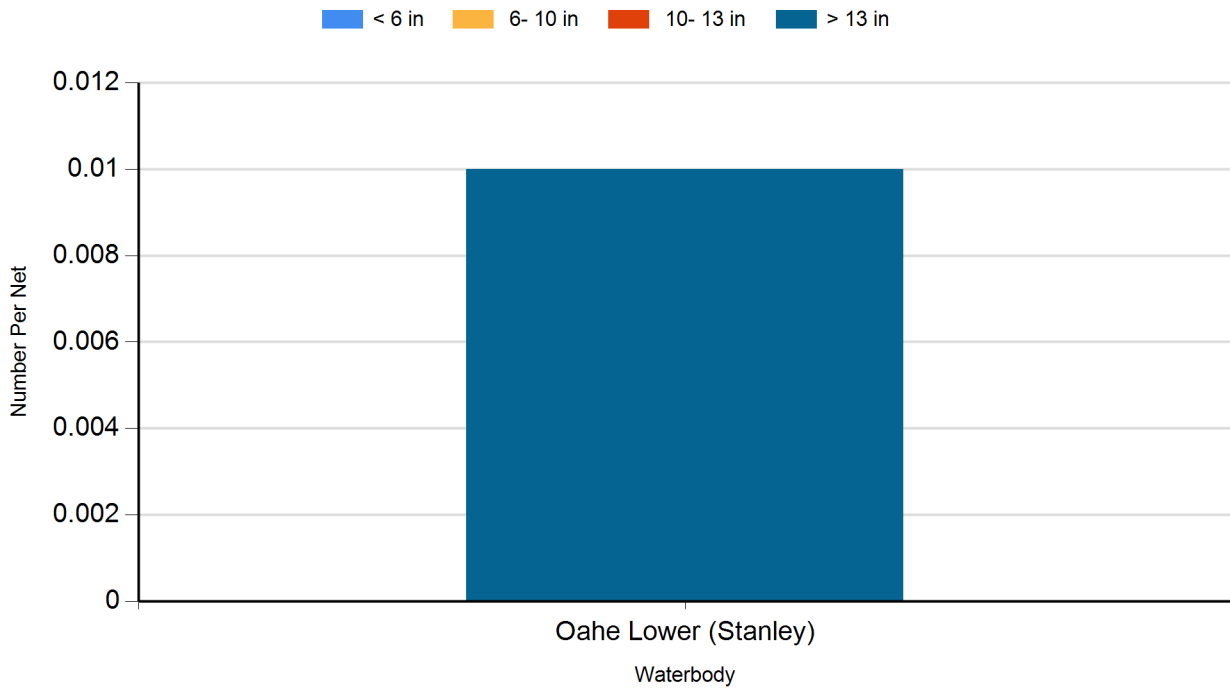

2022 White Sucker Gill Net Catches