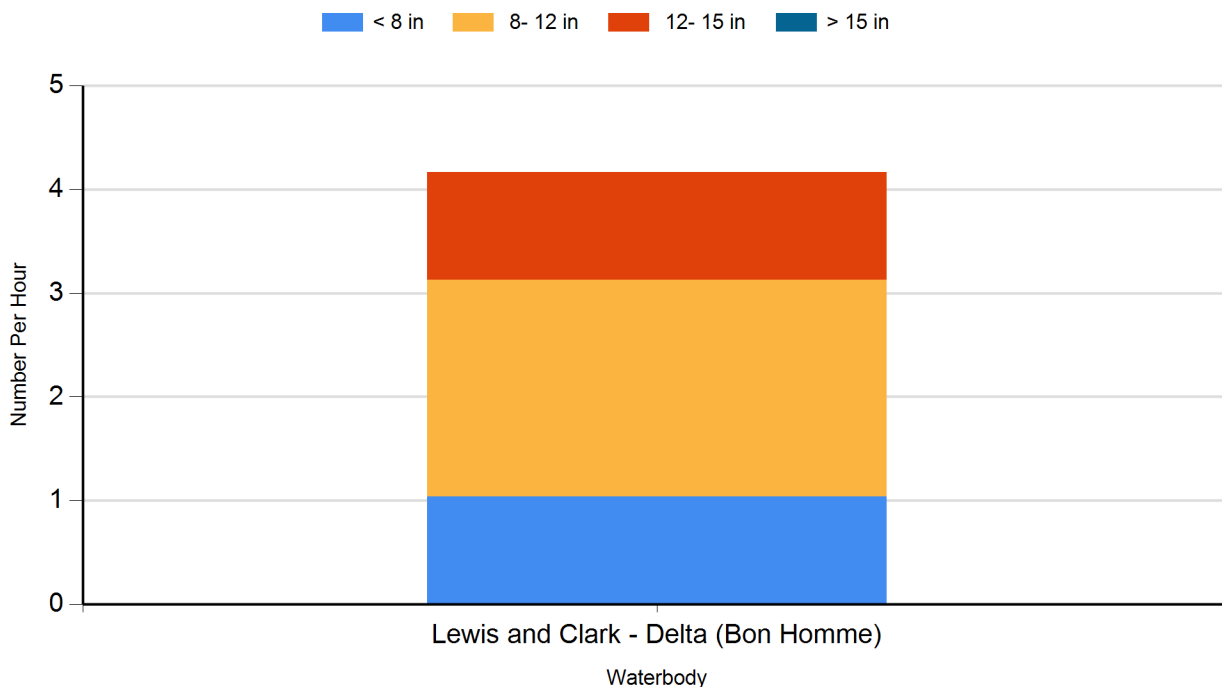

2020 Largemouth Bass Electro Fishing Catches