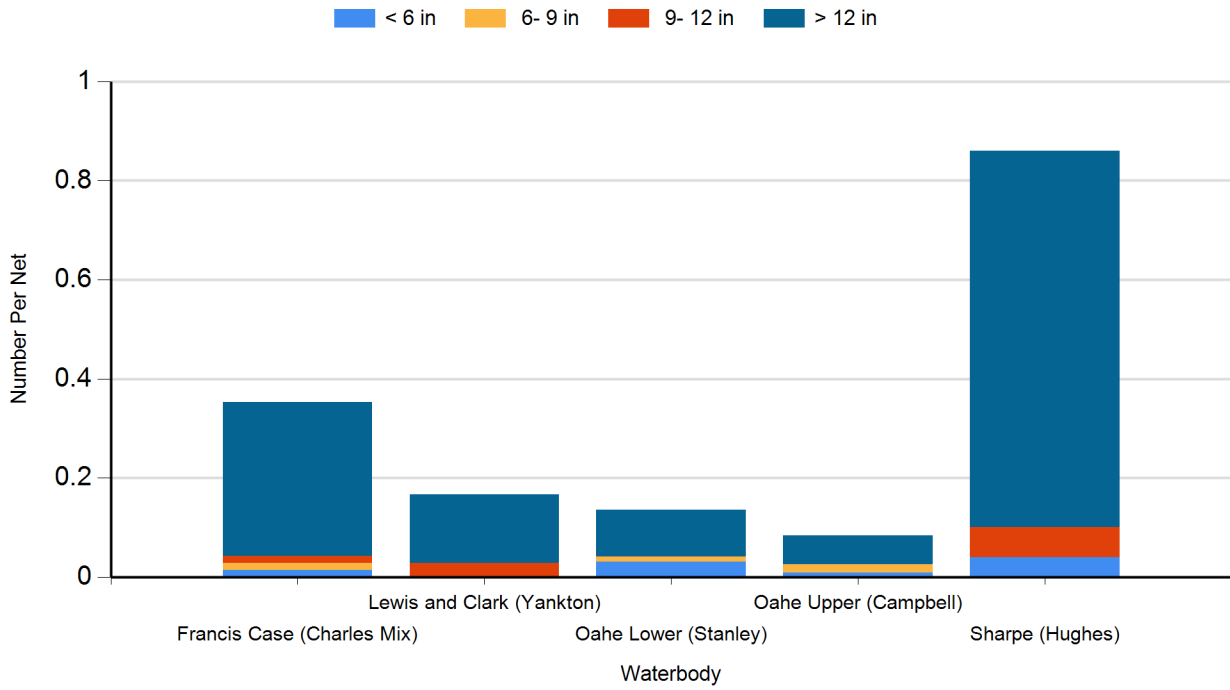

2024 White Bass Gill Net Catches