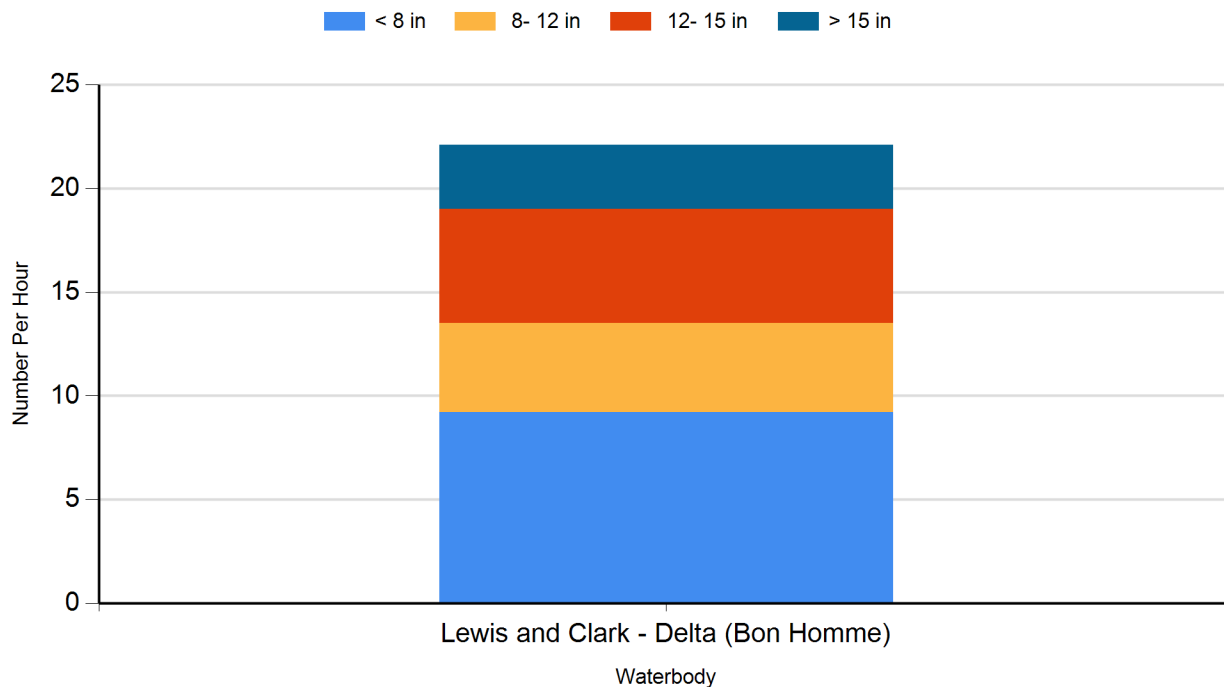

2022 Largemouth Bass Electro Fishing Catches