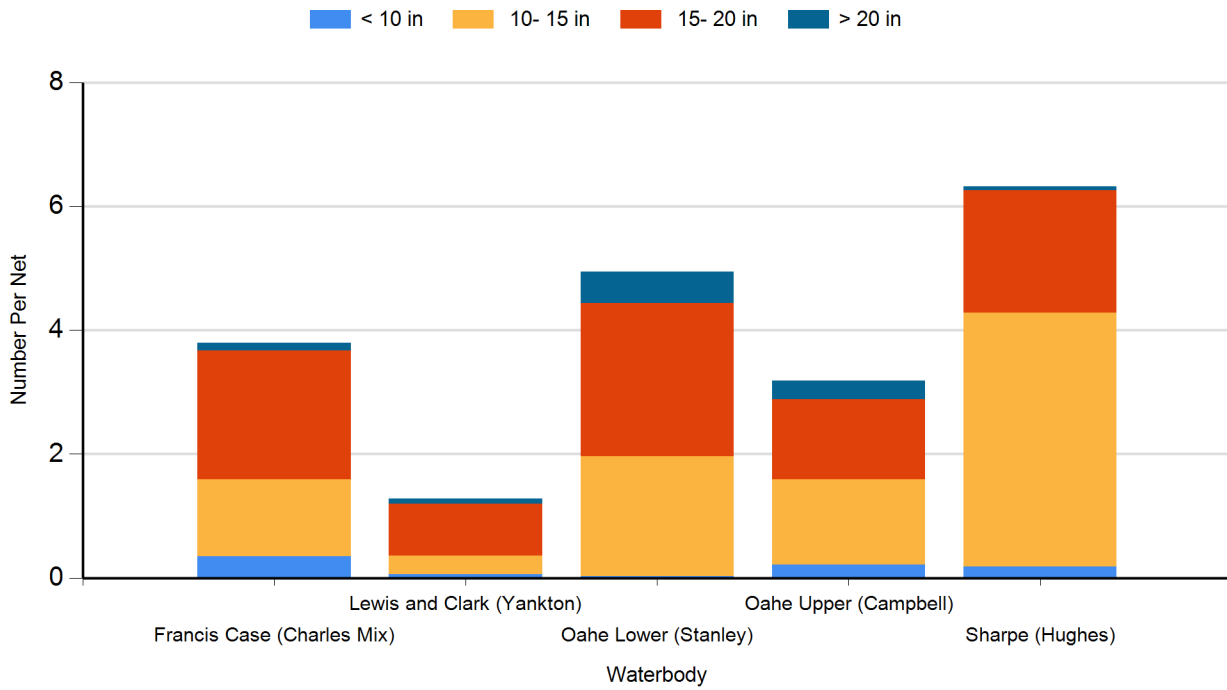

2024 Walleye Gill Net Catches