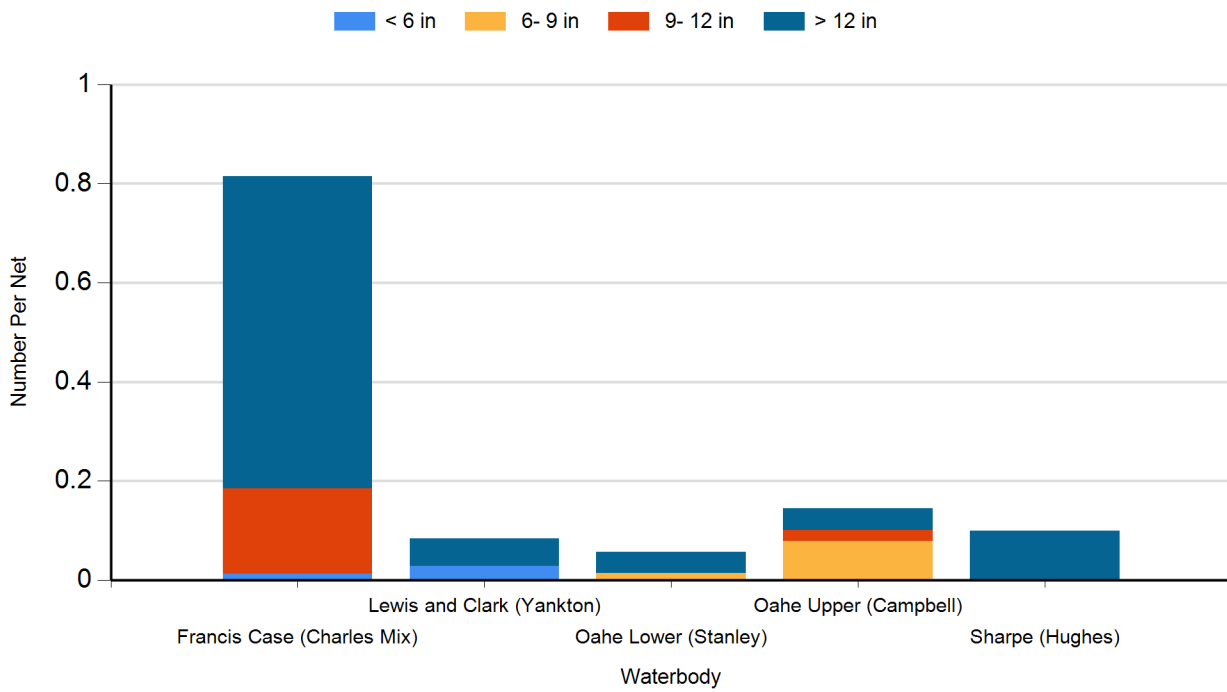

2020 White Bass Gill Net Catches