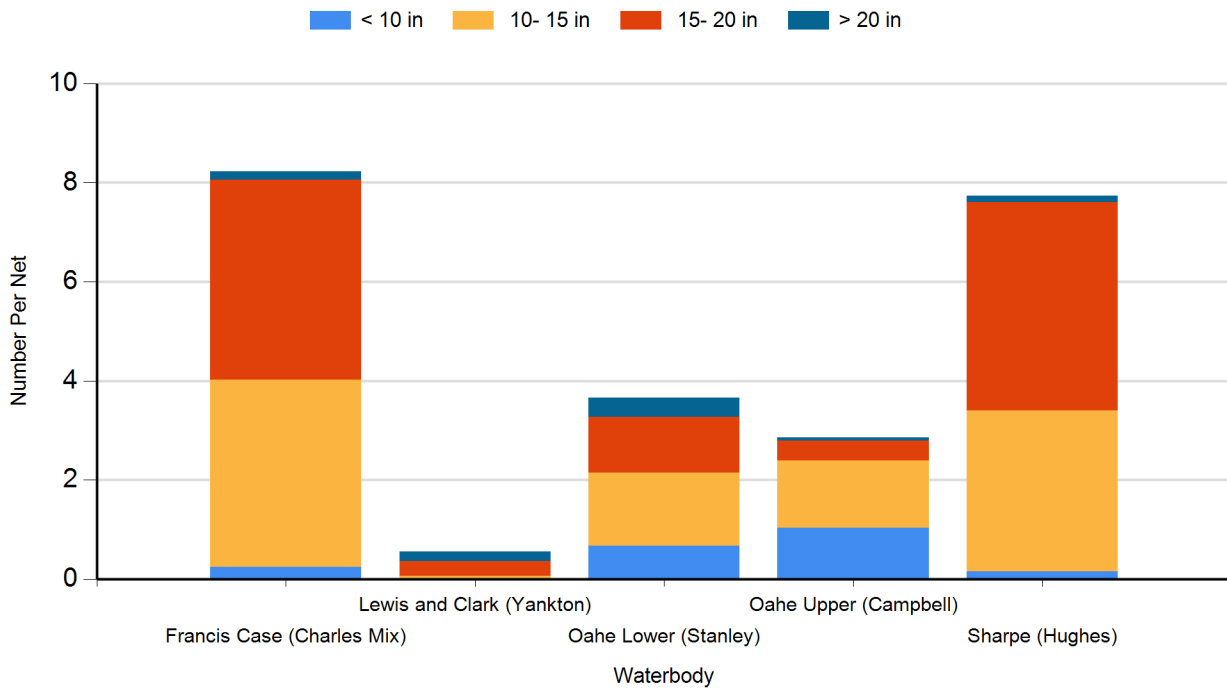

2020 Walleye Gill Net Catches