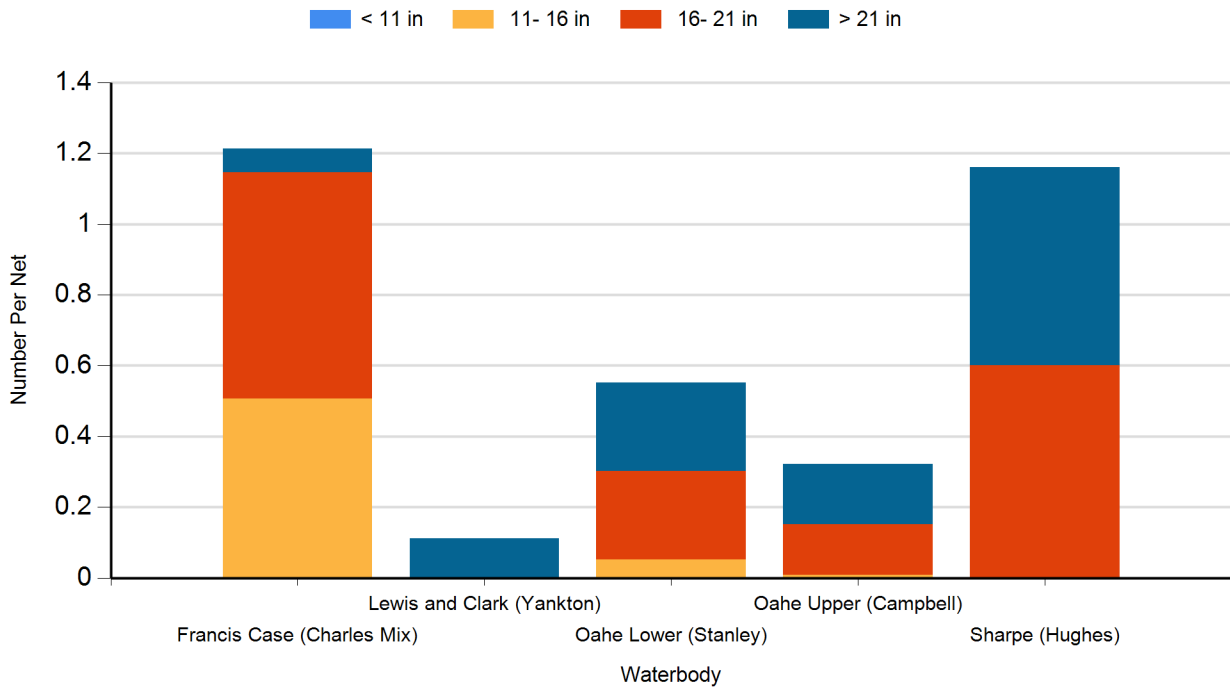

2021 Common Carp Gill Net Catches