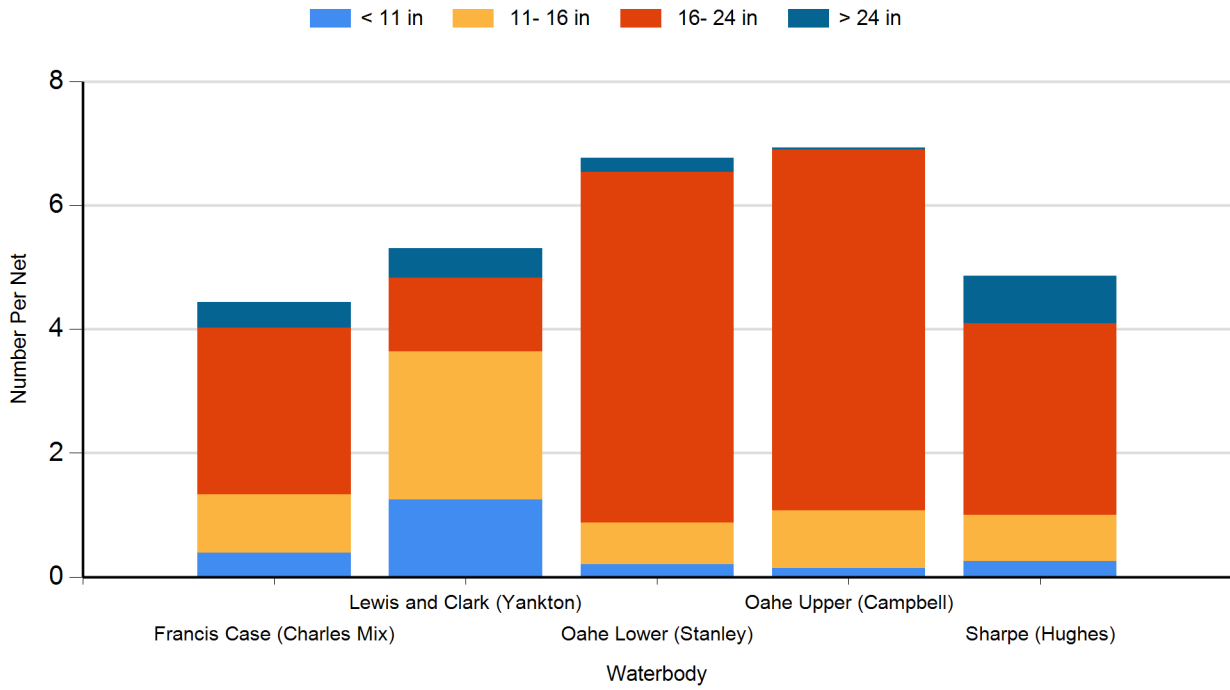

2021 Channel Catfish Gill Net Catches