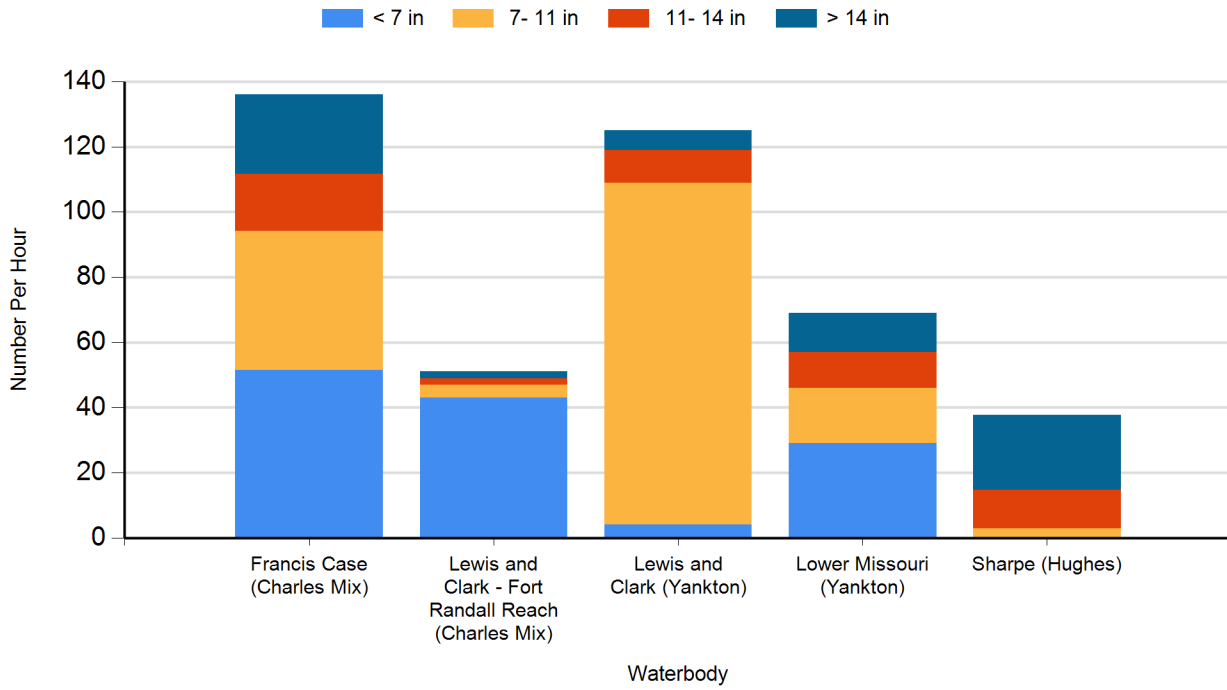

2024 Smallmouth Bass Electro Fishing Catches