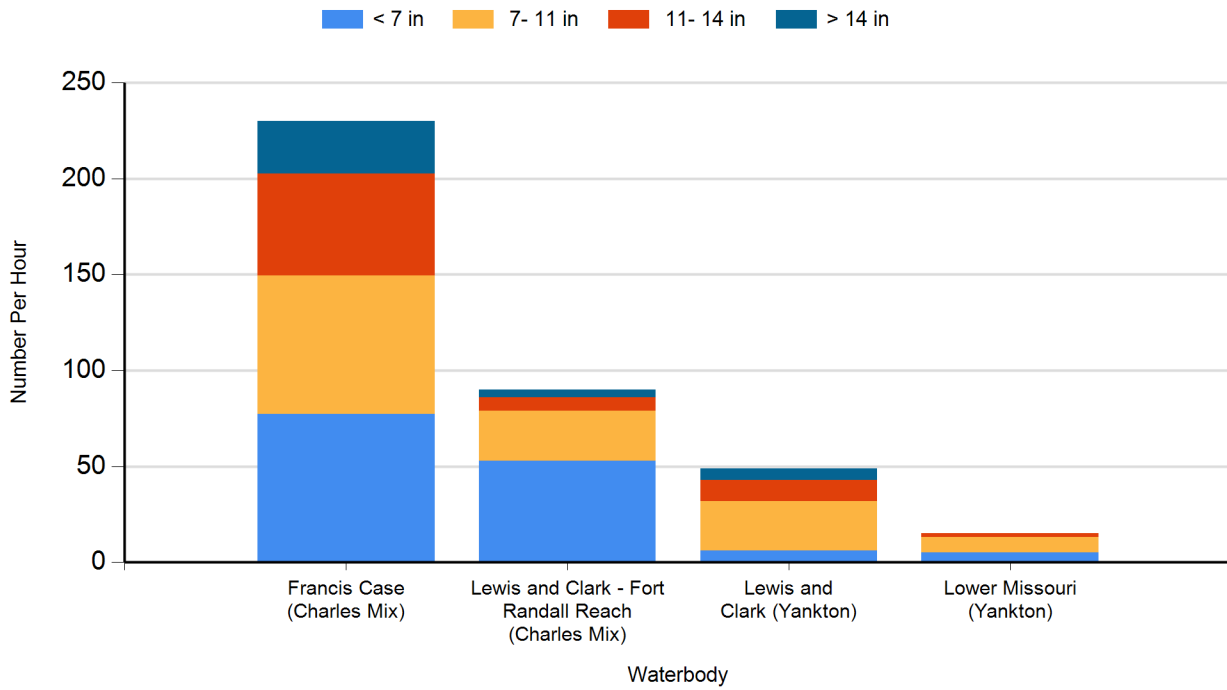

2020 Smallmouth Bass Electro Fishing Catches