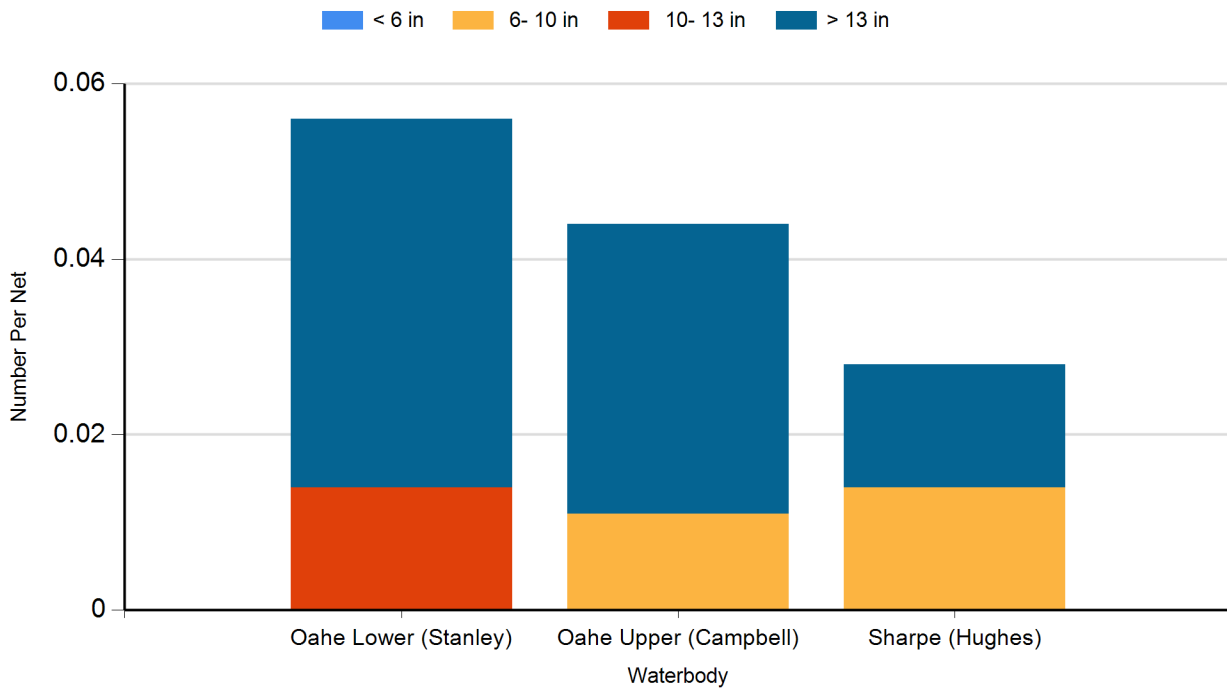

2020 White Sucker Gill Net Catches