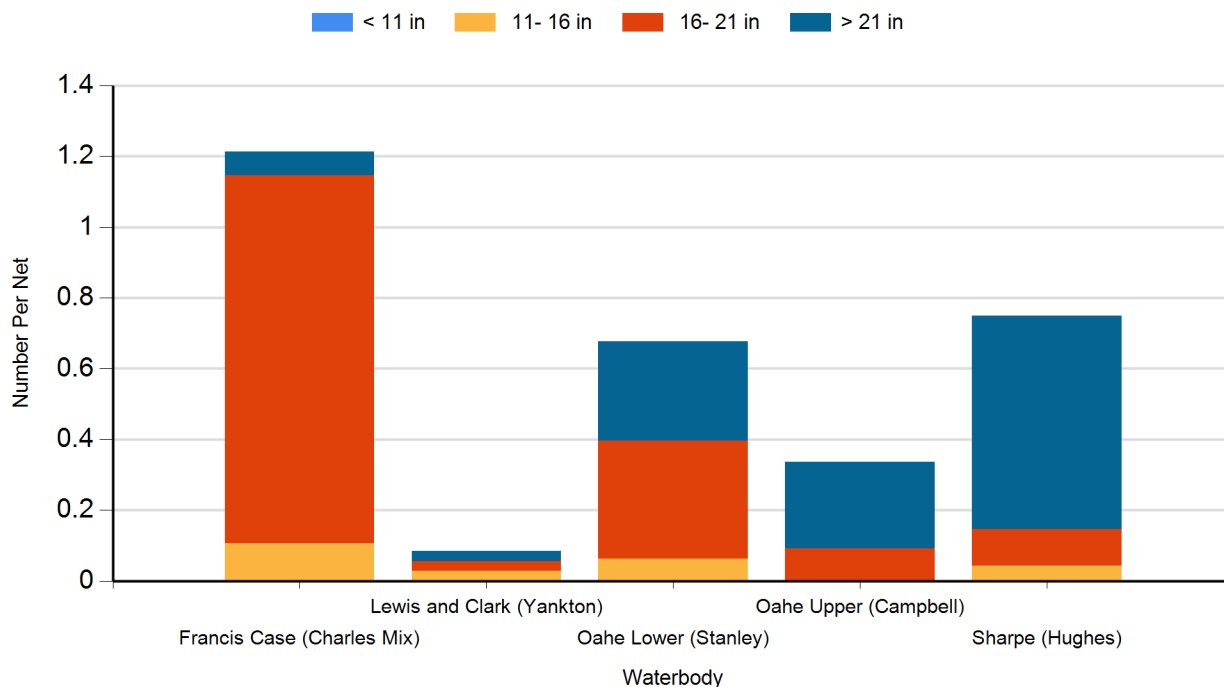

2022 Common Carp Gill Net Catches