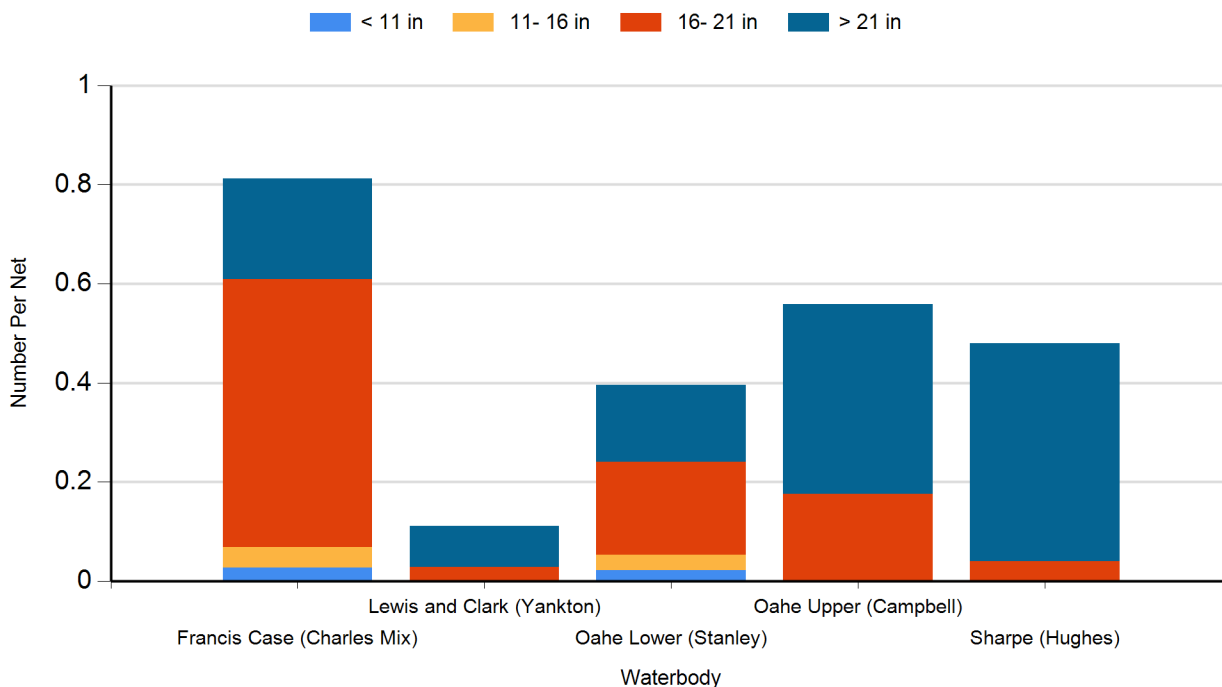

2024 Common Carp Gill Net Catches