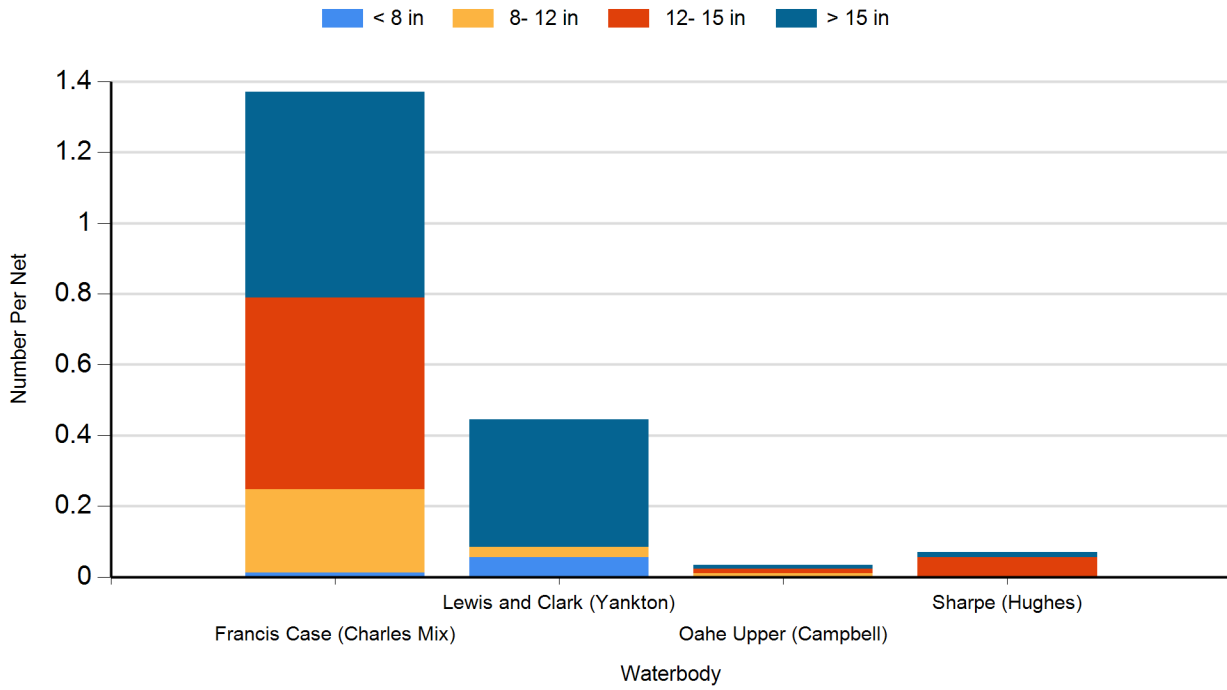

2020 Sauger Gill Net Catches