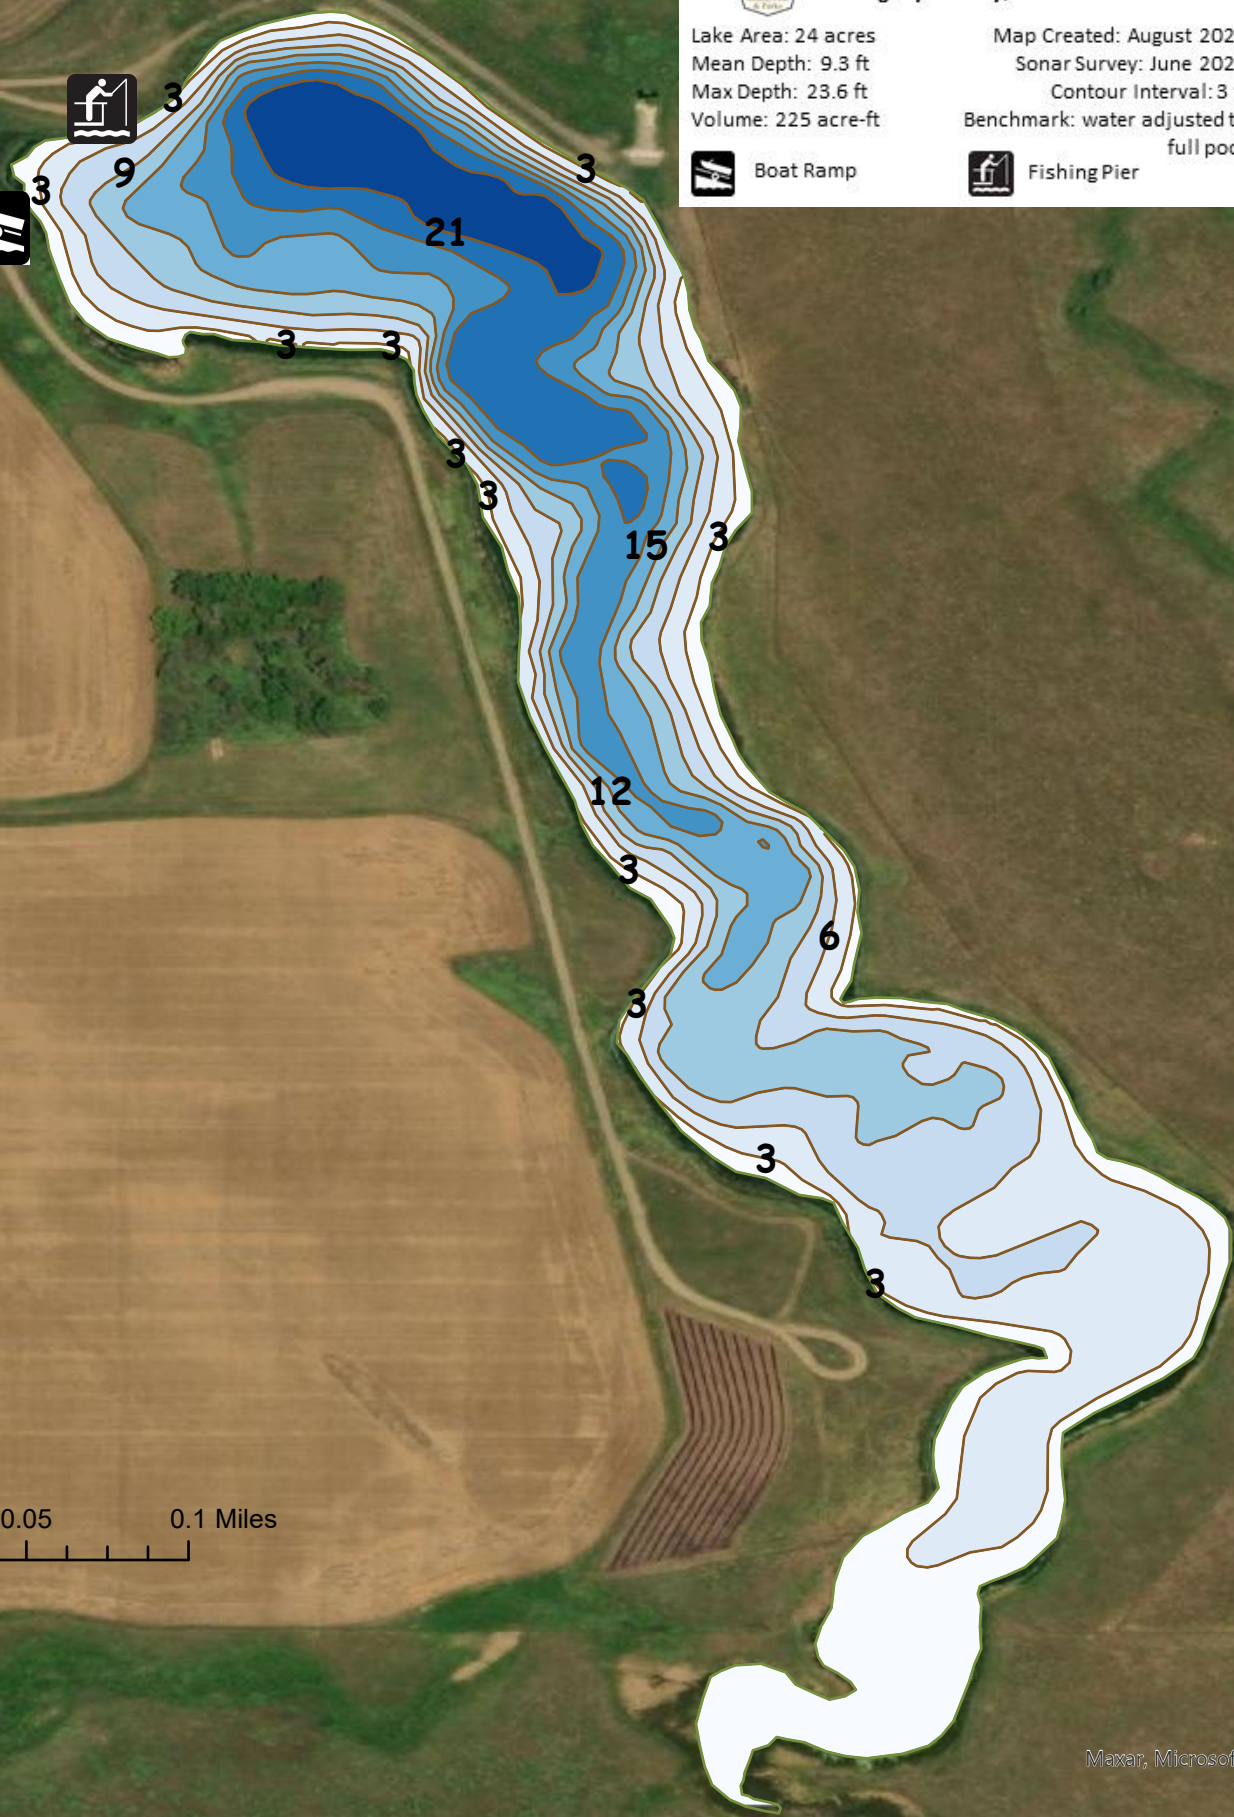

Fairfax Lake Gregory County, South Dakota

Lake Area: 24 acres
Mean Depth: 9.3 ft
Max Depth: 23.6 ft
Volume: 225 acre-ft

Map Created: August 2022
Sonar Survey: June 2022
Contour Interval: 3 ft
Benchmark: water adjusted to full pool

Boat Ramp

Fishing Pier

0 0.03 0.05 0.1 Miles