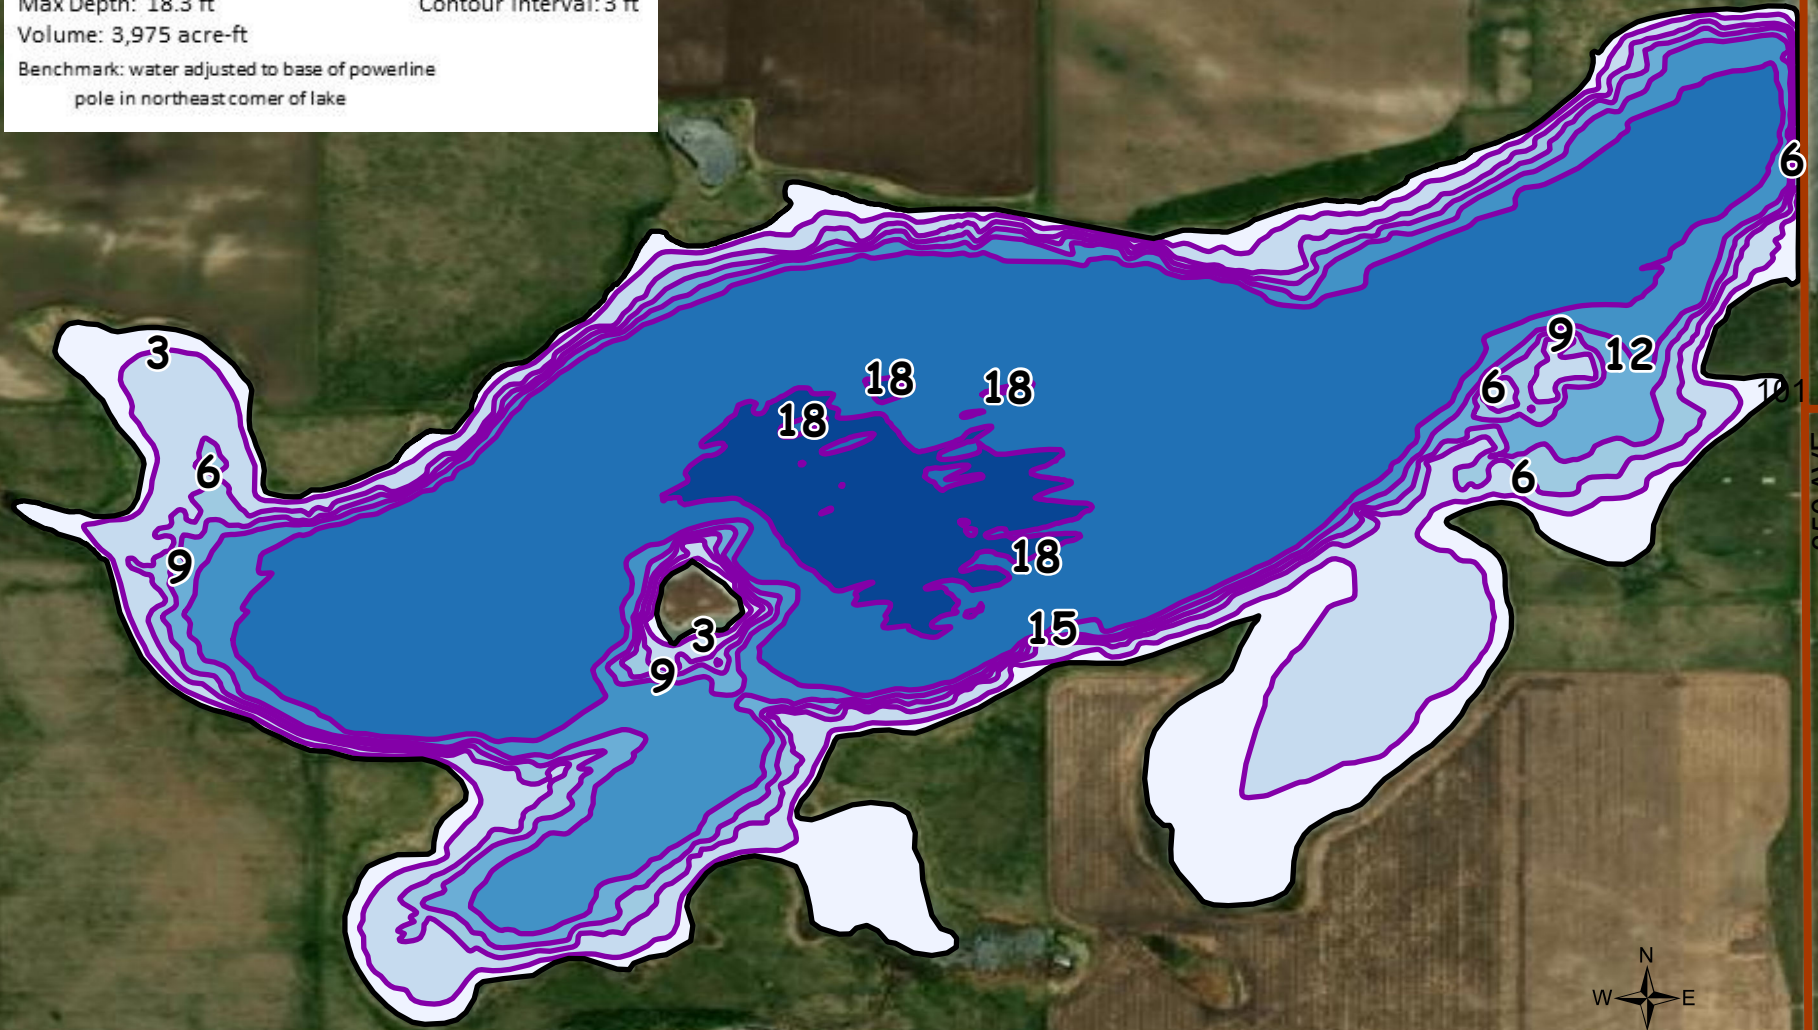

Keisz Lake McPherson County, South Dakota

Lake Area: 341 acres
Mean Depth: 11.7 ft
Max Depth: 18.3 ft
Volume: 3,975 acre-ft

Map Created: August 2022
Sonar Survey: July 2022
Contour Interval: 3 ft

Benchmark: water adjusted to base of powerline pole in northeast corner of lake

Maxar
101 ST