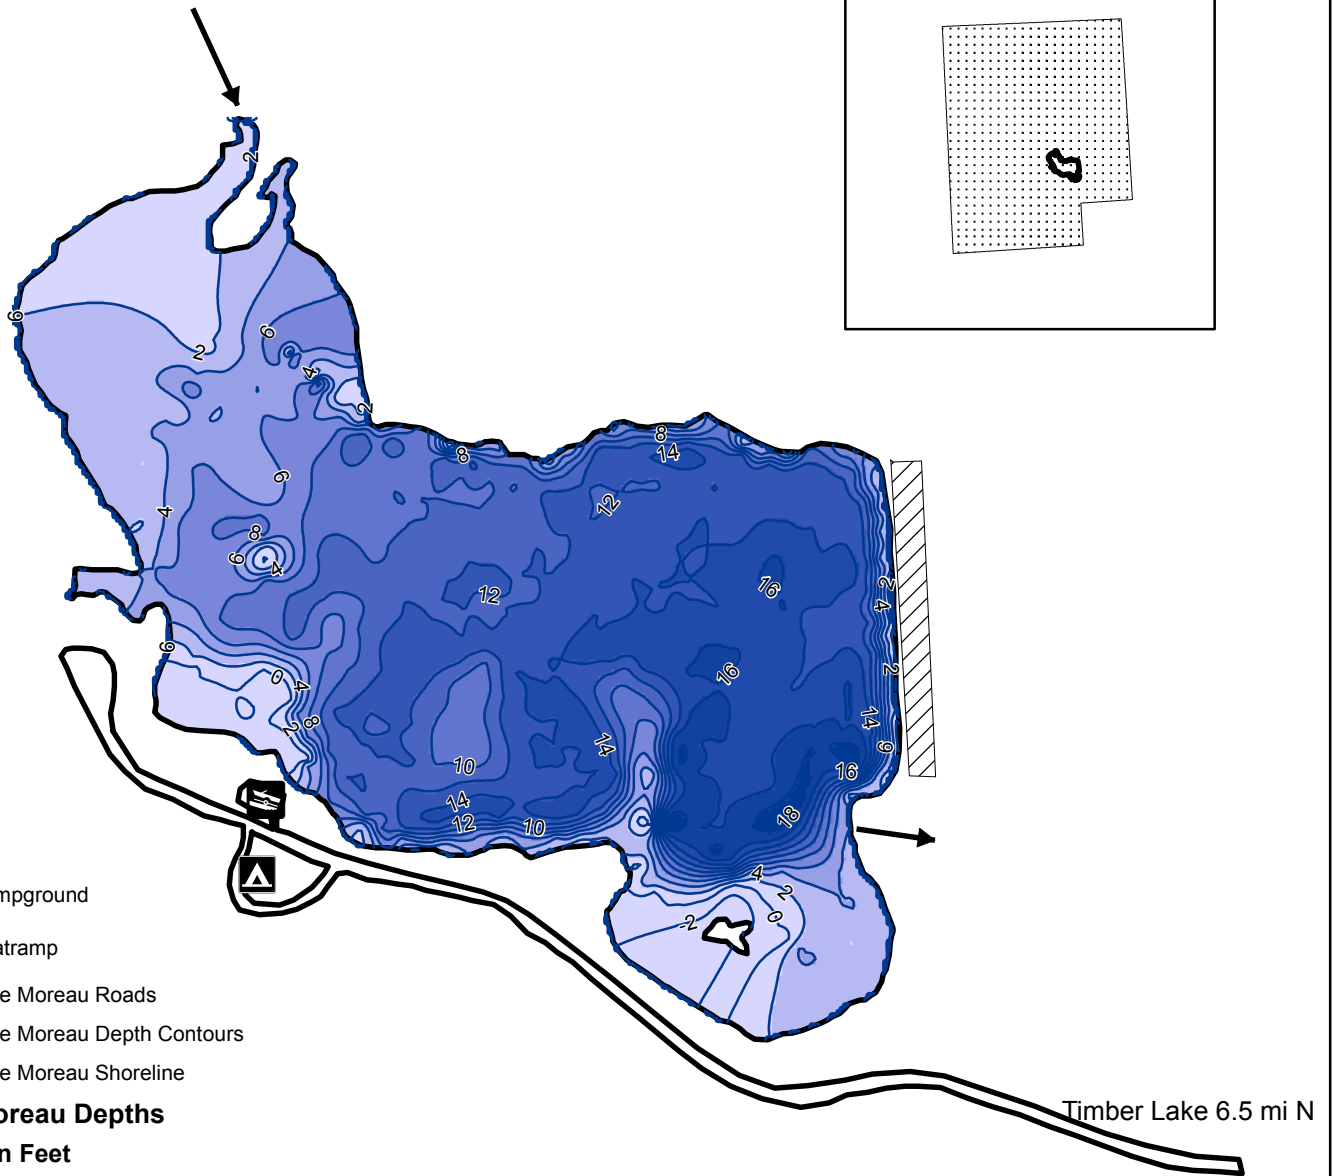

Little Moreau Lake #1 Dewey County 2014

- Campground
- Boatramp
- Little Moreau Roads
- Little Moreau Depth Contours
- Little Moreau Shoreline

Little Moreau Depths

Depths in Feet

- < 2
- 2 - 4
- 4 - 6
- 6 - 8
- 8 - 10
- 10 - 12
- 12 - 14
- 14 - 16
- 16 - 18
- 18 - 20