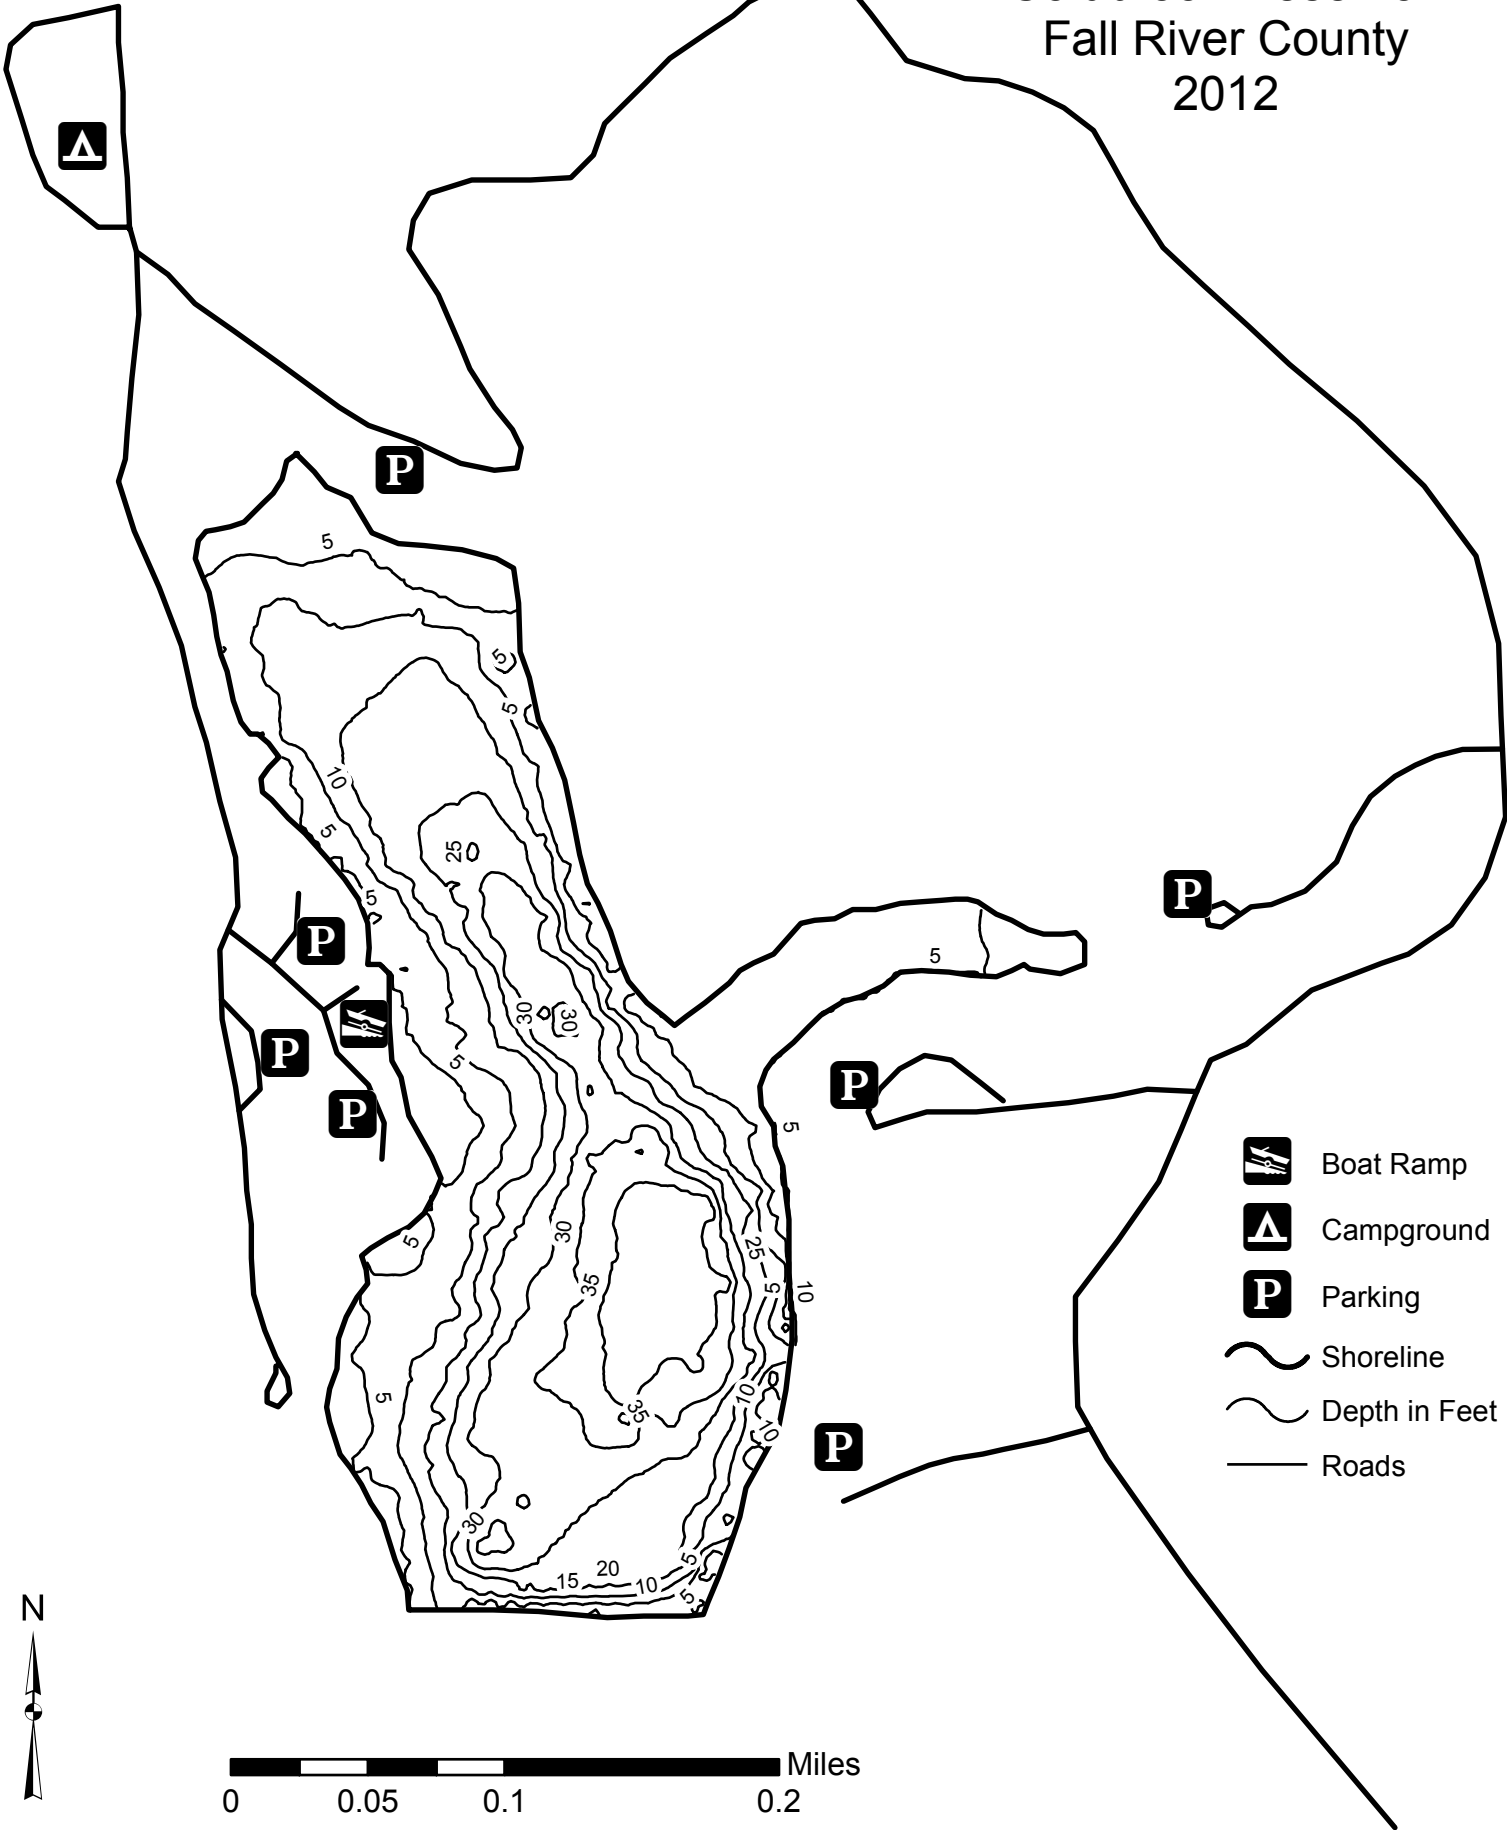

Coldbrook Reservoir
Fall River County
2012

-  Boat Ramp
-  Campground
-  Parking
-  Shoreline
-  Depth in Feet
-  Roads