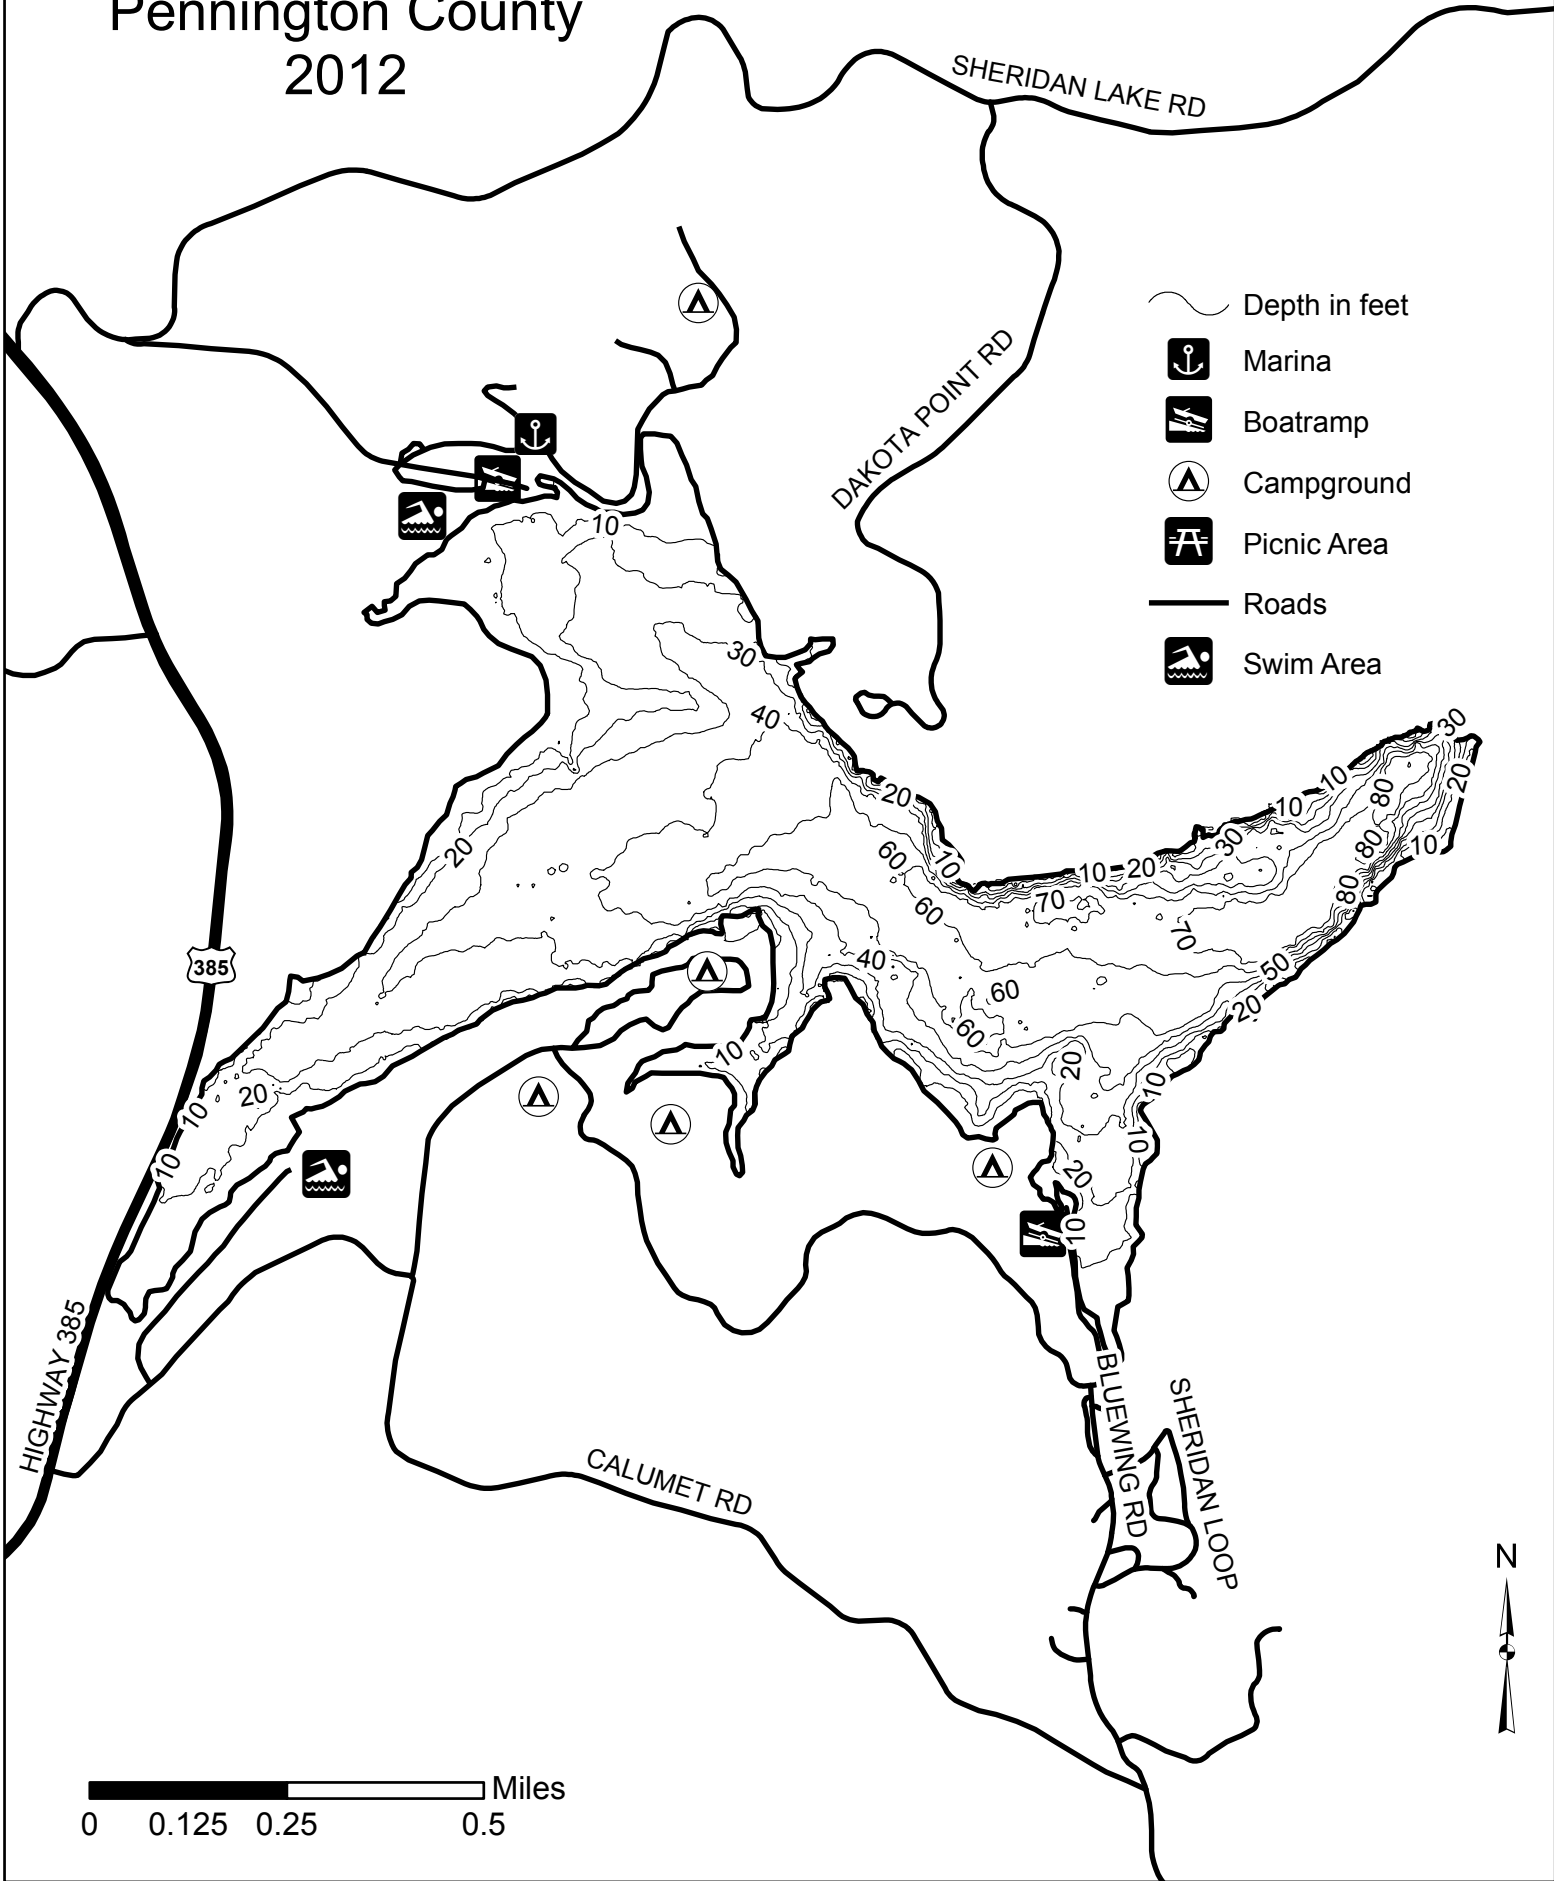

Sheridan Lake Pennington County 2012

- Depth in feet
- Marina
- Boatramp
- Campground
- Picnic Area
- Roads
- Swim Area

0 0.125 0.25 0.5 Miles