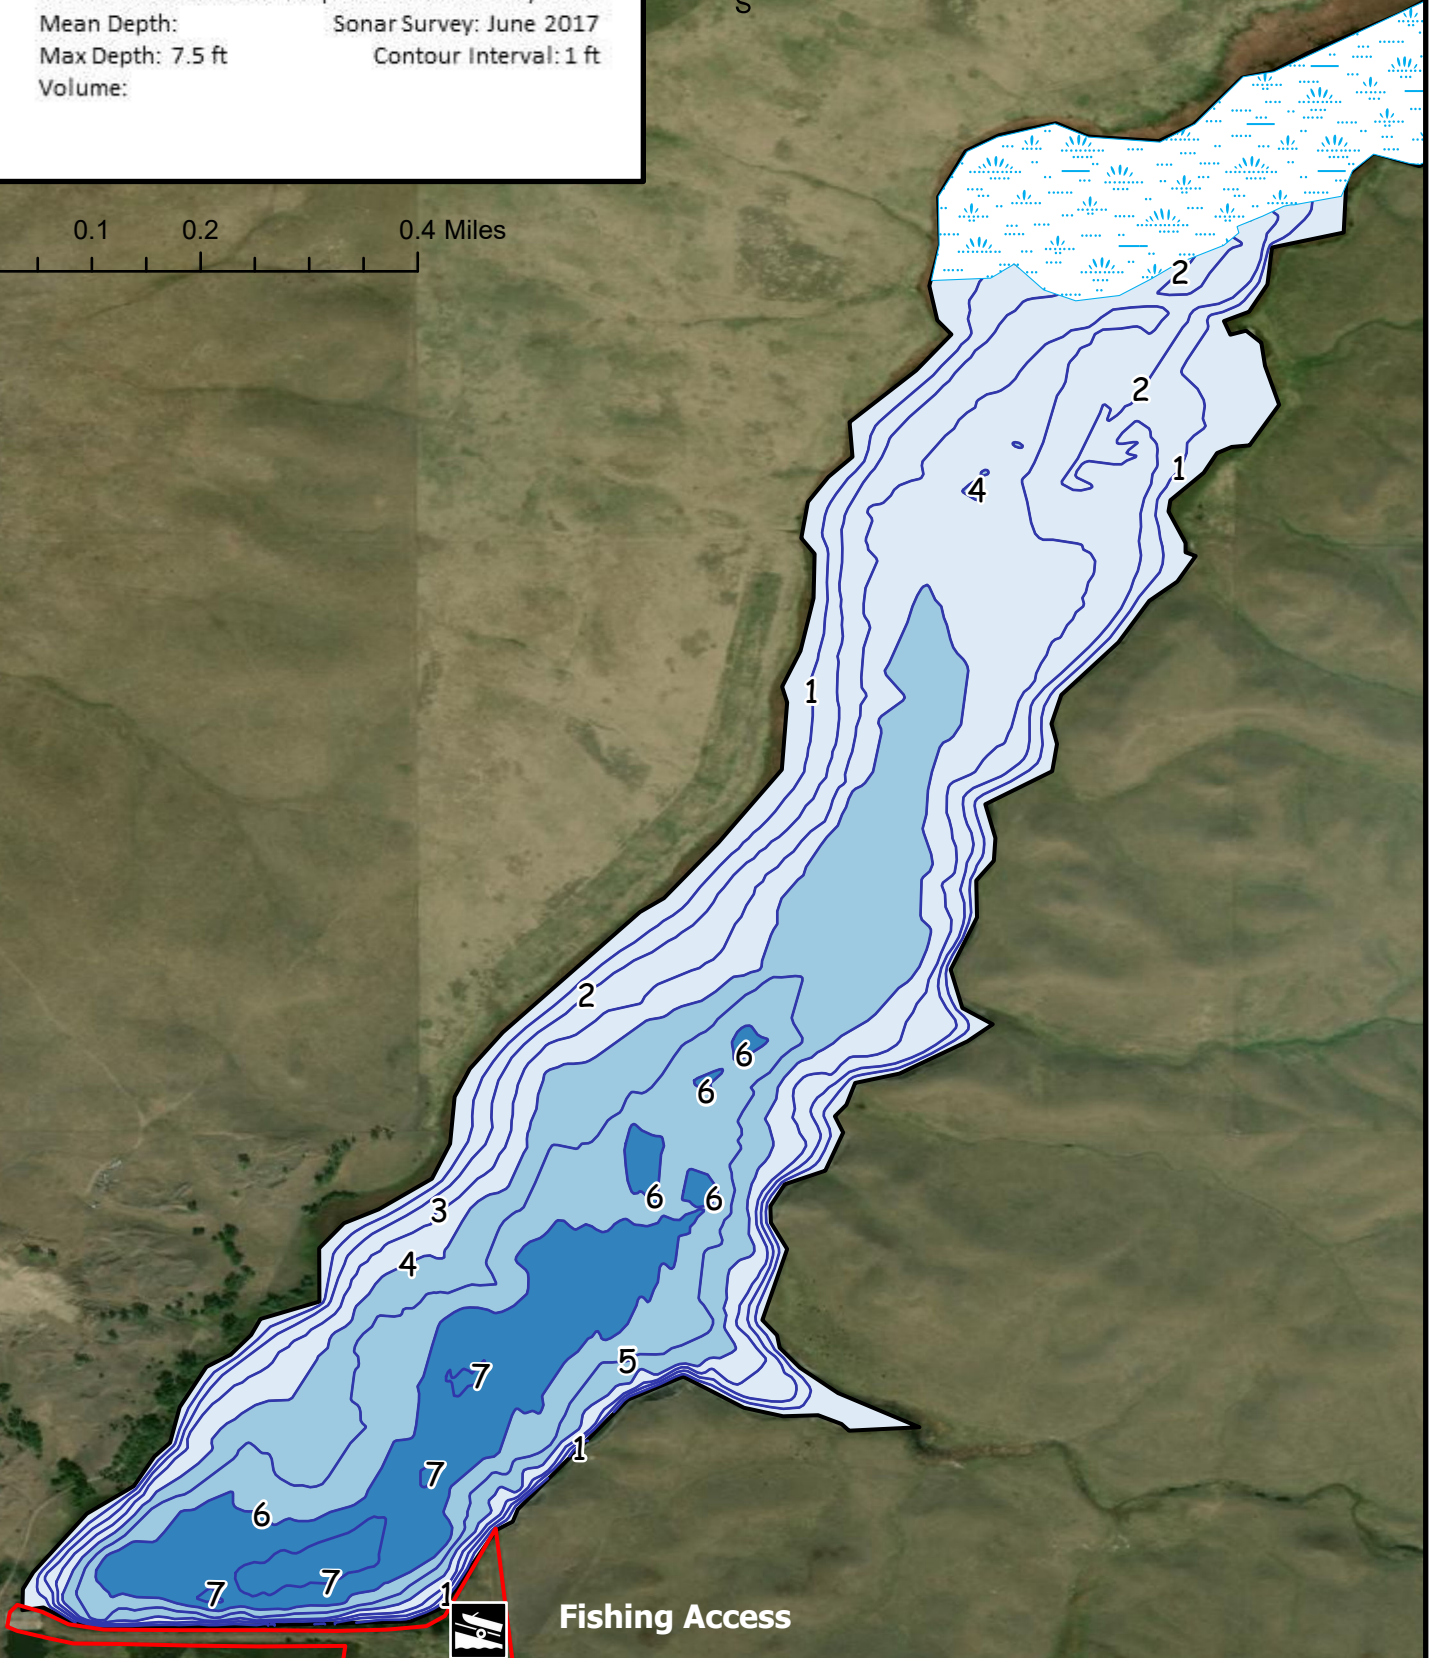

Sully Lake Sully County, South Dakota

Lake Area: 220 acres Map Created: February 2018
Mean Depth: Sonar Survey: June 2017
Max Depth: 7.5 ft Contour Interval: 1 ft
Volume:

Fishing Access

185 ST